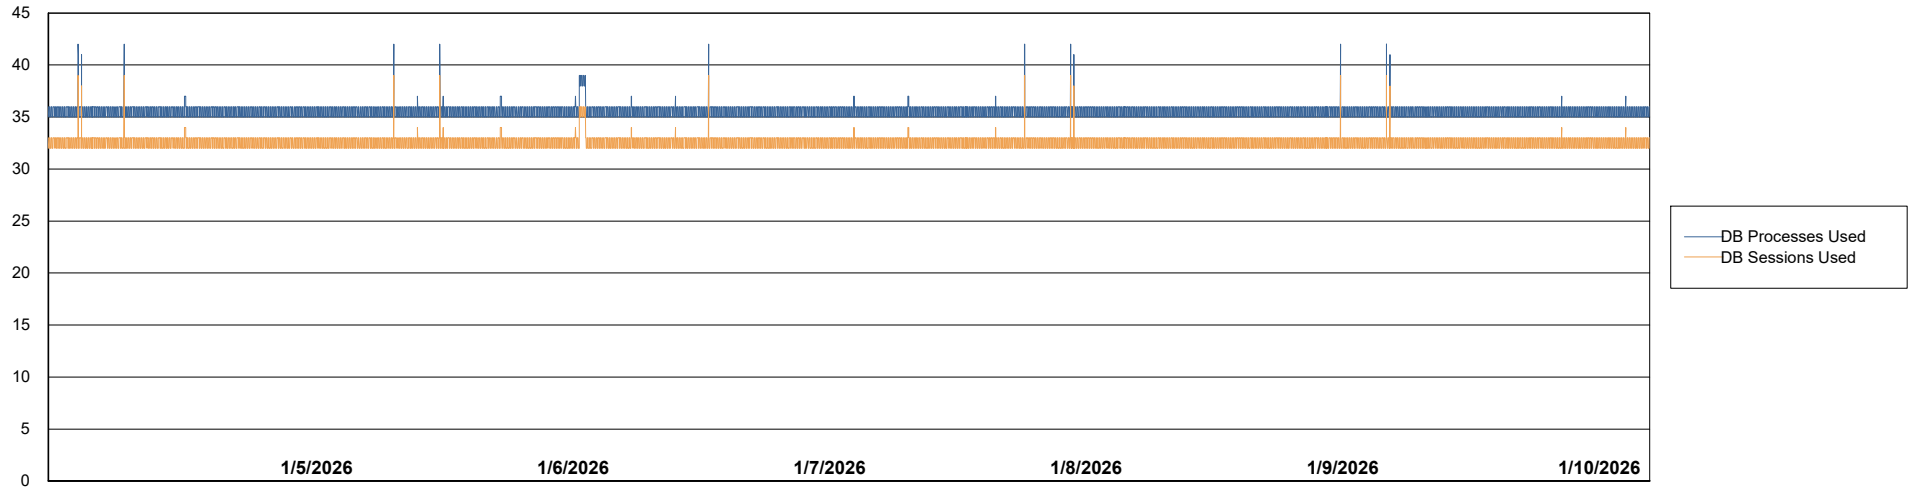

Database Performance GLG_PRD_GLGSSABSAIO01_HSBABS1

DB Processes Max 1,000