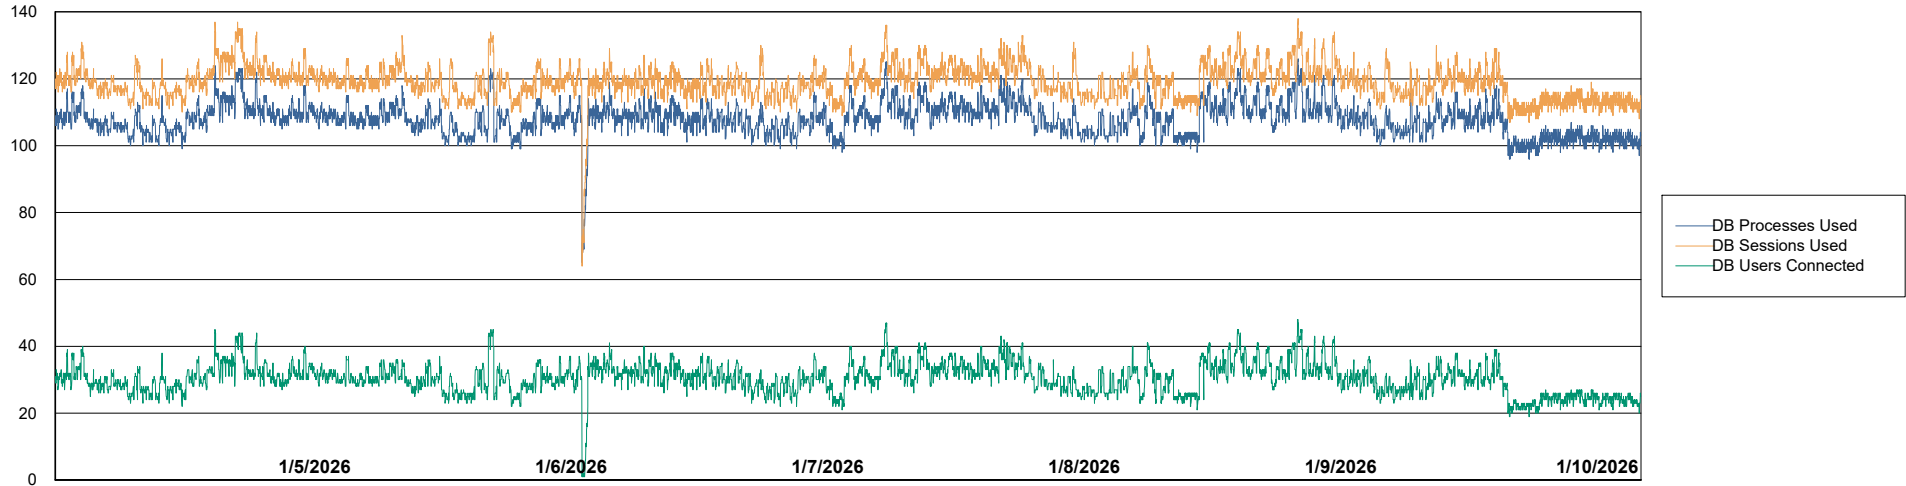

Database Performance GLG_PRD_GLGSPABSBI2_ABS1