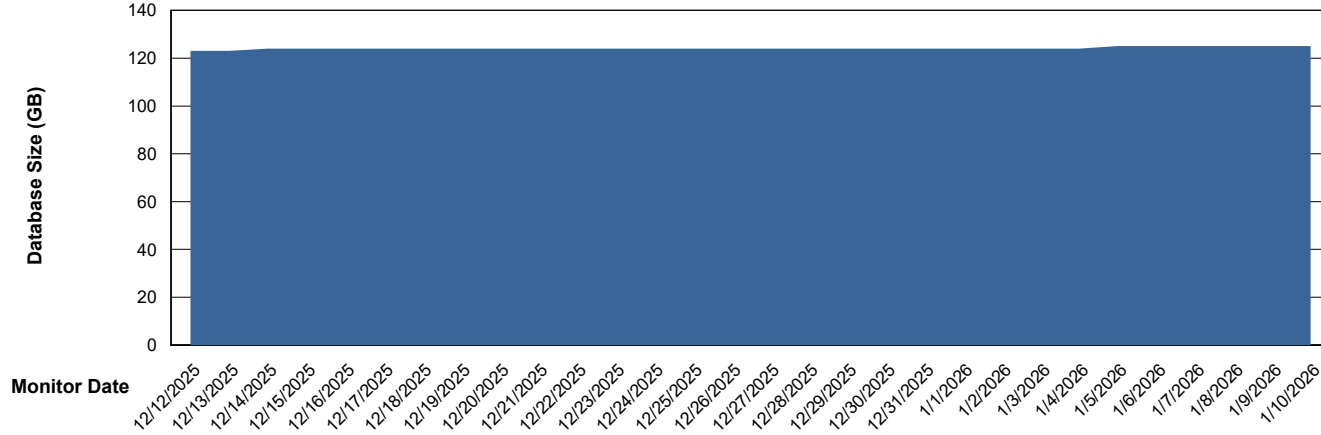

DATABASE SIZE GLG_PRD_GLGSPABSAIO01_ABS1

Database growth over last month