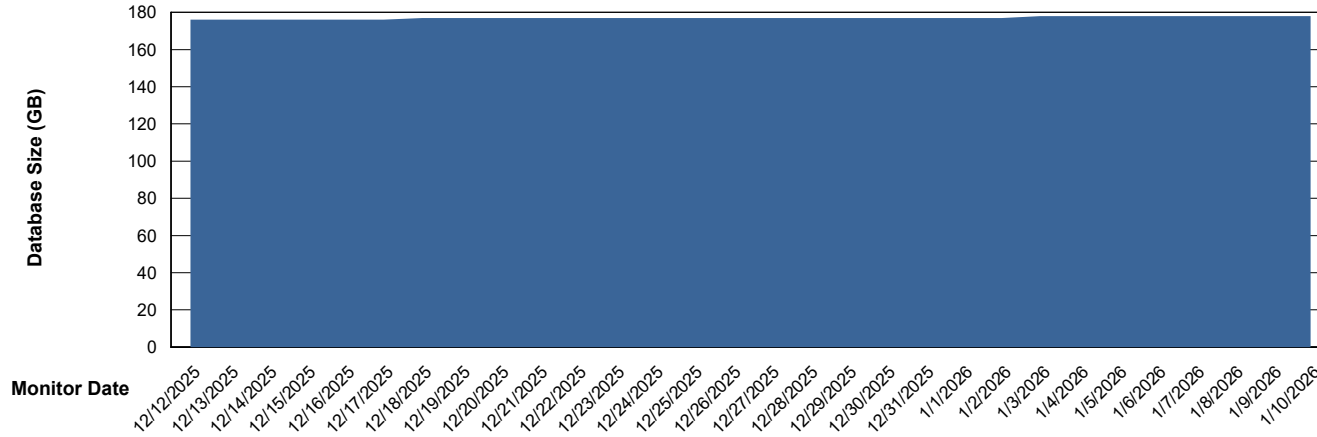

Weekly SLA Customer Report

Customer EUT_Production
Database ID 114

Database Performance EUT_EUP_PRD_URVINA22T_DB_ABS1

Weekly SLA Customer Report

Customer EUT_Production
Database ID 114

Database Performance EUT_URM_PRD_URVINA26_DB_ABS1

Weekly SLA Customer Report

Customer EUT_Production
Database ID 114

DATABASE SIZE EUT_EUP_PRD_URVINA22T_DB_ABS1

Database growth over last month

DATABASE SIZE EUT_URM_PRD_URVINA26_DB_ABS1

Database growth over last month