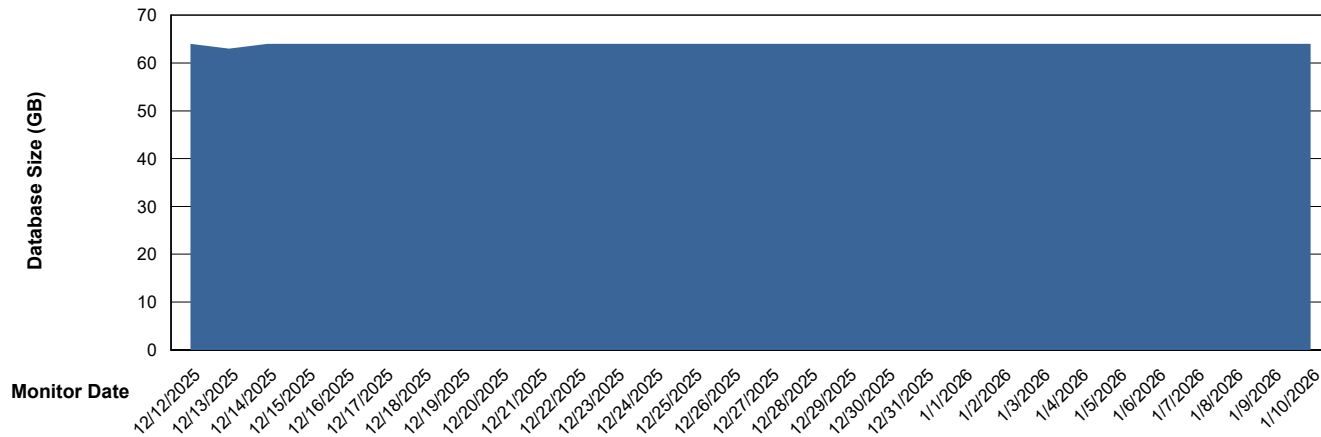

DB Processes Max 1,000
DB Sessions Max 0

Weekly SLA Customer Report

Customer ELJ Production
Database ID 72

Database Performance ELJ_PRD_FRASEQXPRDDB03_ABS1

Weekly SLA Customer Report

Customer ELJ Production
Database ID 72

DATABASE SIZE ELJ_PRD_FRASEQXPRDDB01_ABS1

Database growth over last month

DATABASE SIZE ELJ_PRD_FRASEQXPRDDB03_ABS1

Database growth over last month

Weekly SLA Customer Report

Customer ELJ Production
Database ID 72