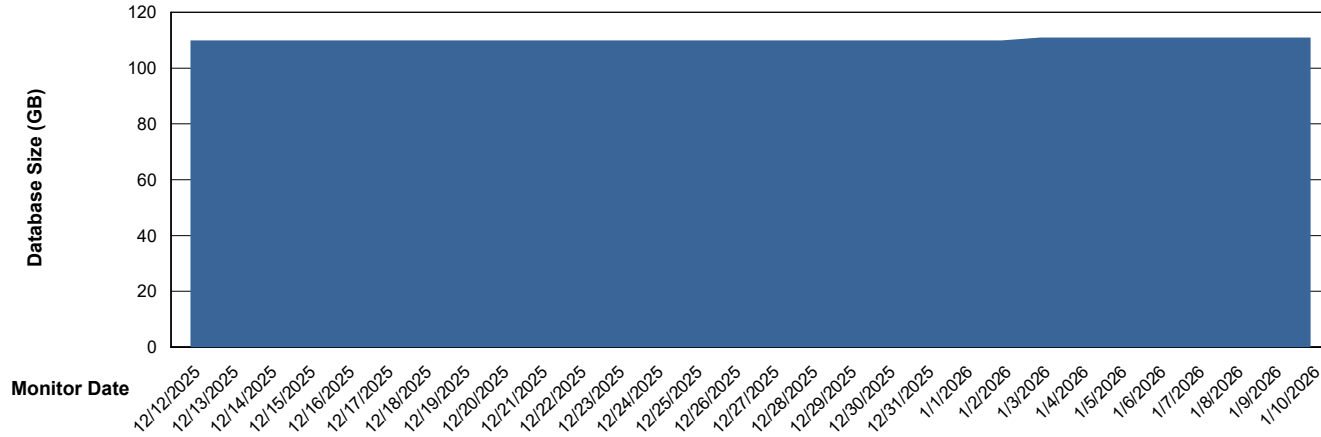

DB Processes Max 1,000
DB Sessions Max 0

Weekly SLA Customer Report

Customer ELJ Production
Database ID 72

Database Performance ELJ_PRD_FRASEQXPRDDB03_ABS1

Weekly SLA Customer Report

Customer ELJ Production
Database ID 72

DATABASE SIZE ELJ_PRD_FRASEQXPRDDB01_ABS1

Database growth over last month

DATABASE SIZE ELJ_PRD_FRASEQXPRDDB03_ABS1

Database growth over last month

Weekly SLA Customer Report

Customer ELJ Production
Database ID 72