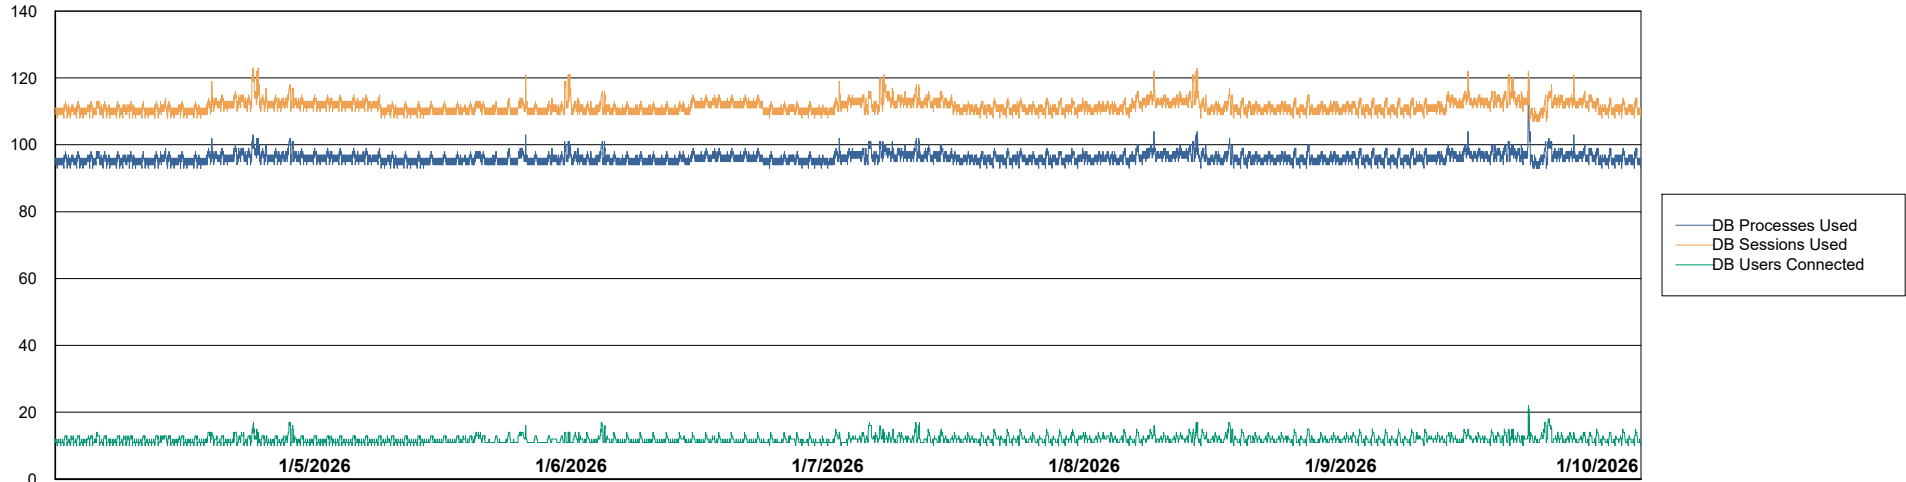

DB Processes Max 1,000
DB Sessions Max 0

Weekly SLA Customer Report

Customer ELJ Production
Database ID 72

Database Performance ELJ_PRD_FRASEQXPRDDB03_ABS1

Weekly SLA Customer Report

Customer ELJ Production
Database ID 72