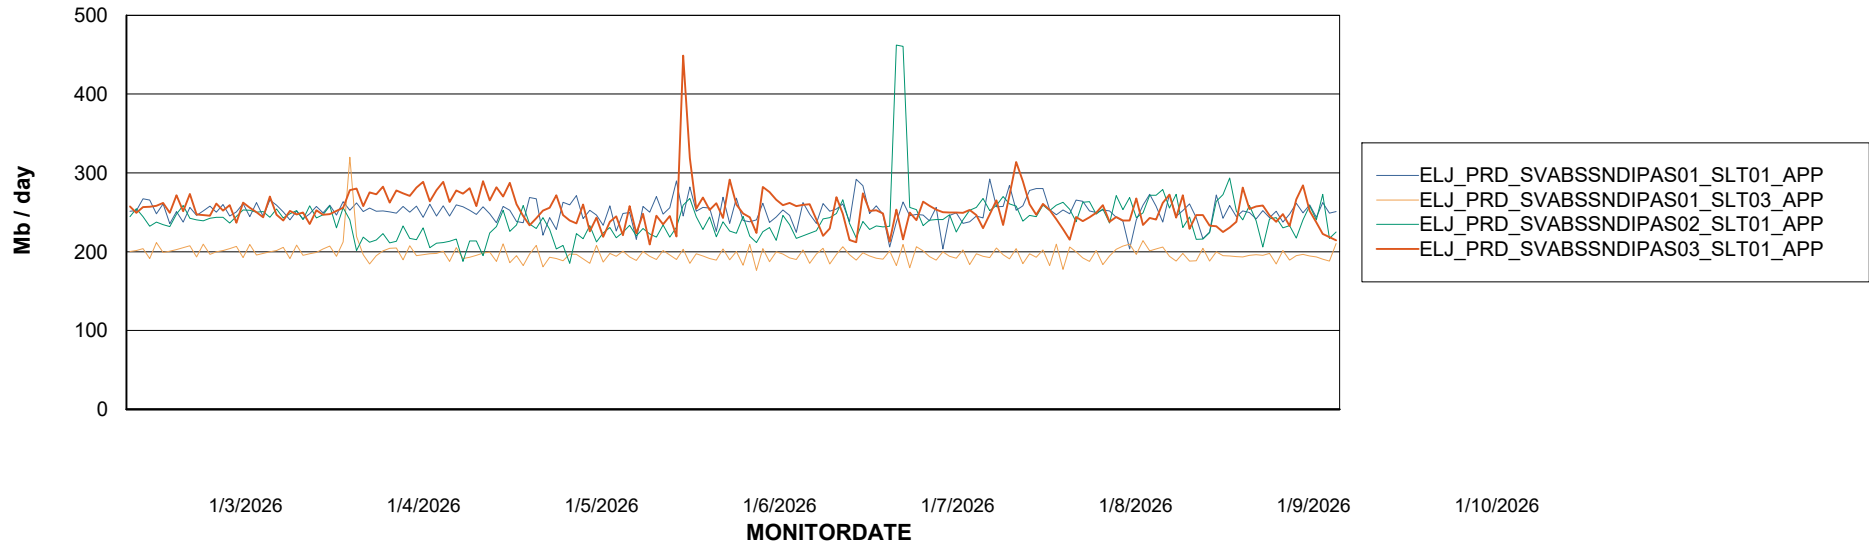

ABSSolute Application Server Services

Avg memory used per ABS Server Service