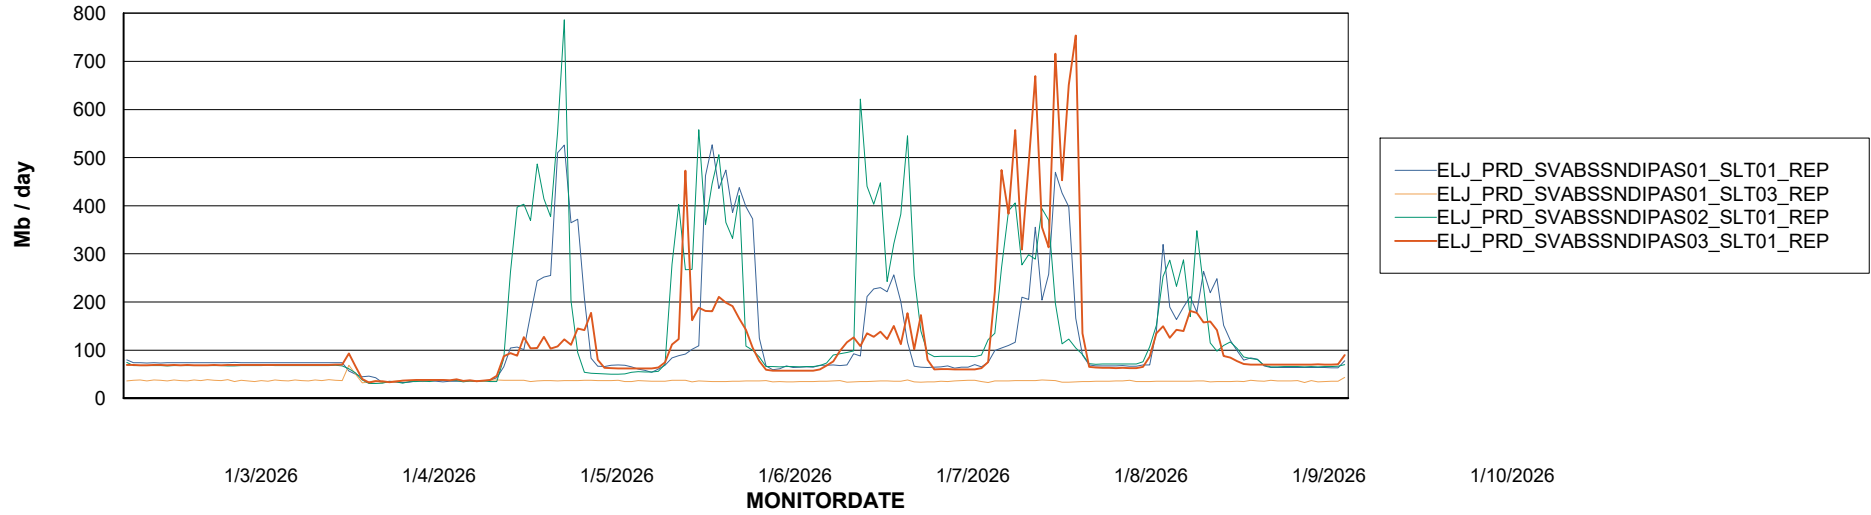

ABSSolute Application ReportServer Services

Avg memory used per ReportServer Service