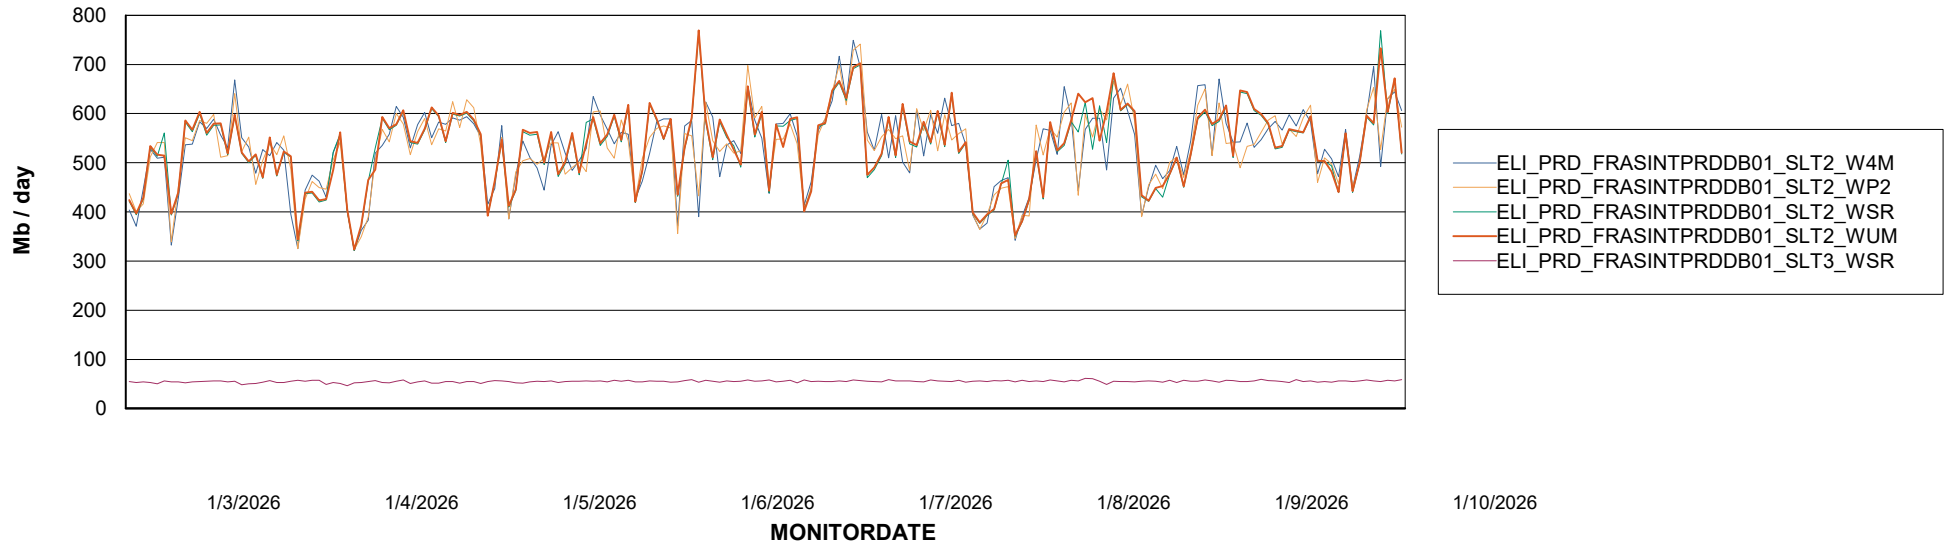

ABSolute Web Component Services

Avg memory used per ABS Web component