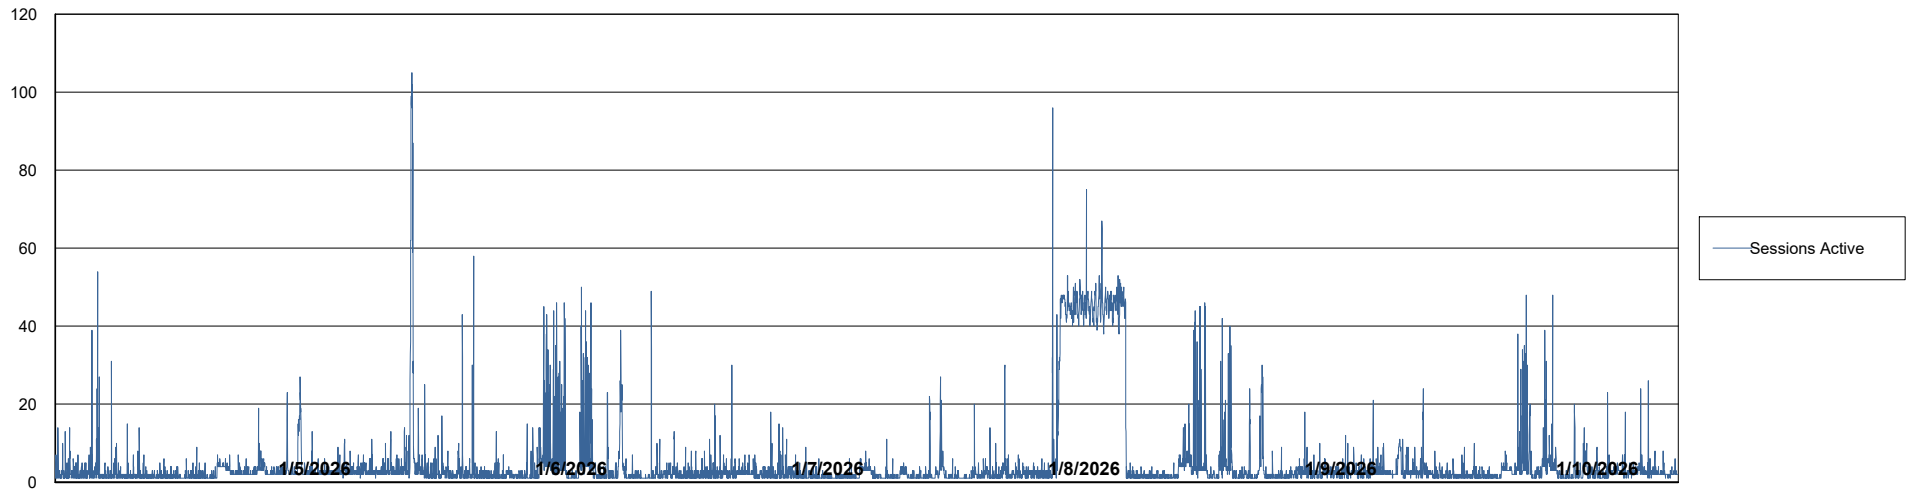

Database Performance ELI_PRD_FRASINTPRDDB01_ABS1