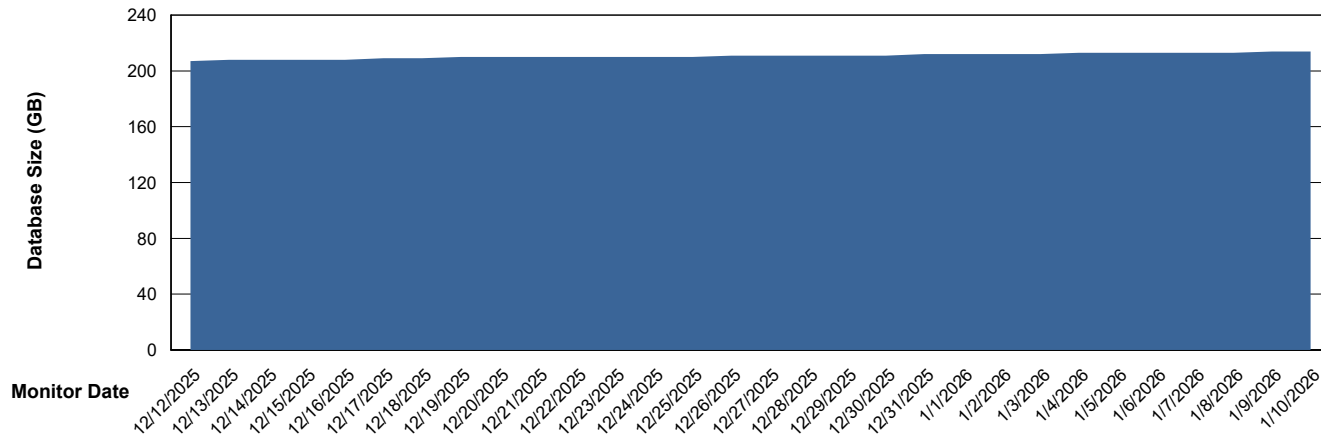

# Weekly SLA Customer Report

Customer ELI\_Production  
Database ID 62

DATABASE SIZE ELI\_PRD\_FRASEQXPRDDB04-BI\_ABS1

### Database growth over last month

DATABASE SIZE ELI\_PRD\_FRASINTPRDDB01\_ABS1

### Database growth over last month