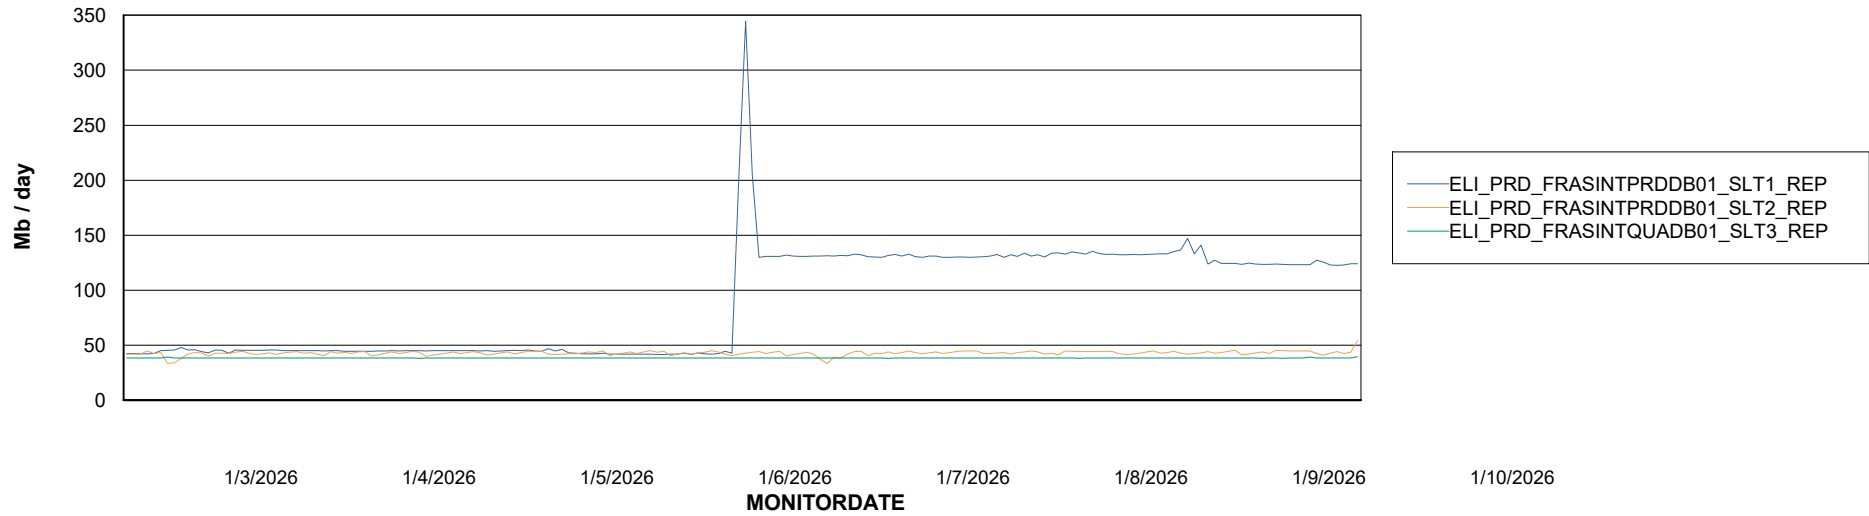

ABSSolute Application ReportServer Services

Avg memory used per ReportServer Service