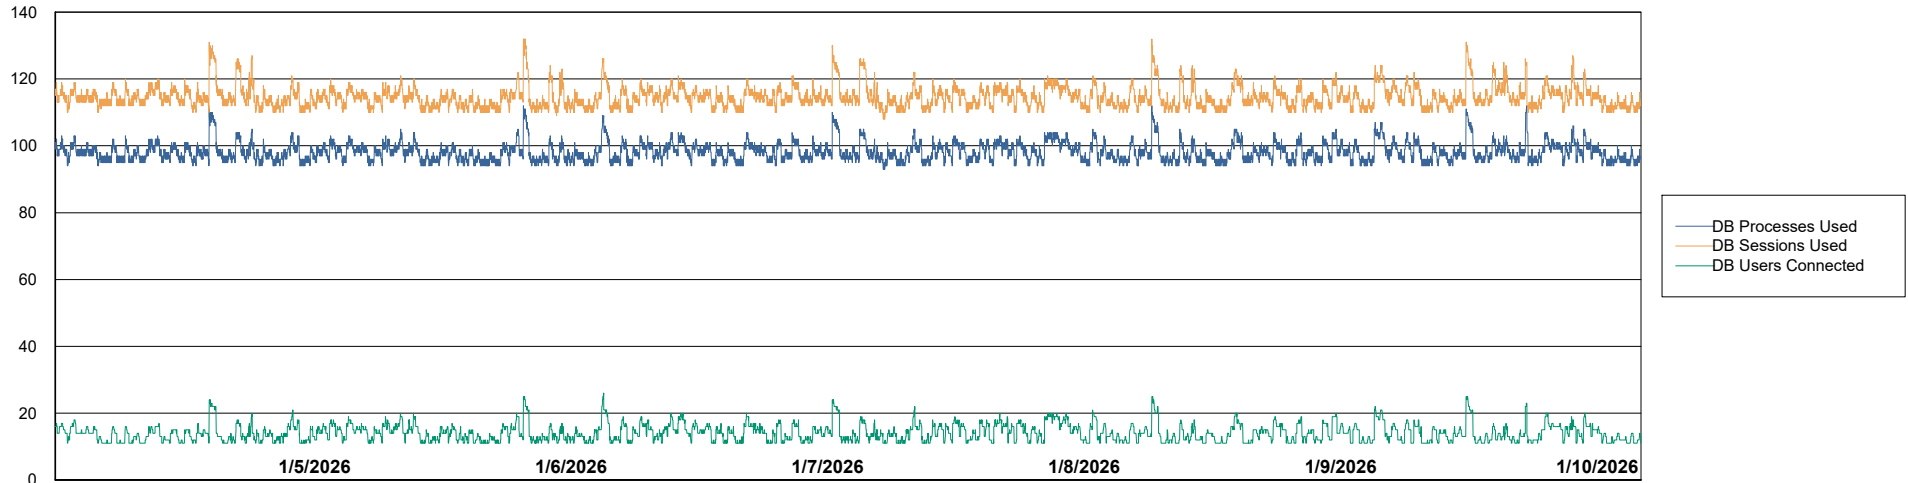

Database Performance ELI_PRD_FRASEQXPRDDB04-BI_ABS1