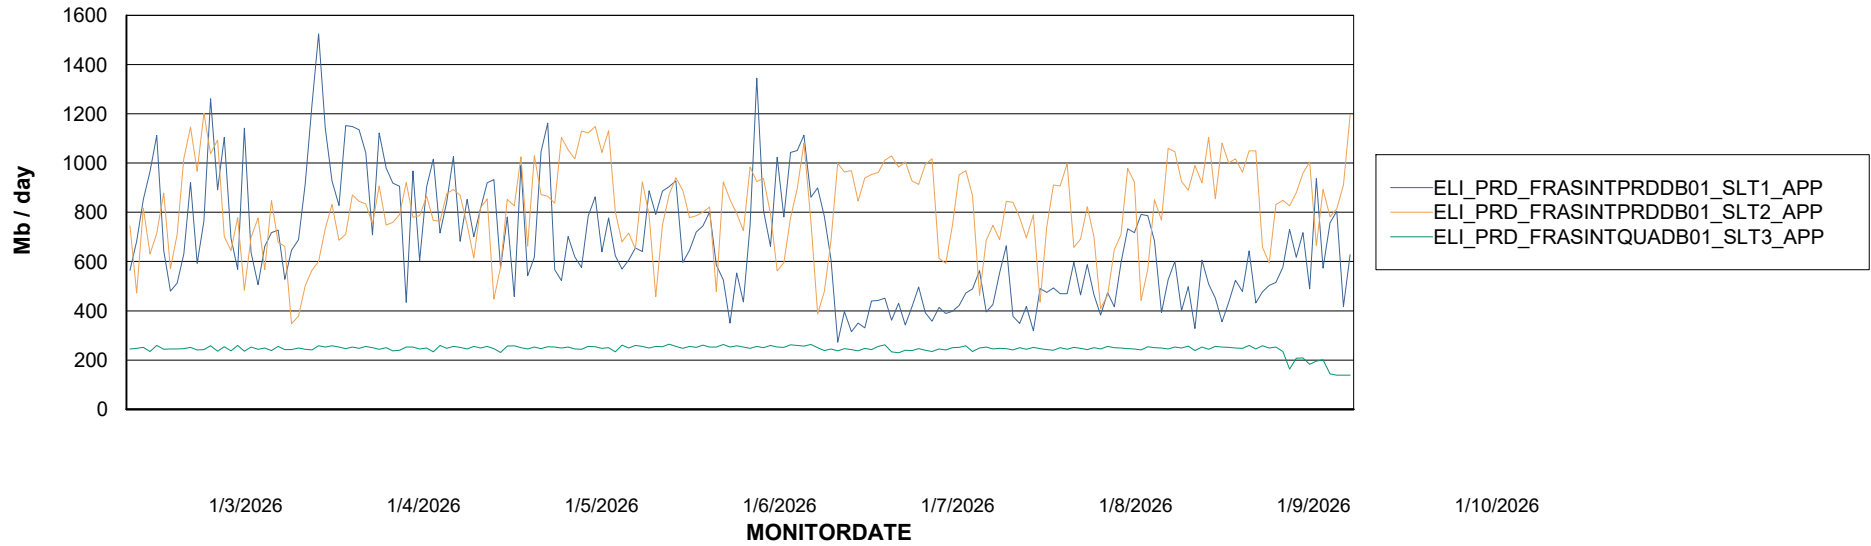

ABSSolute Application Server Services

Avg memory used per ABS Server Service