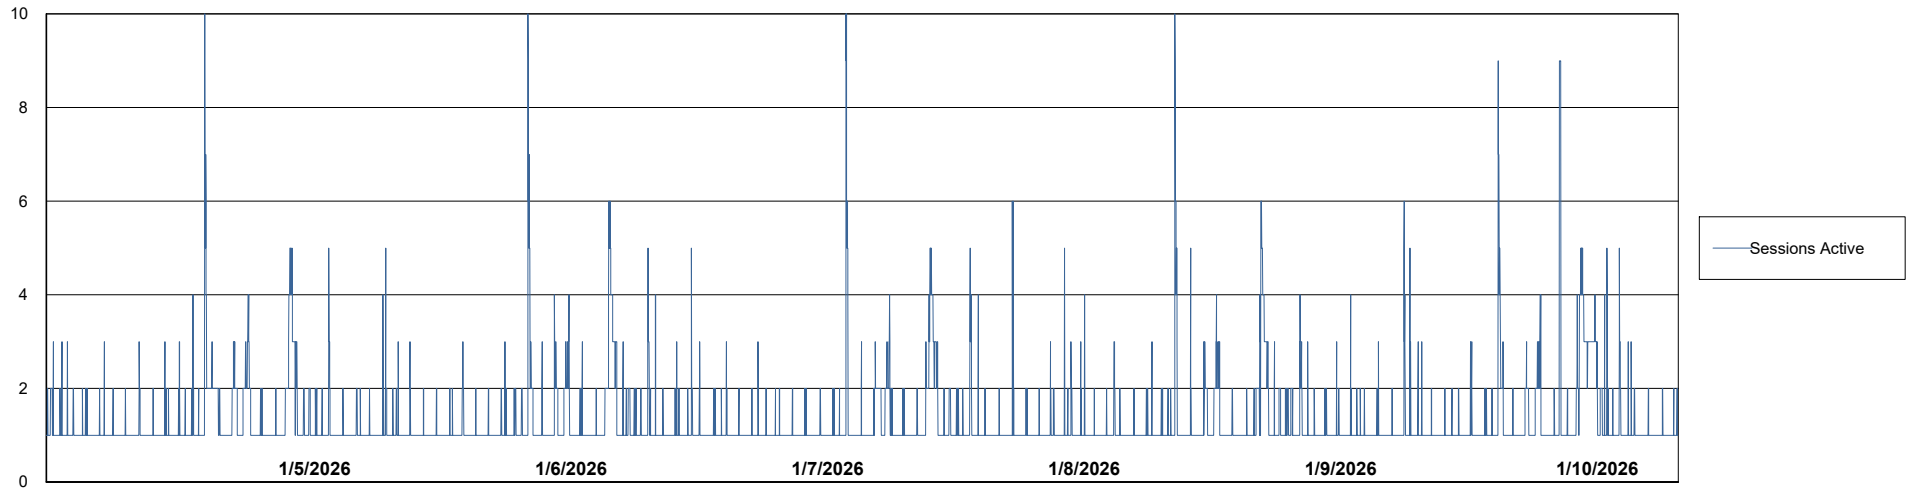

Database Performance ELI_PRD_FRASEQXPRDDB04-BI_ABS1