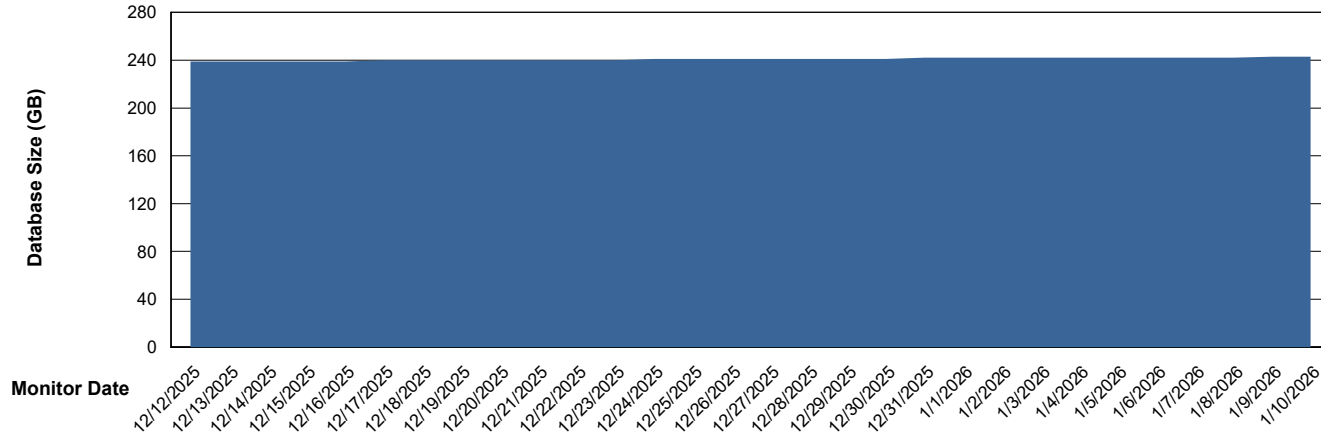

DATABASE SIZE ELI_PRD_FRASEQXPRDDB04-BI_ABS1

Database growth over last month