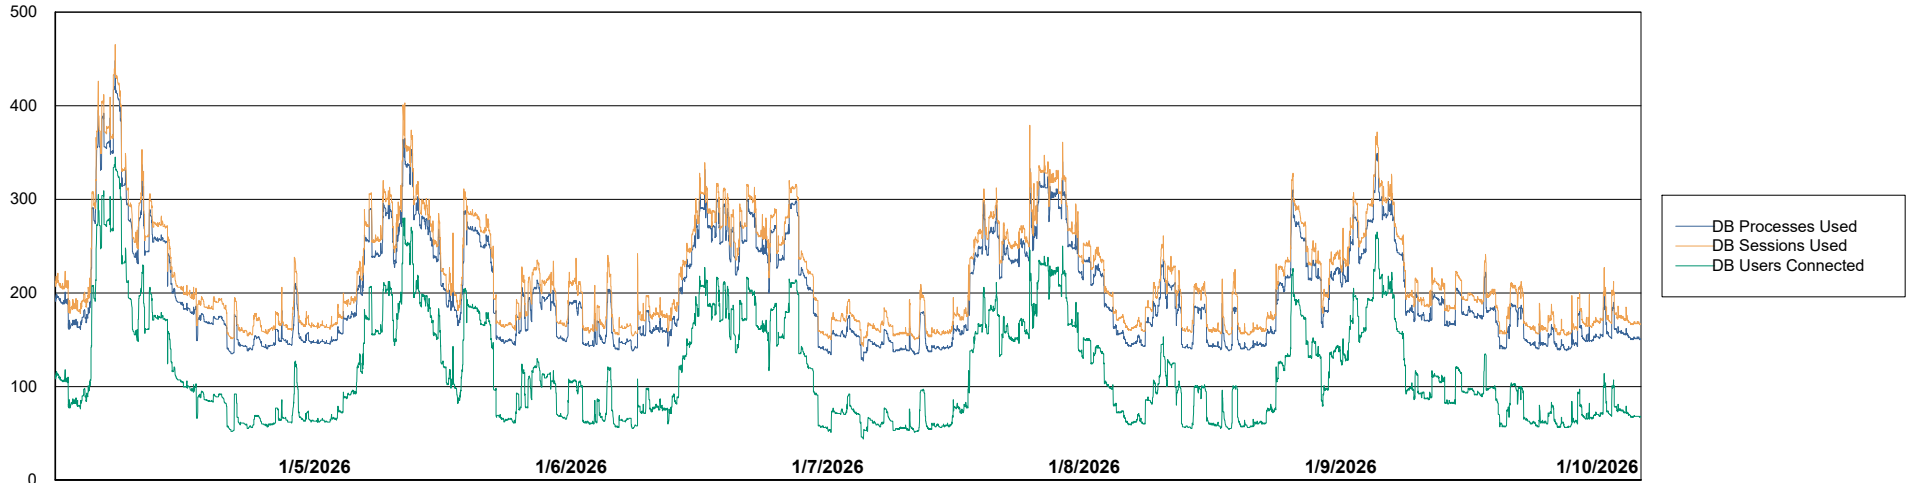

Database Performance ELI_PRD_FRASINTPRDDB01_ABS1