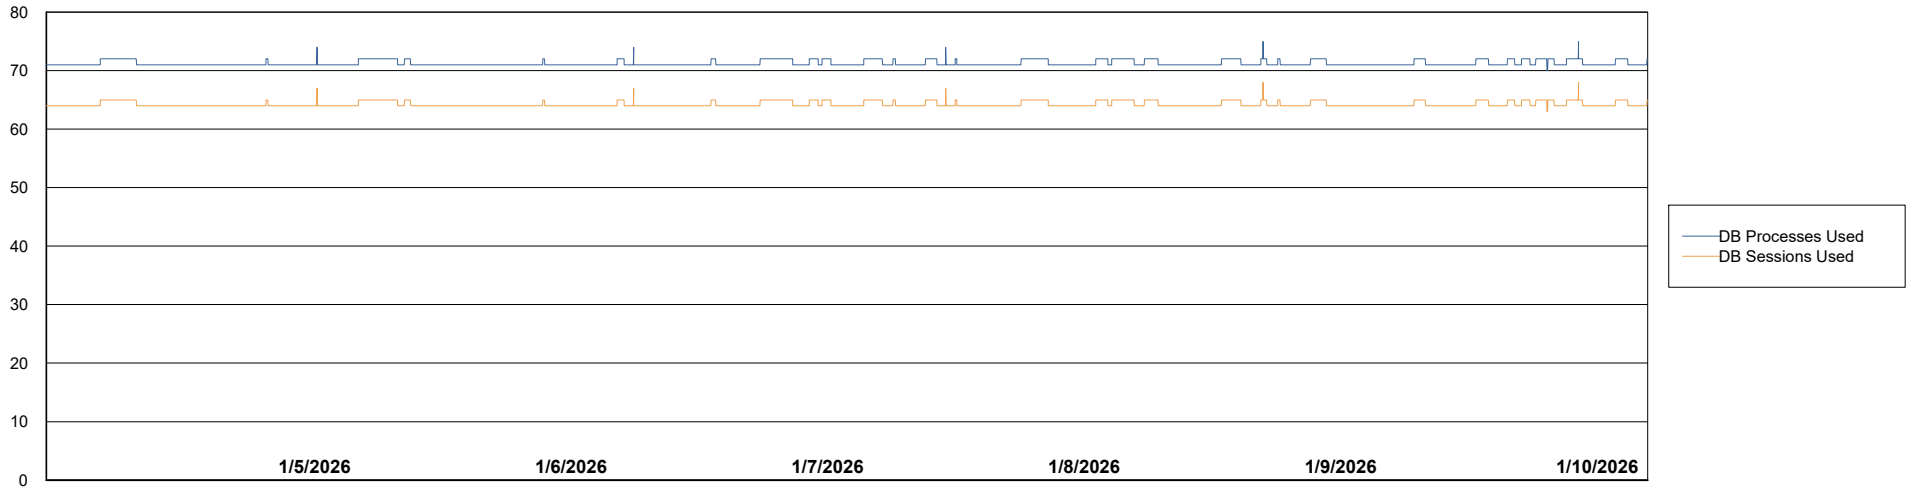

# Weekly SLA Customer Report

Customer ECT OCI TOR Production  
Database ID 219

Database Performance ECT-DBS2-TOR\_PROD\_HSBABS1

DB Processes Max 1,000  
DB Processes Max 4  
DB Processes Max 0