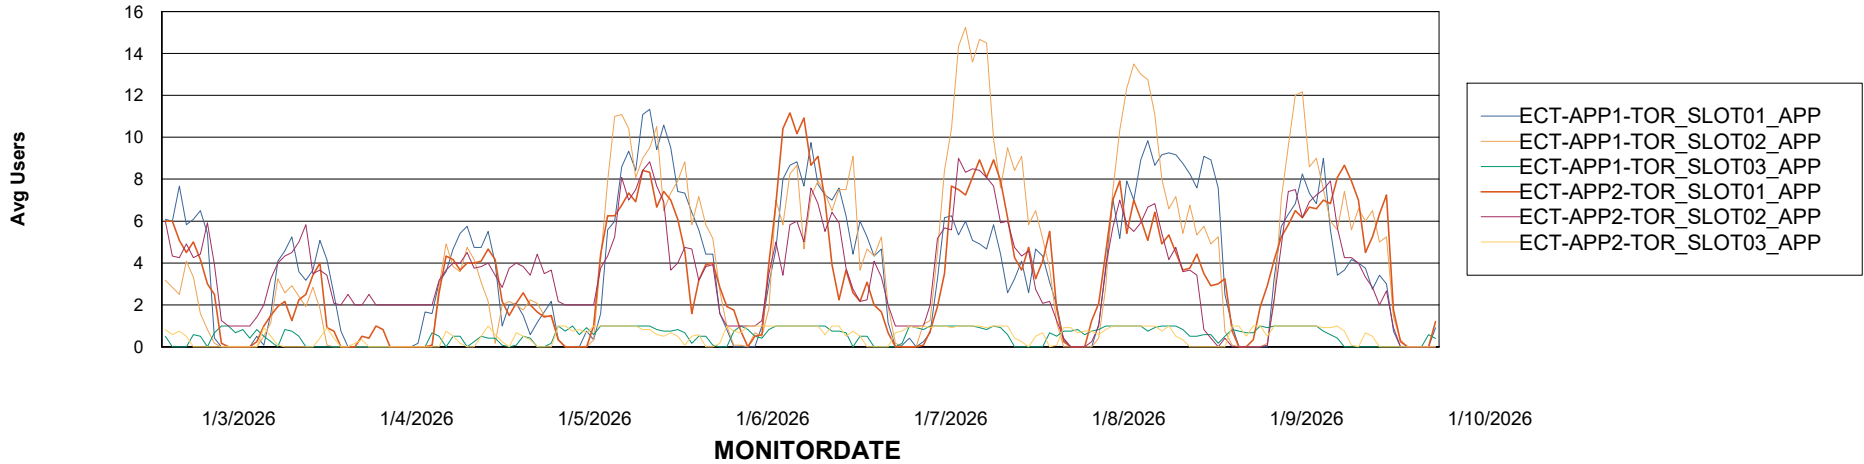

Avg users per day per ABS server