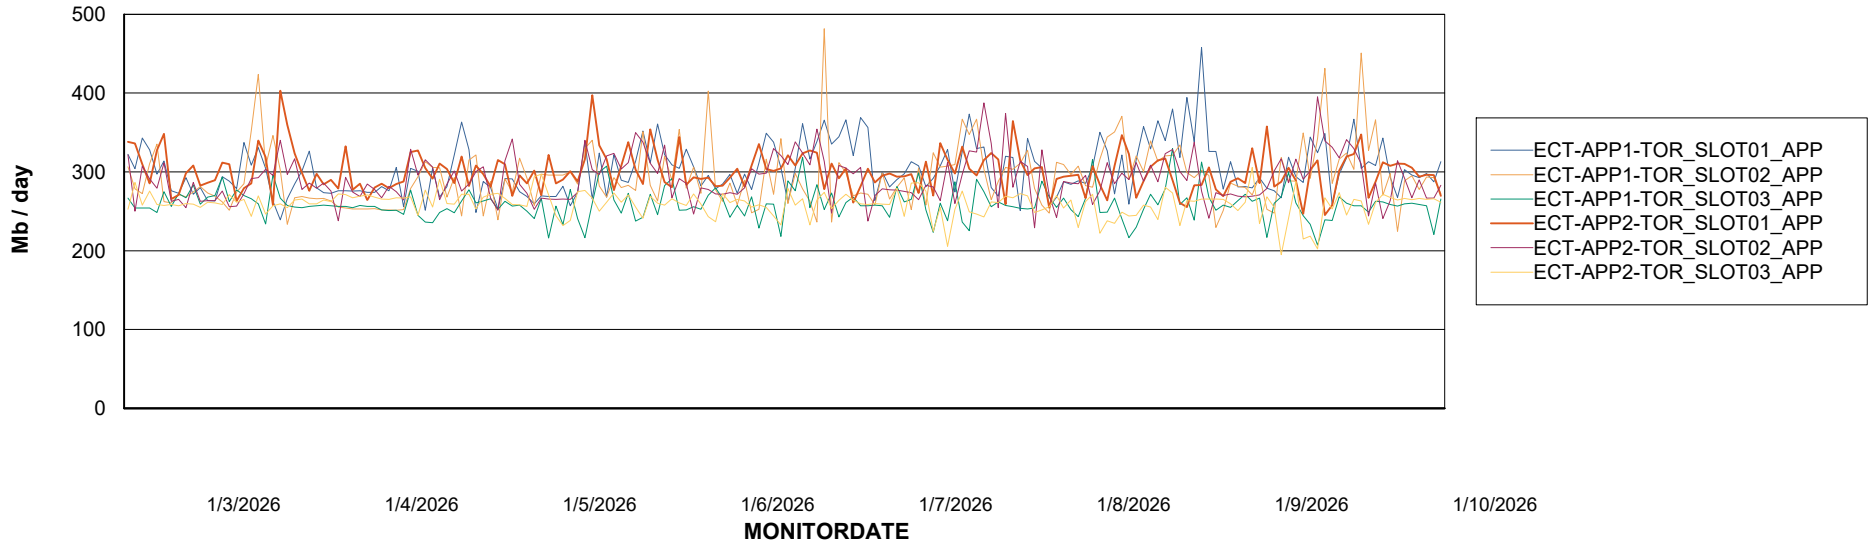

ABSSolute Application Server Services

Avg memory used per ABS Server Service