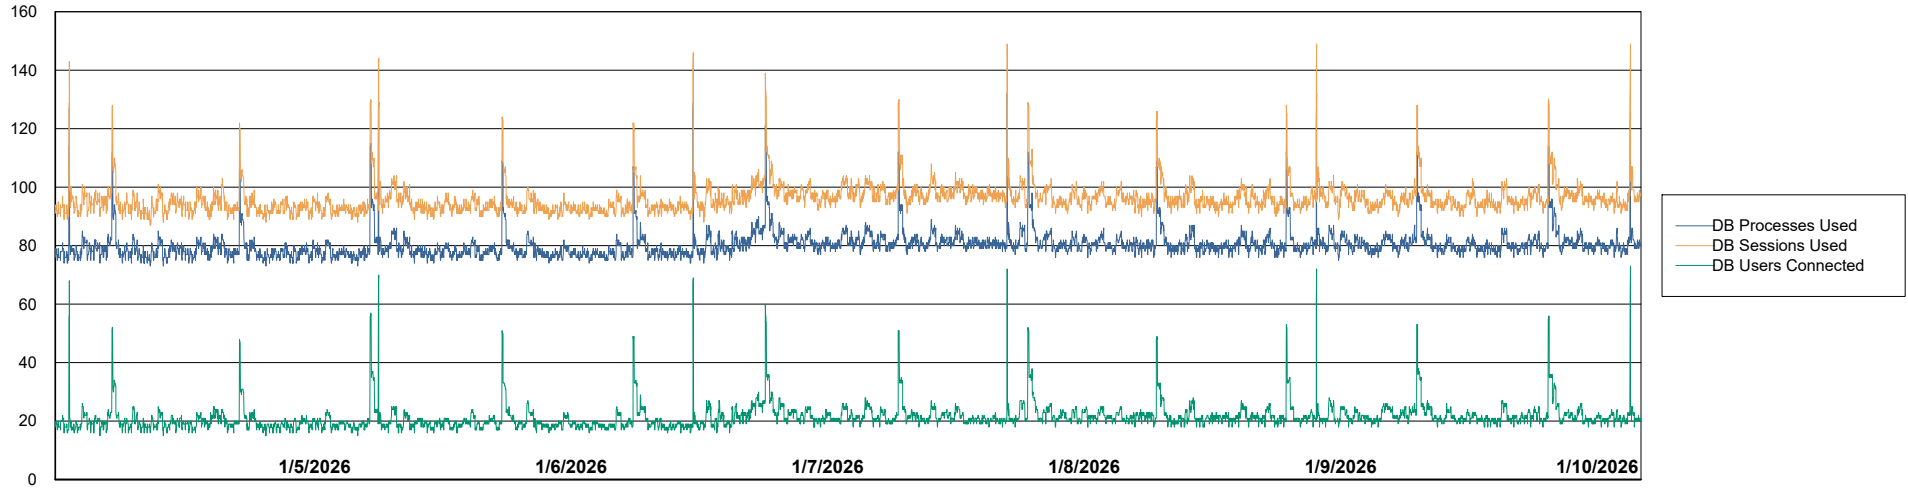

Database Performance ECT-BI-TOR_ABS1