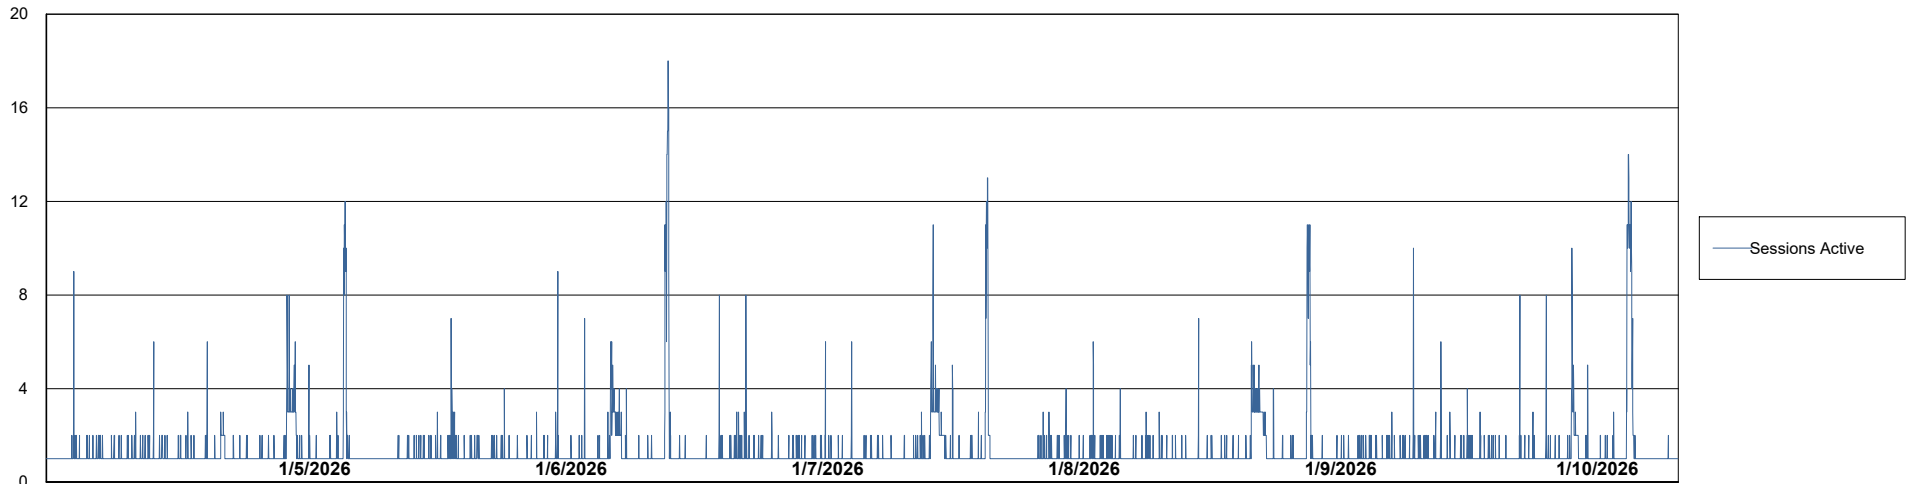

Database Performance ECT-DBS1-TOR_PROD_ABS1