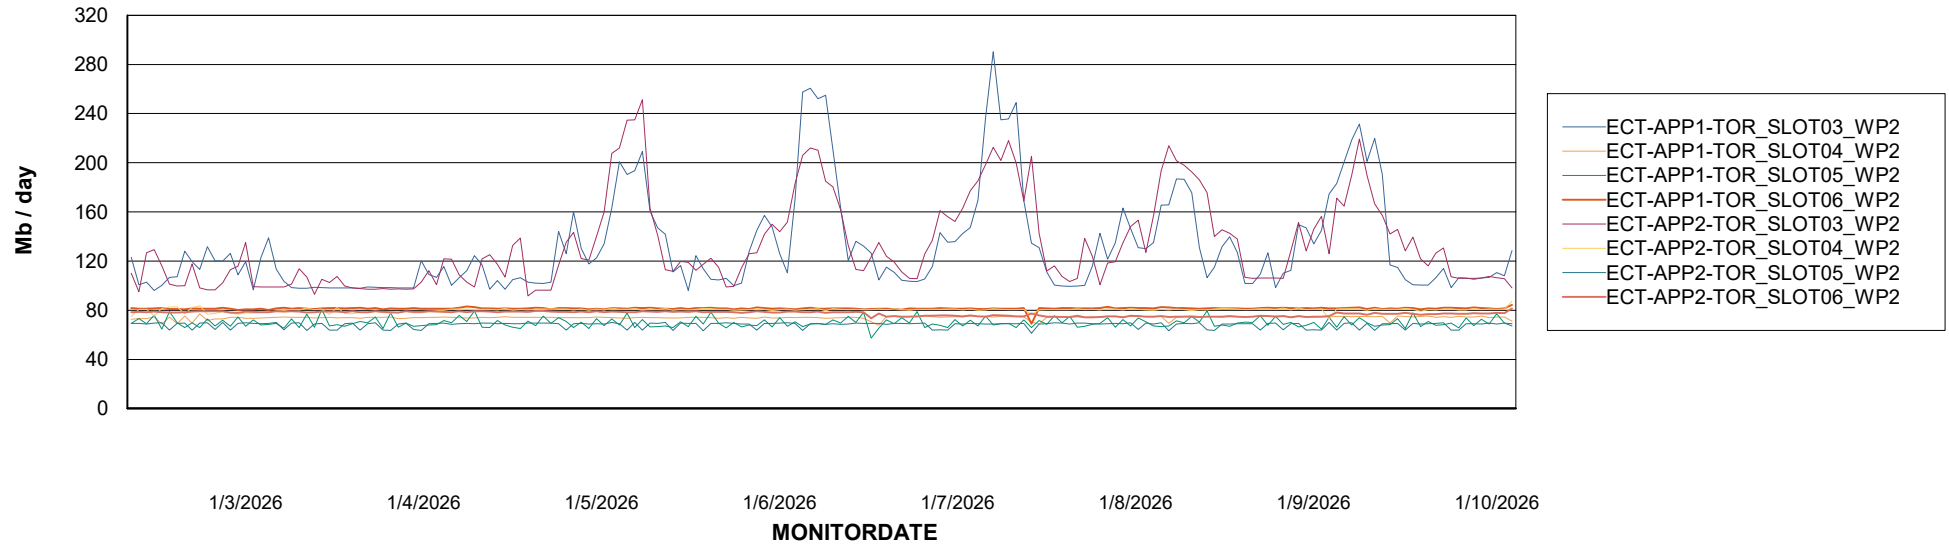

ABSolute Web Component Services

Avg memory used per ABS Web component