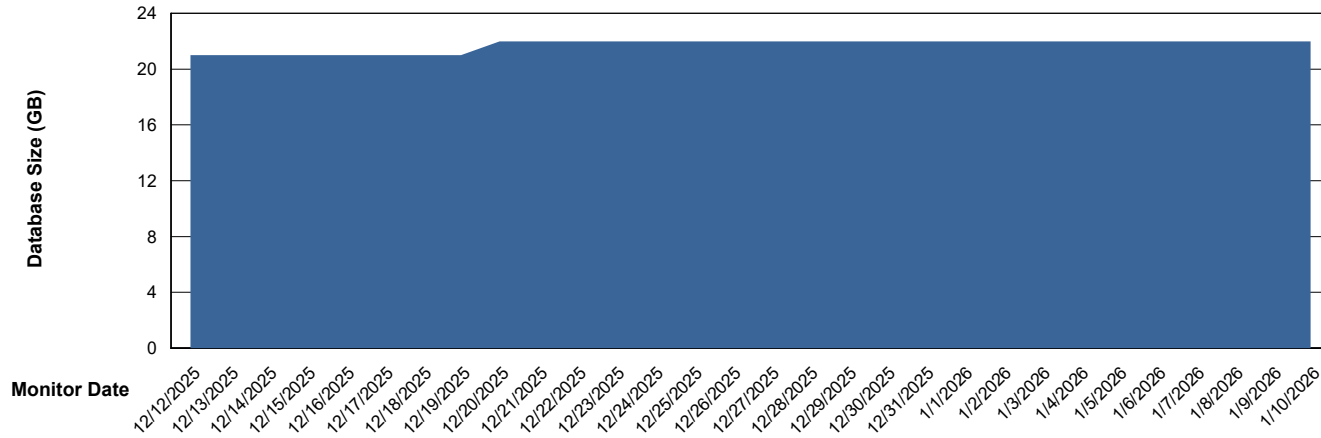

DATABASE SIZE ECT-BI-TOR_ABS1

Database growth over last month