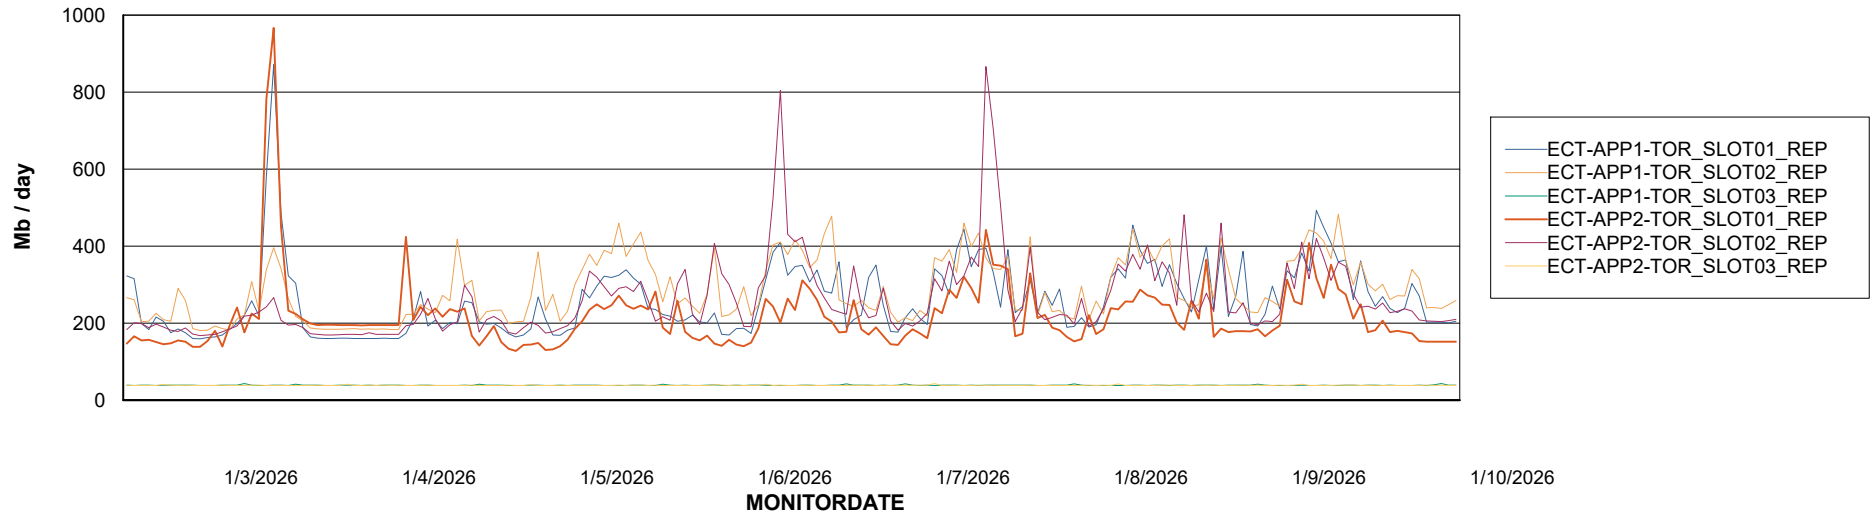

ABSSolute Application ReportServer Services

Avg memory used per ReportServer Service