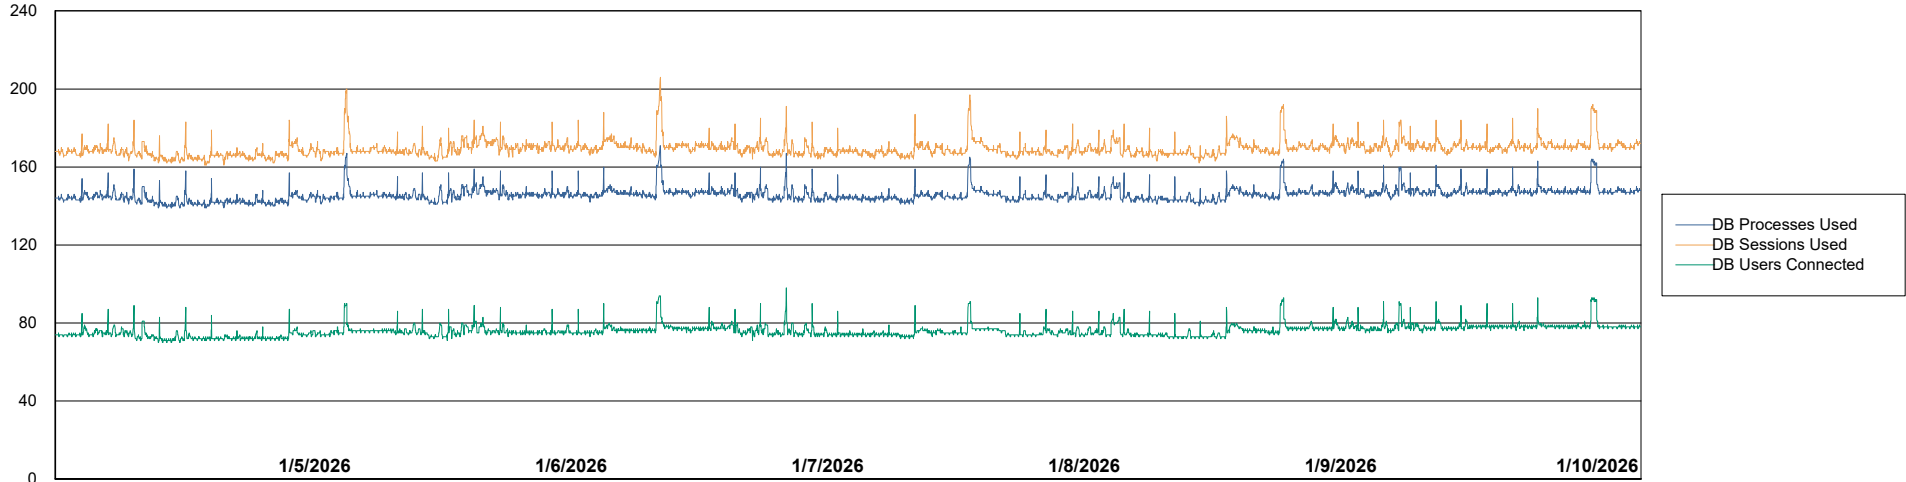

Database Performance ECT-DBS1-TOR_PROD_ABS1