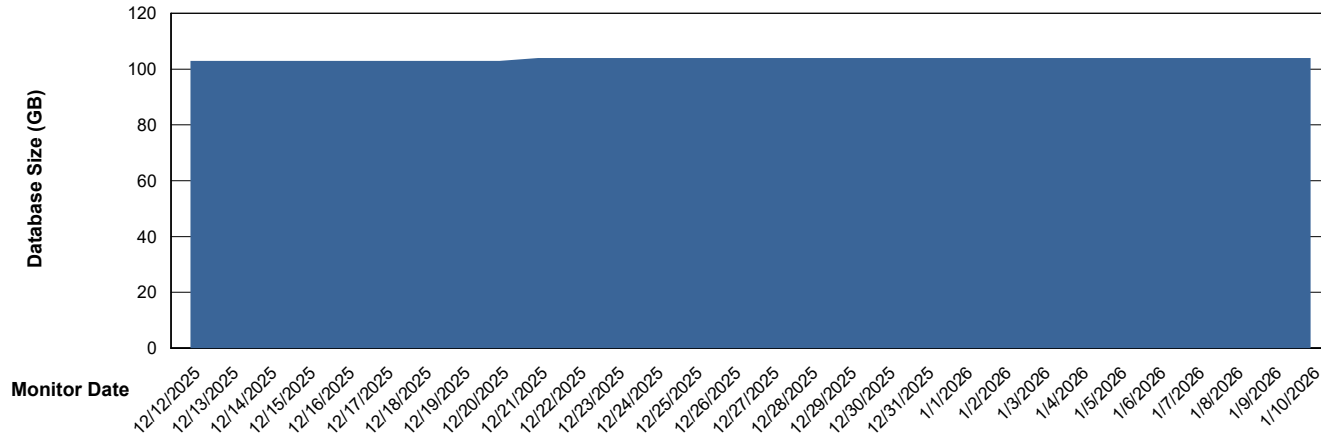

DATABASE SIZE ECL_PRD_ECLABS_ABS1

Database growth over last month