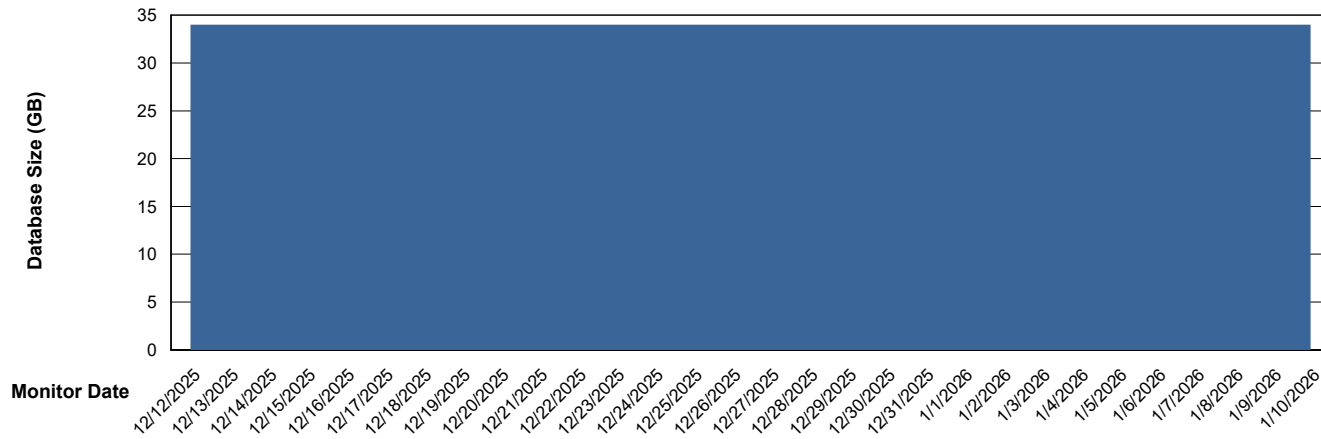

# Weekly SLA Customer Report

Customer ECL\_Production  
Database ID 156

DATABASE SIZE ECL\_PRD\_ECLABS\_ABS1

### Database growth over last month

DATABASE SIZE ECL\_PRD\_ECL-ABS-BI\_ABS1

### Database growth over last month