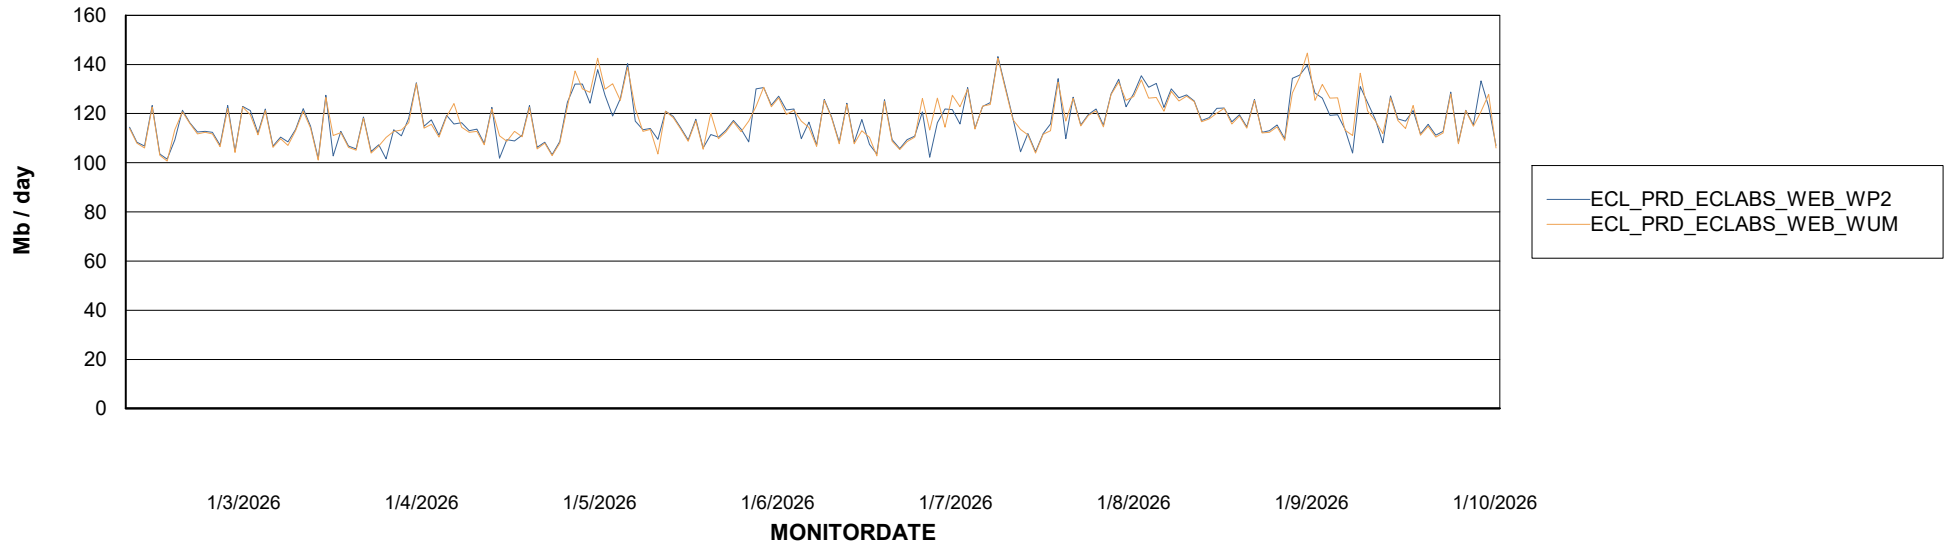

ABSSolute Web Component Services

Avg memory used per ABS Web component