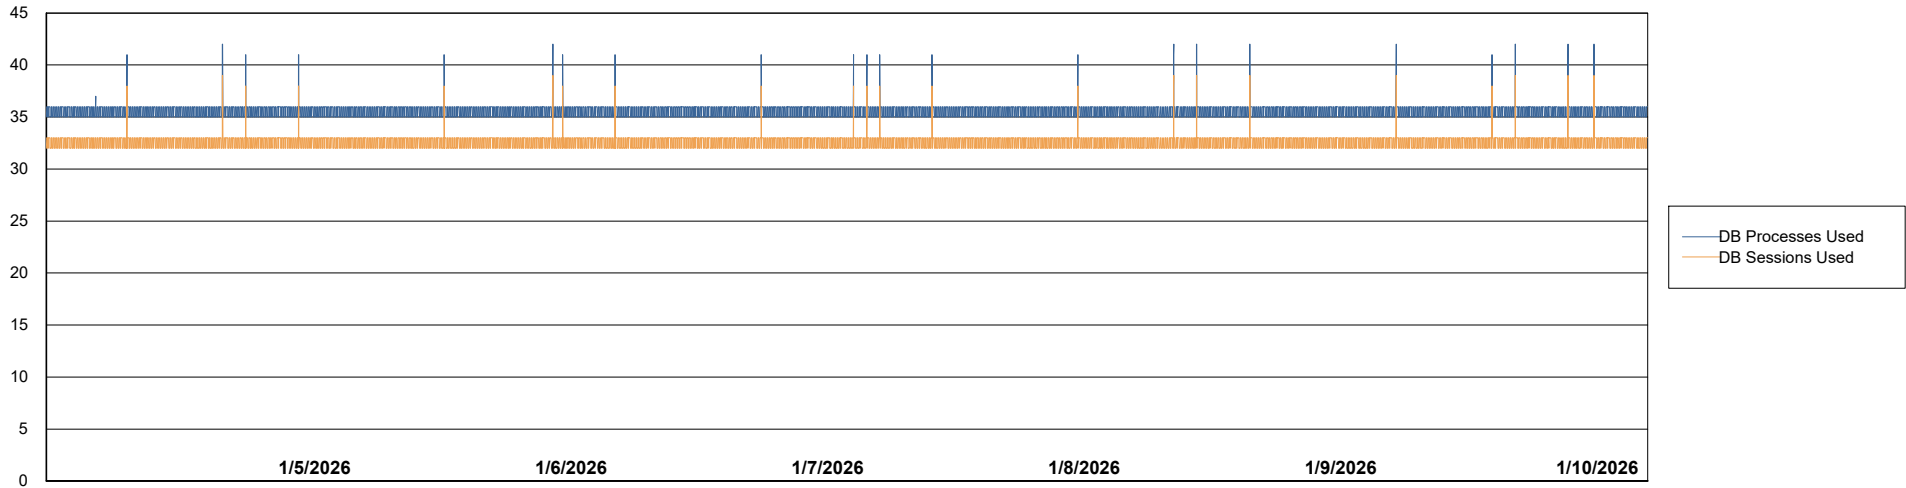

Database Performance ECL_PRD_ECLABS-TEST_HSBABS1

DB Processes Max 1,000