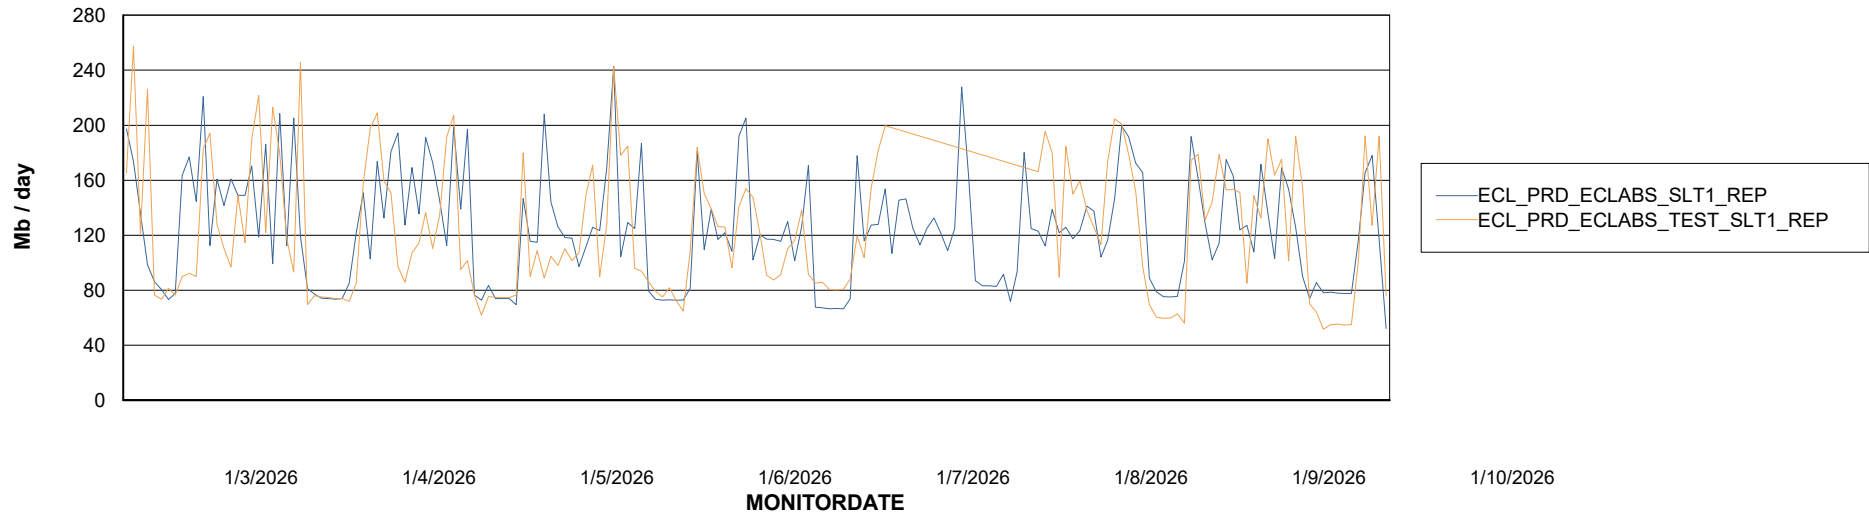

ABSSolute Application ReportServer Services

Avg memory used per ReportServer Service