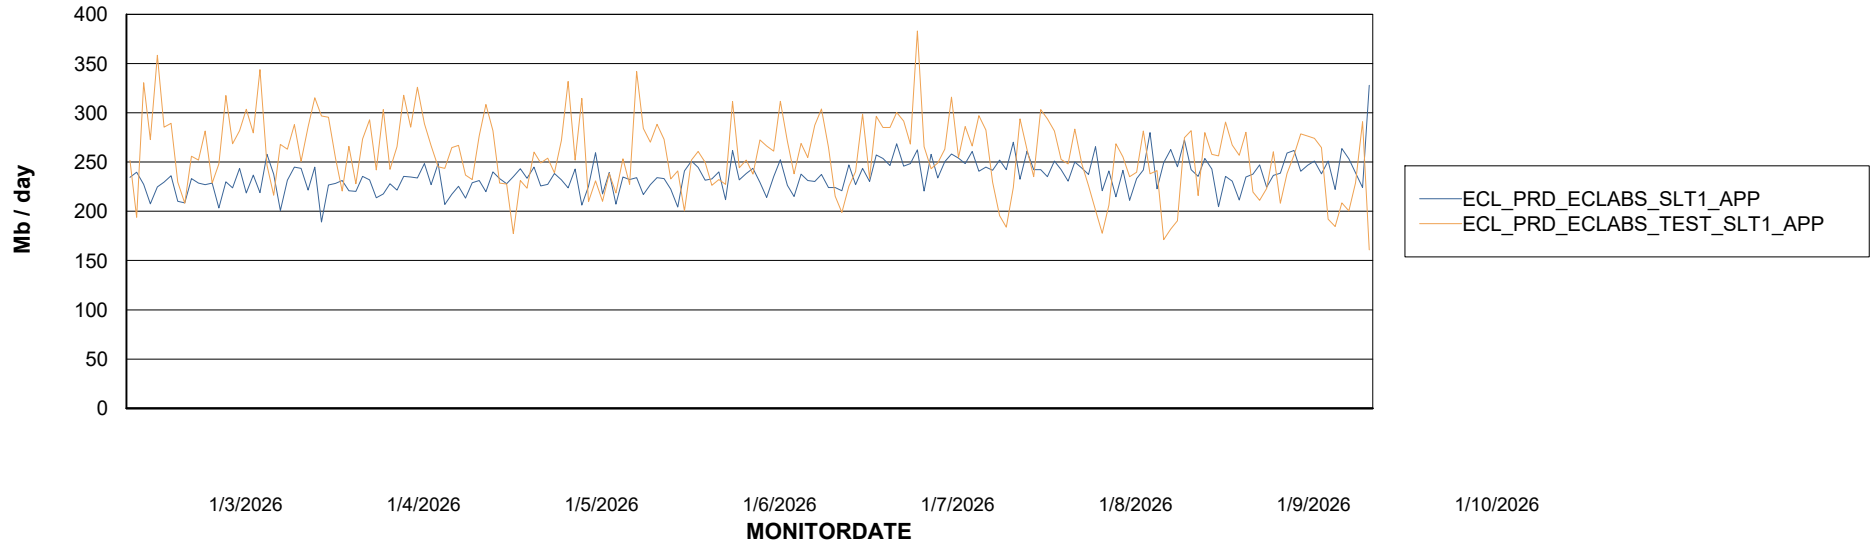

ABSSolute Application Server Services

Avg memory used per ABS Server Service