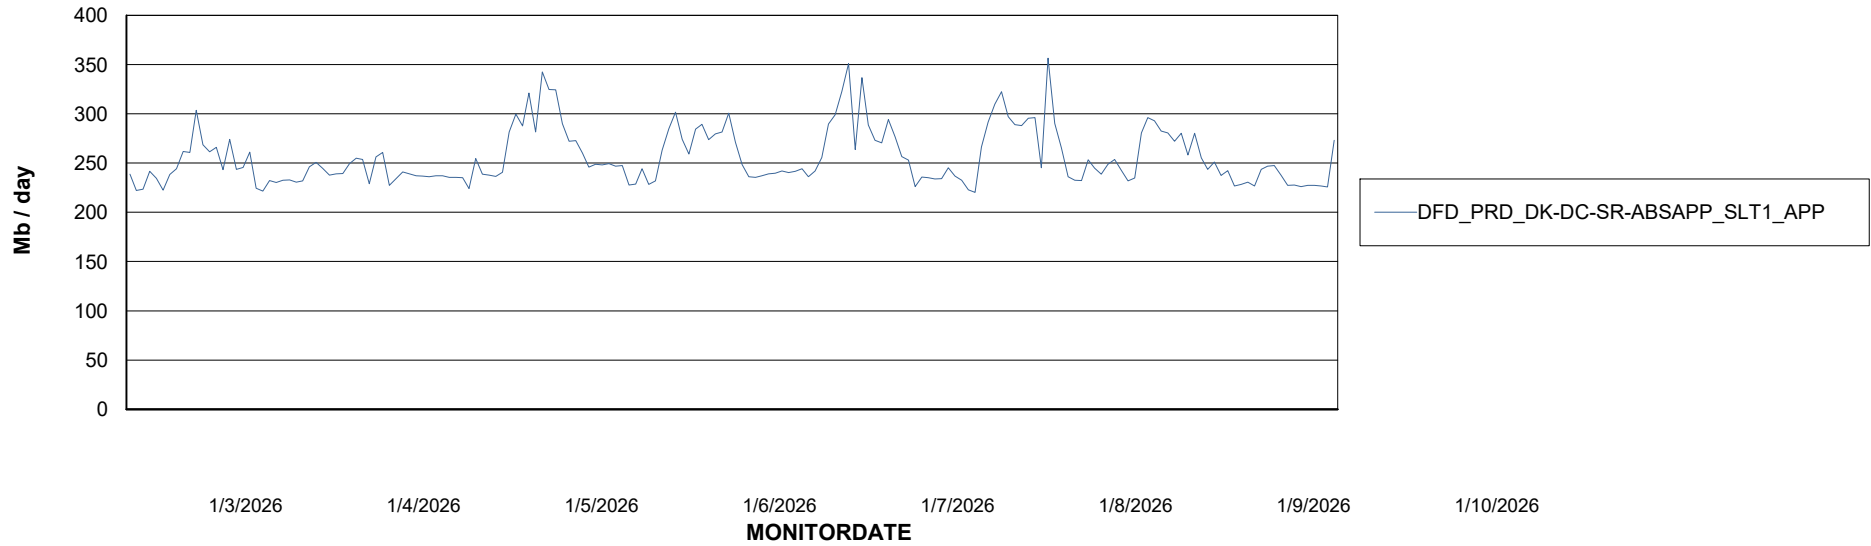

ABSSolute Application Server Services

Avg memory used per ABS Server Service