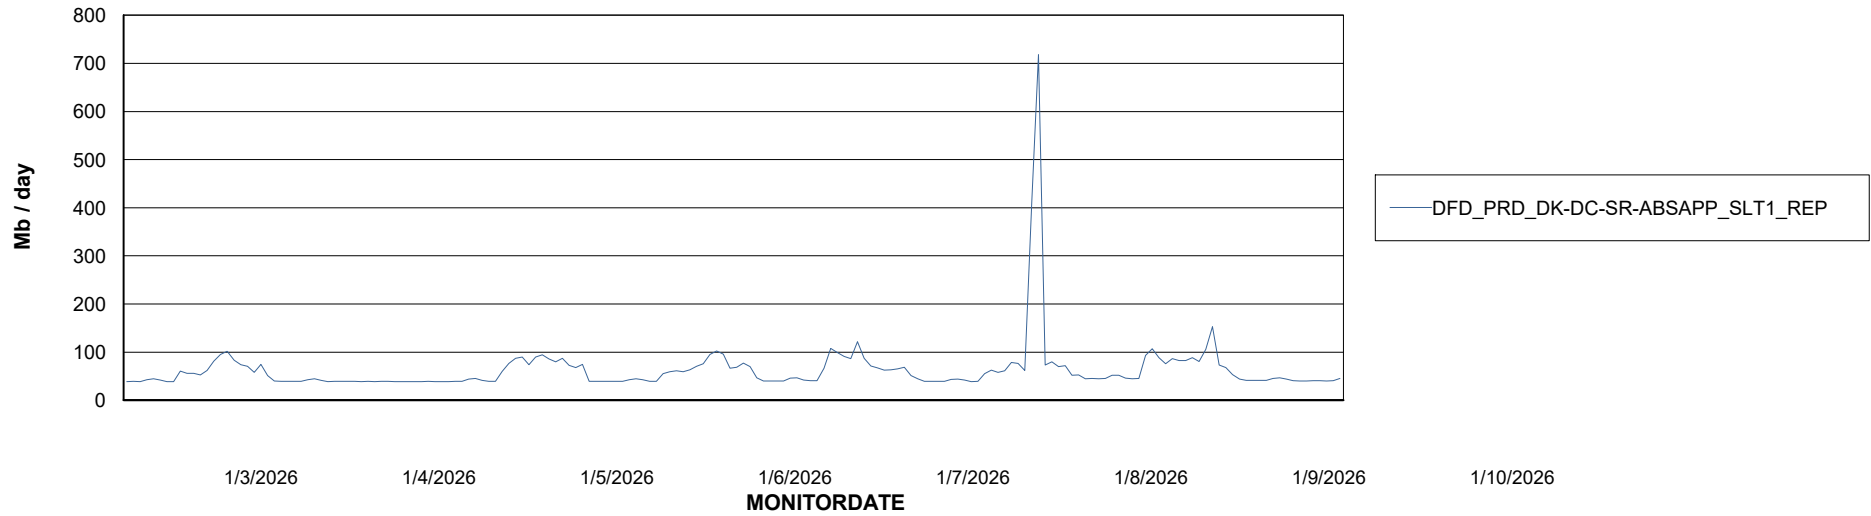

ABSSolute Application ReportServer Services

Avg memory used per ReportServer Service