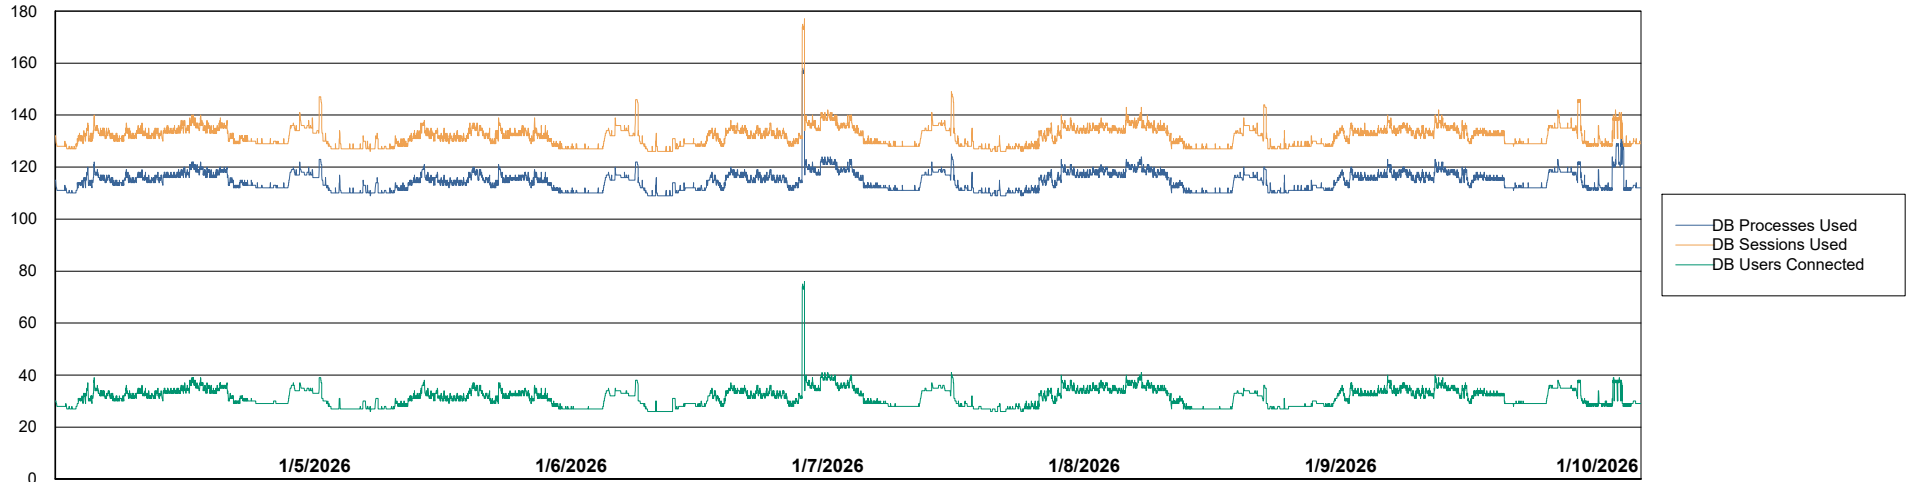

Database Performance CUS_PRD_ABSDB1_ABS1