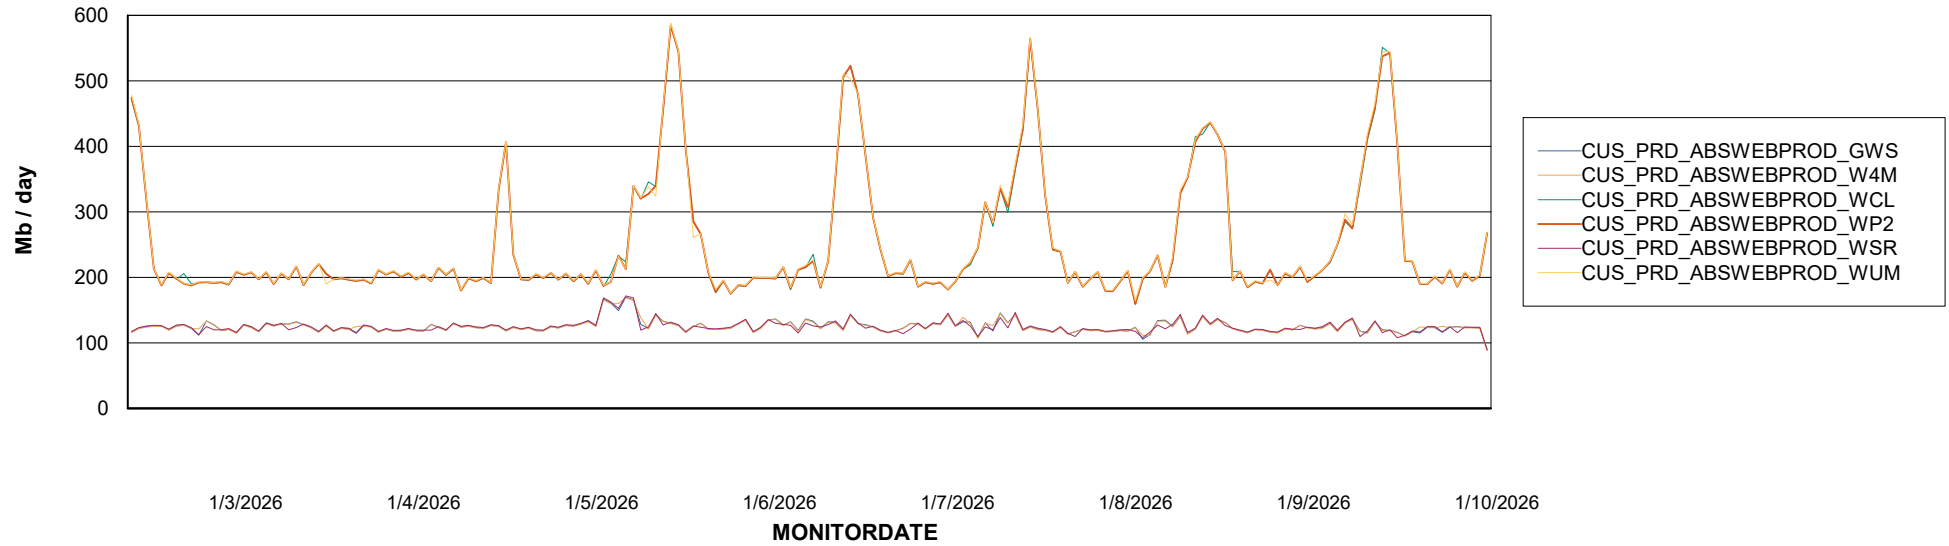

Avg memory used per ReportServer Service

Weekly SLA Customer Report

Customer CUS_Production (24/7)
Database ID 131

ABSSolute Web Component Services

Avg memory used per ABS Web component

Weekly SLA Customer Report