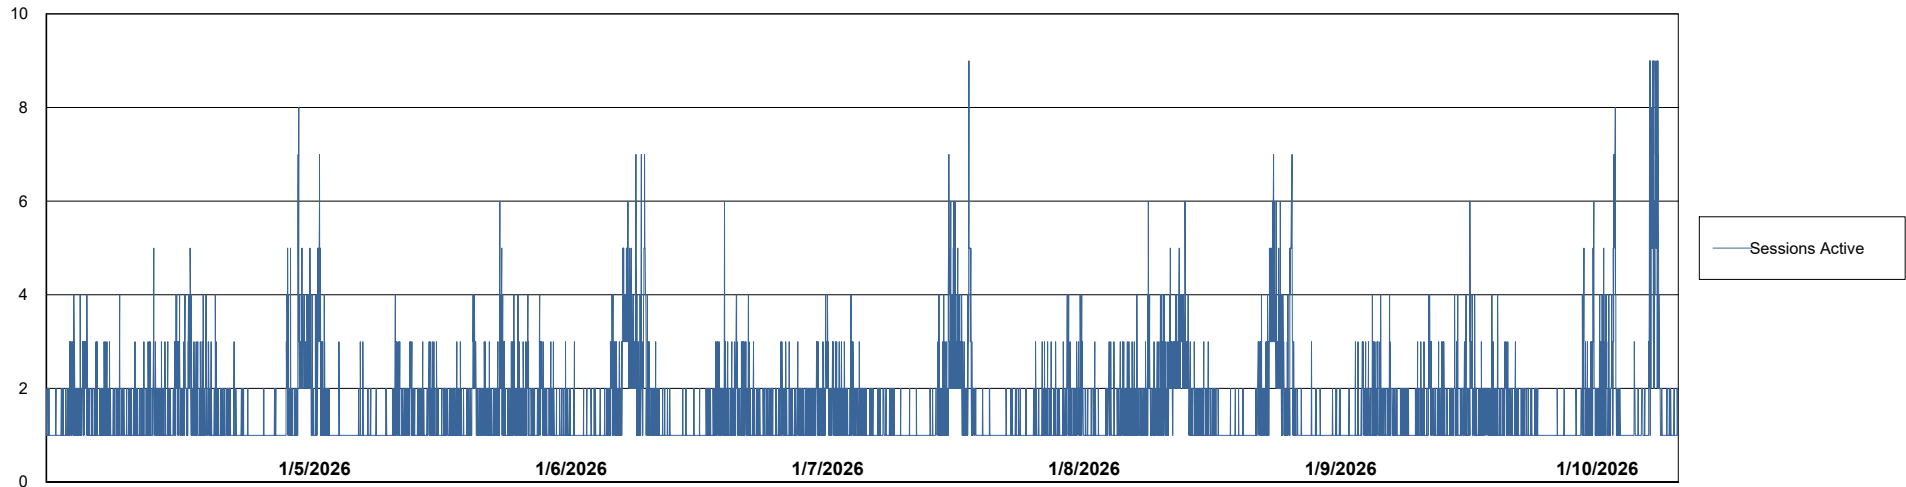

Database Performance CUS_PRD_ABSDB1_ABS1