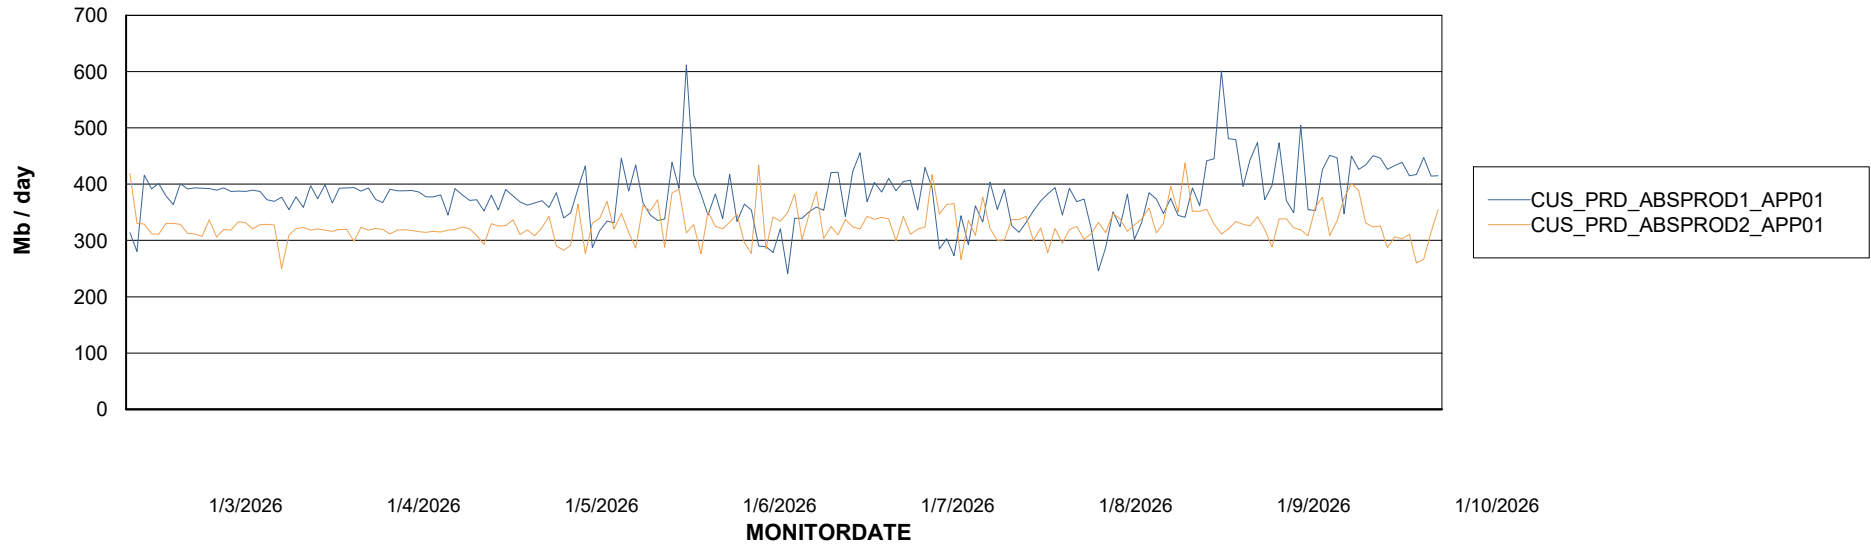

ABSSolute Application Server Services

Avg memory used per ABS Server Service