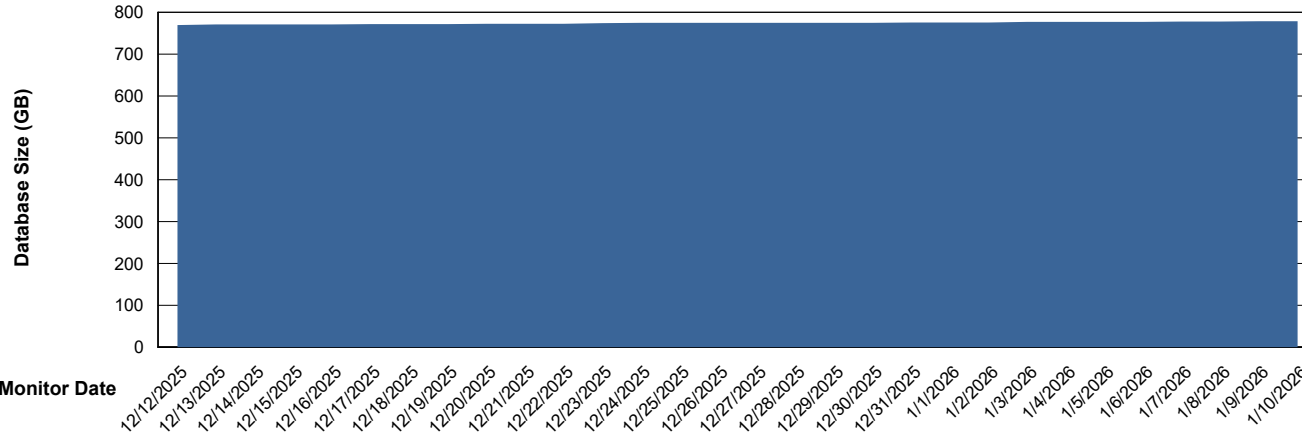

DB Processes Max 1,000

Weekly SLA Customer Report

Customer CUS_Production (24/7)
 Database ID 131

DATABASE SIZE CUS_PRD_ABSDB1_ABS1

Database growth over last month

Database Tablespace CUS_PRD_ABSDB1_ABS1

Date	Tablespace Name	Filesize (Gb)	Usedsize (Gb)	Percentage free
1/10/2026	ABSDATA	337	281	17
	INDX	576	482	16
1/9/2026	ABSDATA	337	281	17
	INDX	576	481	16
1/8/2026	ABSDATA	337	281	17
	INDX	576	481	16
1/7/2026	ABSDATA	337	281	17
	INDX	576	481	17
1/6/2026	ABSDATA	337	281	17
	INDX	576	481	17
1/5/2026	ABSDATA	337	280	17
	INDX	576	480	17
1/4/2026	ABSDATA	337	280	17
	INDX	576	480	17

Weekly SLA Customer Report

Customer CUS_Production (24/7)
Database ID 131

Standby Database Health CUS_Production (24/7)

Recovery lag for last 7 days

Weekly SLA Customer Report

Customer CUS_Production (24/7)
Database ID 131