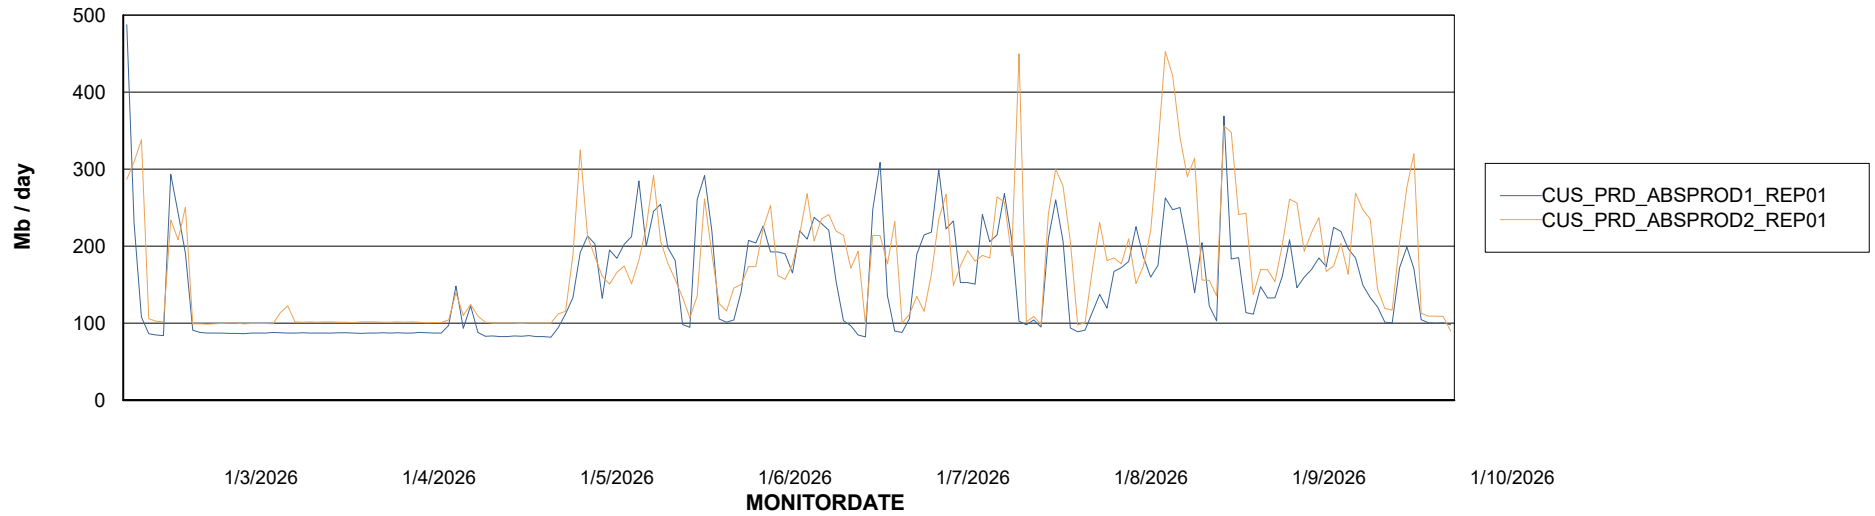

ABSSolute Application ReportServer Services

Avg memory used per ReportServer Service