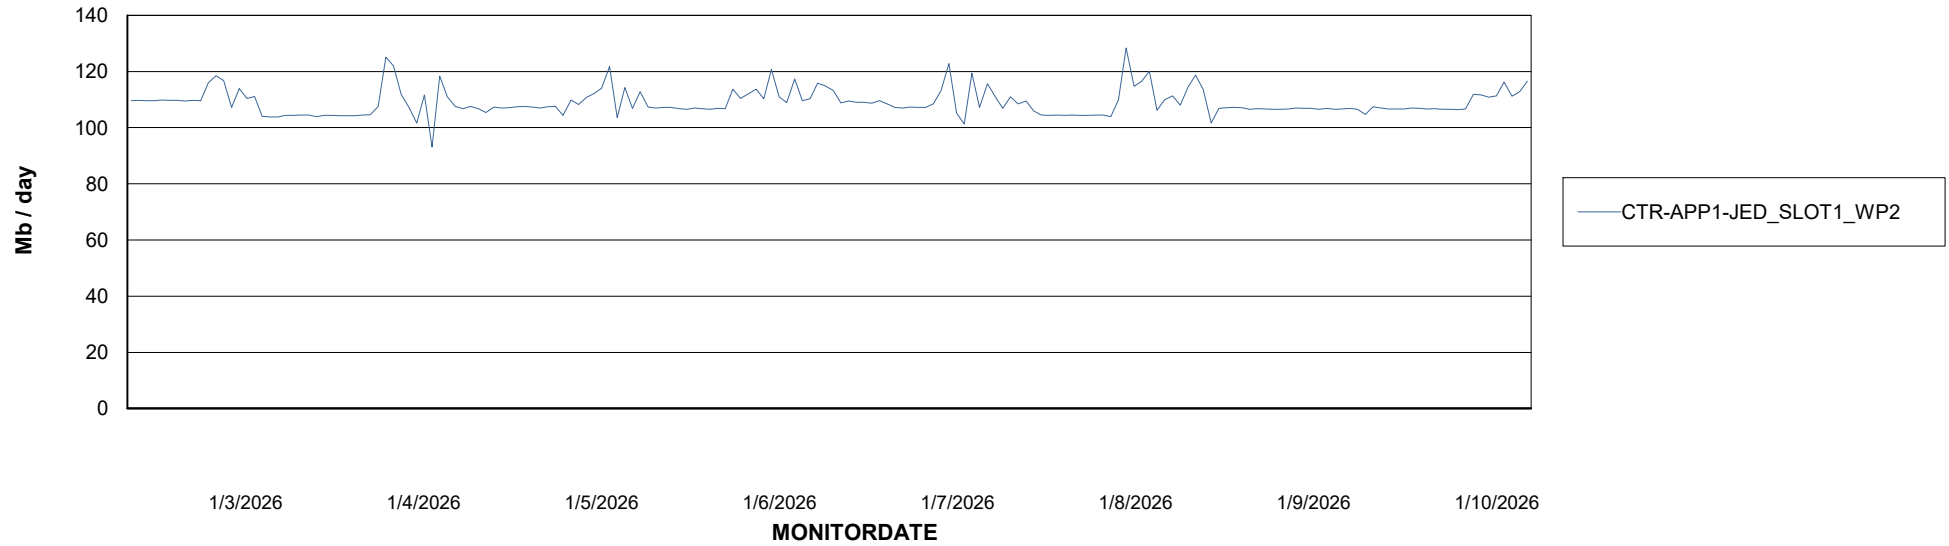

ABSSolute Web Component Services

Avg memory used per ABS Web component