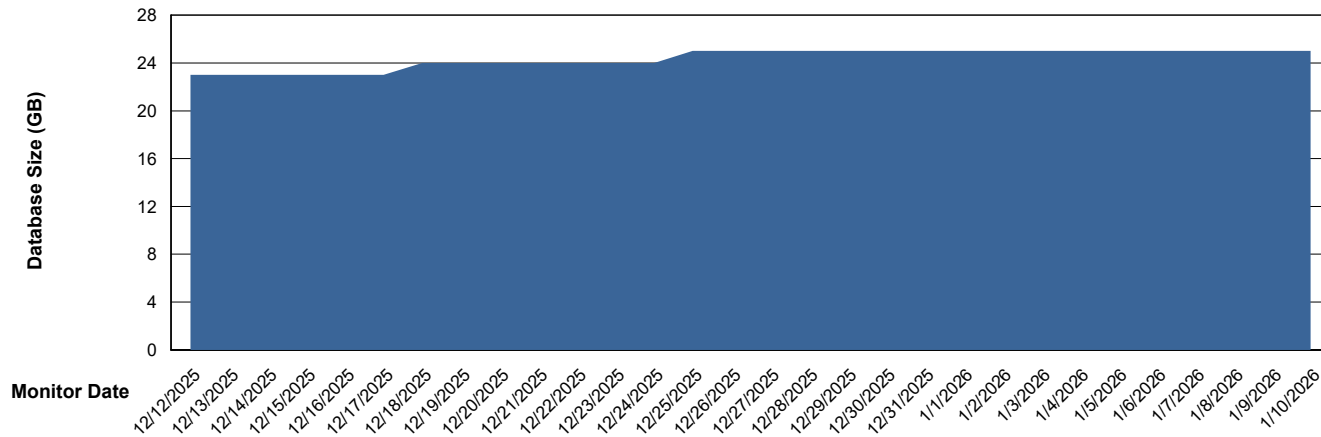

Customer CTR OCI JED Production
Database ID 207

DATABASE SIZE CTR-BI-JED_ABS1

Database growth over last month

DATABASE SIZE CTR-DBS1-JED_PROD_ABS1

Database growth over last month

Weekly SLA Customer Report