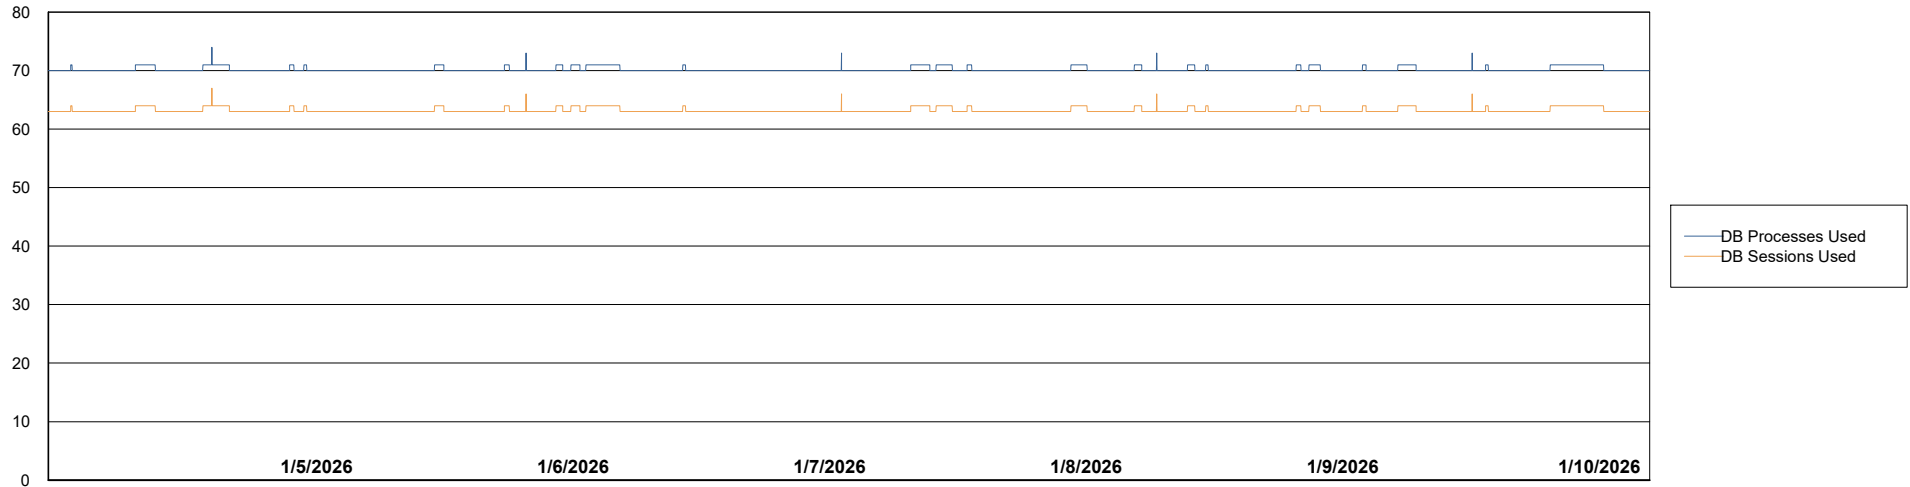

Database Performance CTR-DBS2-JED_PROD_HSBABS1

DB Processes Max 0
DB Processes Max 1,000
DB Processes Max 4