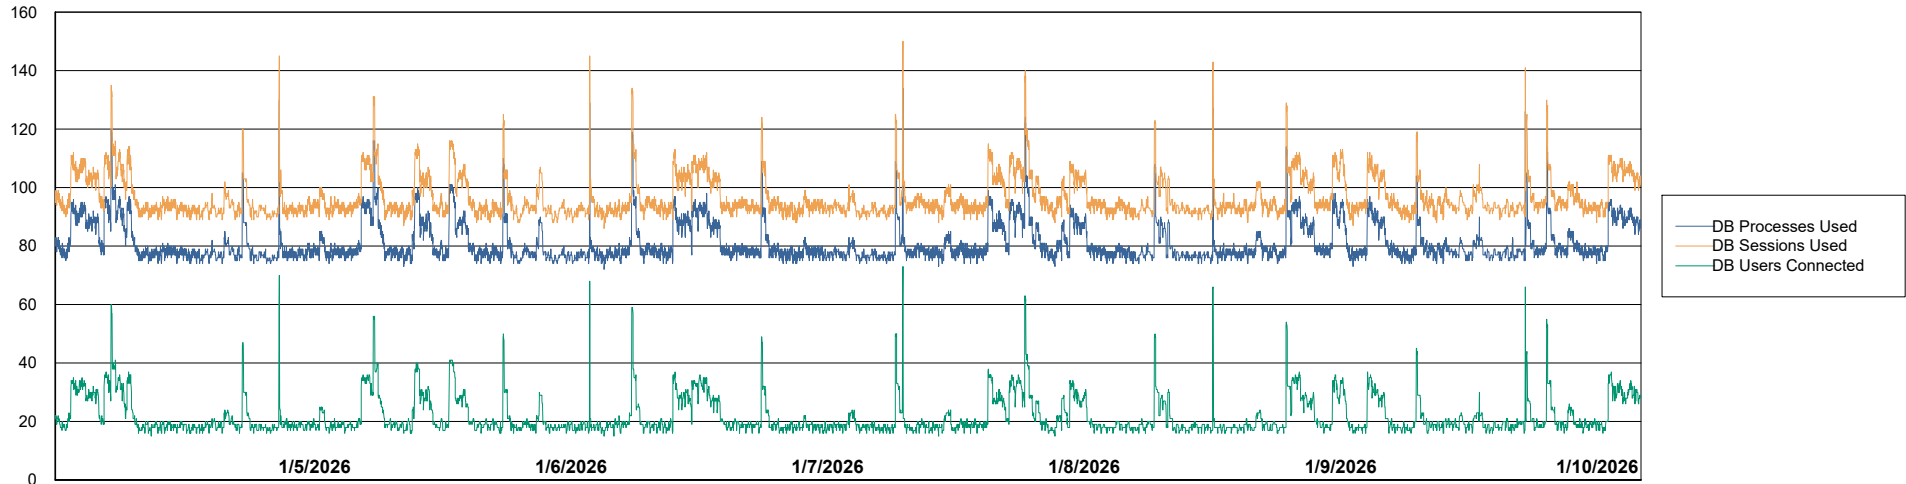

Database Performance CTR-BI-JED_ABS1