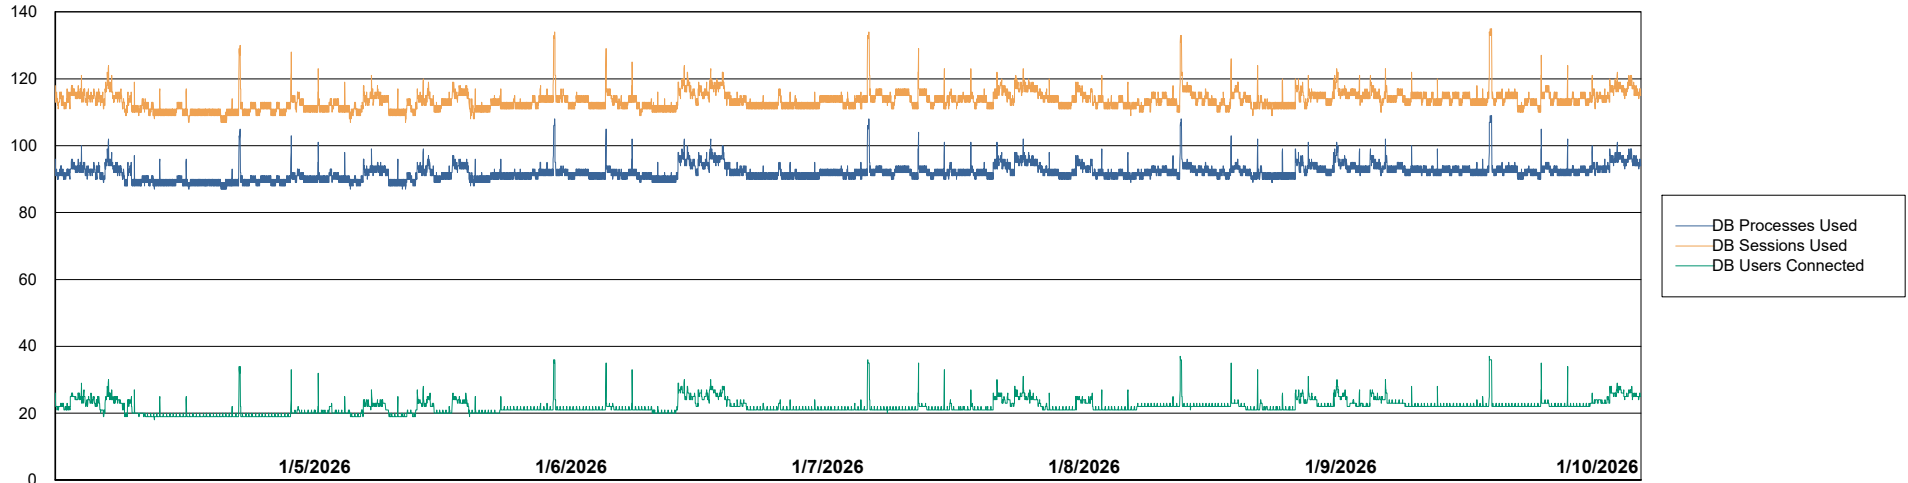

Weekly SLA Customer Report

Customer CTR OCI JED Production
Database ID 207

Database Performance CTR-BI-JED_ABS1

Weekly SLA Customer Report

Customer CTR OCI JED Production
Database ID 207

Database Performance CTR-DBS1-JED_PROD_ABS1