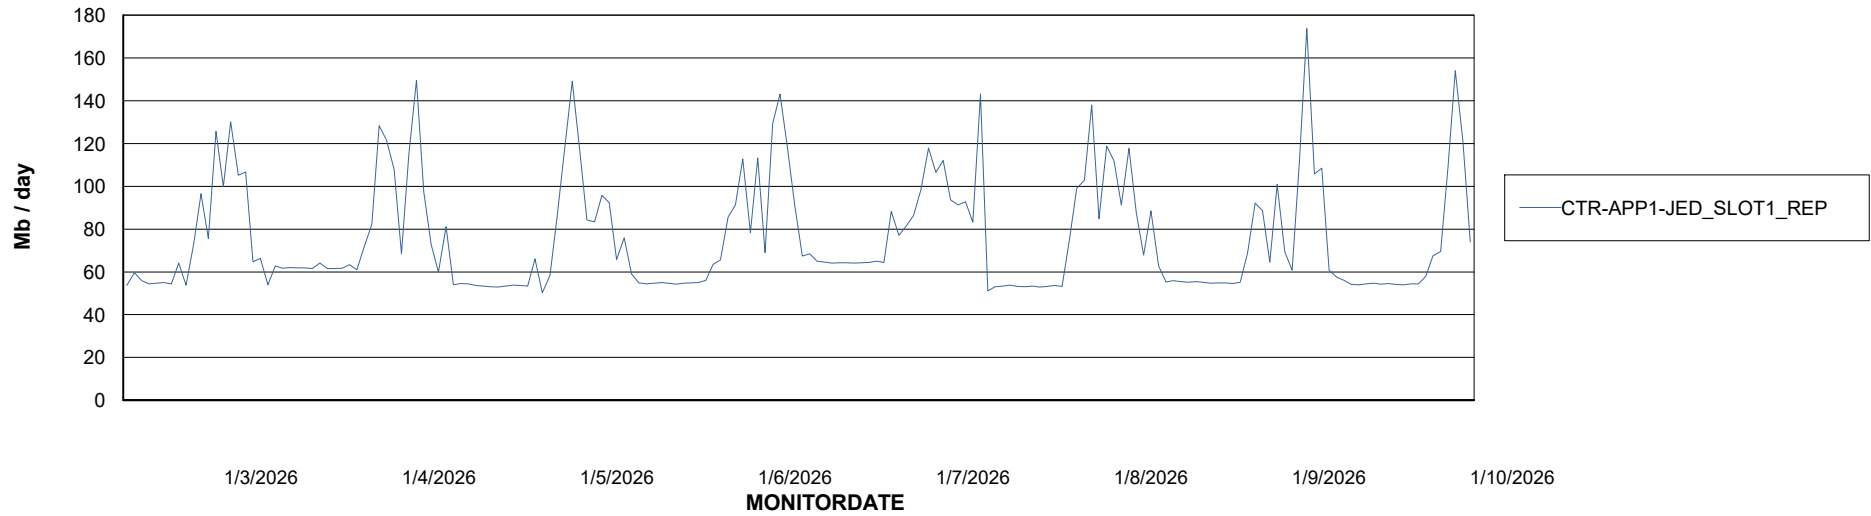

Avg users per day per ABS server

Weekly SLA Customer Report

Customer CTR OCI JED Production
Database ID 207

ABSSolute Application ReportServer Services

Avg memory used per ReportServer Service

Weekly SLA Customer Report