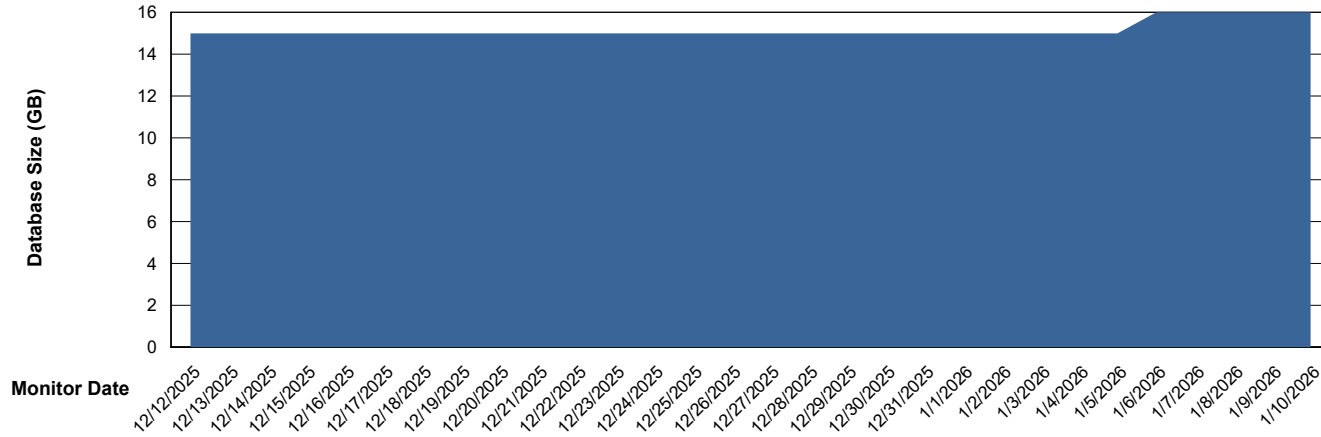

Weekly SLA Customer Report

Customer CTR OCI JED Production
Database ID 207

Database Performance CTR-BI-JED_ABS1

Weekly SLA Customer Report

Customer CTR OCI JED Production
Database ID 207

Database Performance CTR-DBS1-JED_PROD_ABS1

Weekly SLA Customer Report

Customer CTR OCI JED Production
Database ID 207

Database Performance CTR-DBS2-JED_PROD_HSBABS1

DB Processes Max 0
DB Processes Max 1,000
DB Processes Max 4

Weekly SLA Customer Report

Customer CTR OCI JED Production
Database ID 207

DATABASE SIZE CTR-BI-JED_ABS1

Database growth over last month

DATABASE SIZE CTR-DBS1-JED_PROD_ABS1

Database growth over last month

Weekly SLA Customer Report