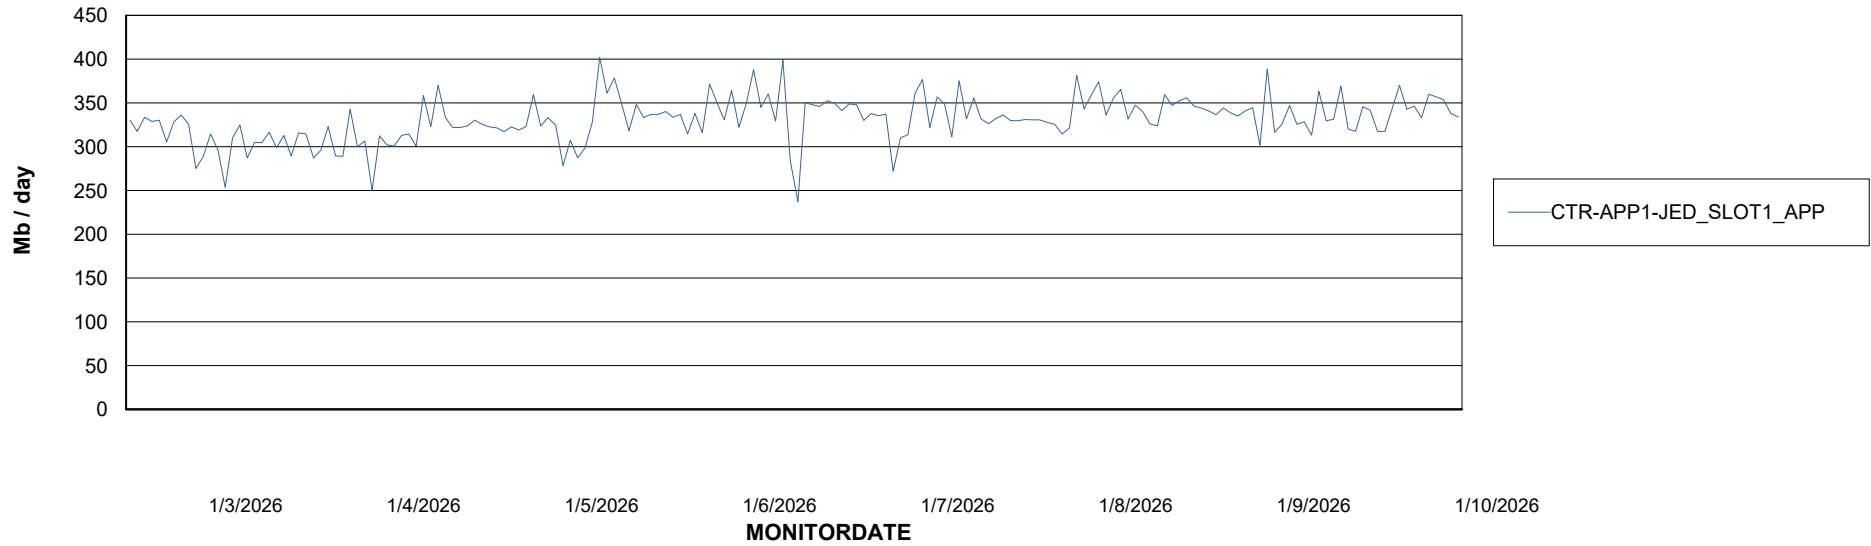

Standby Database Health CTR OCI JED Production

Recovery lag for last 7 days

Weekly SLA Customer Report

Customer CTR OCI JED Production
Database ID 207

ABSSolute Application Server Services

Avg memory used per ABS Server Service