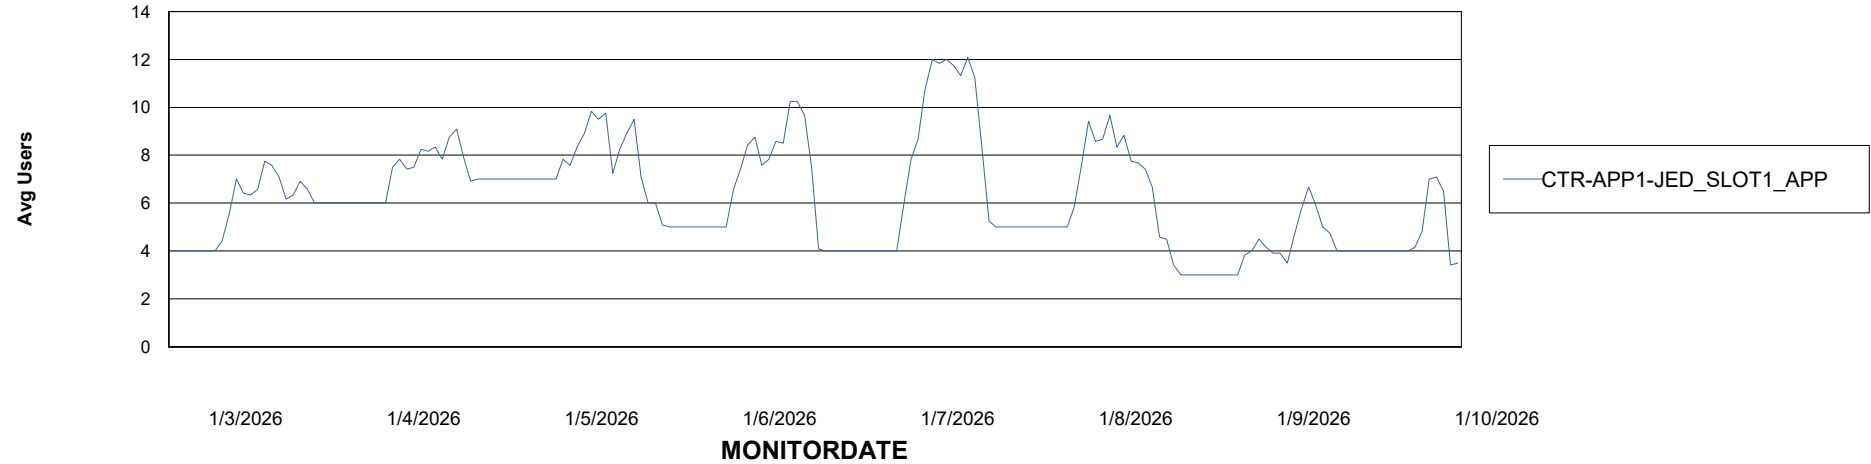

Avg users per day per ABS server