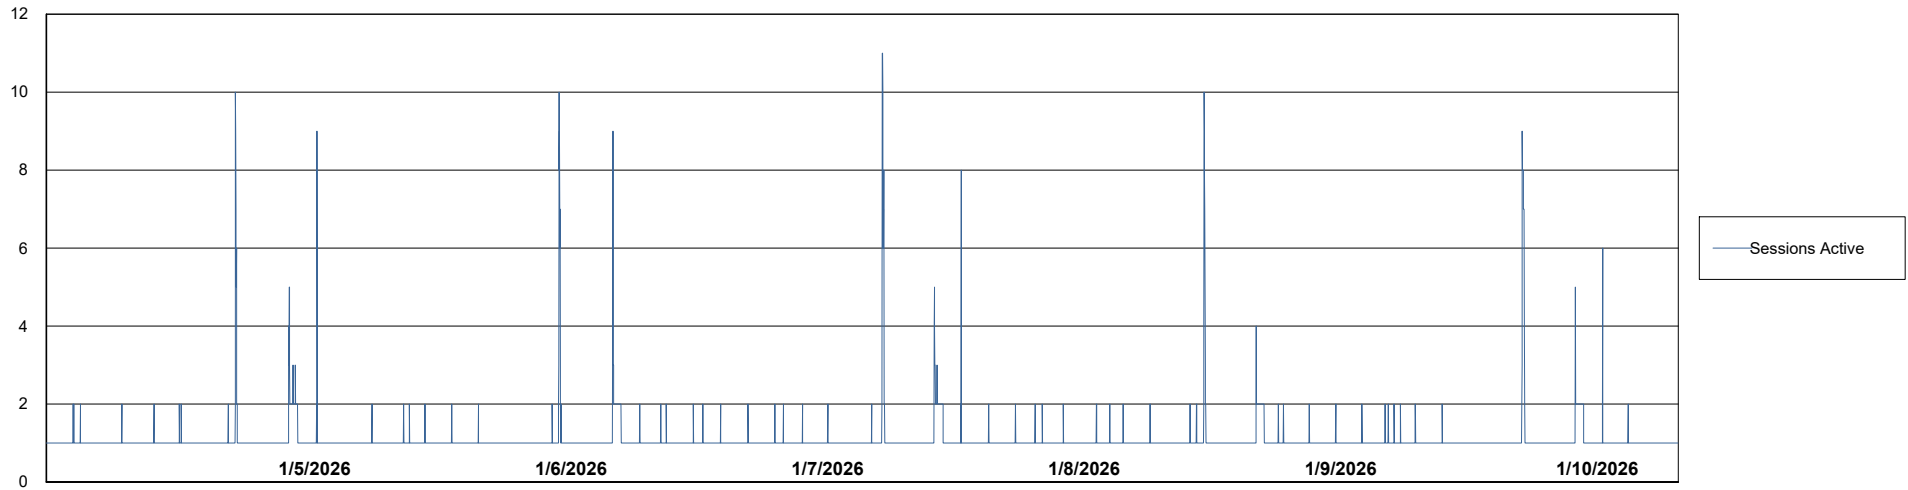

Weekly SLA Customer Report

Customer CTR OCI JED Production
Database ID 207

Database Performance CTR-BI-JED_ABS1

Weekly SLA Customer Report

Customer CTR OCI JED Production
Database ID 207

Database Performance CTR-DBS1-JED_PROD_ABS1