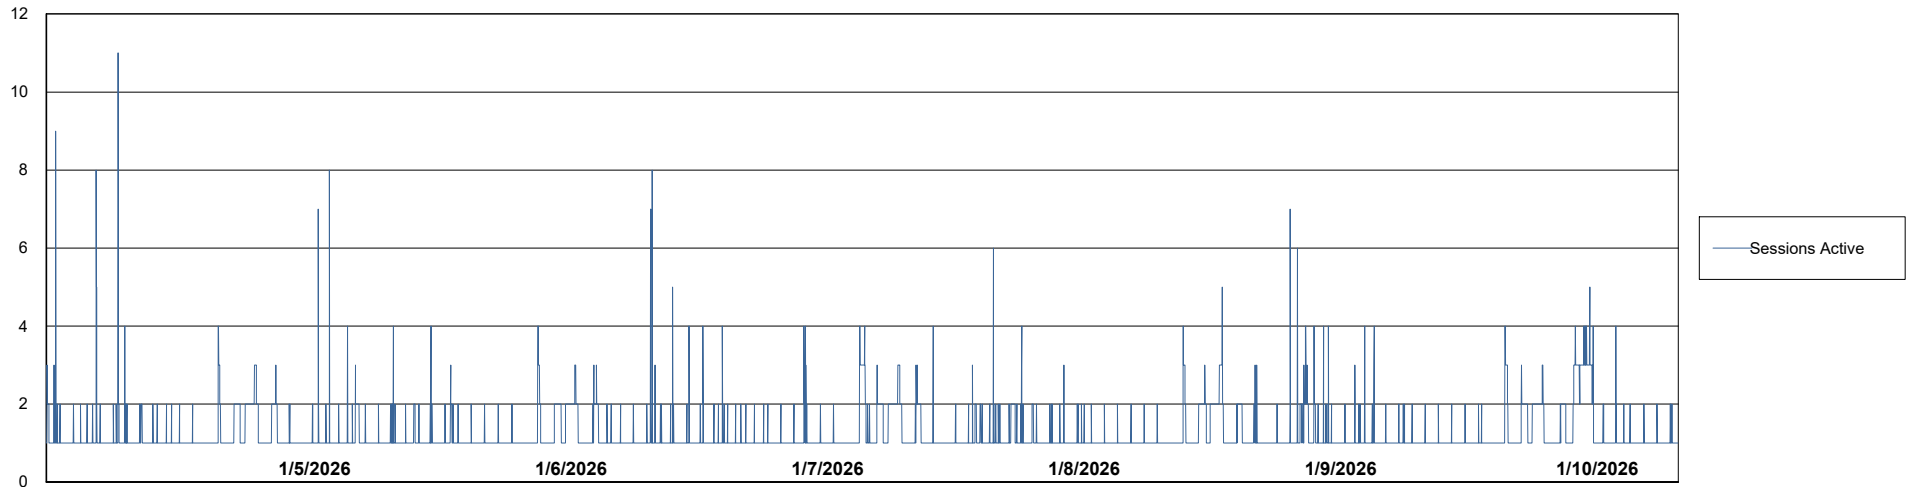

Database Performance: CLB-BI2-AMS_ABS1_DB