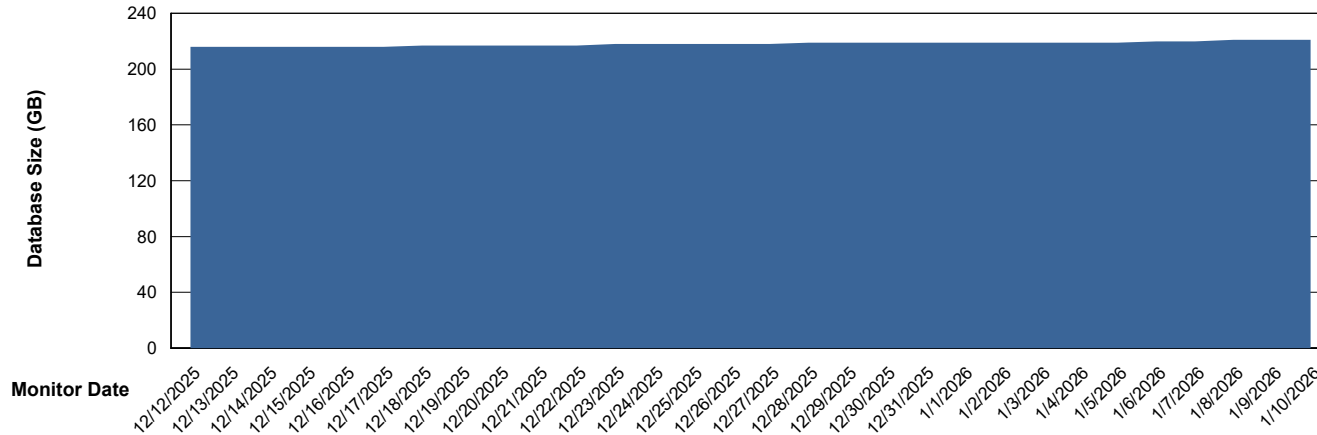

Weekly SLA Customer Report

Customer CLB OCI AMS Production
Database ID 196

Database Performance CLB-DBS2-AMS_PROD_HSBABS1

DB Processes Max 1,000
DB Processes Max 4
DB Processes Max 0

Weekly SLA Customer Report

Customer CLB OCI AMS Production
Database ID 196

DATABASE SIZE CLB-BI2-AMS_ABS1_DB

Database growth over last month

DATABASE SIZE CLB-DBS1-AMS_PROD_ABS1

Database growth over last month

Weekly SLA Customer Report