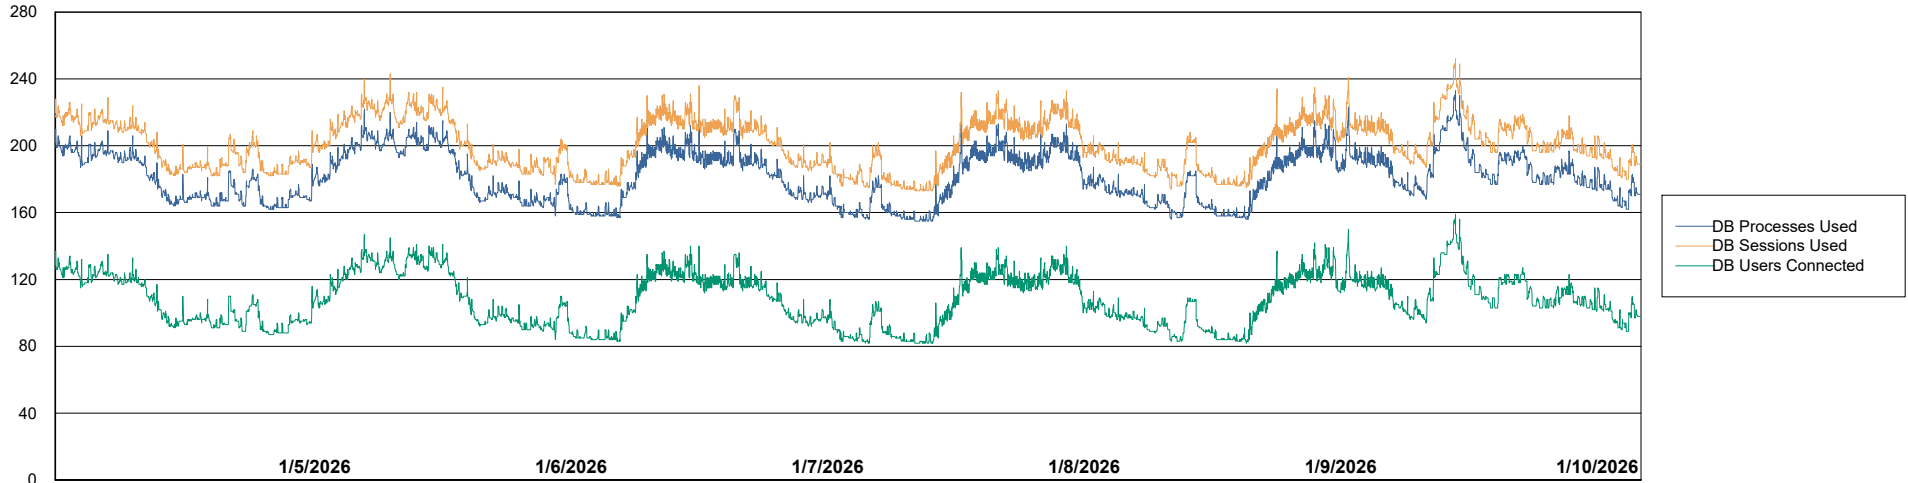

Weekly SLA Customer Report

Customer: CLB OCI AMS Production
Database ID: 196

Database Performance: CLB-BI2-AMS_ABS1_DB

Weekly SLA Customer Report

Customer: CLB OCI AMS Production
Database ID: 196

Database Performance: CLB-DBS1-AMS_PROD_ABS1