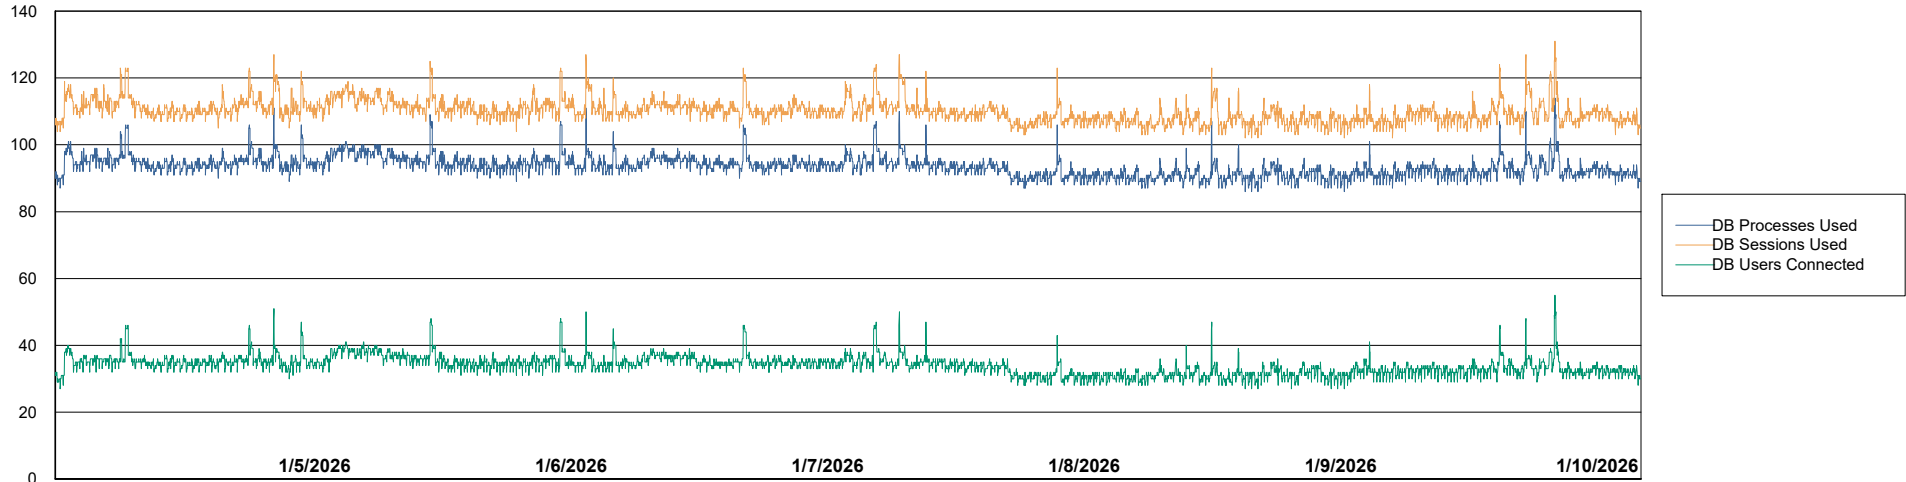

Database Performance: CLB-BI2-AMS_ABS1_DB