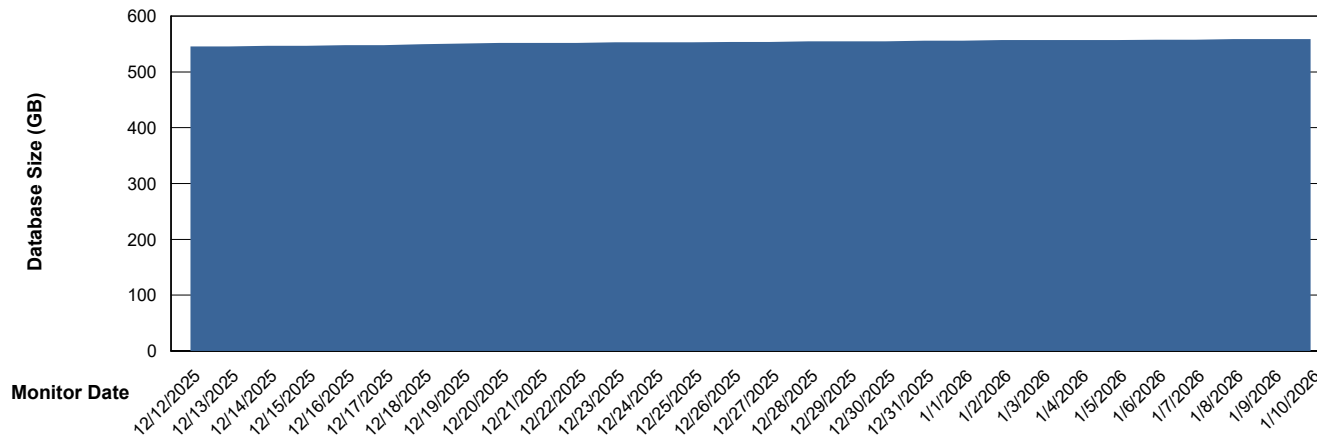

Customer CLB OCI AMS Production
Database ID 196

DATABASE SIZE CLB-BI2-AMS_ABS1_DB

Database growth over last month

DATABASE SIZE CLB-DBS1-AMS_PROD_ABS1

Database growth over last month

Weekly SLA Customer Report