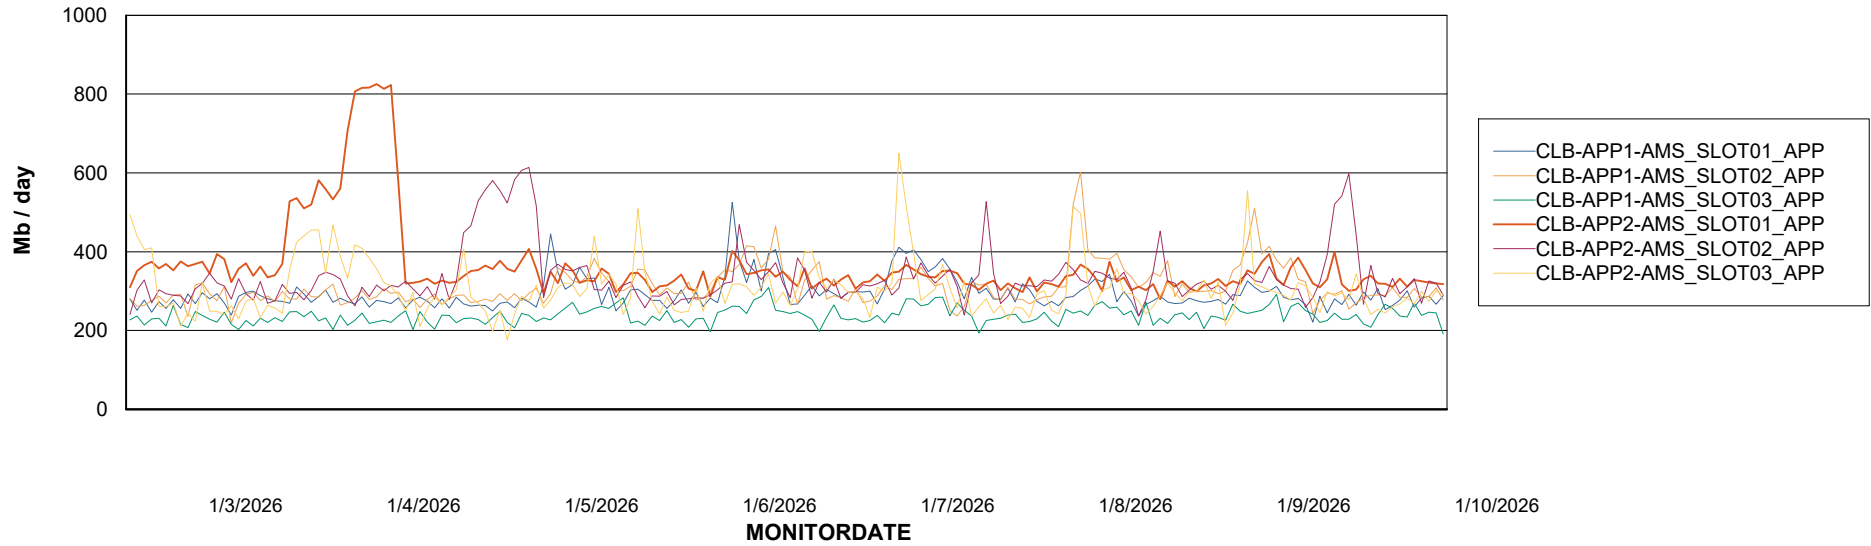

ABSSolute Application Server Services

Avg memory used per ABS Server Service