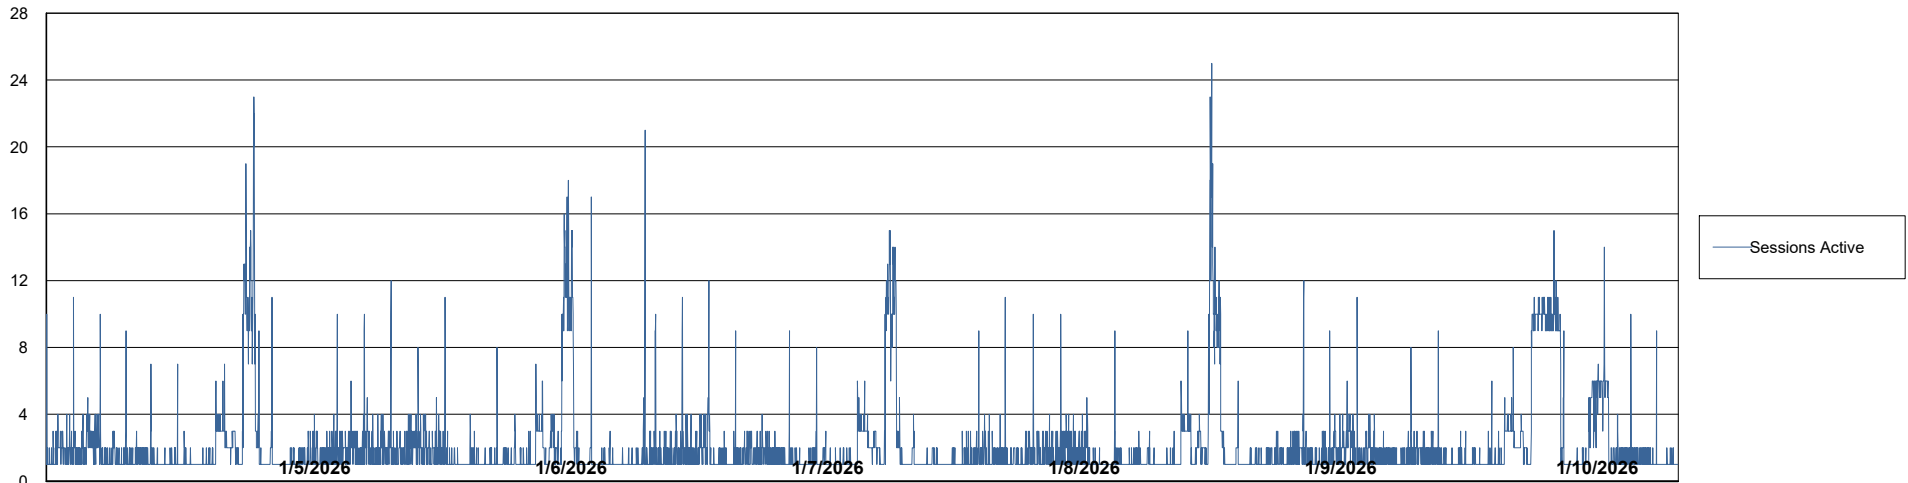

Weekly SLA Customer Report

Customer: CLB OCI AMS Production
Database ID: 196

Database Performance: CLB-BI2-AMS_ABS1_DB

Weekly SLA Customer Report

Customer: CLB OCI AMS Production
Database ID: 196

Database Performance: CLB-DBS1-AMS_PROD_ABS1