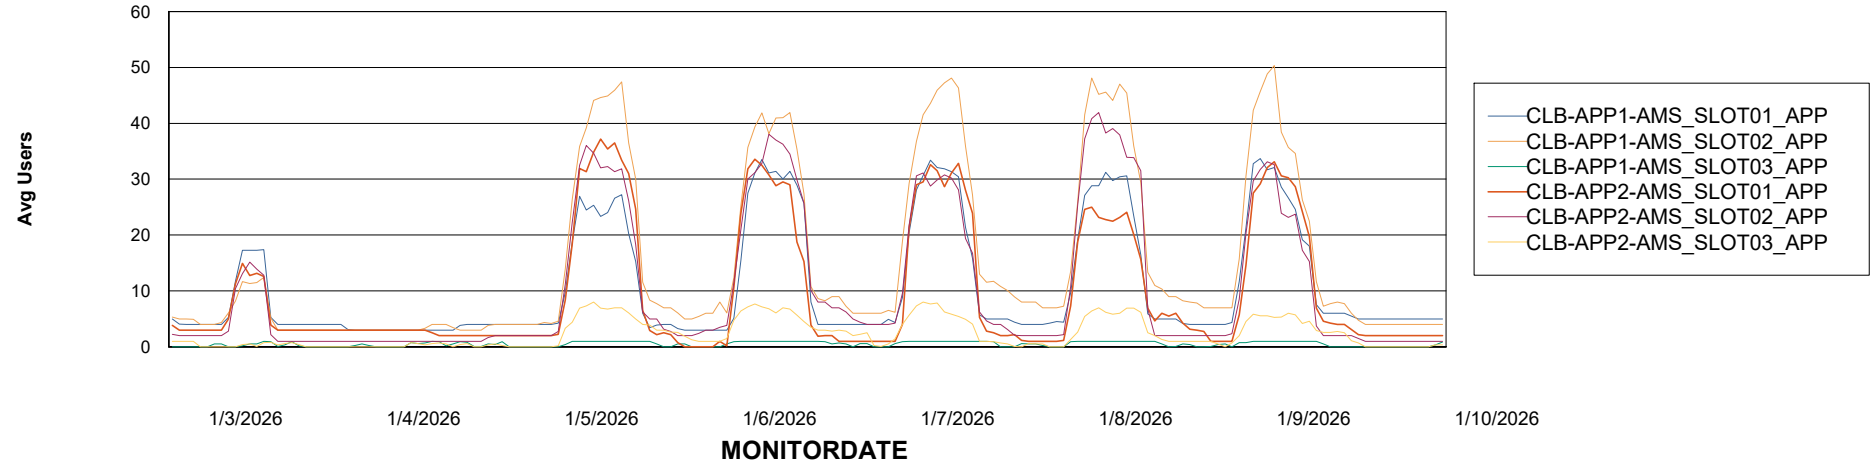

Avg users per day per ABS server