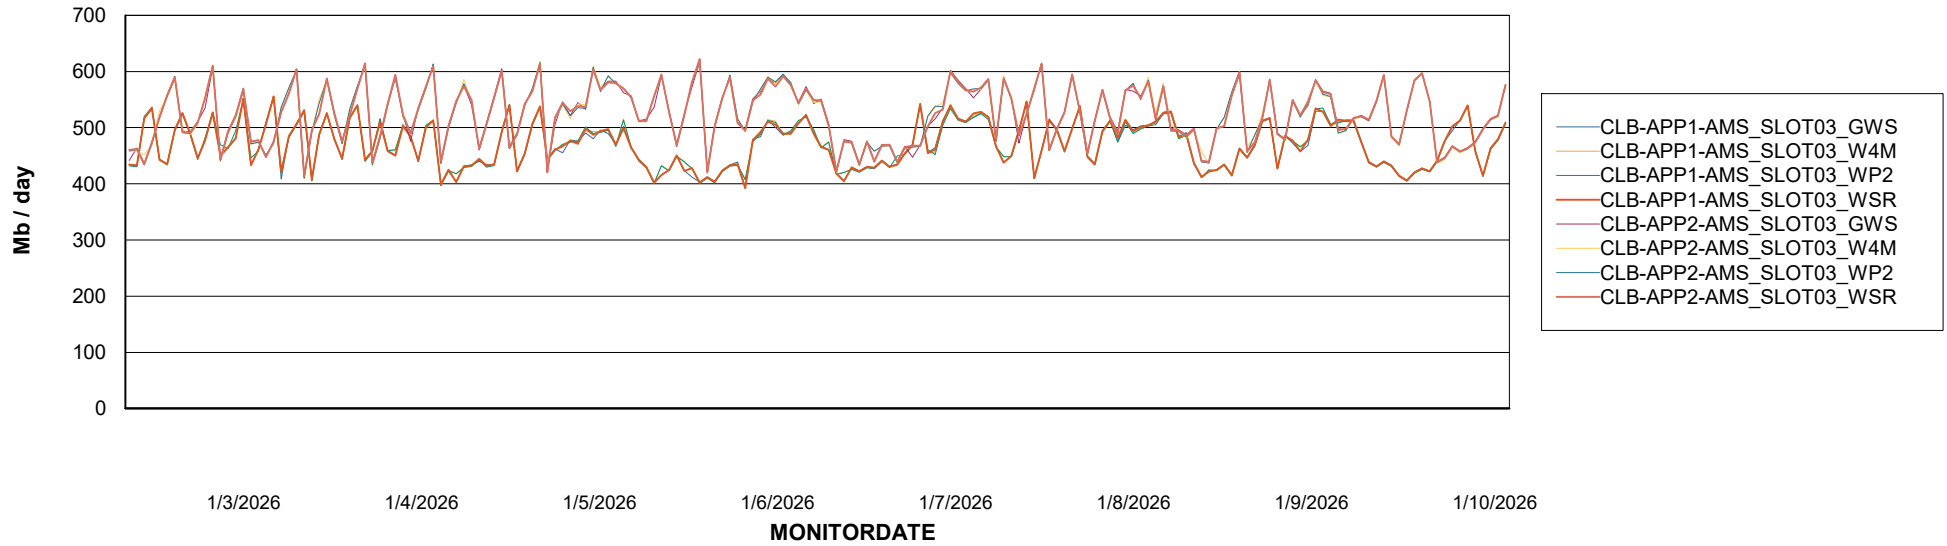

ABSSolute Web Component Services

Avg memory used per ABS Web component