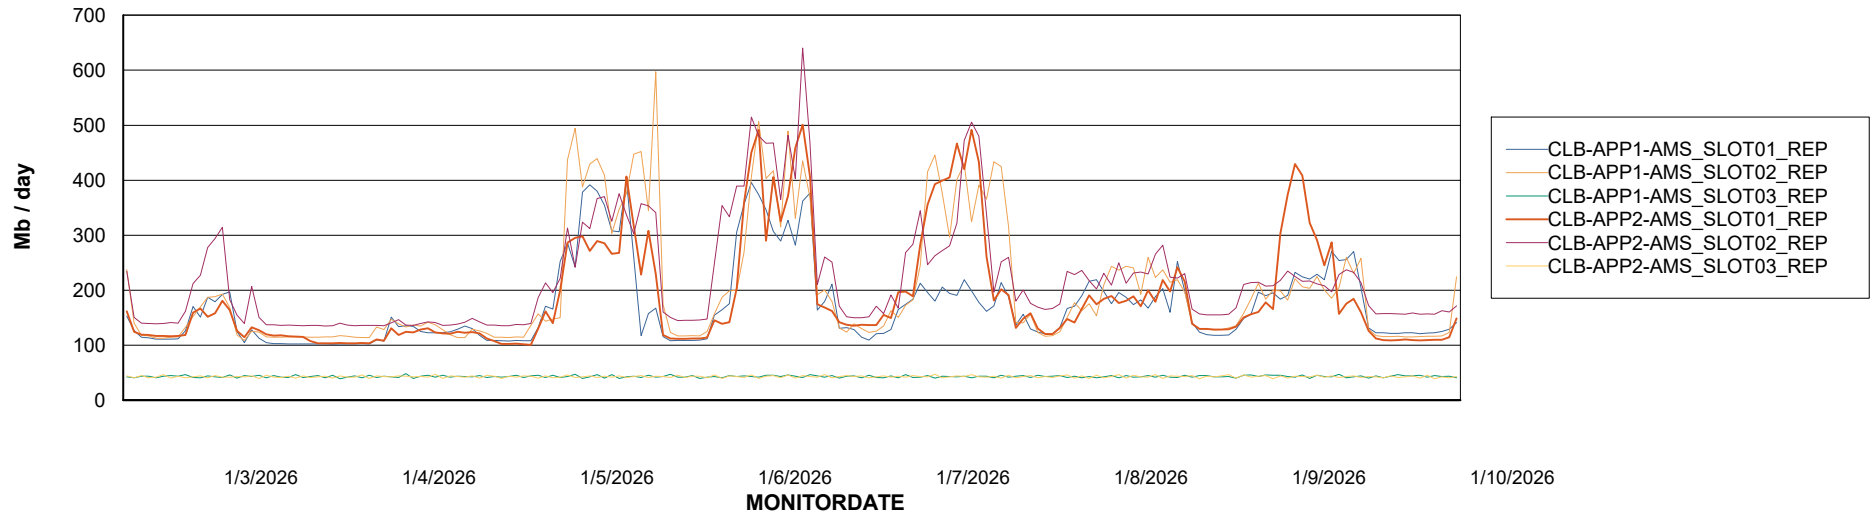

Avg memory used per ABS Server Service

Avg users per day per ABS server

Weekly SLA Customer Report

Customer CLB OCI AMS Production
Database ID 196

ABSSolute Application ReportServer Services

Avg memory used per ReportServer Service