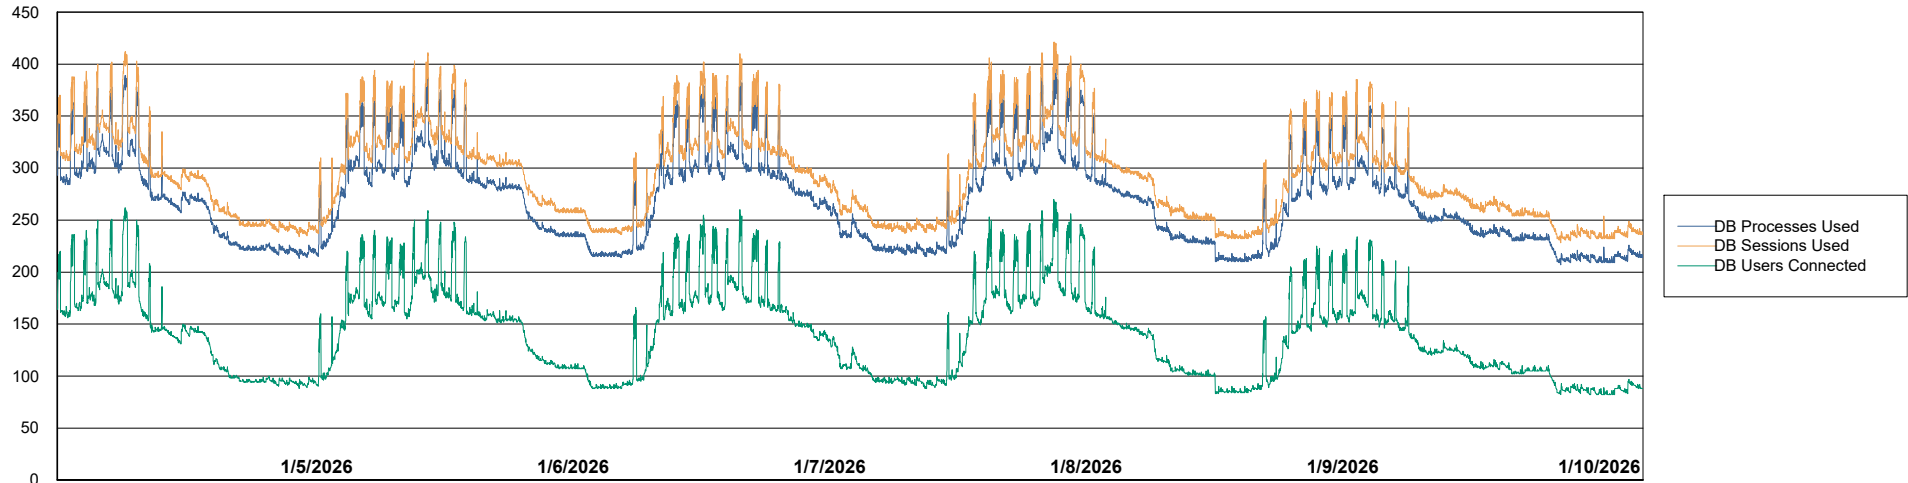

Weekly SLA Customer Report

Customer BNL_Production
 Database ID 83

Harddisk Usage BNL_PRD_vm-absa03

	Free disk space on C: (%)	Total disk space on C: (Gb)	Used disk space on C: (Gb)	Free disk space on D: (%)	Total disk space on D: (Gb)	Used disk space on D: (Gb)	Free disk space on E: (%)	Total disk space on E: (Gb)	Used disk space on E: (Gb)
1/10/2026	58	127	54	61	127	50	92	64	5
1/9/2026	58	127	54	61	127	50	92	64	5
1/8/2026	58	127	54	61	127	50	92	64	5
1/7/2026	58	127	54	61	127	50	92	64	5
1/6/2026	58	127	54	61	127	50	92	64	5
1/5/2026	58	127	54	61	127	50	92	64	5
1/4/2026	58	127	54	61	127	50	92	64	5

Weekly SLA Customer Report

Customer BNL_Production
Database ID 83

Database Performance BNLDB_Production

Weekly SLA Customer Report

Customer BNL_Production
Database ID 83

Database Performance BNLDB_Standby

DB Processes Max 0
DB Processes Max 1,000
DB Processes Max 4