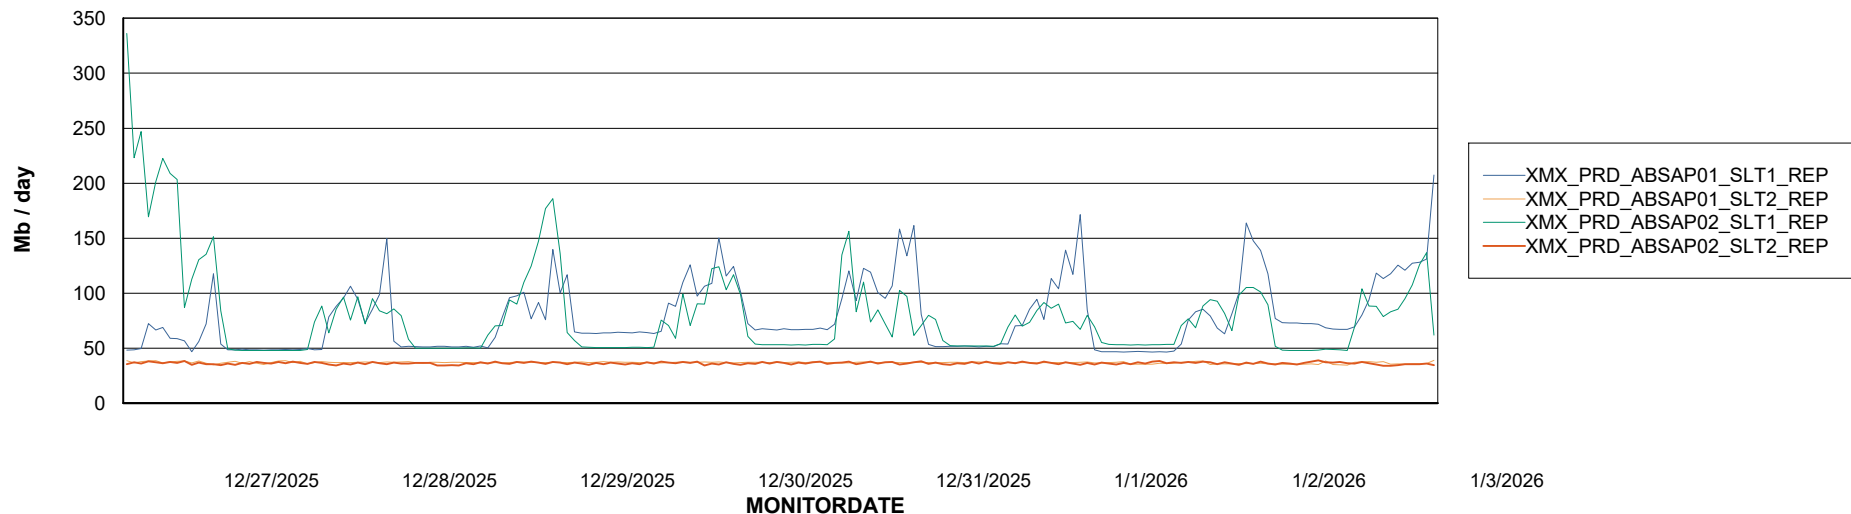

ABSSolute Application ReportServer Services

Avg memory used per ReportServer Service