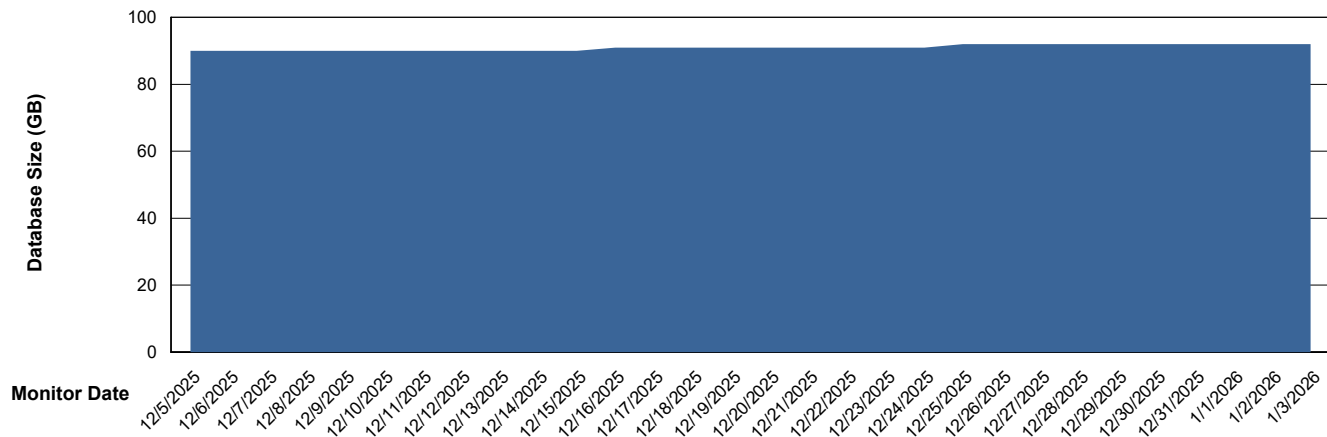

DB Processes Max 1,000
DB Processes Max 0
DB Processes Max 4

Weekly SLA Customer Report

Customer XMX Production (24/7)
 Database ID 146

DATABASE SIZE XMX_PROD_ABSDB01_PRDB_ABS1

Database growth over last month