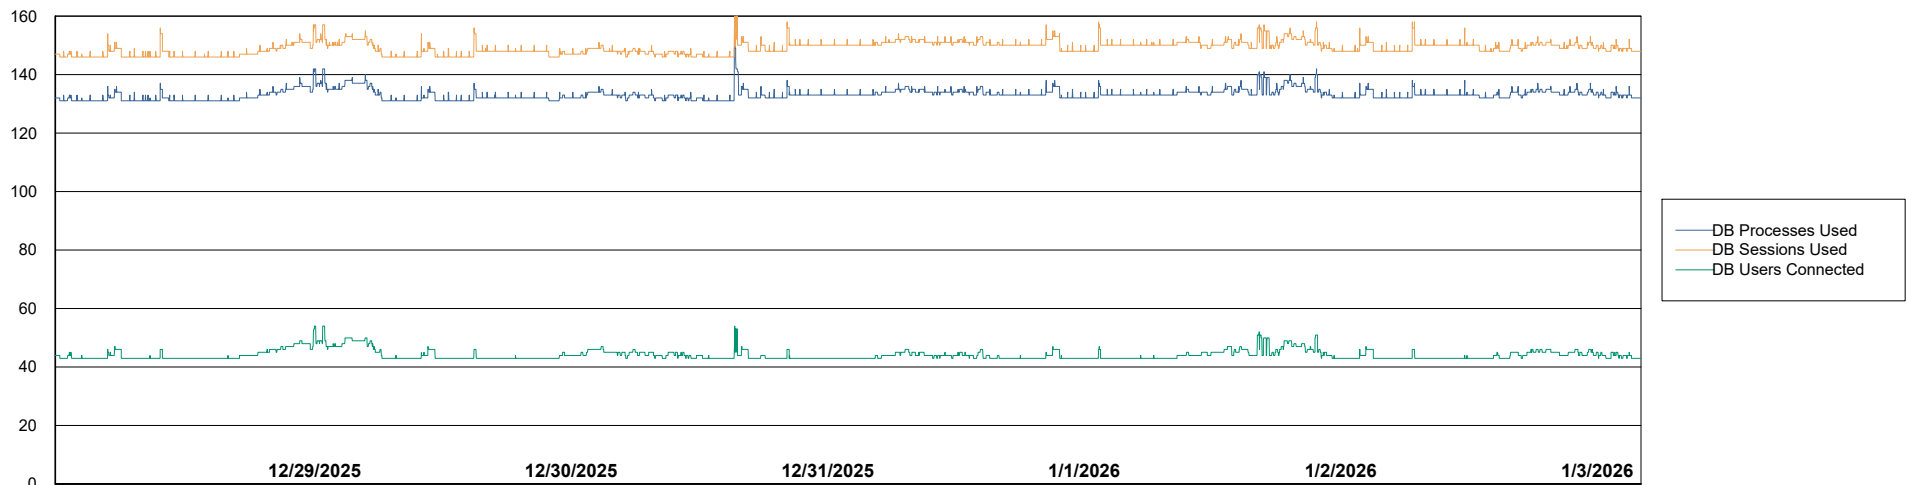

Weekly SLA Customer Report

Customer XMX Production (24/7)
Database ID 146

Harddisk Usage XMX_PROD_ABSDST

	Free disk space on C: (%)	Total disk space on C: (Gb)	Used disk space on C: (Gb)
1/3/2026	25	100	75
1/2/2026	25	100	75
1/1/2026	25	100	75
12/31/2025	25	100	75
12/30/2025	25	100	75
12/29/2025	25	100	75
12/28/2025	25	100	75

Weekly SLA Customer Report

Customer XMX Production (24/7)
Database ID 146

Database Performance XMX_PROD_ABSDB01_PRDB_ABS1

Weekly SLA Customer Report

Customer XMX Production (24/7)
Database ID 146

Database Performance XMX_PROD_ABSDB02_SBDB_HSBABS1