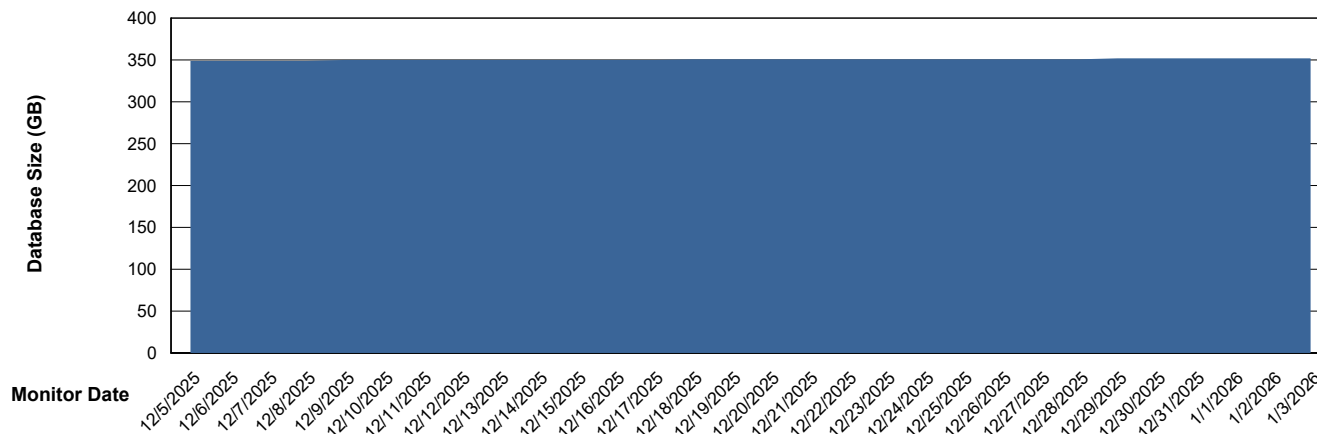

DATABASE SIZE VOS_PRD_ABSBI-2025_ABS1

Database growth over last month