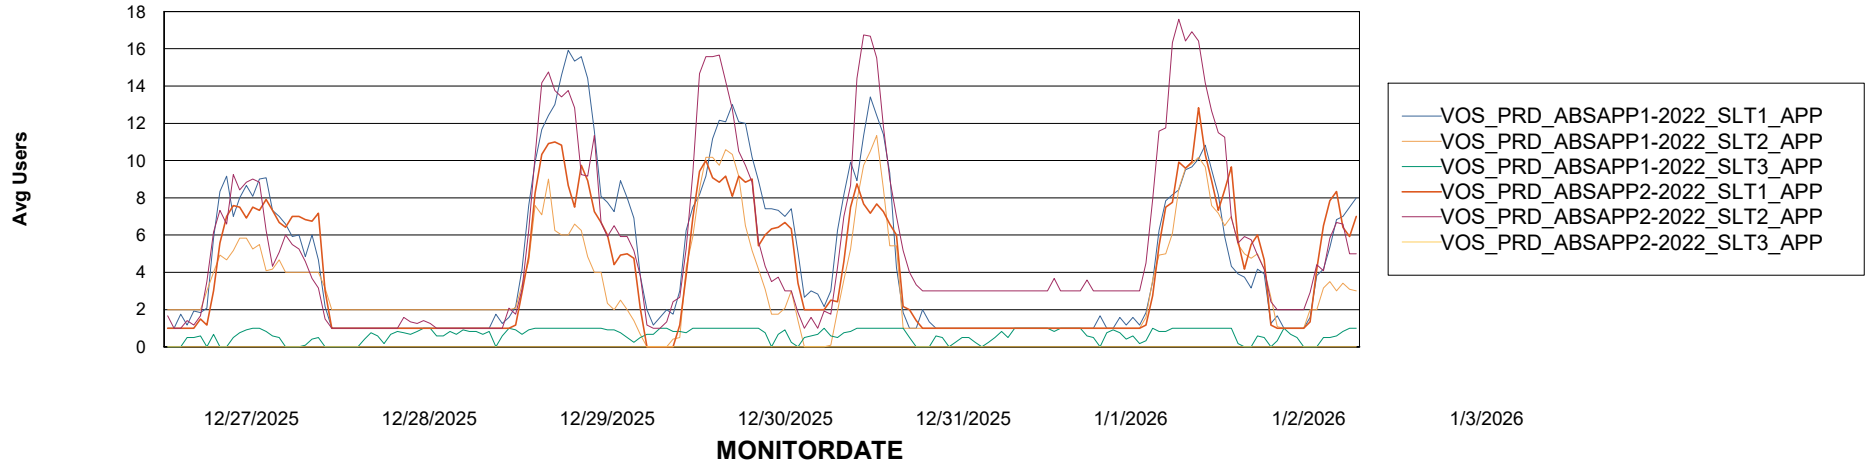

Avg users per day per ABS server