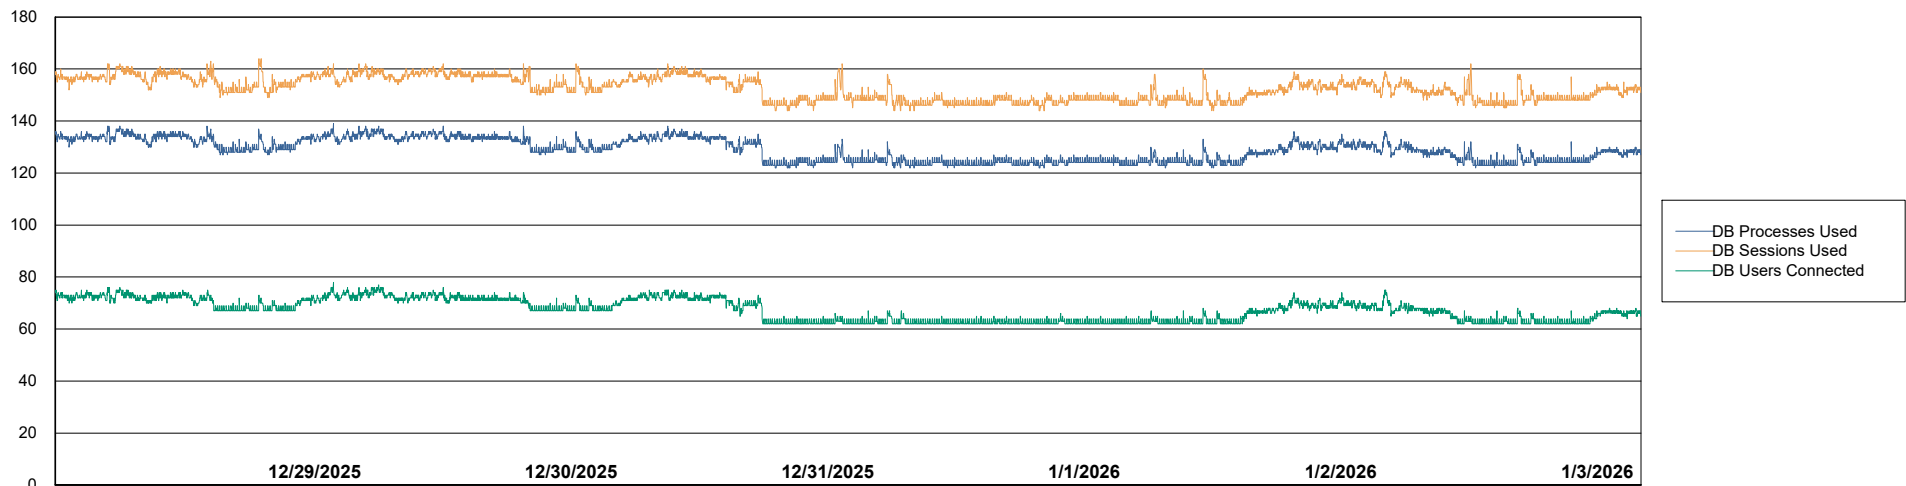

Database Performance VOS_PRD_ABSORA1-2022_ABS1