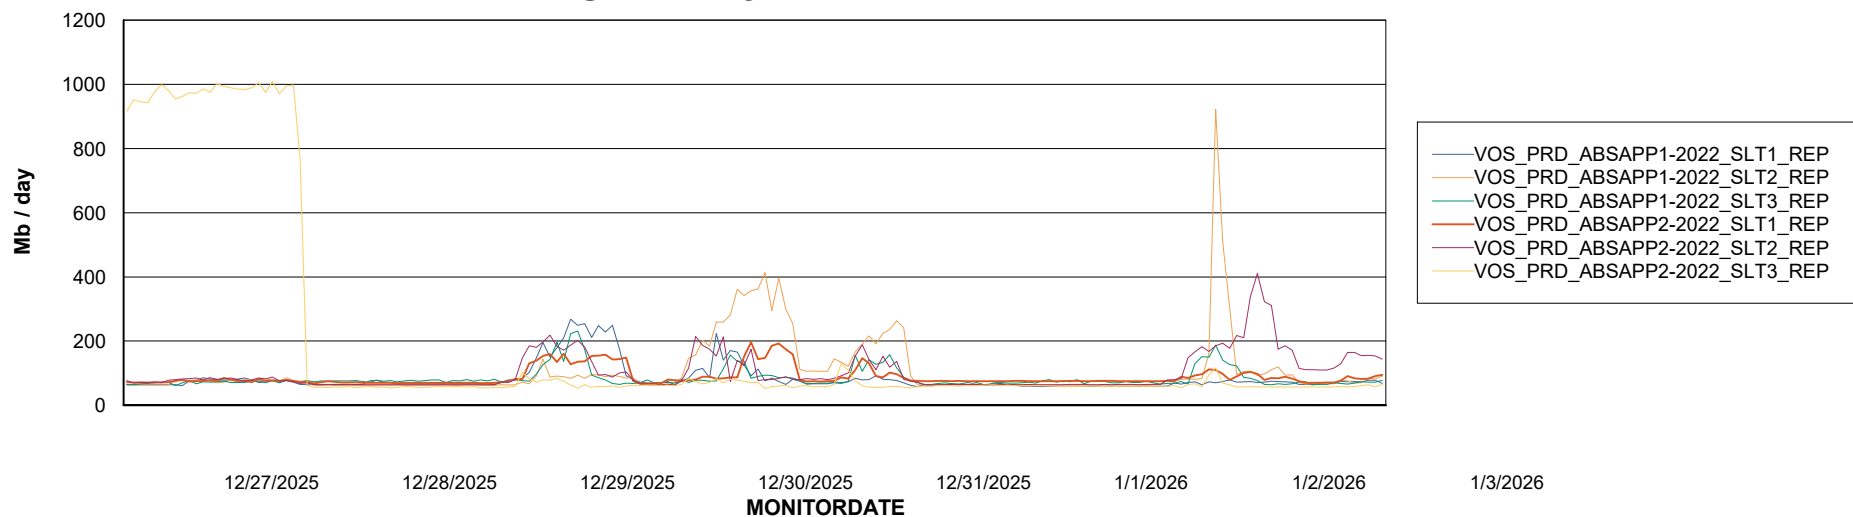

ABSSolute Application ReportServer Services

Avg memory used per ReportServer Service