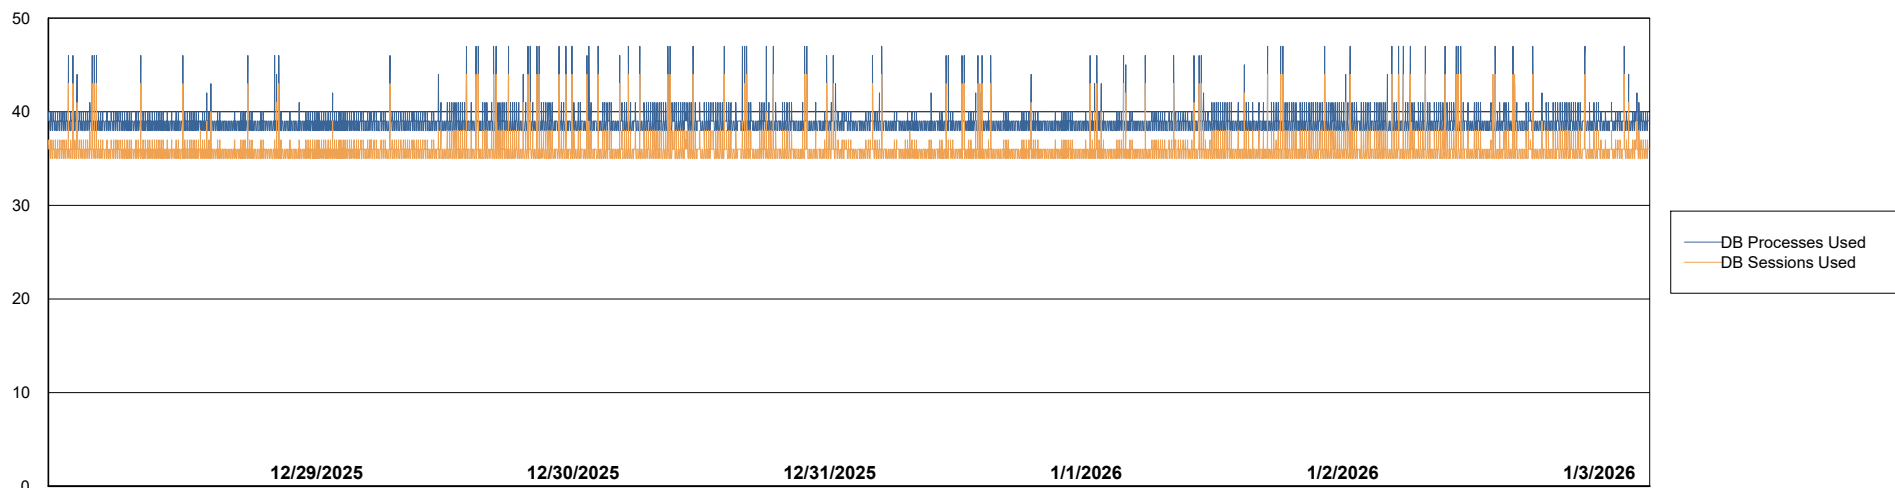

Database Performance VOS_PRD_ABSORA2-2022_HSBABS1

DB Processes Max 1,000