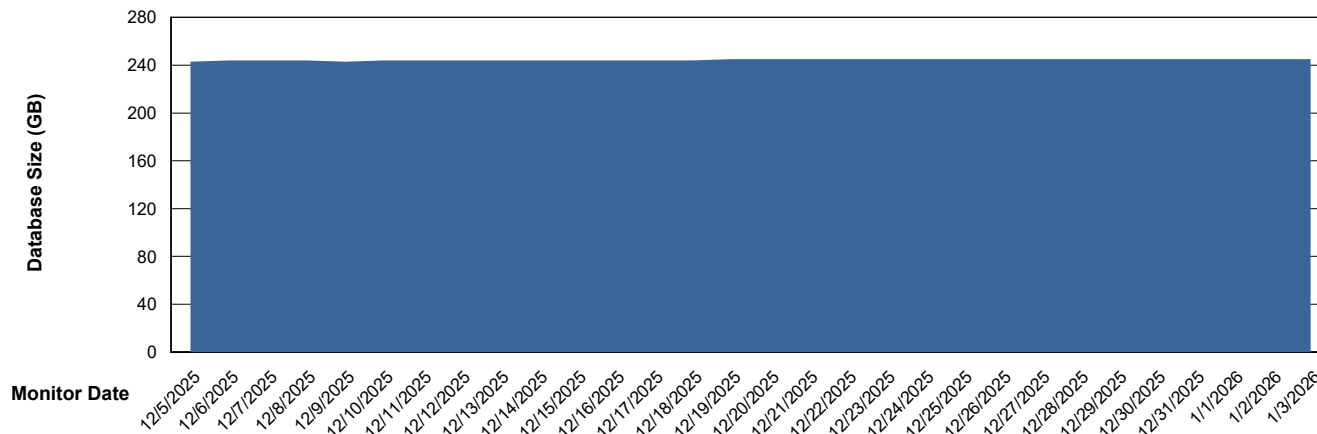

DATABASE SIZE VOS_PRD_ABSBI-2018_ABS1

Database growth over last month