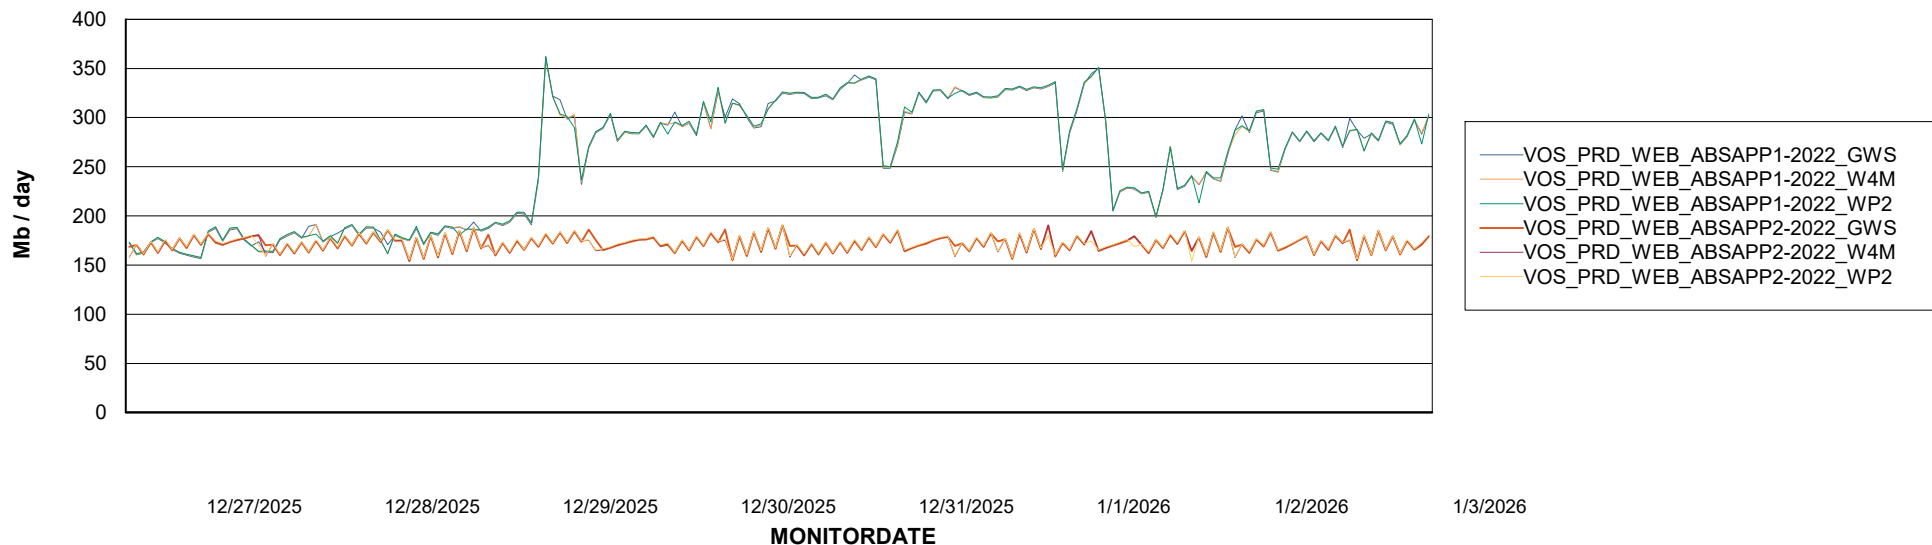

ABSSolute Web Component Services

Avg memory used per ABS Web component