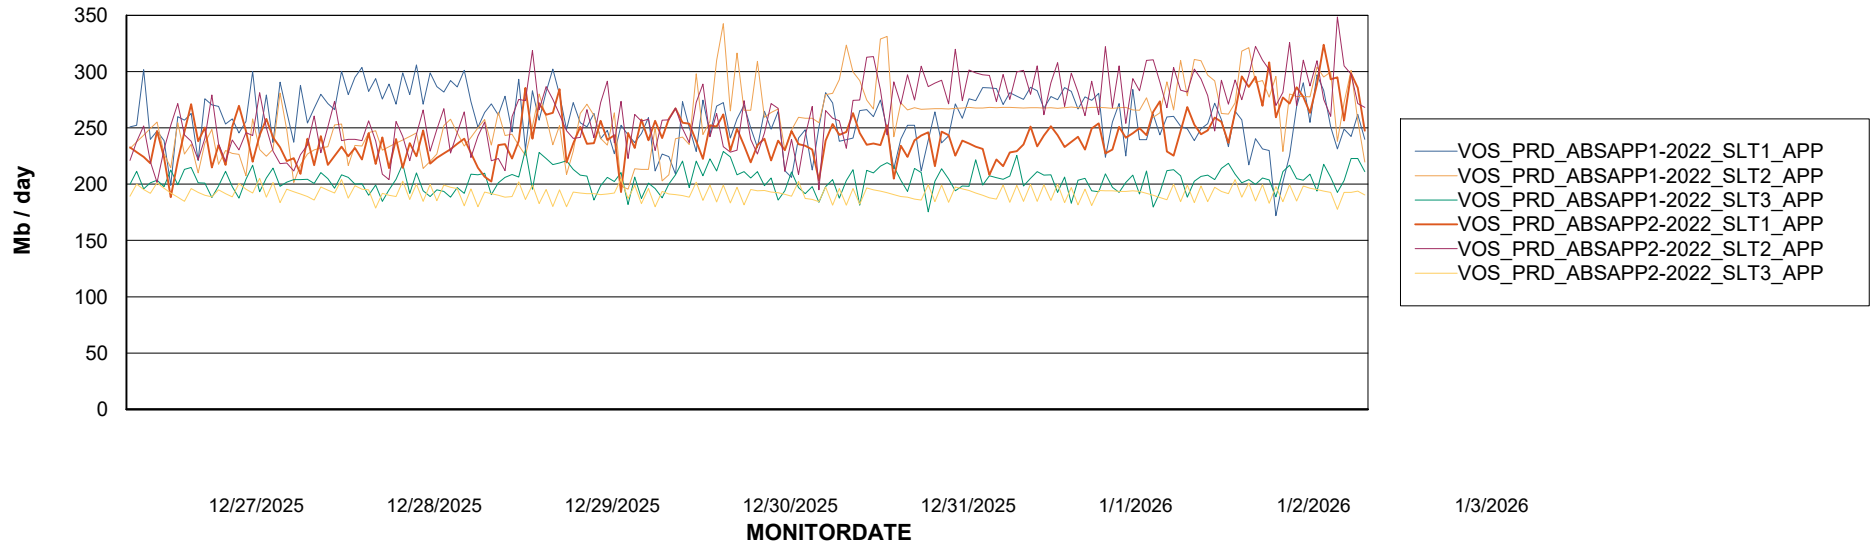

ABSSolute Application Server Services

Avg memory used per ABS Server Service