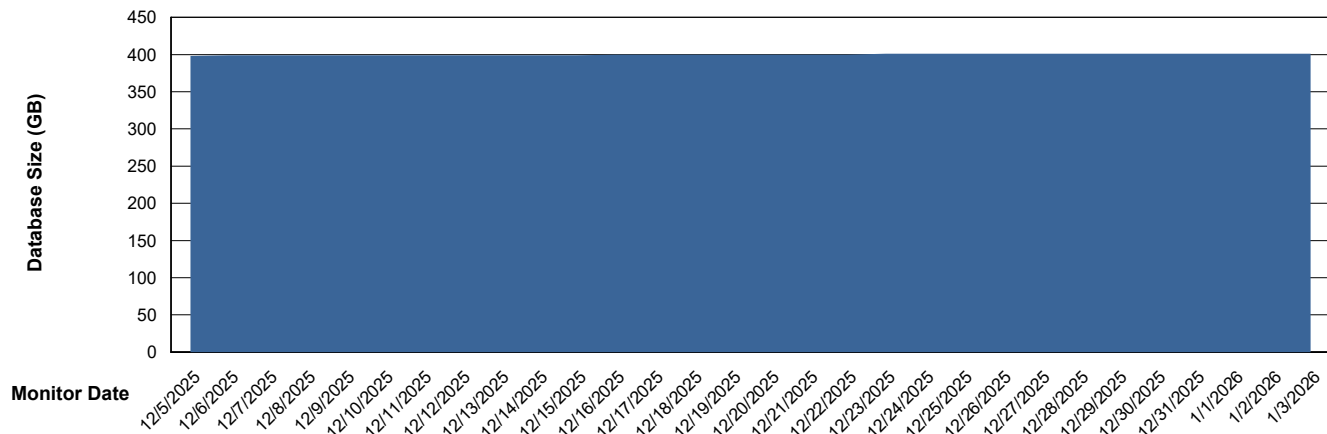

DATABASE SIZE STK_PRD_ABSDBORACLE01_ABS1

Database growth over last month