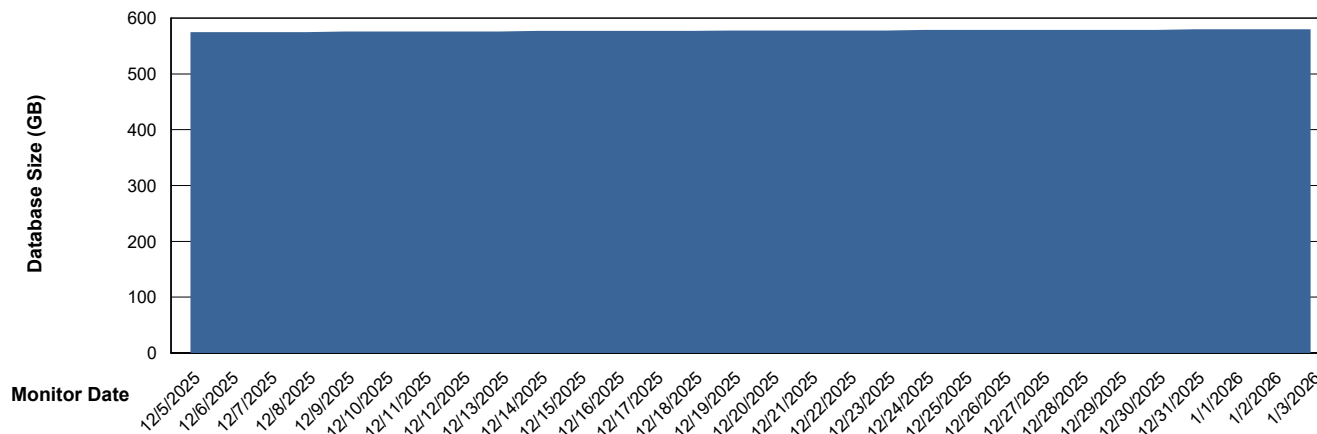

DATABASE SIZE SGS_PRD_ABS-DB16_ABS1

Database growth over last month