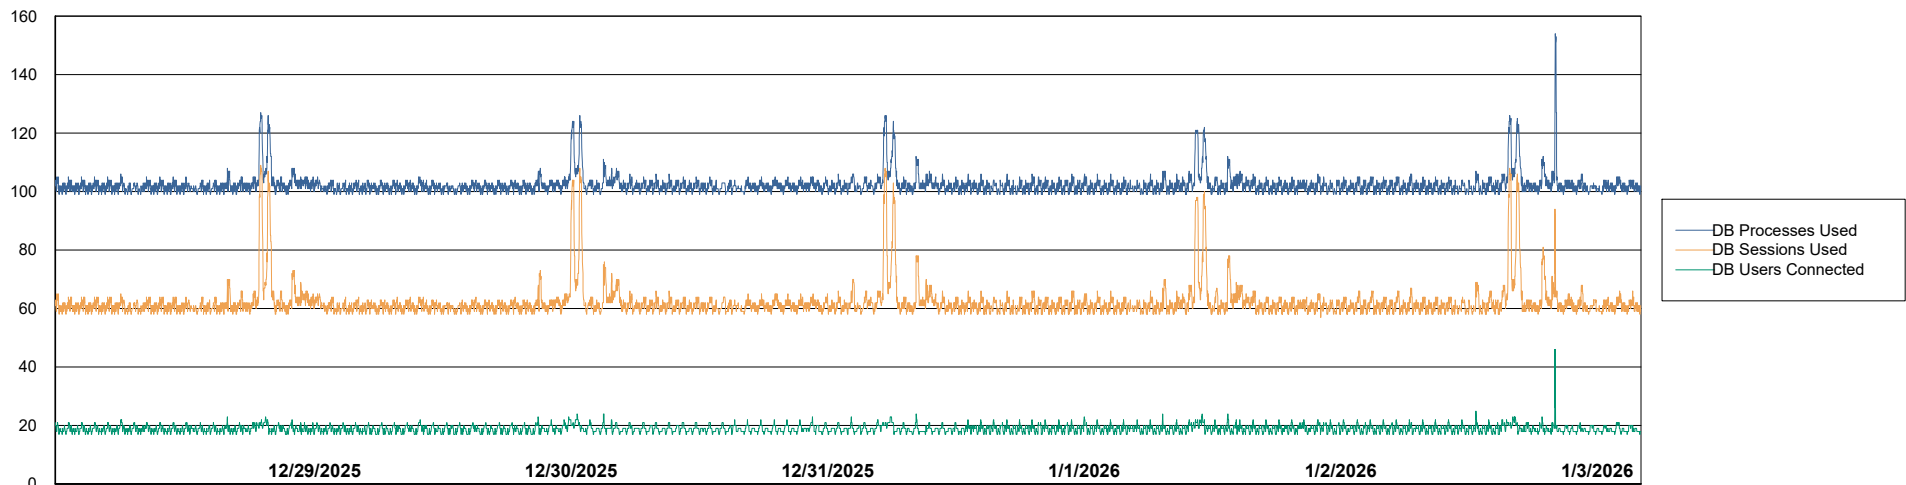

Database Performance SGS_PRD_ABS-BI02_ABS1