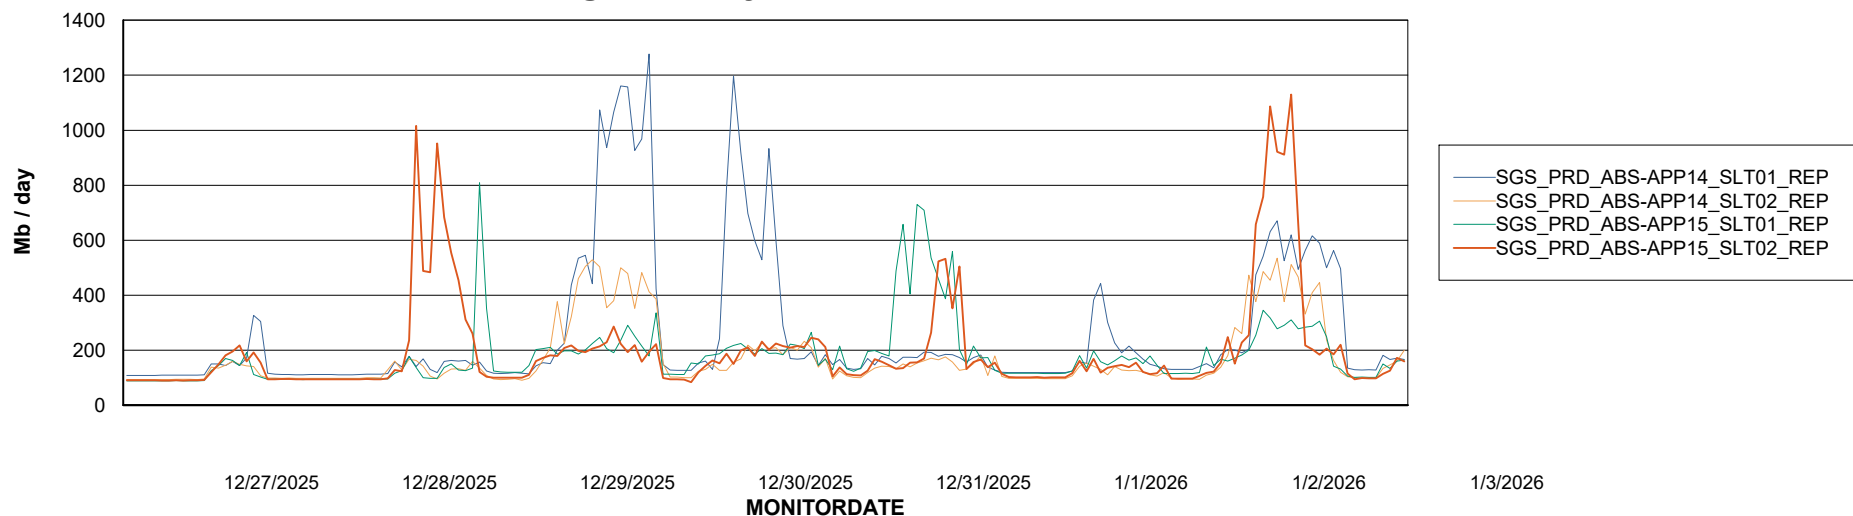

ABSSolute Application ReportServer Services

Avg memory used per ReportServer Service