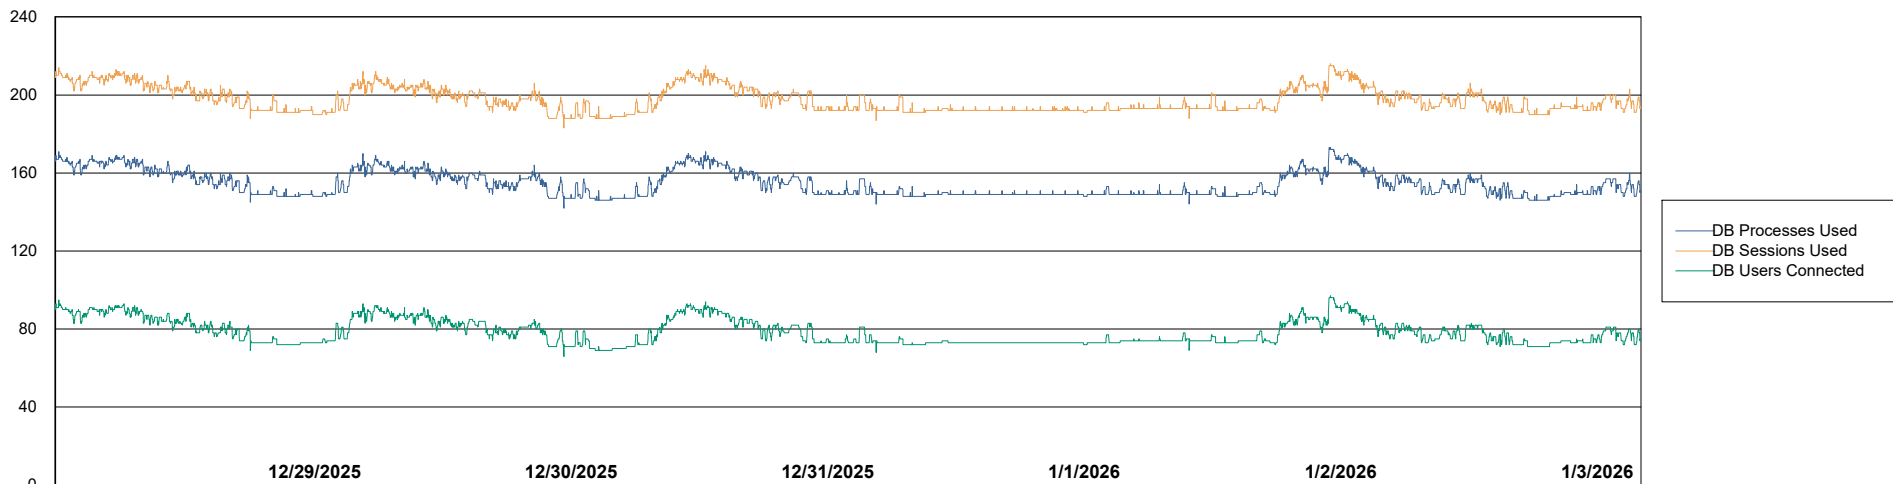

Database Performance SGS_PRD_ABS-DB16_ABS1