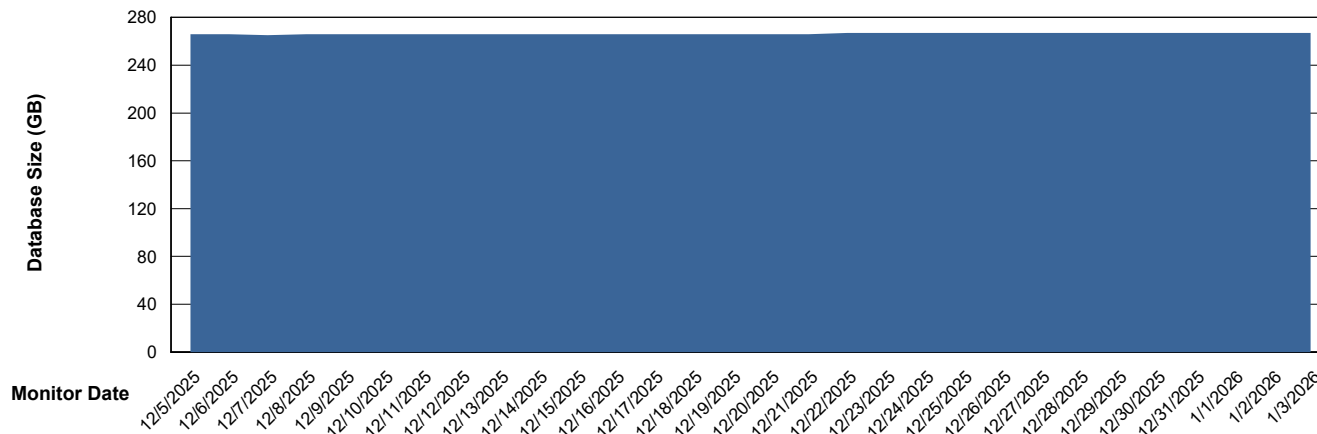

DATABASE SIZE SGS_PRD_ABS-BI02_ABS1

Database growth over last month