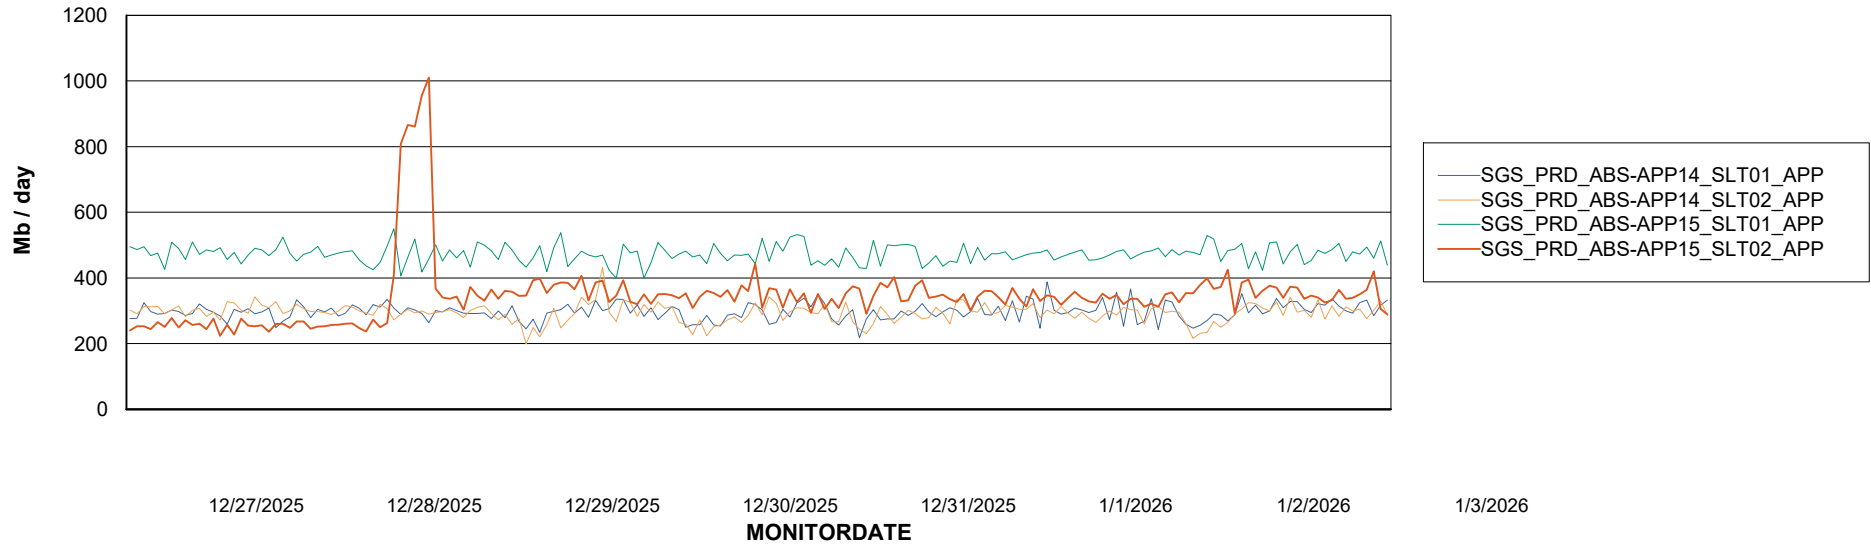

ABSSolute Application Server Services

Avg memory used per ABS Server Service