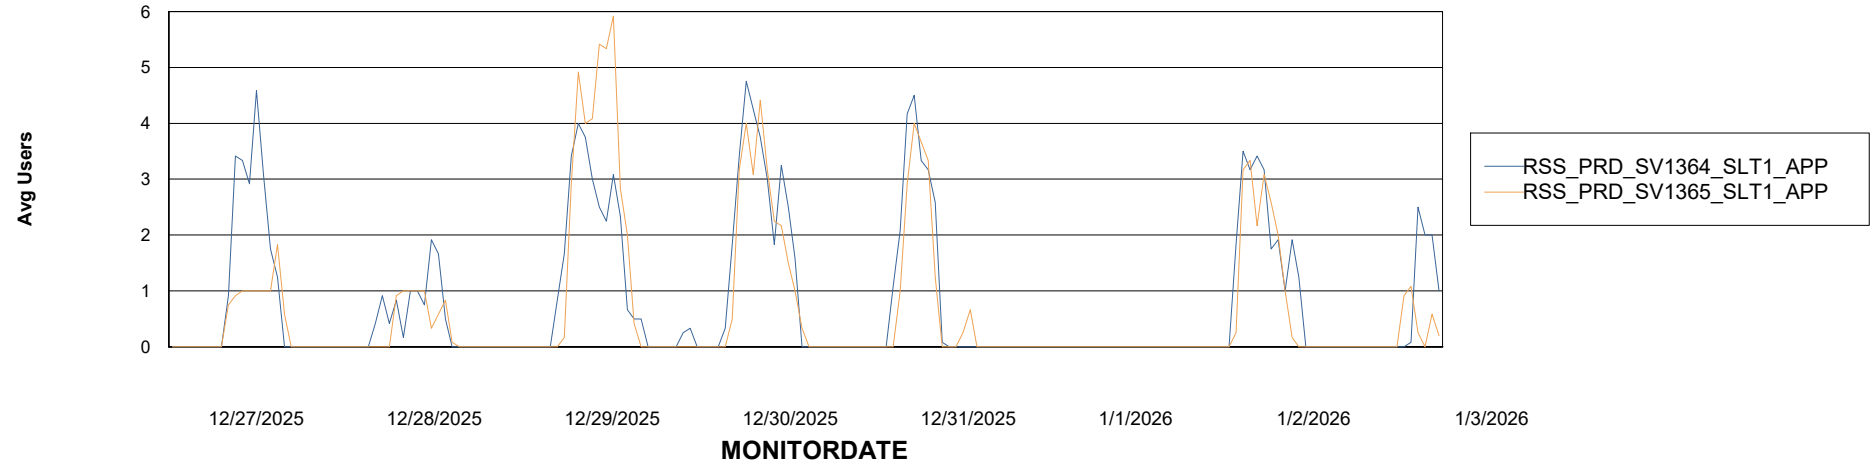

Avg users per day per ABS server