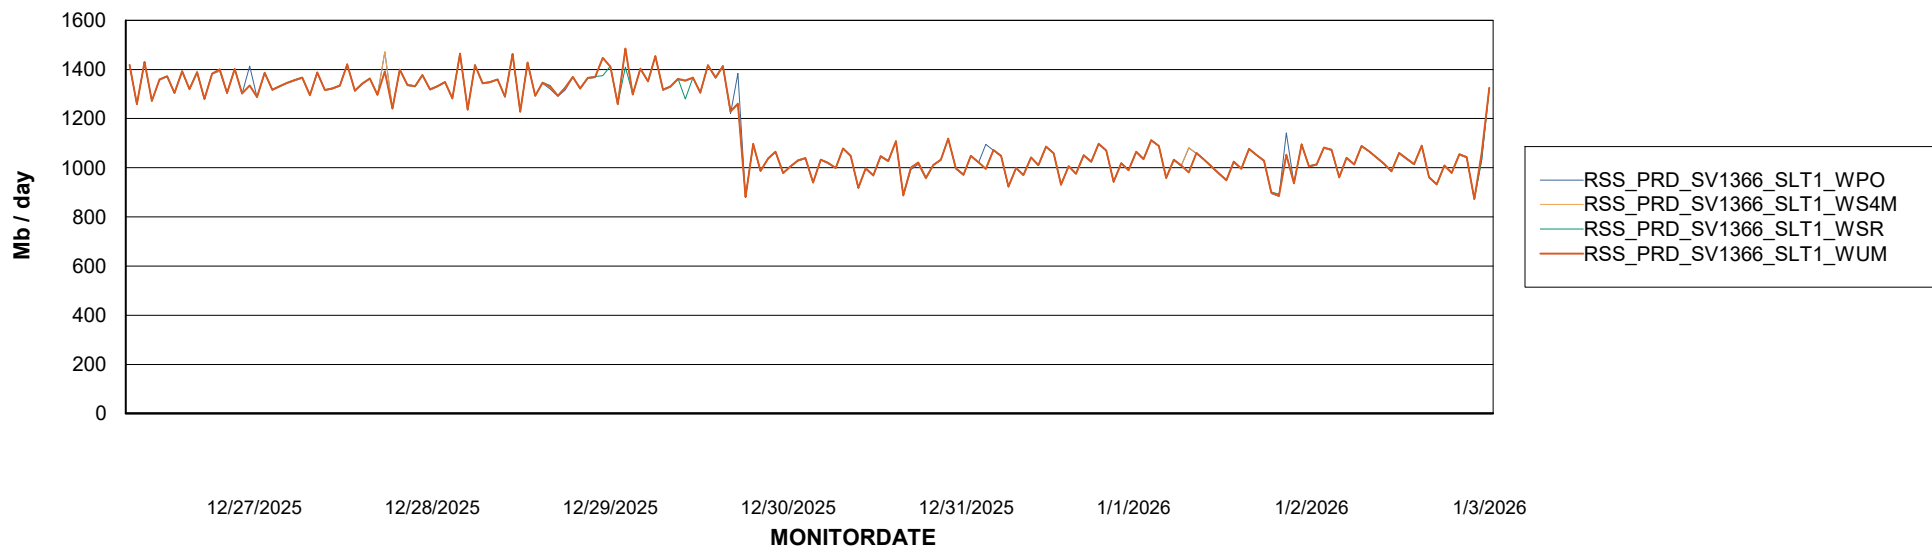

ABSSolute Web Component Services

Avg memory used per ABS Web component