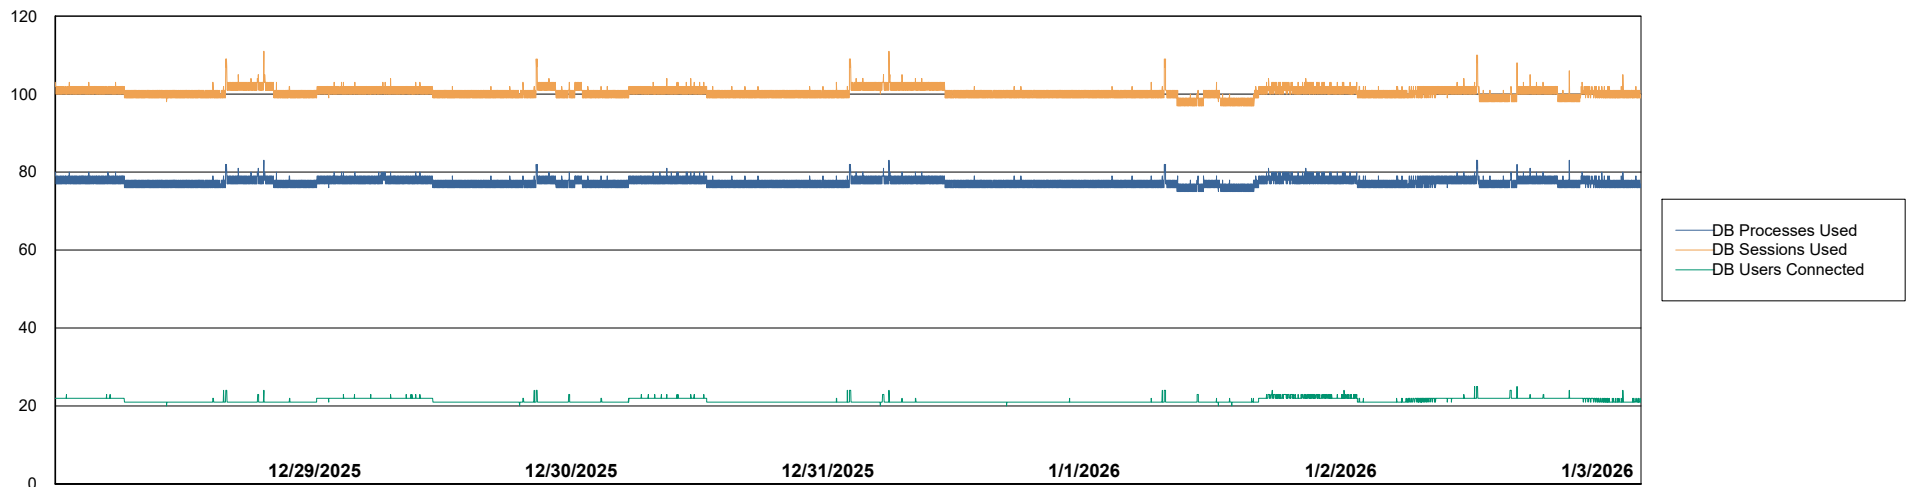

Database Performance RSS_PRD_SV1364_PRD_ABS1