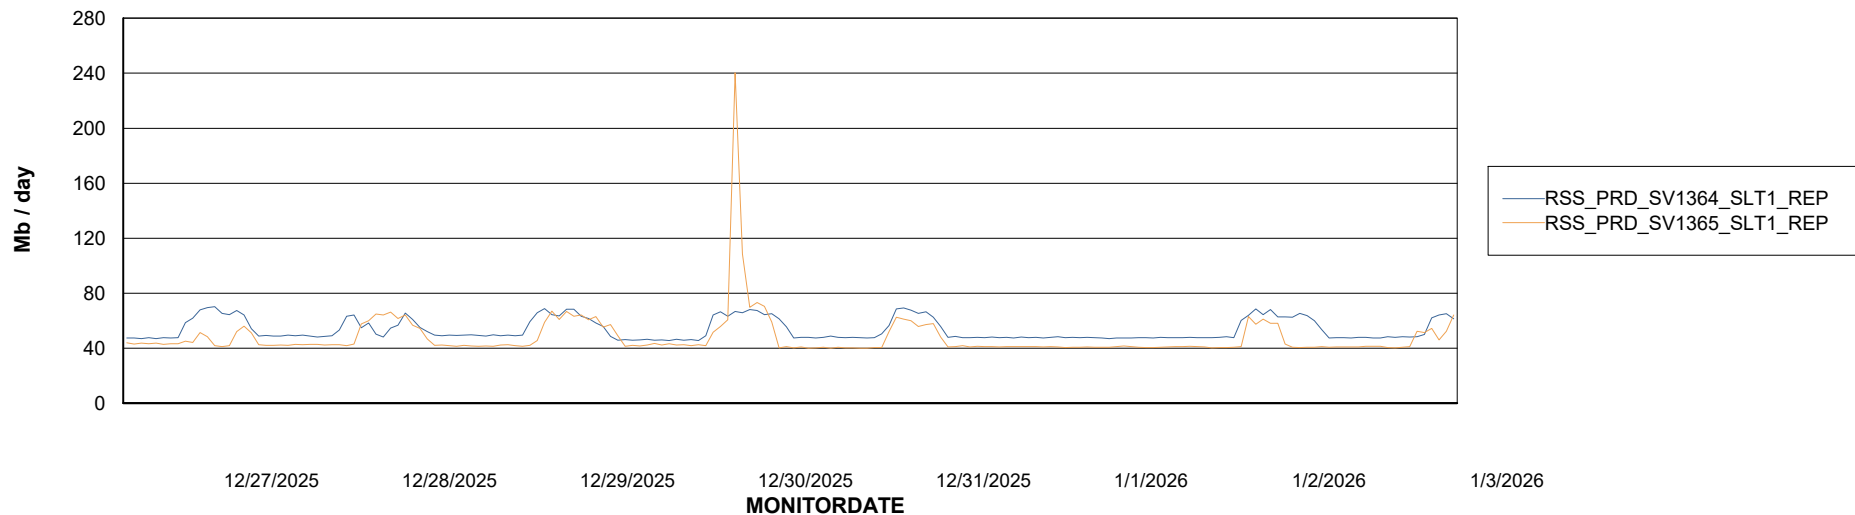

Avg memory used per ABS Server Service

Avg users per day per ABS server

Weekly SLA Customer Report

Customer RSS Production
Database ID 52

ABSSolute Application ReportServer Services

Avg memory used per ReportServer Service