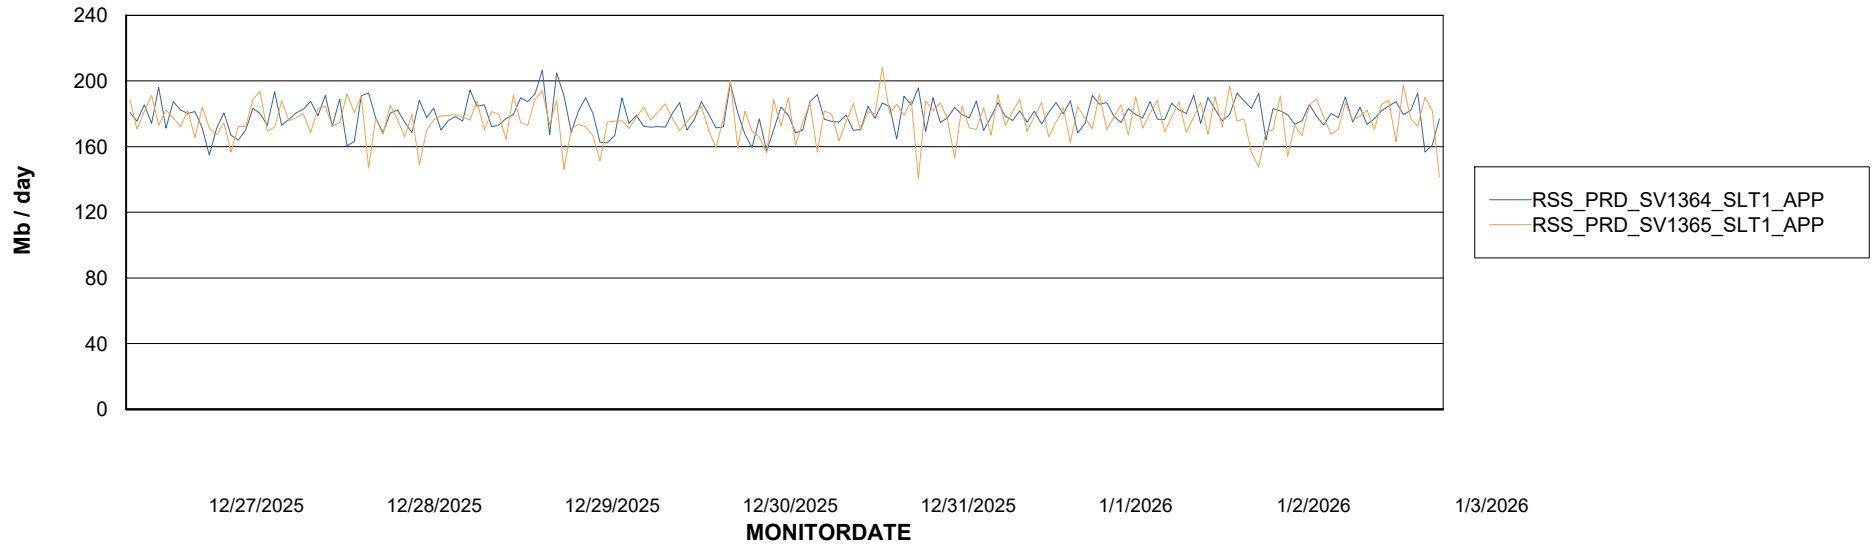

ABSSolute Application Server Services

Avg memory used per ABS Server Service