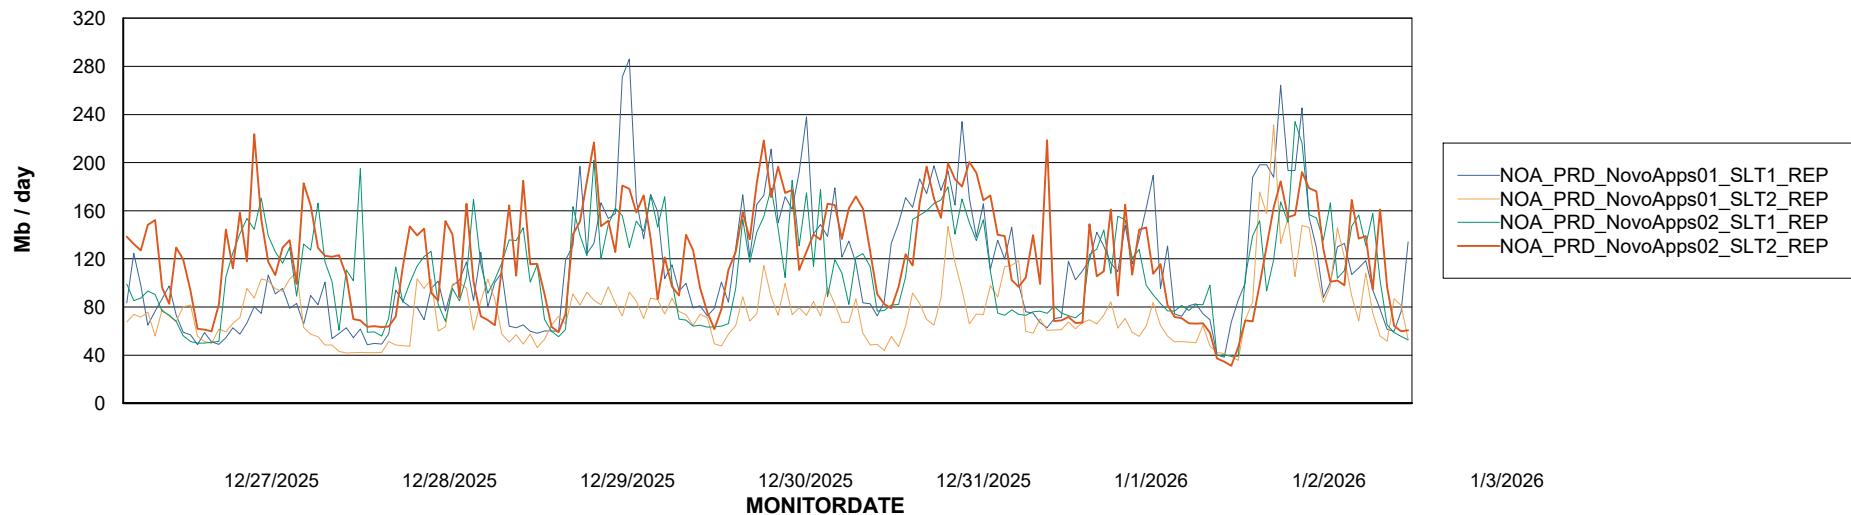

Avg memory used per ABS Server Service

Avg users per day per ABS server

Weekly SLA Customer Report

Customer NOA_Production (24/7)
Database ID 116

ABSSolute Application ReportServer Services

Avg memory used per ReportServer Service