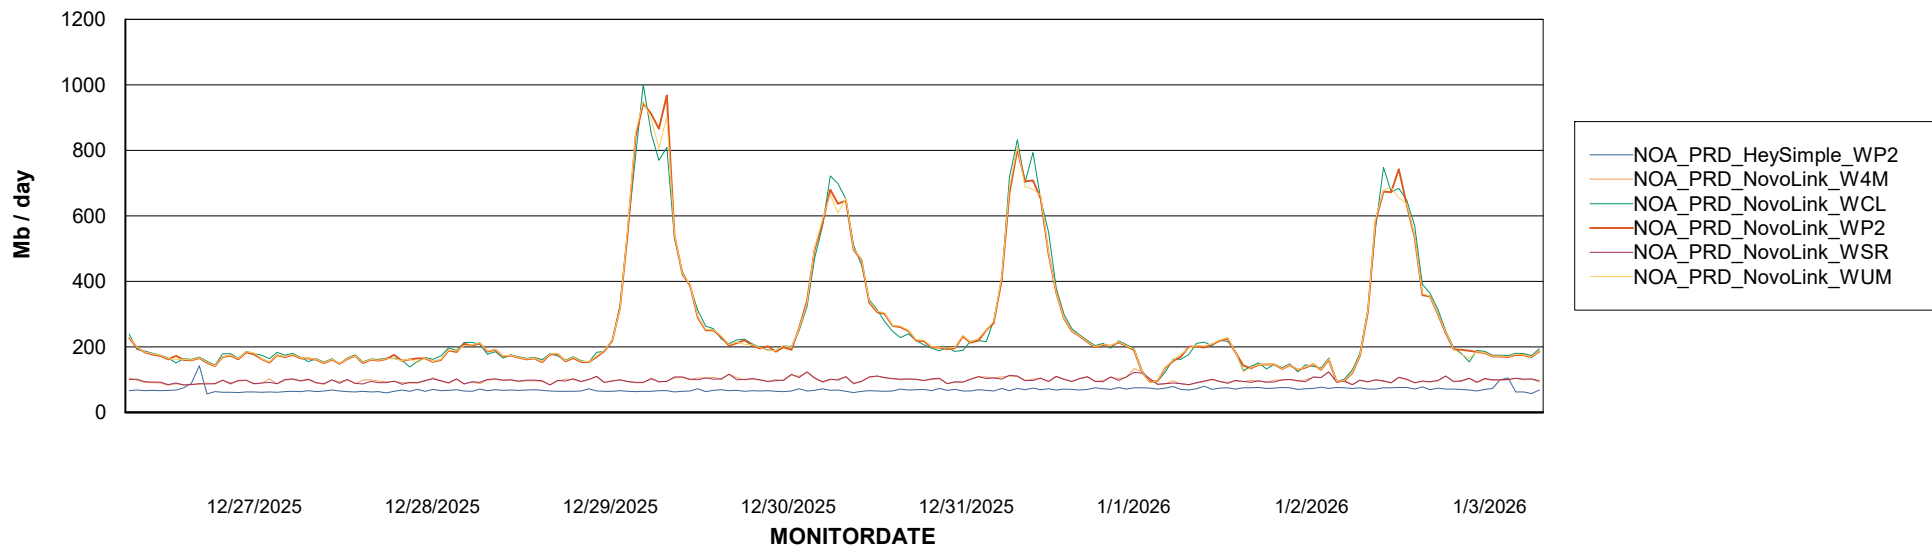

ABSSolute Web Component Services

Avg memory used per ABS Web component