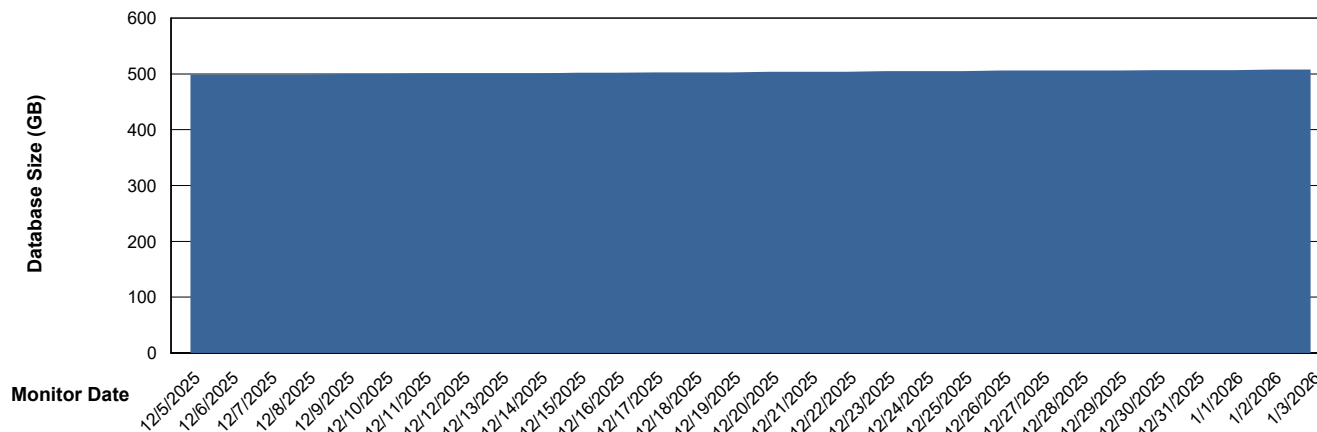

Weekly SLA Customer Report

Customer NOA_Production (24/7)
Database ID 116

Database Performance NOA_PRD_NovoABS03_HSBABS1

DB Processes Max 300

Weekly SLA Customer Report

Customer NOA_Production (24/7)
Database ID 116

DATABASE SIZE NOA_PRD_NHSBI_ABS1

Database growth over last month

DATABASE SIZE NOA_PRD_NovoABS01_ABS1

Database growth over last month

Weekly SLA Customer Report

Customer NOA_Production (24/7)
 Database ID 116