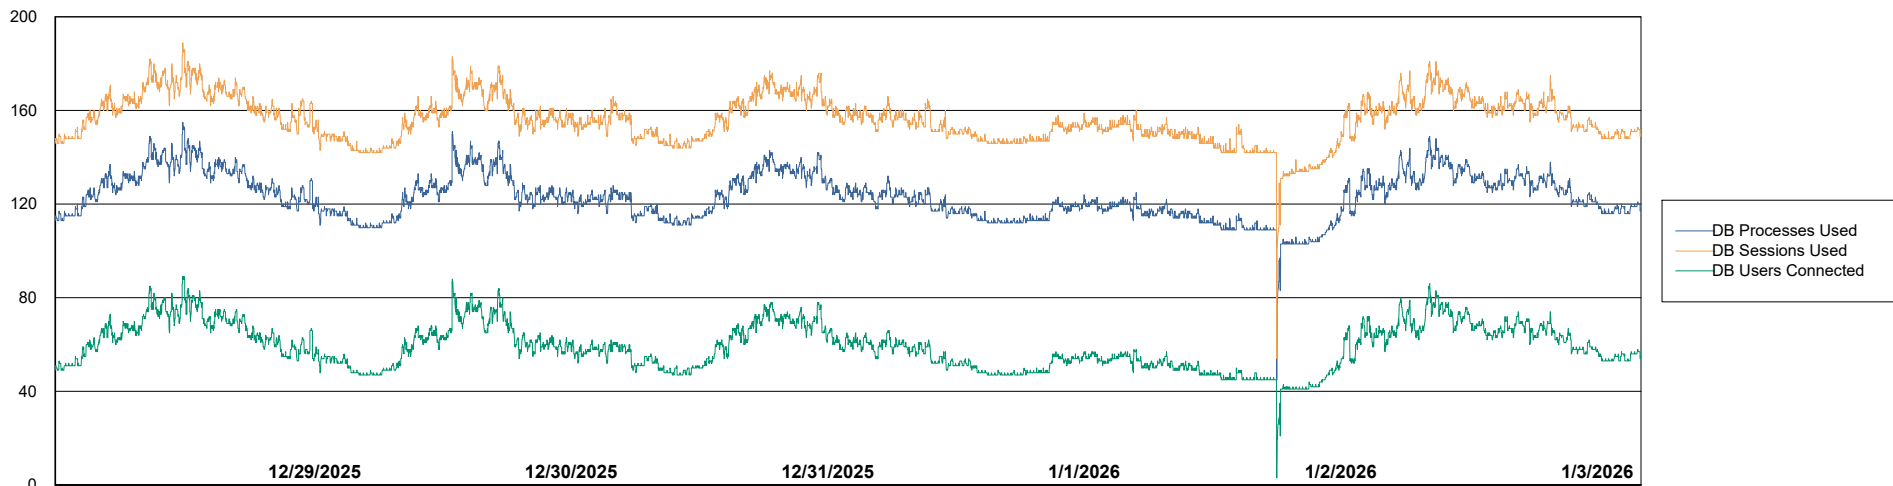

Weekly SLA Customer Report

Customer NOA_Production (24/7)
Database ID 116

Database Performance NOA_PRD_NHSBI_ABS1

Weekly SLA Customer Report

Customer NOA_Production (24/7)
Database ID 116

Database Performance NOA_PRD_NovoABS01_ABS1