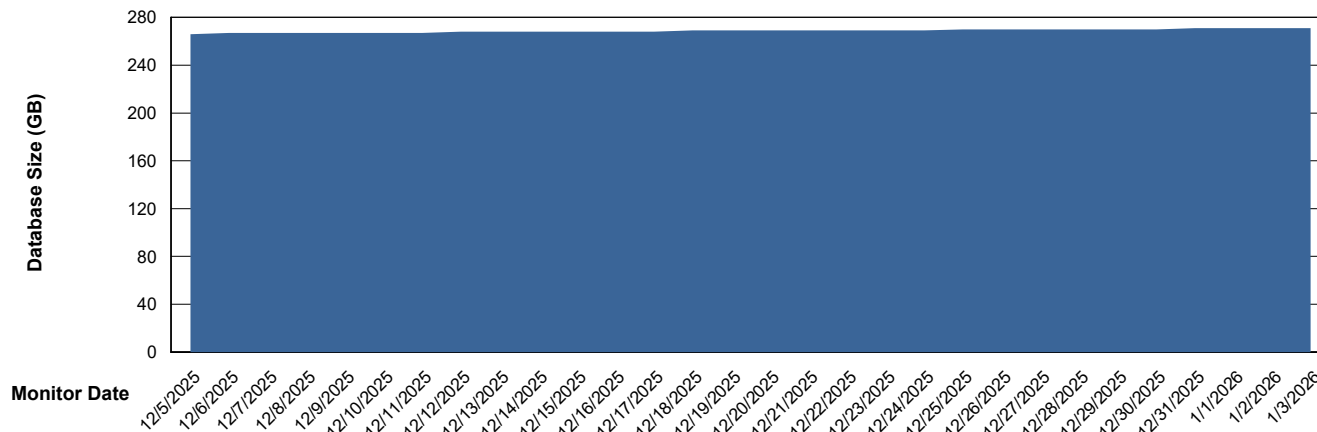

Weekly SLA Customer Report

Customer NOA_Production (24/7)
Database ID 116

Database Performance NOA_PRD_NovoABS03_HSBABS1

DB Processes Max 300

Weekly SLA Customer Report

Customer NOA_Production (24/7)
Database ID 116

DATABASE SIZE NOA_PRD_NHSBI_ABS1

Database growth over last month

DATABASE SIZE NOA_PRD_NovoABS01_ABS1

Database growth over last month

Weekly SLA Customer Report

Customer NOA_Production (24/7)
 Database ID 116