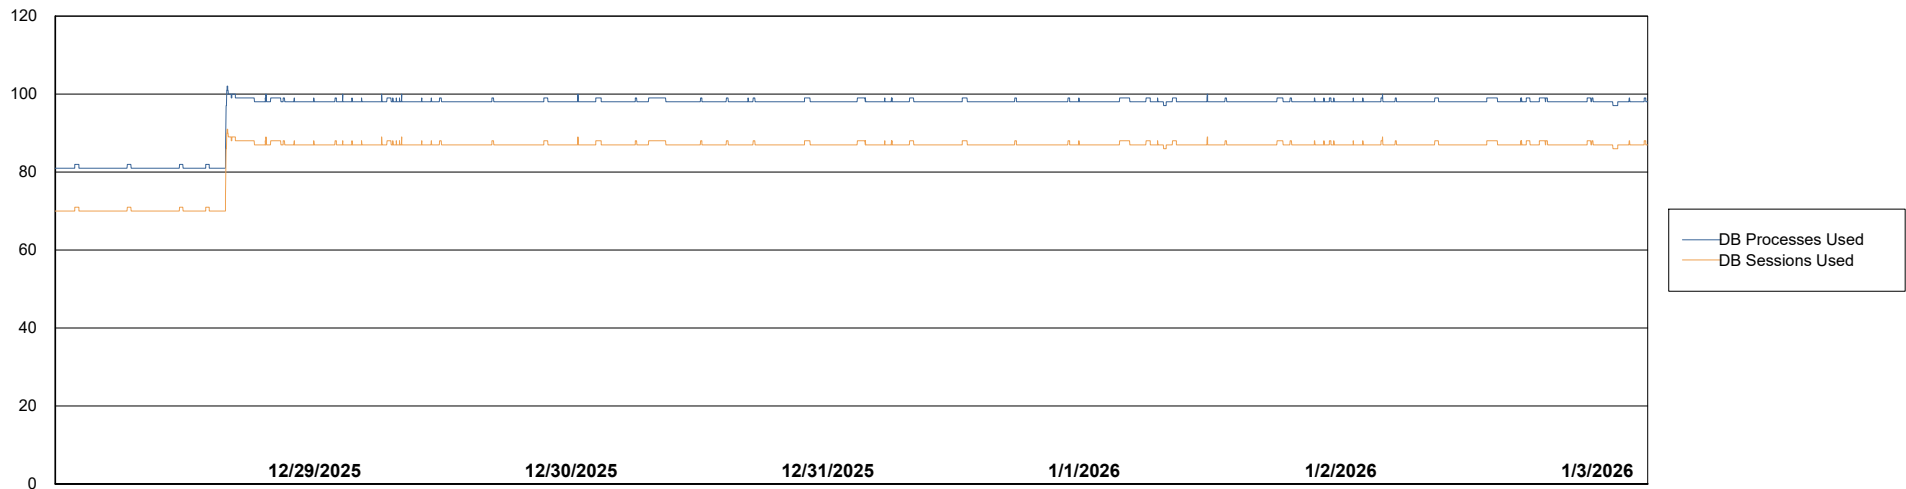

Database Performance LST-DBS8-AMS_DB_HSBABS1

DB Processes Max 0
DB Processes Max 1,000