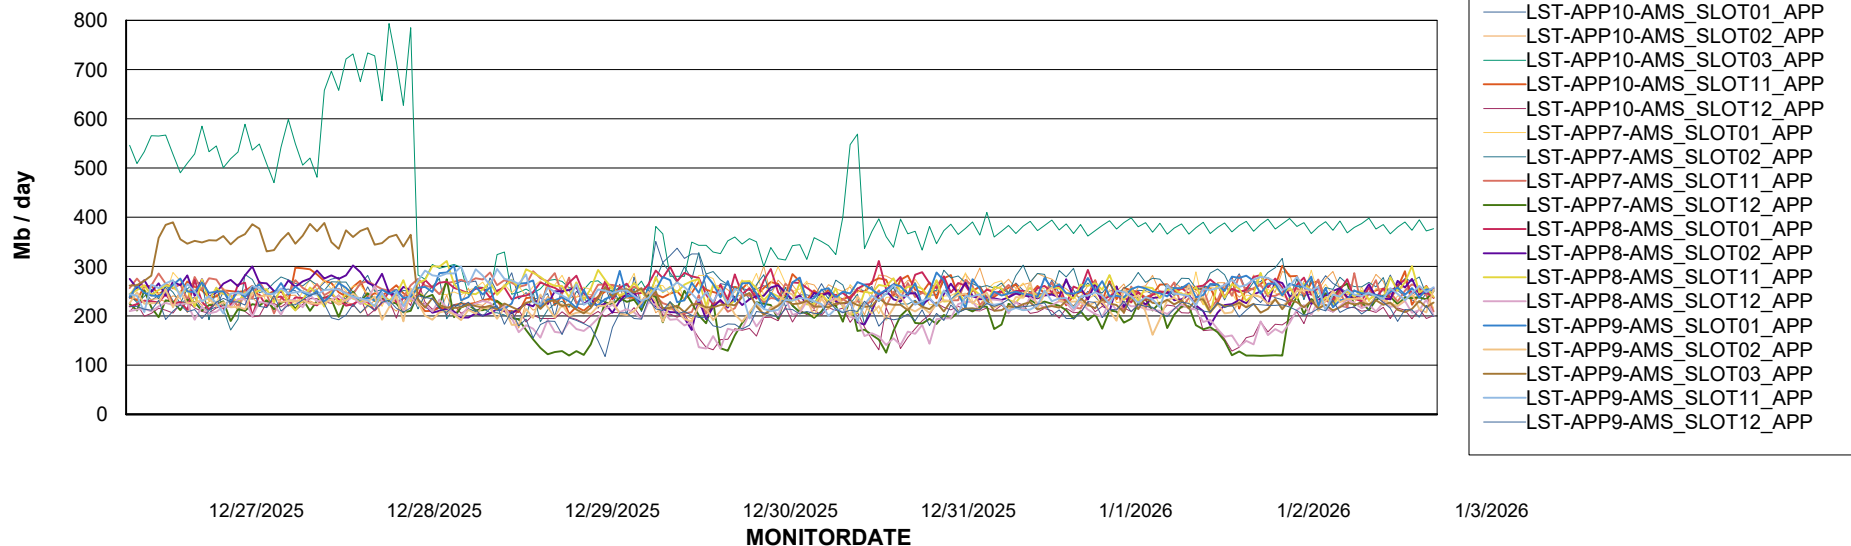

ABSSolute Application Server Services

Avg memory used per ABS Server Service