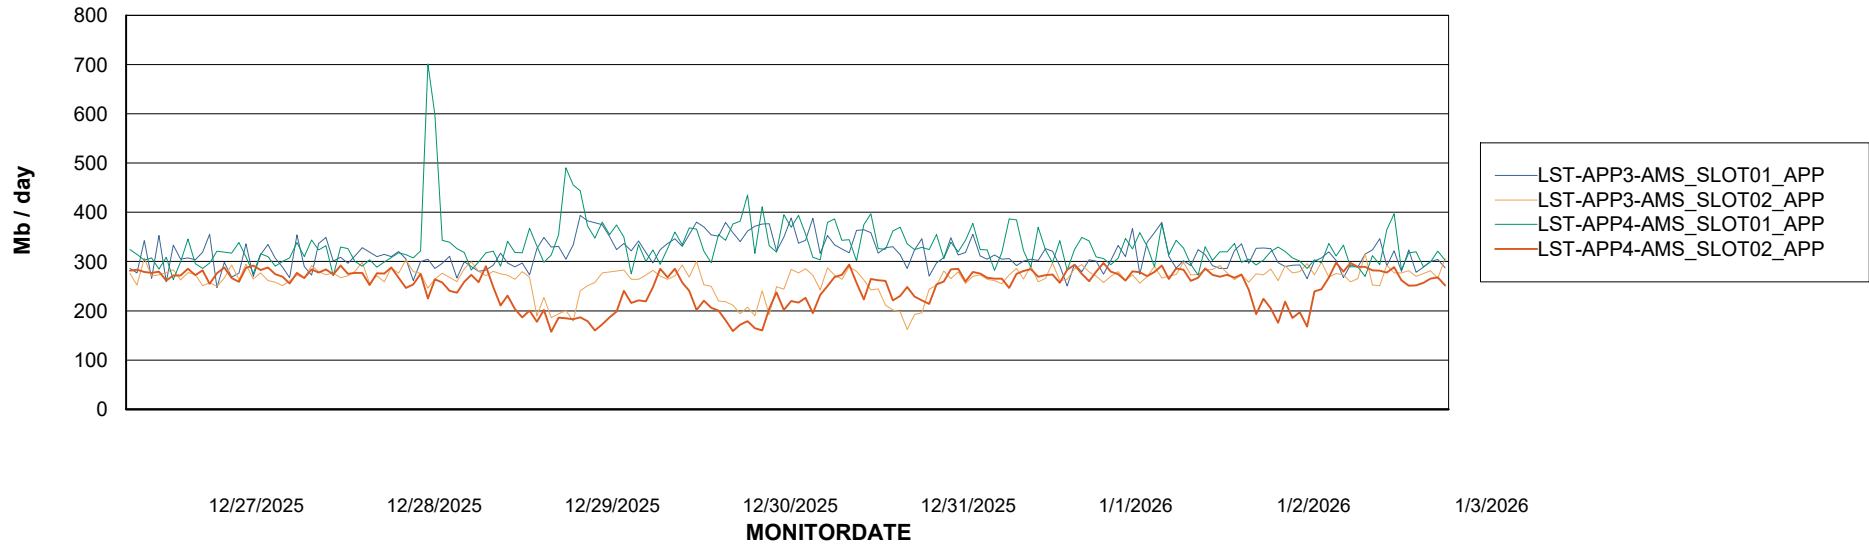

ABSSolute Application Server Services

Avg memory used per ABS Server Service