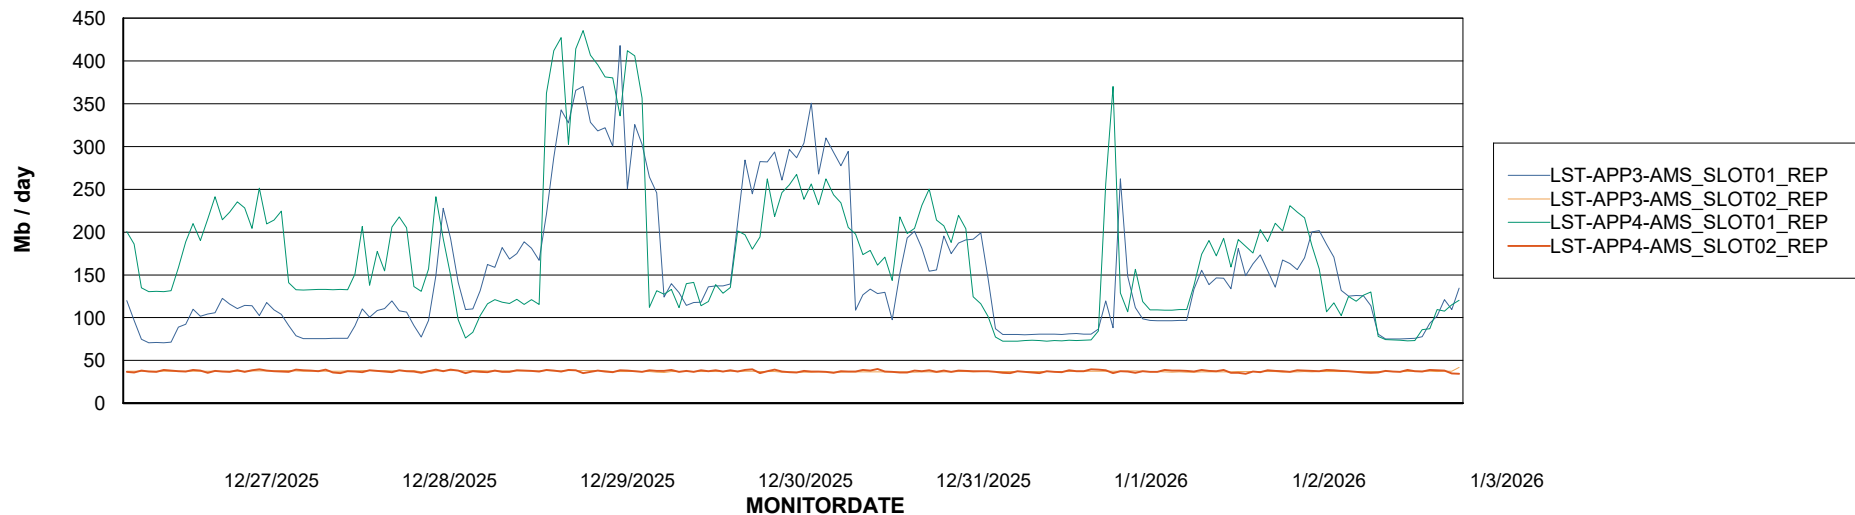

ABSSolute Application ReportServer Services

Avg memory used per ReportServer Service