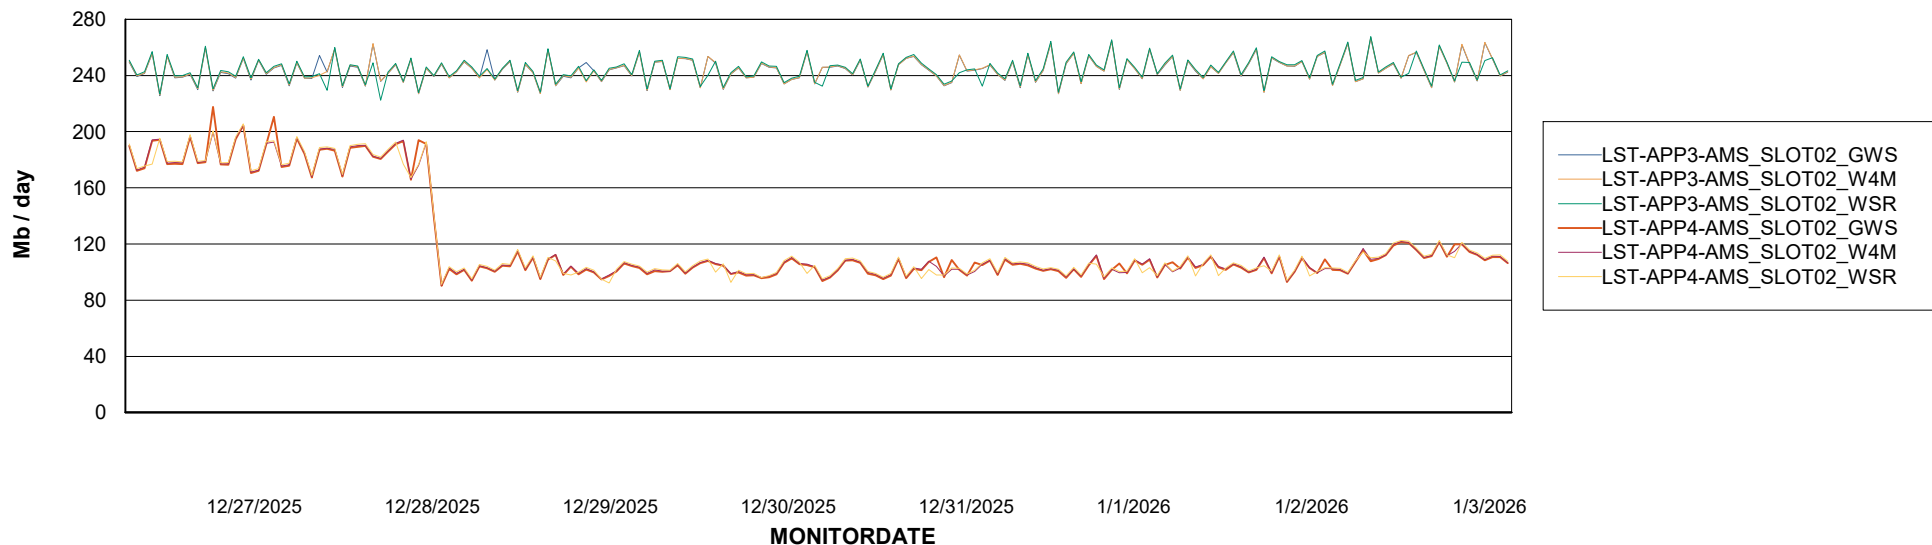

ABSSolute Web Component Services

Avg memory used per ABS Web component