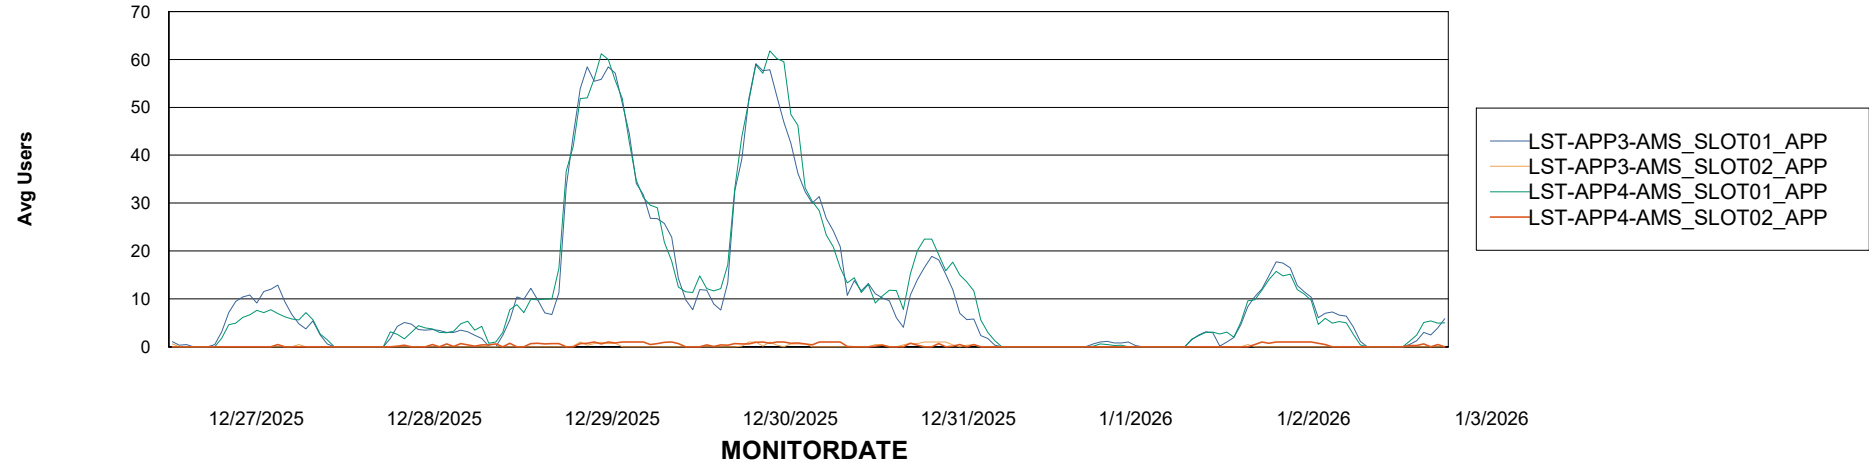

Weekly SLA Customer Report

Customer LST OCI AMS Production ABSME
Database ID 213

ABSSolute Application Server Services

Avg memory used per ABS Server Service

Avg users per day per ABS server

Weekly SLA Customer Report