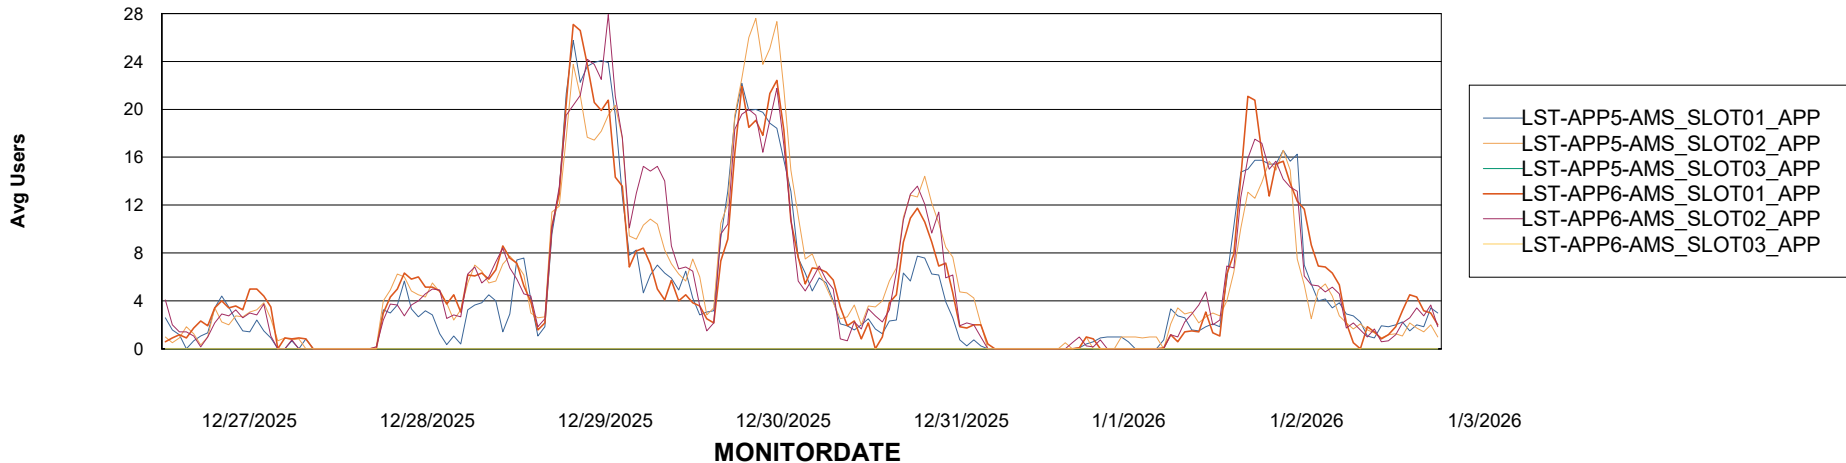

Avg users per day per ABS server