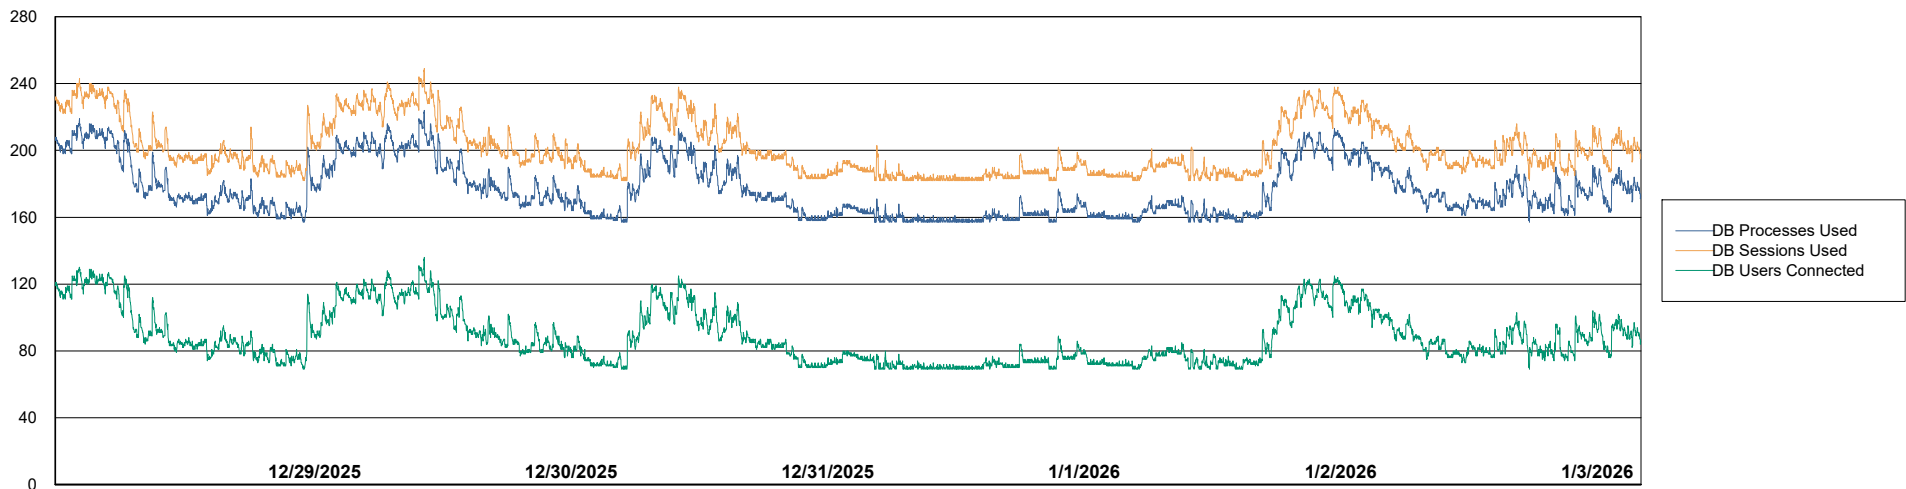

Database Performance LST-DBS5-AMS_DB_ABSEE