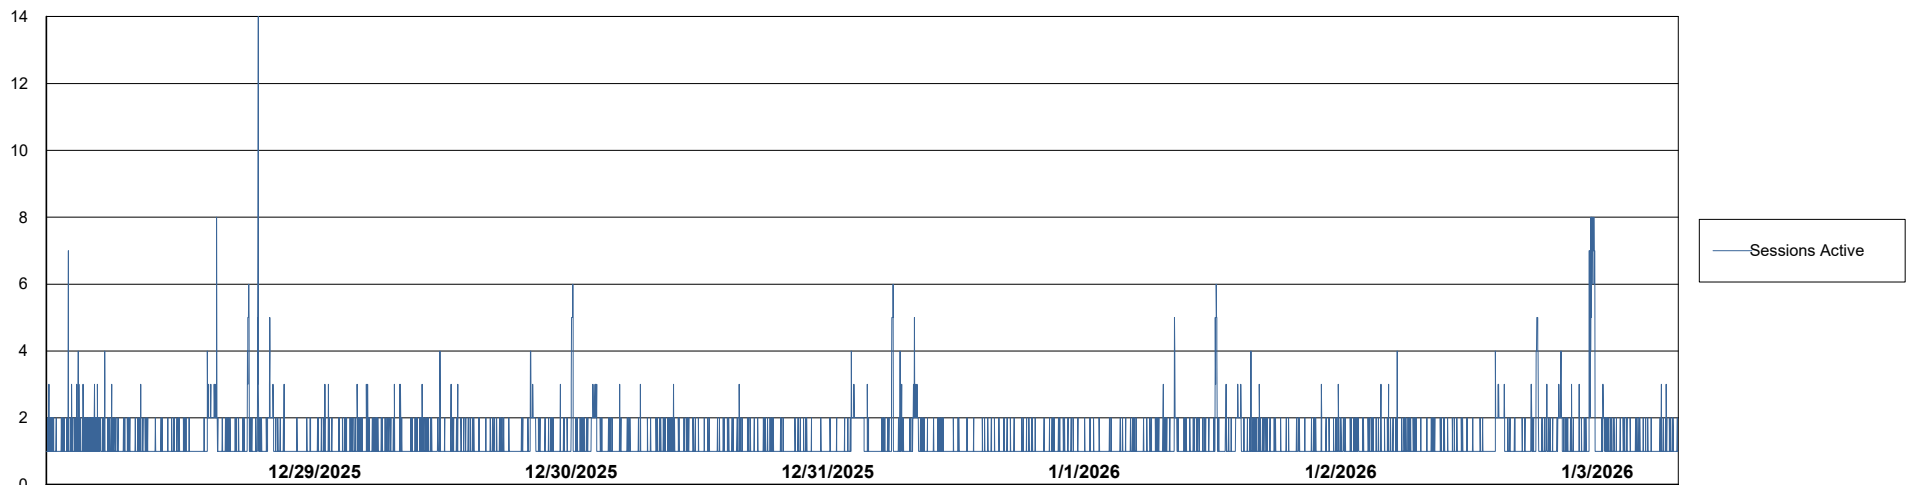

Database Performance LST-DBS5-AMS_DB_ABSEE