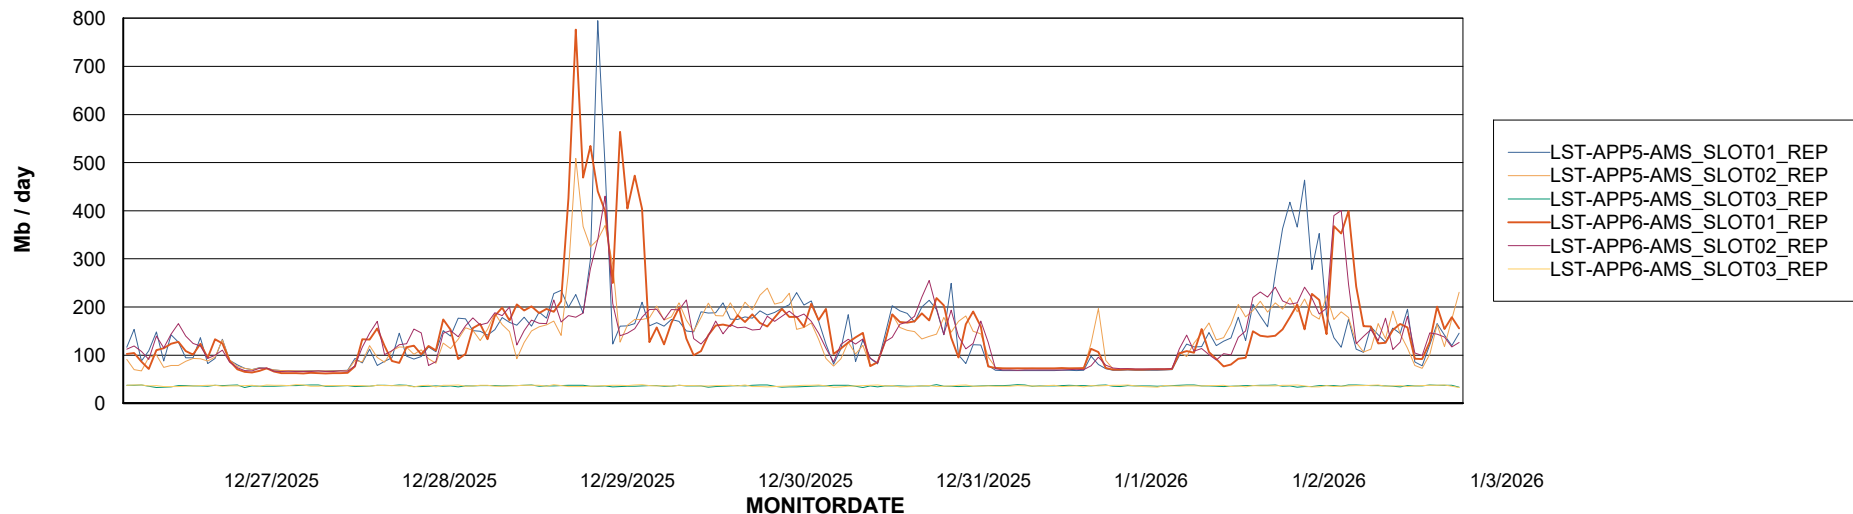

ABSSolute Application ReportServer Services

Avg memory used per ReportServer Service