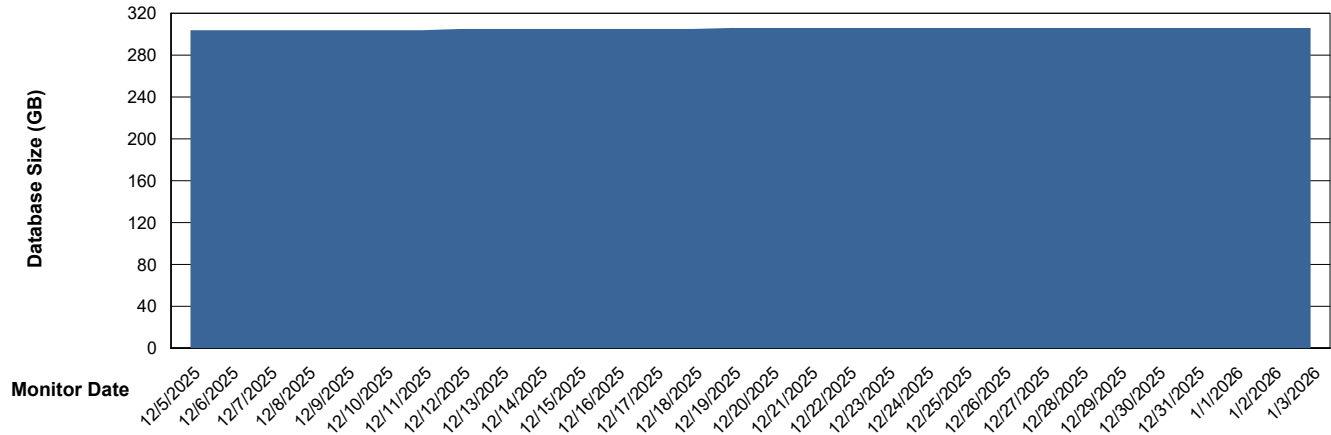

Database growth over last month

Database Tablespace LST-DBS5-AMS_DB_ABSEE

Date	Tablespace Name	Filesize (Gb)	Usedsize (Gb)	Percentage free
1/3/2026	ABSDATA	329	274	17
	INDX	60	20	67
1/2/2026	ABSDATA	329	274	17
	INDX	60	20	67
1/1/2026	ABSDATA	329	274	17
	INDX	60	20	67
12/31/2025	ABSDATA	329	274	17
	INDX	60	20	67
12/30/2025	ABSDATA	329	274	17
	INDX	60	20	67
12/29/2025	ABSDATA	329	274	17
	INDX	60	20	67
12/28/2025	ABSDATA	329	274	17
	INDX	60	20	67