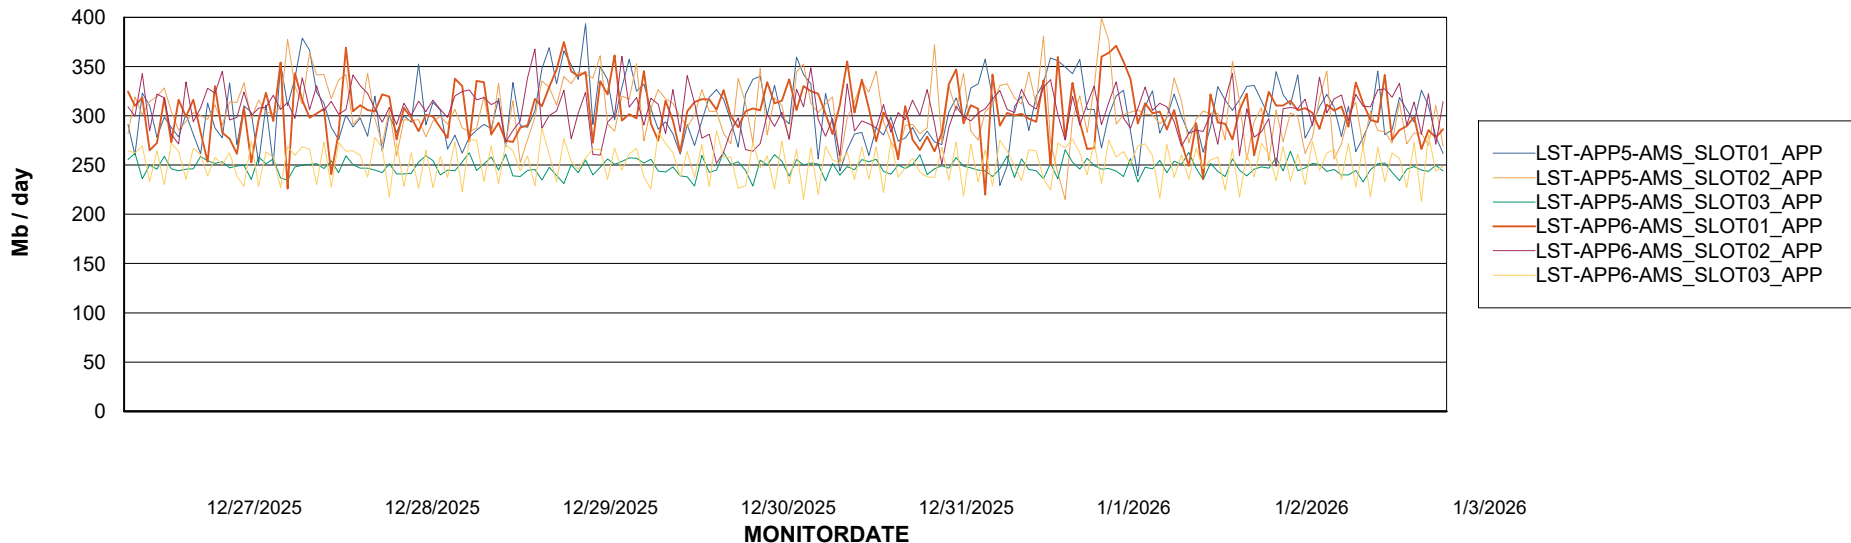

ABSSolute Application Server Services

Avg memory used per ABS Server Service