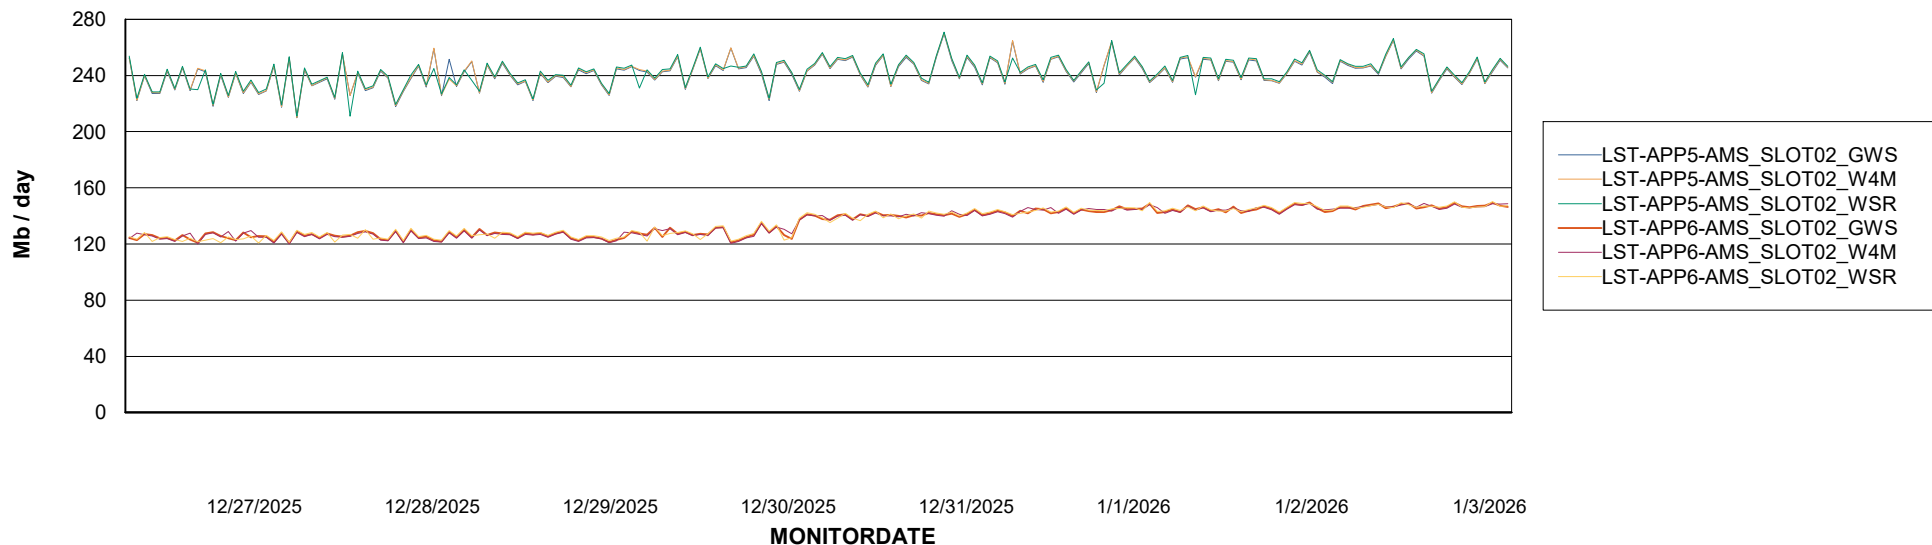

ABSSolute Web Component Services

Avg memory used per ABS Web component