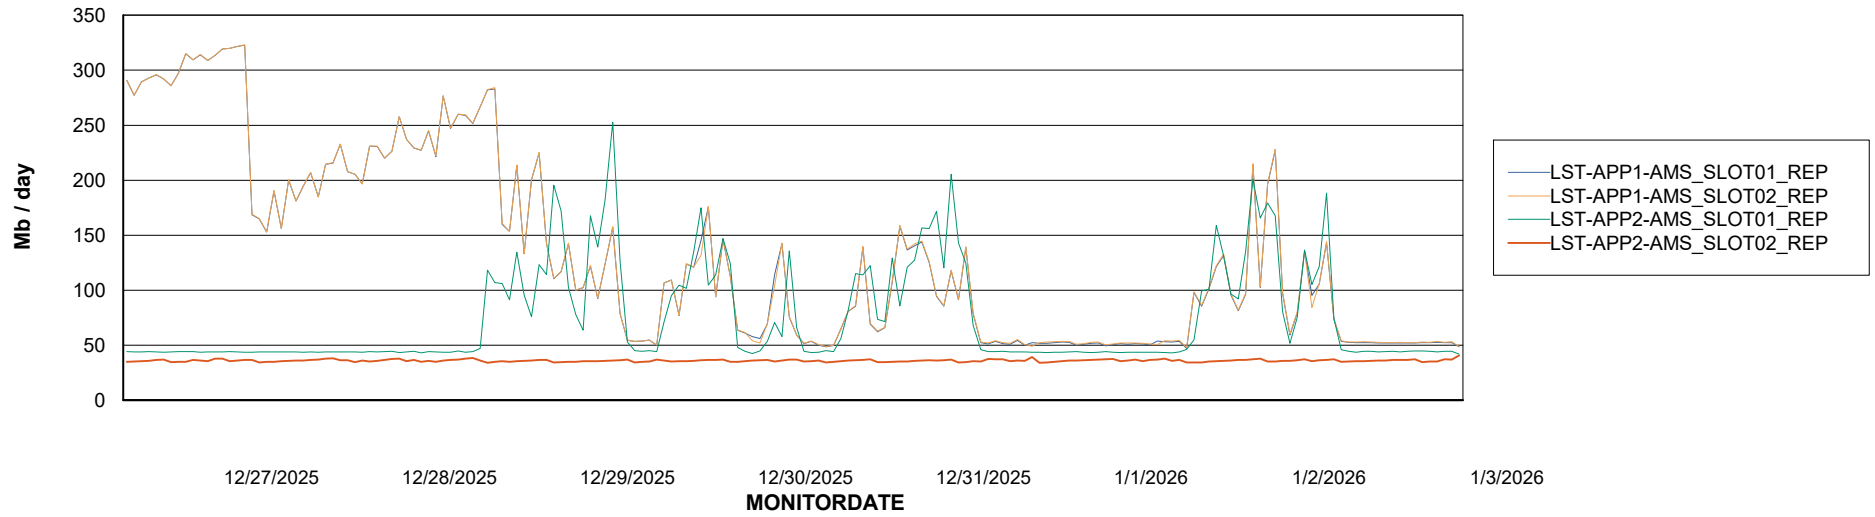

ABSSolute Application ReportServer Services

Avg memory used per ReportServer Service