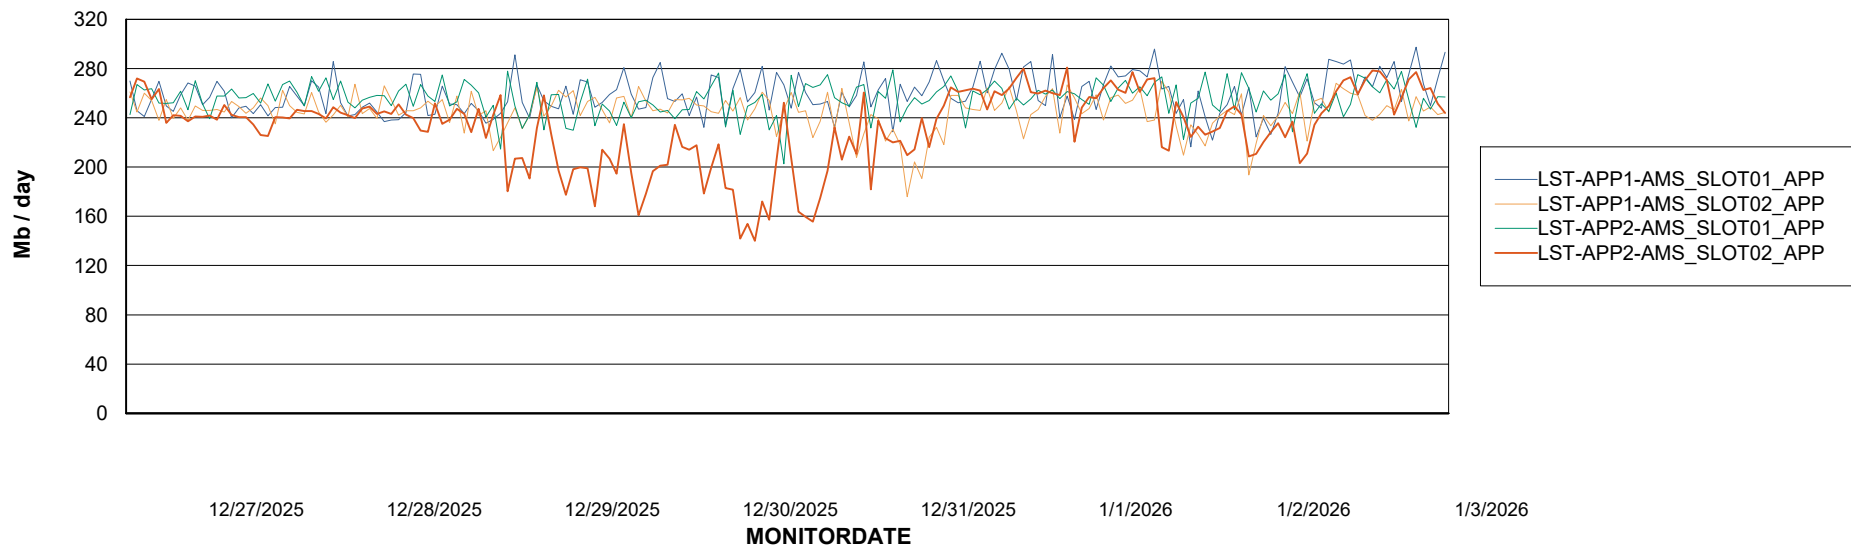

ABSSolute Application Server Services

Avg memory used per ABS Server Service