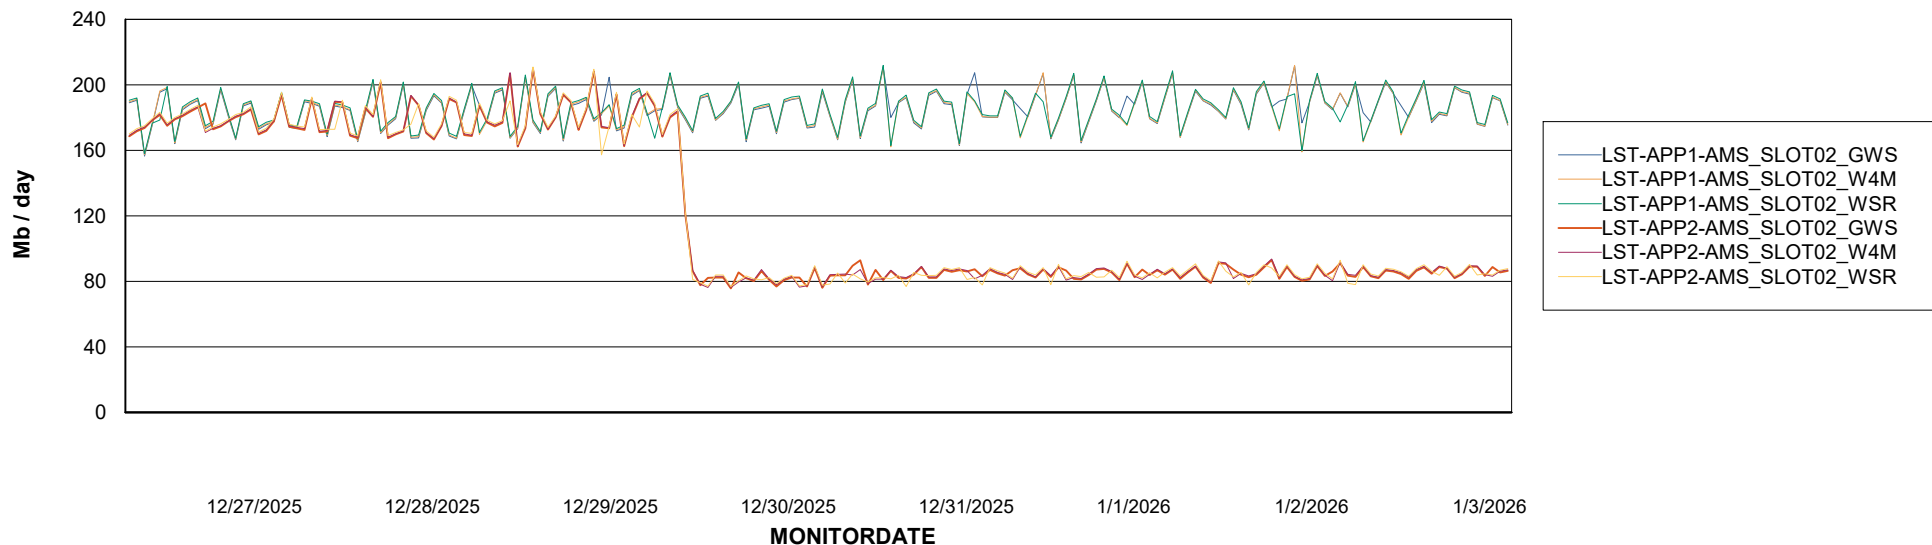

ABSSolute Web Component Services

Avg memory used per ABS Web component