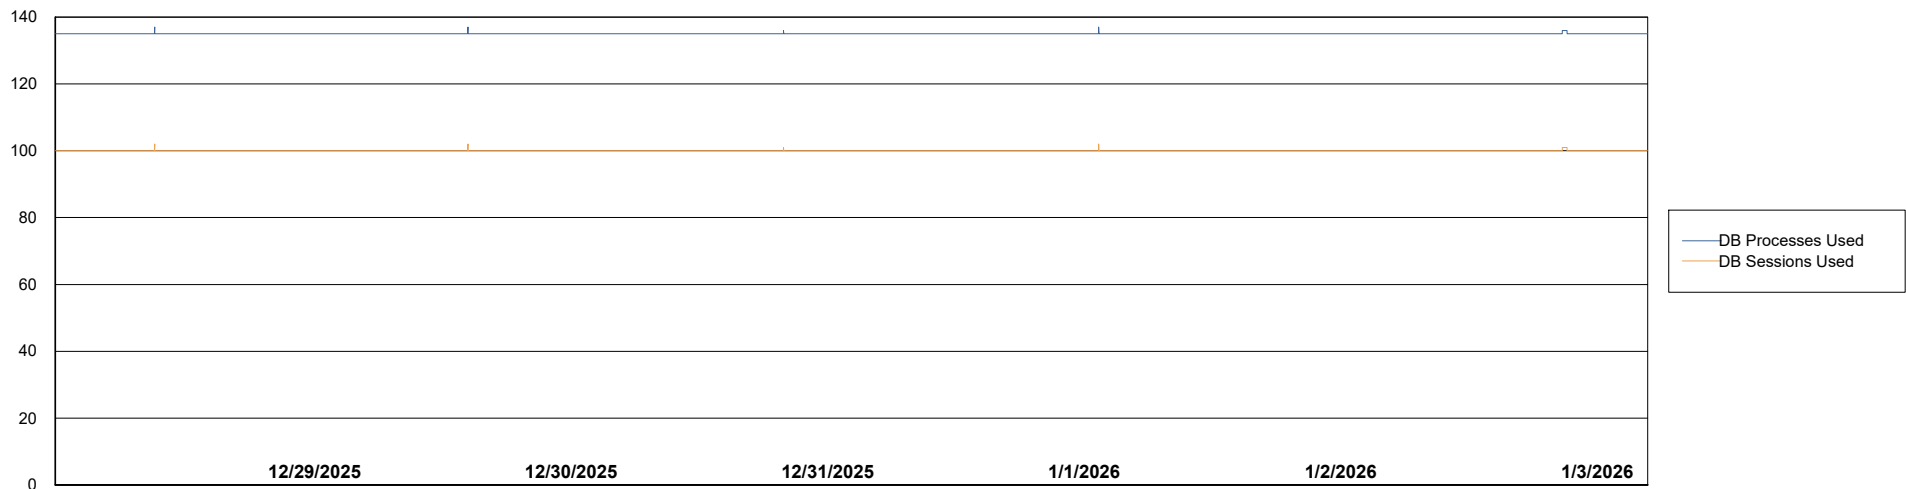

Database Performance LSS_CHINA_PRD_liazcnVMPABSDB2_HSBABS1

DB Processes Max 4
DB Processes Max 0
DB Processes Max 1,000