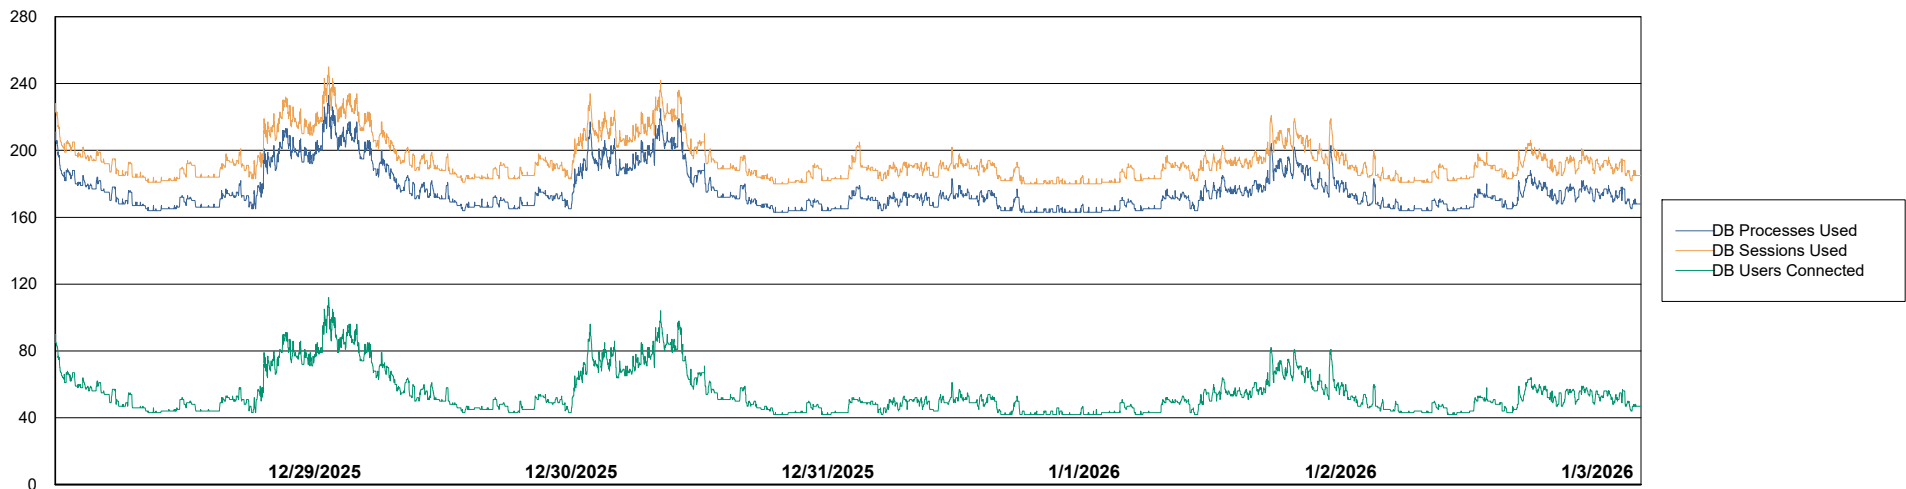

Harddisk Usage LSS_CHINA_PRD_liazcnVMPABSDB2

	Free disk space on C: (%)	Total disk space on C: (Gb)	Used disk space on C: (Gb)	Free disk space on D: (%)	Total disk space on D: (Gb)	Used disk space on D: (Gb)	Free disk space on E: (%)	Total disk space on E: (Gb)	Used disk space on E: (Gb)	Free disk space on F: (%)
1/3/2026	80	149	30	78	100	22	58	1,500	623	96
1/2/2026	80	149	30	78	100	22	58	1,500	623	95
1/1/2026	80	149	30	78	100	22	58	1,500	623	94
12/31/2025	80	149	30	78	100	22	58	1,500	623	93
12/30/2025	80	149	30	78	100	22	58	1,500	623	94
12/29/2025	80	149	30	78	100	22	59	1,500	617	93
12/28/2025	80	149	30	78	100	22	59	1,500	613	93

Weekly SLA Customer Report

Customer LSS_CHINA_Production
Database ID 202

Database Performance LSS_CHINA_PRD_liazcnVMPABSDB1_ABS1

Weekly SLA Customer Report

Customer LSS_CHINA_Production
Database ID 202

Database Performance LSS_CHINA_PRD_liazcnVMPABSDB2_HSBABS1