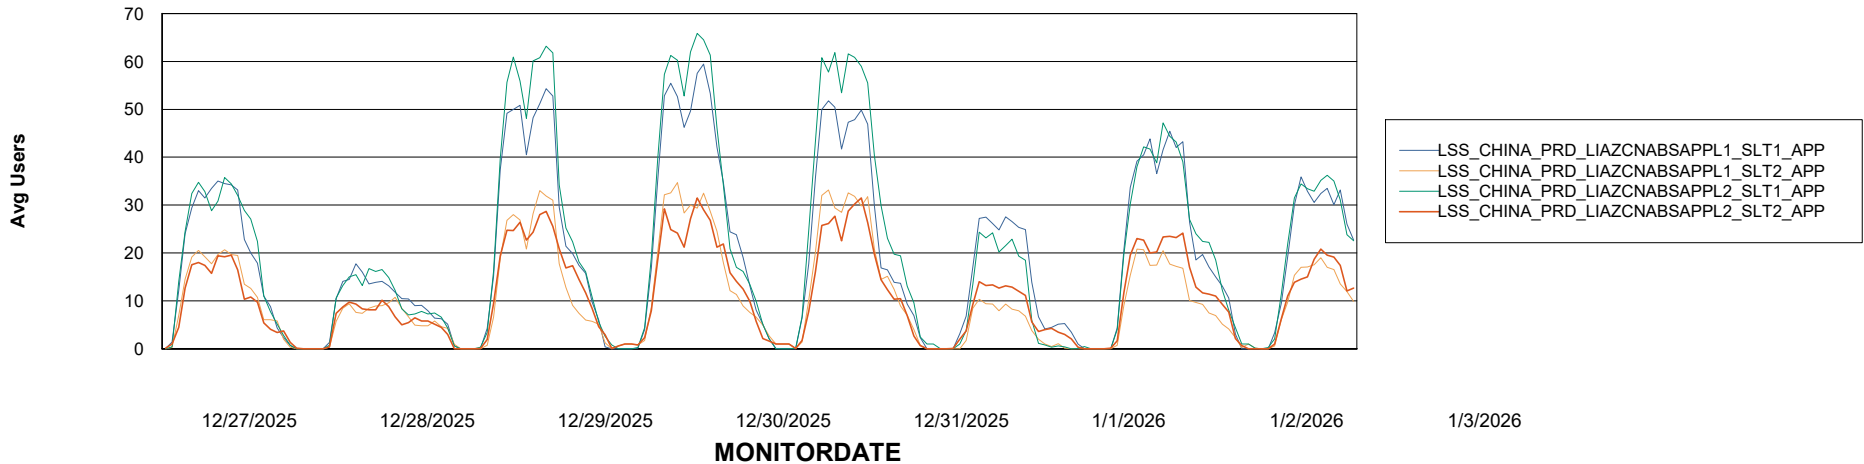

Weekly SLA Customer Report

Customer LSS_CHINA_Production
Database ID 202

ABSSolute Application Server Services

Avg memory used per ABS Server Service

Avg users per day per ABS server

Weekly SLA Customer Report