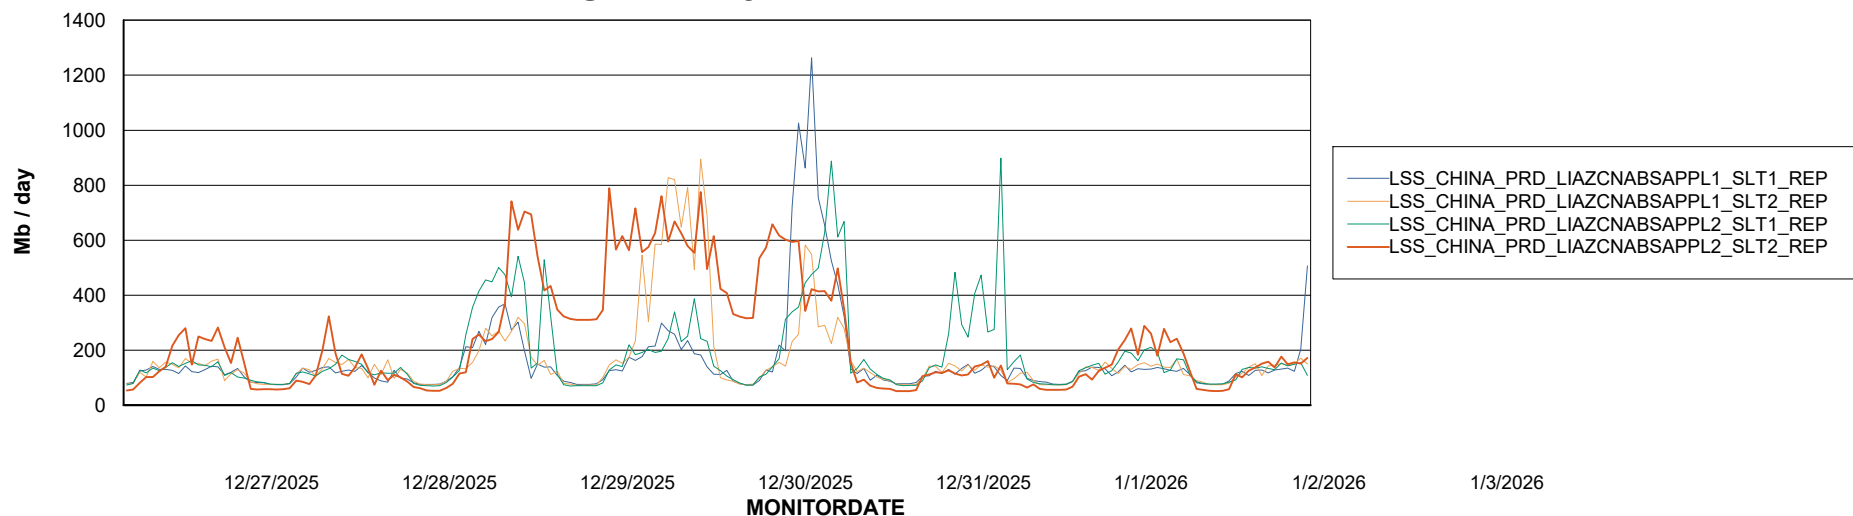

ABSSolute Application ReportServer Services

Avg memory used per ReportServer Service