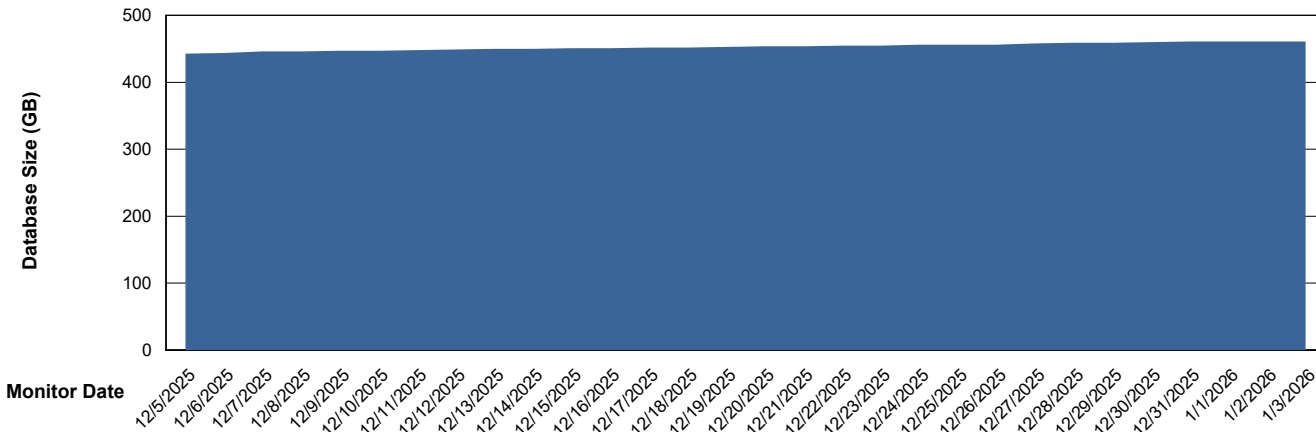

DB Processes Max 4
DB Processes Max 0
DB Processes Max 1,000

Weekly SLA Customer Report

Customer LSS_CHINA_Production
 Database ID 202

DATABASE SIZE LSS_CHINA_PRD_liazcnVMPABSDB1_ABS1

Database growth over last month