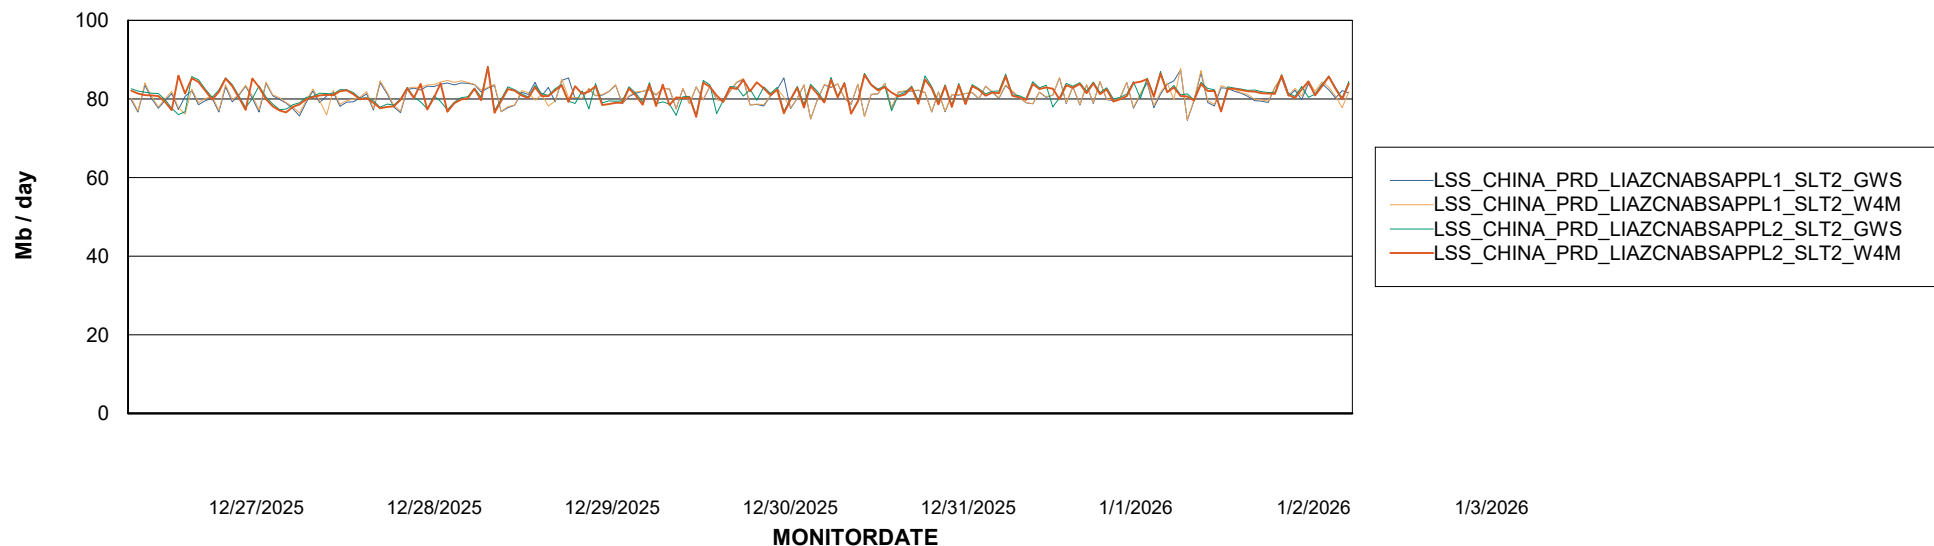

ABSSolute Web Component Services

Avg memory used per ABS Web component