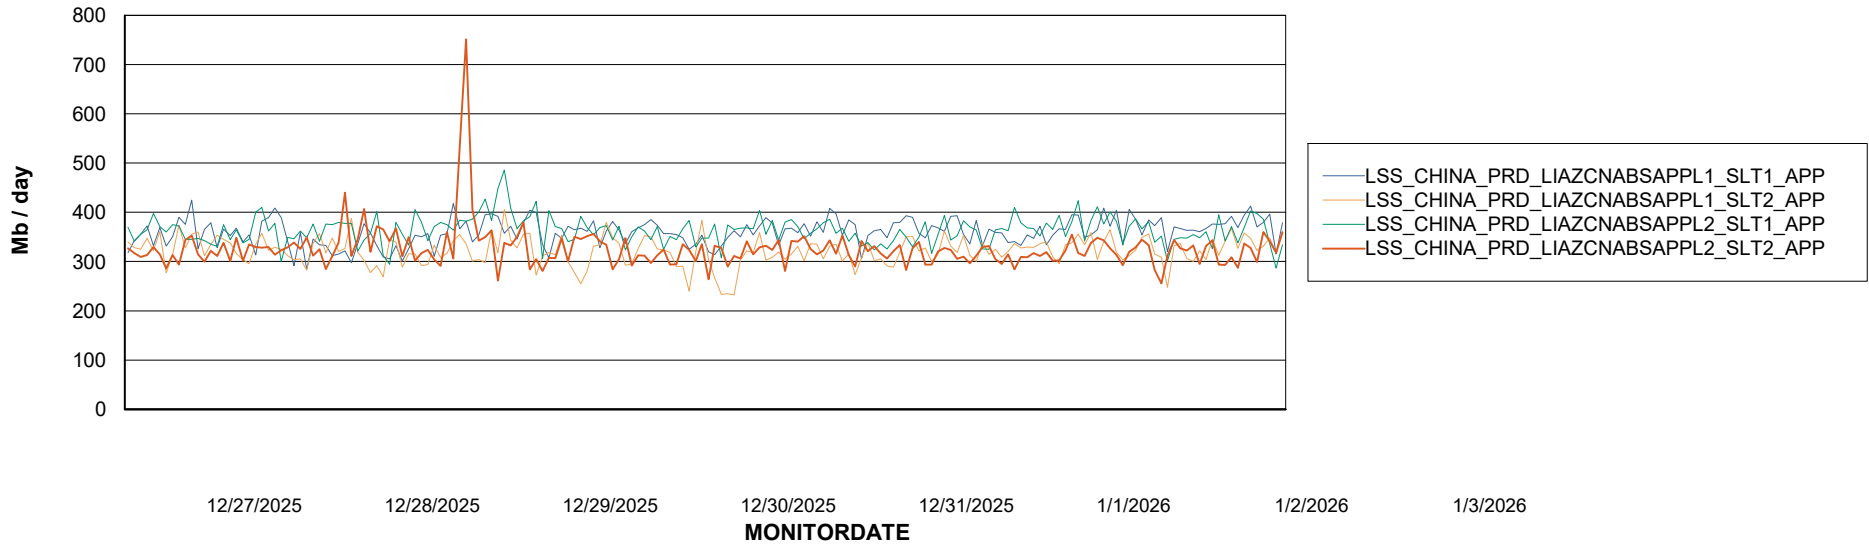

ABSSolute Application Server Services

Avg memory used per ABS Server Service