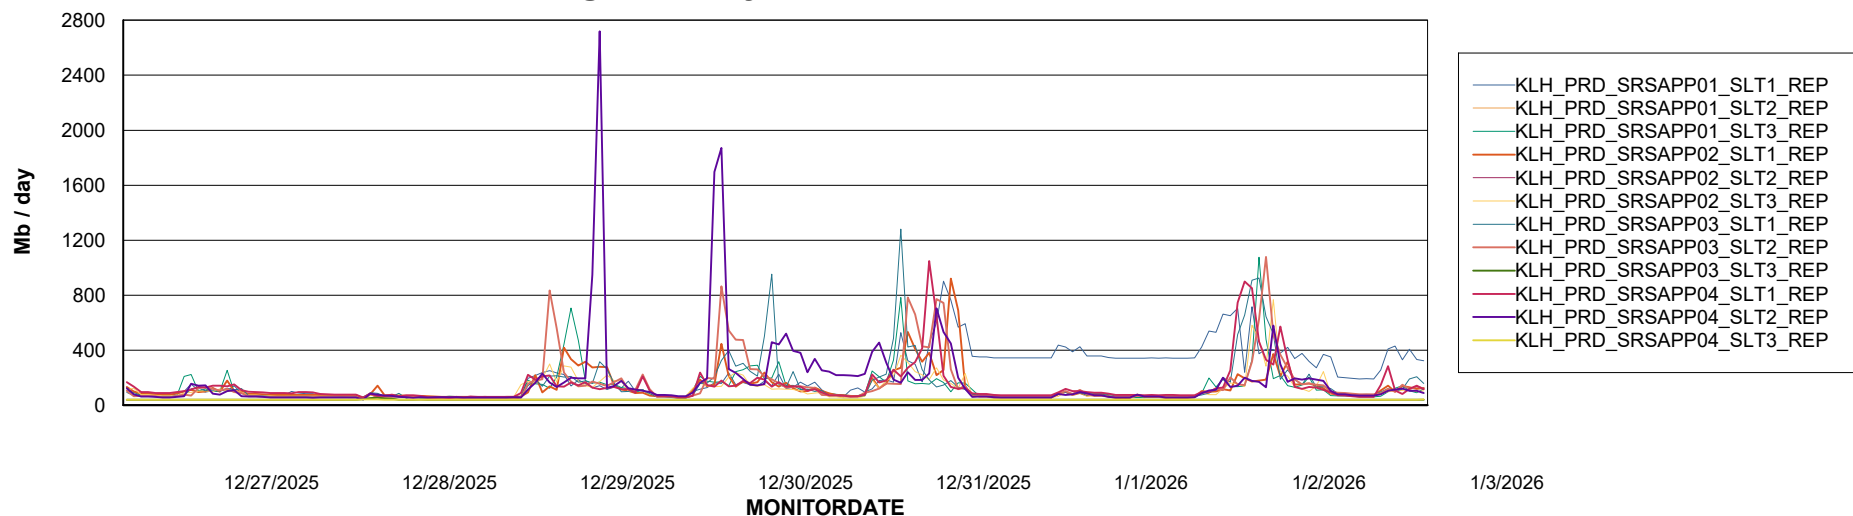

ABSSolute Application ReportServer Services

Avg memory used per ReportServer Service