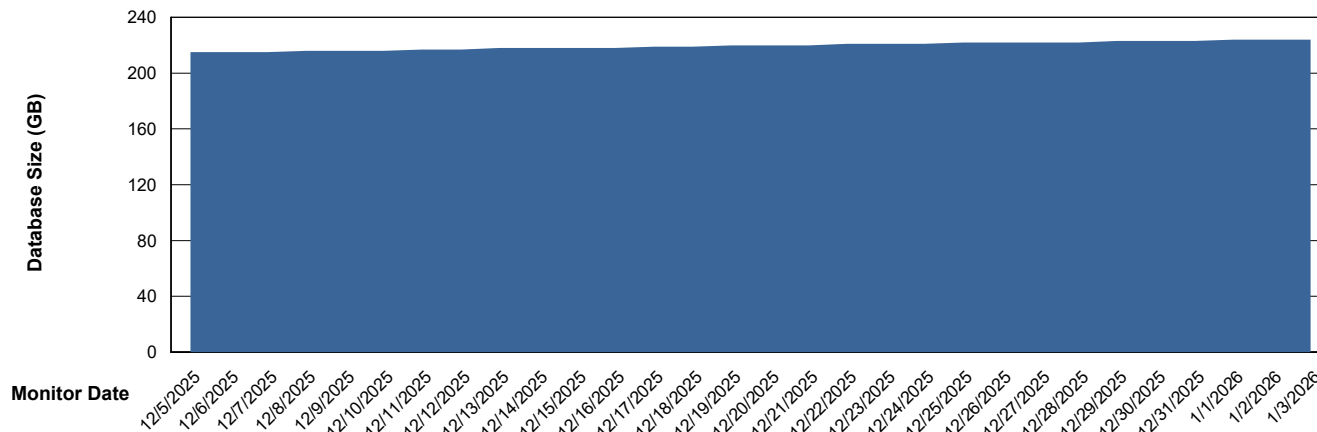

DATABASE SIZE KLH_PRD_SRSBIDB02_ABS1

Database growth over last month