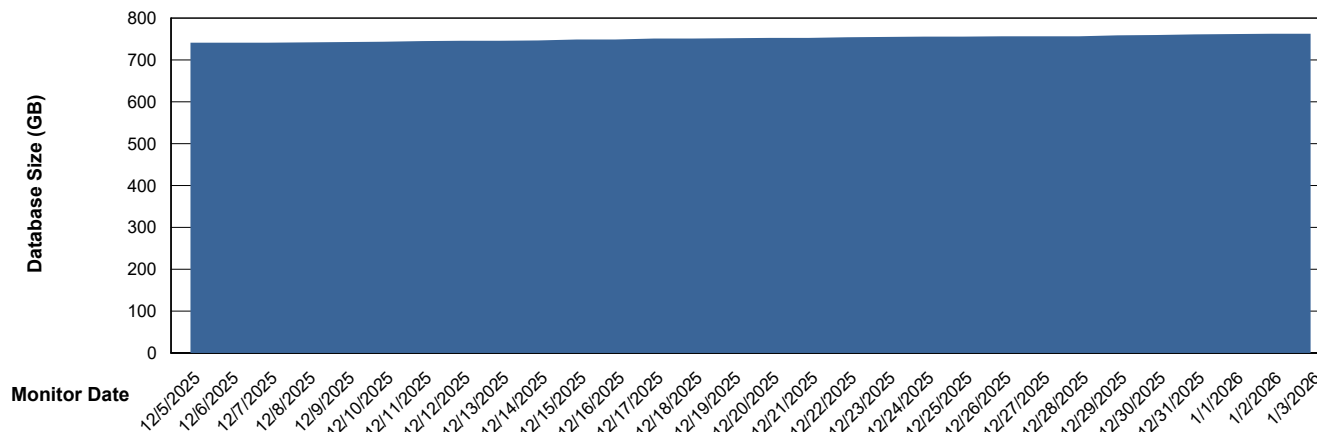

DATABASE SIZE KLH_PRD_SRSDB01_ABS1

Database growth over last month