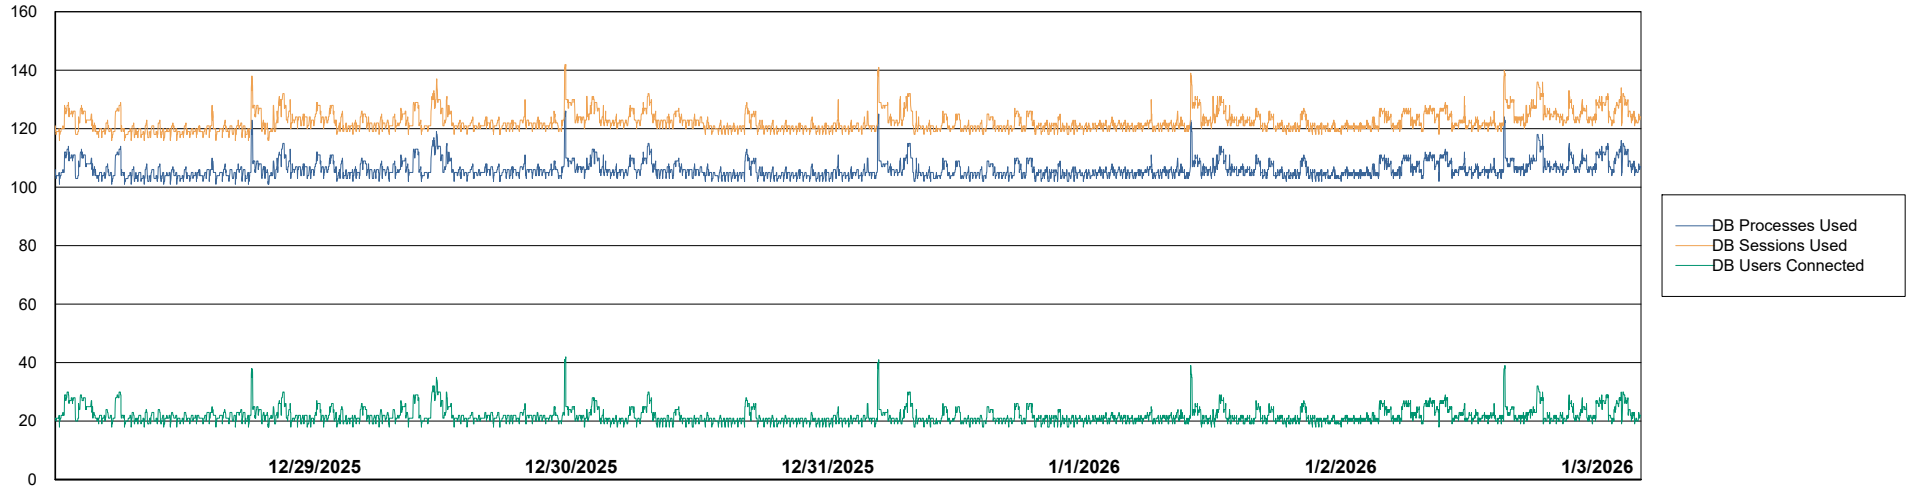

Database Performance KLH_PRD_SRSBIDB02_ABS1