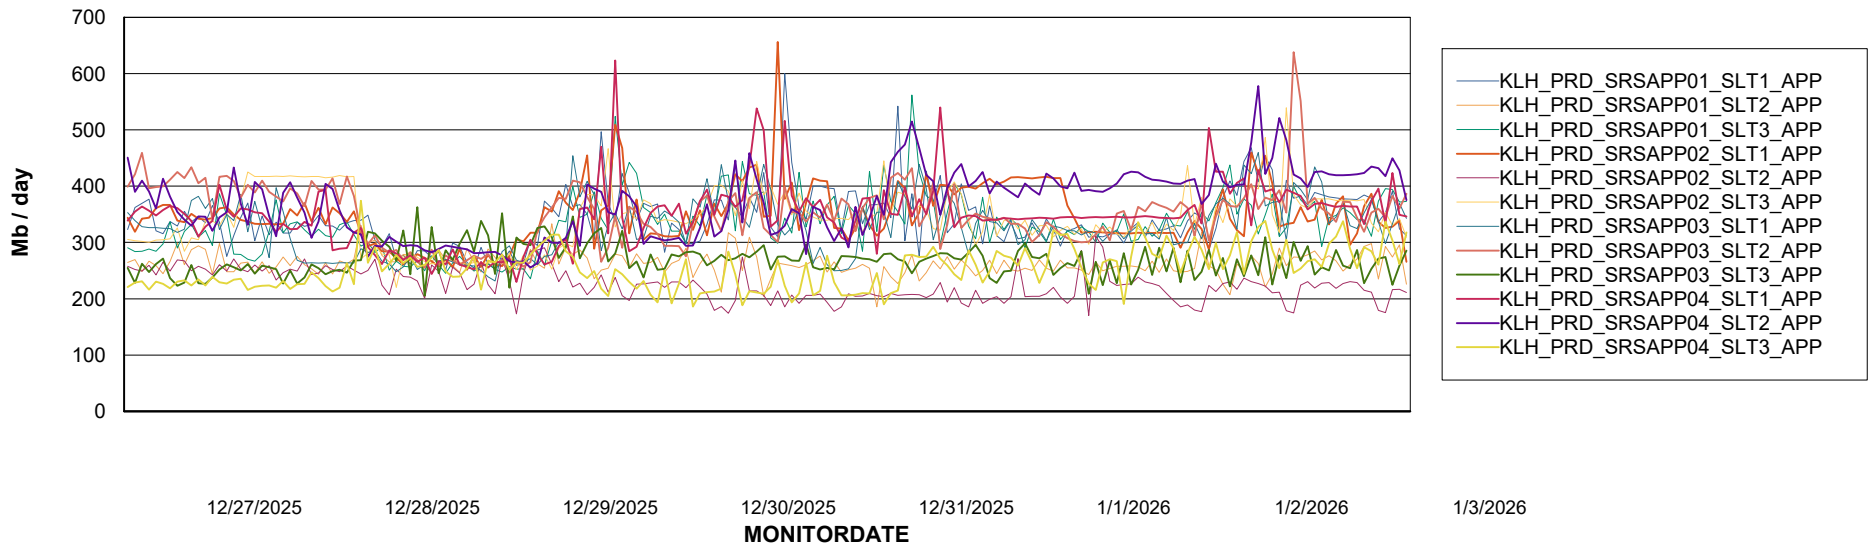

ABSSolute Application Server Services

Avg memory used per ABS Server Service