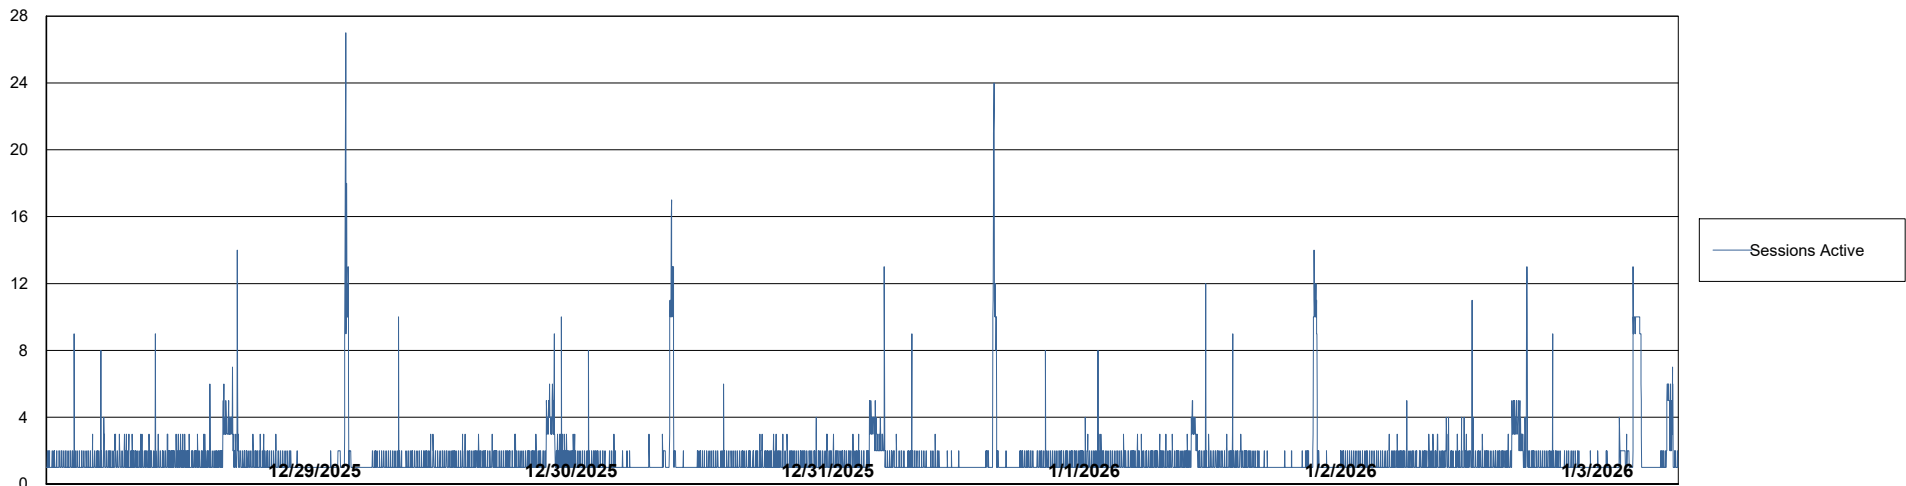

Database Performance KBR-DBS1-TOR_PROD_ABS1