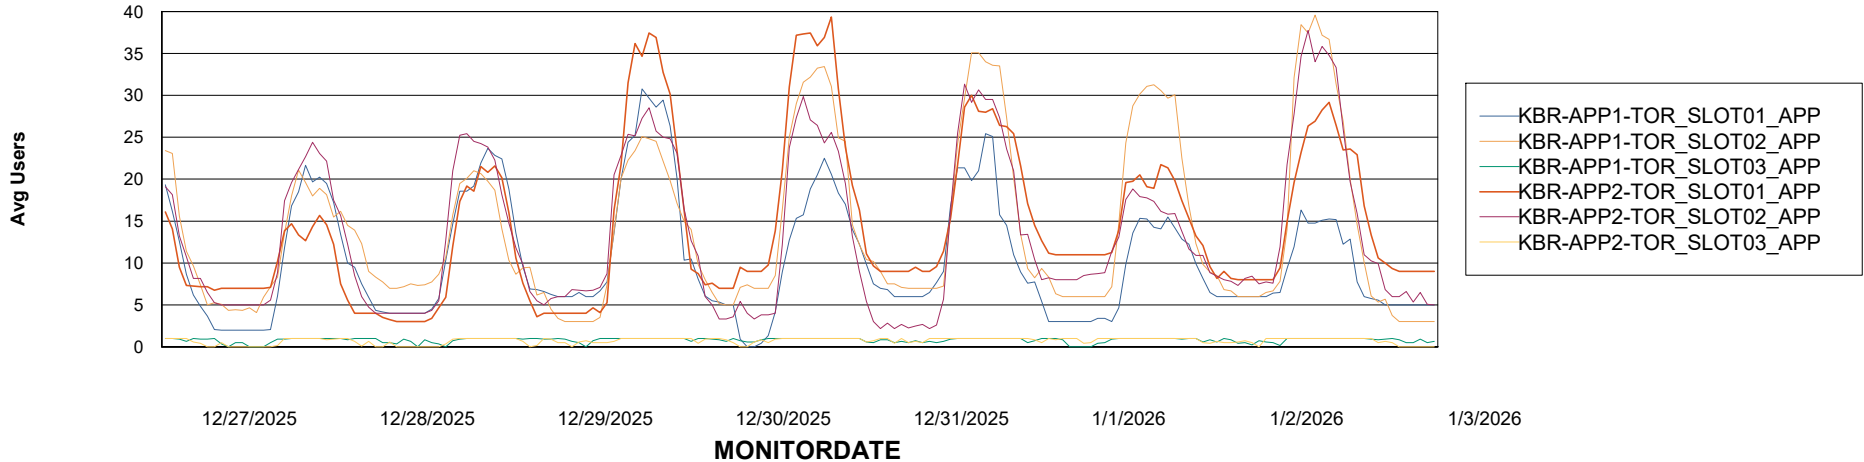

Avg users per day per ABS server