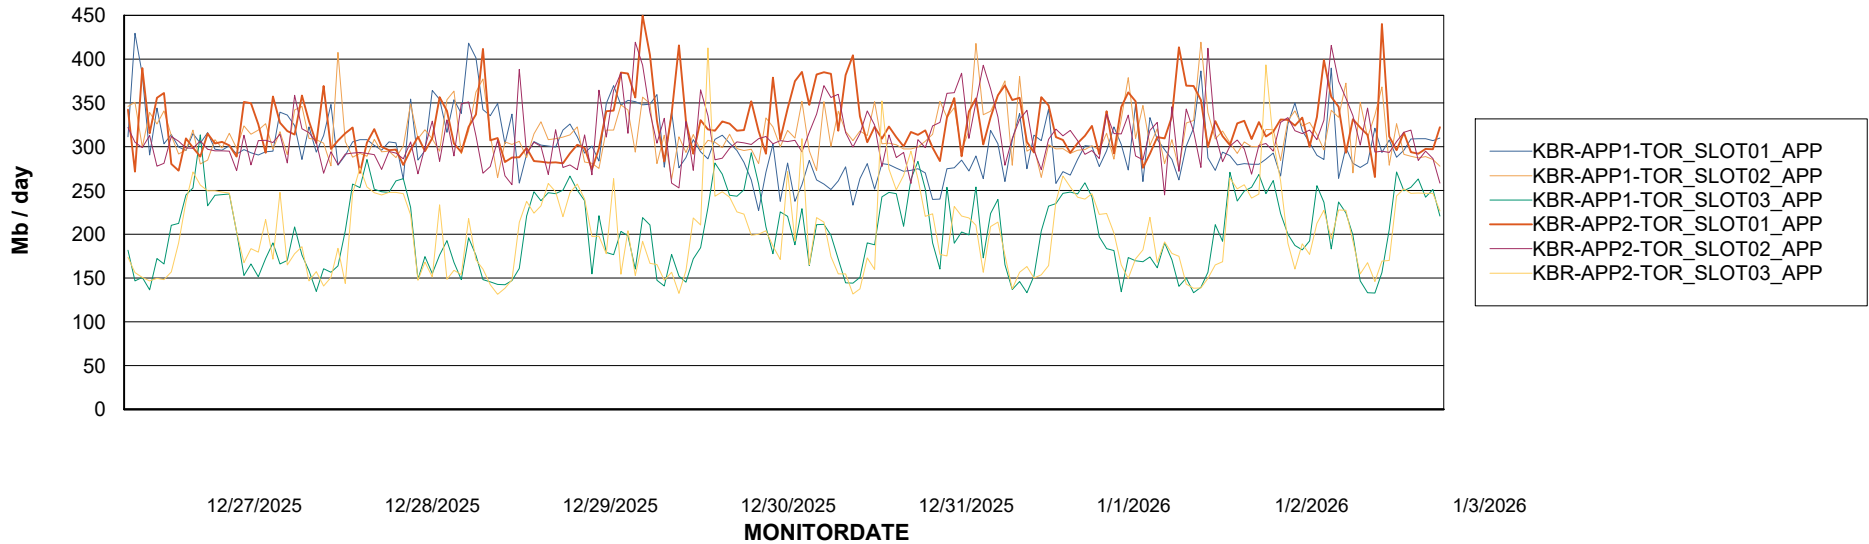

ABSSolute Application Server Services

Avg memory used per ABS Server Service