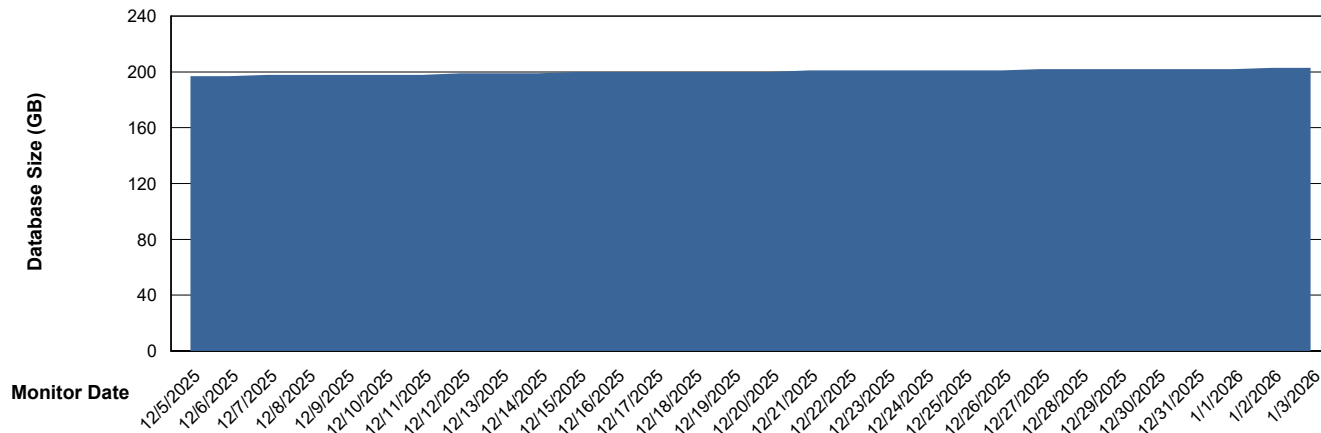

DATABASE SIZE KBR-DBS1-TOR_PROD_ABS1

Database growth over last month