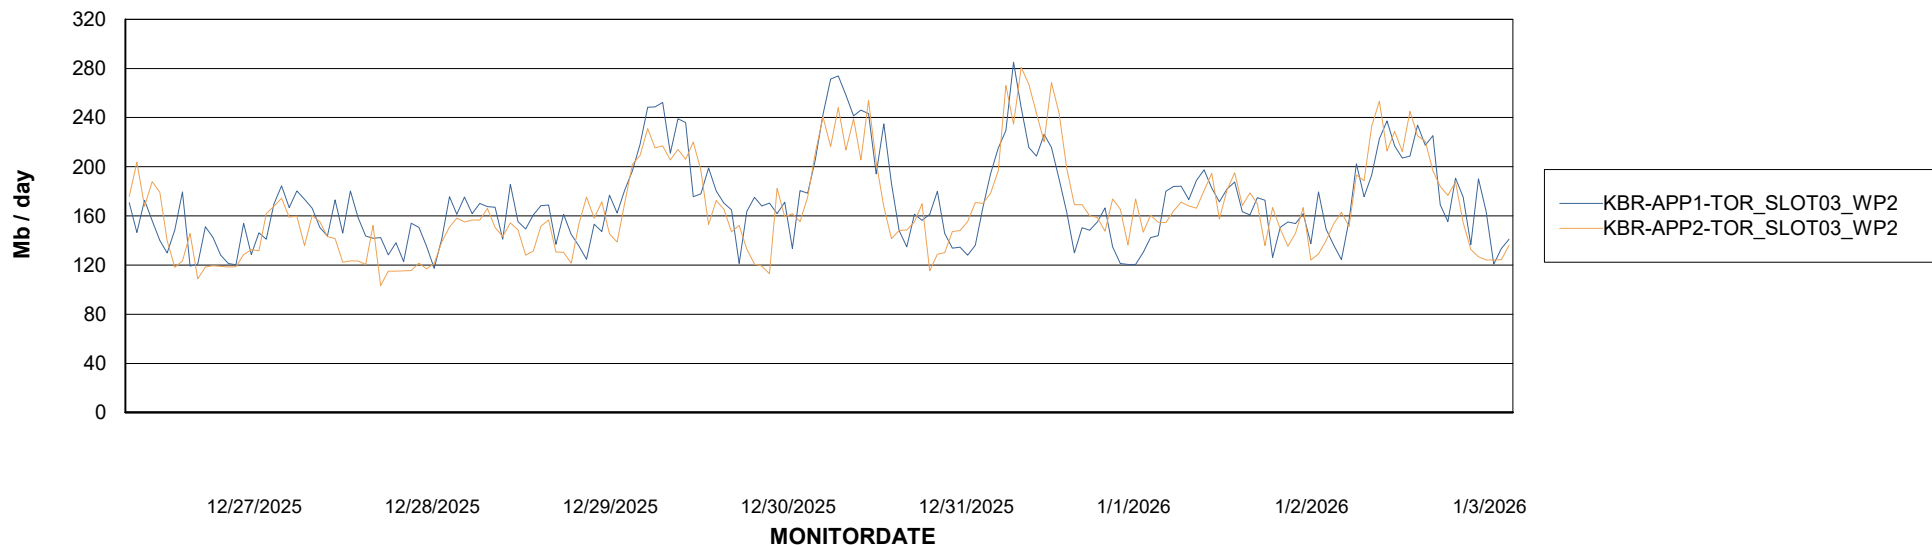

ABSSolute Web Component Services

Avg memory used per ABS Web component