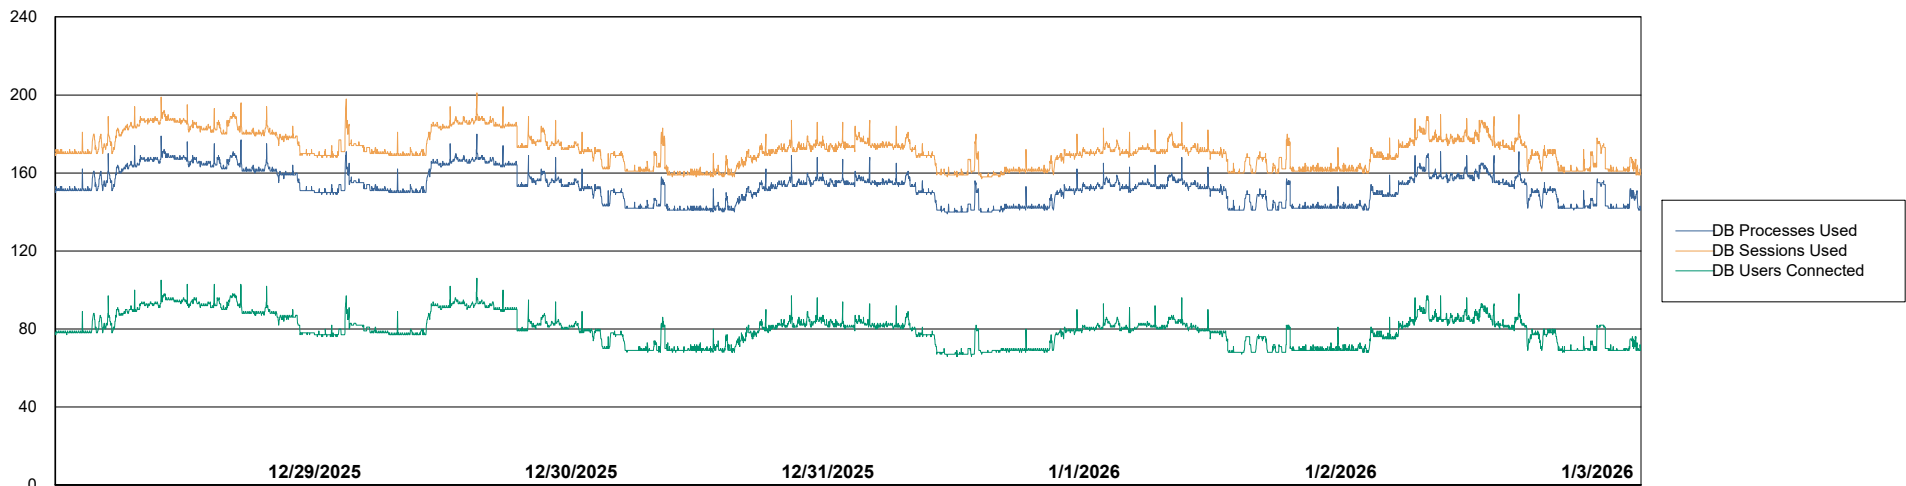

Database Performance KBR-DBS1-TOR_PROD_ABS1