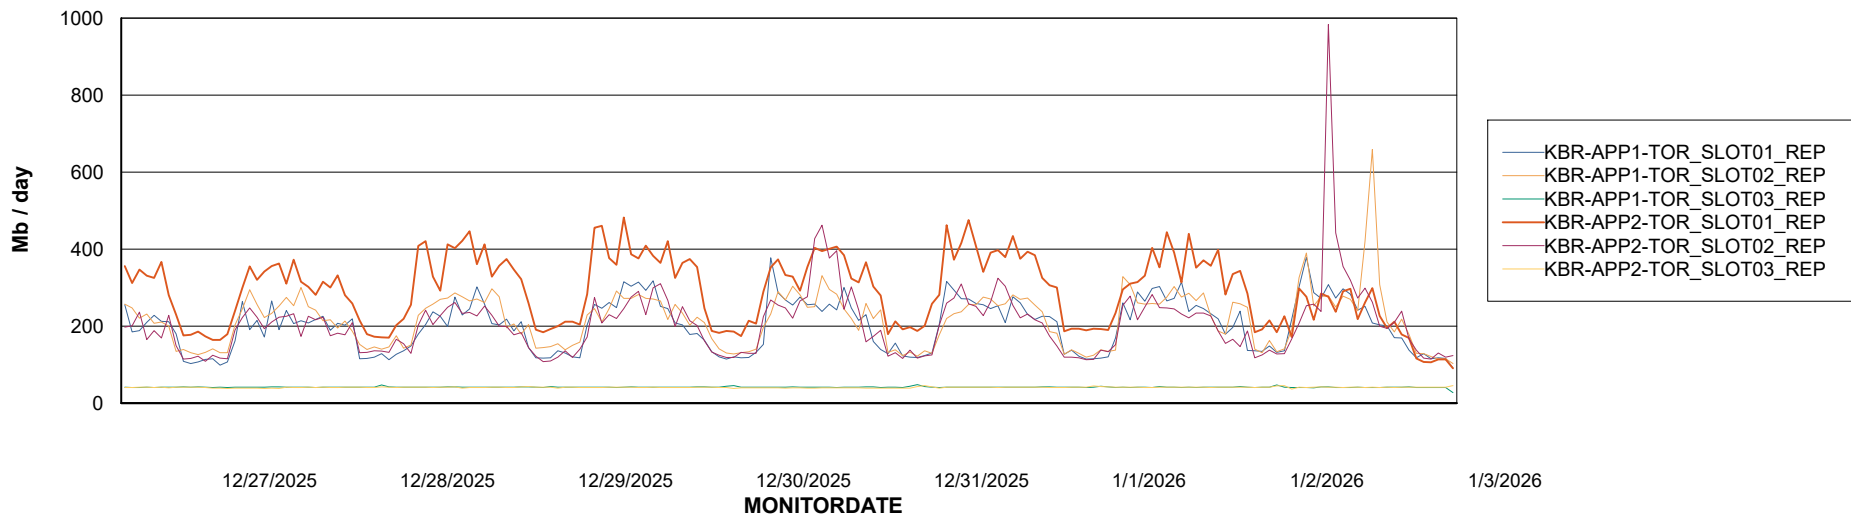

ABSSolute Application ReportServer Services

Avg memory used per ReportServer Service