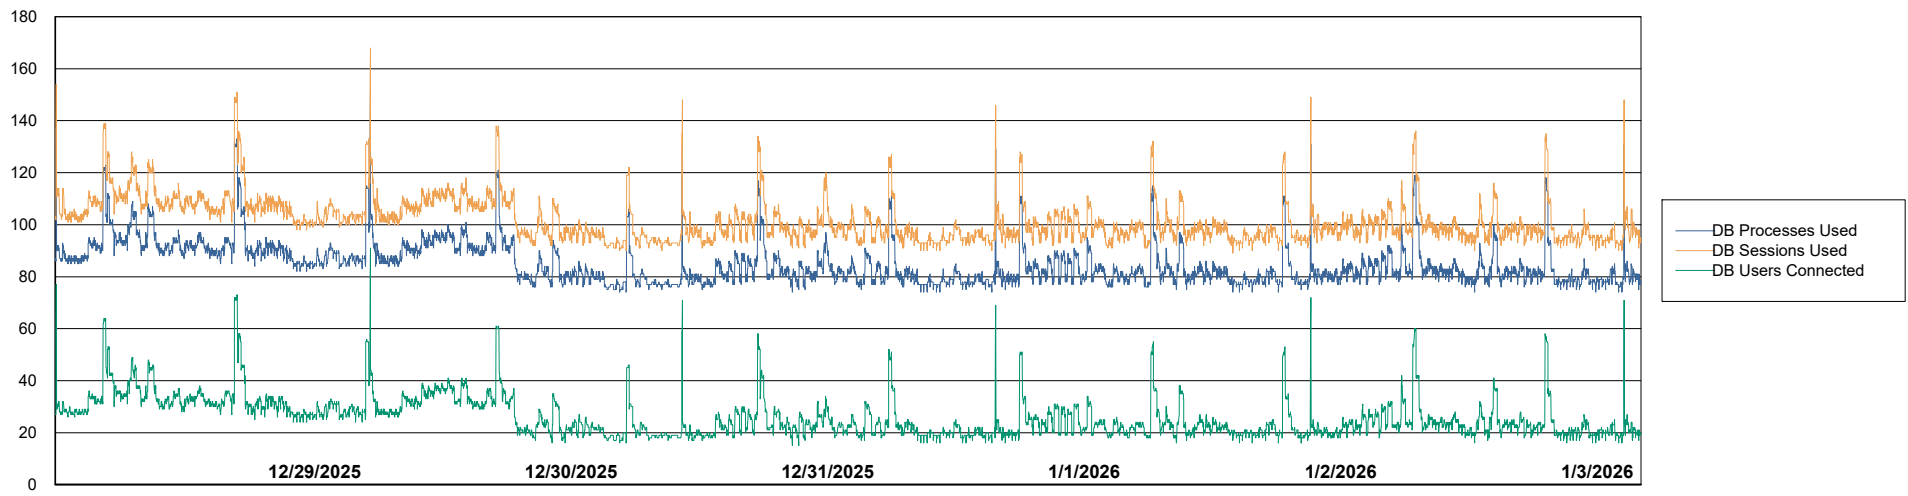

Database Performance KBR-BI-TOR_PROD_ABS1