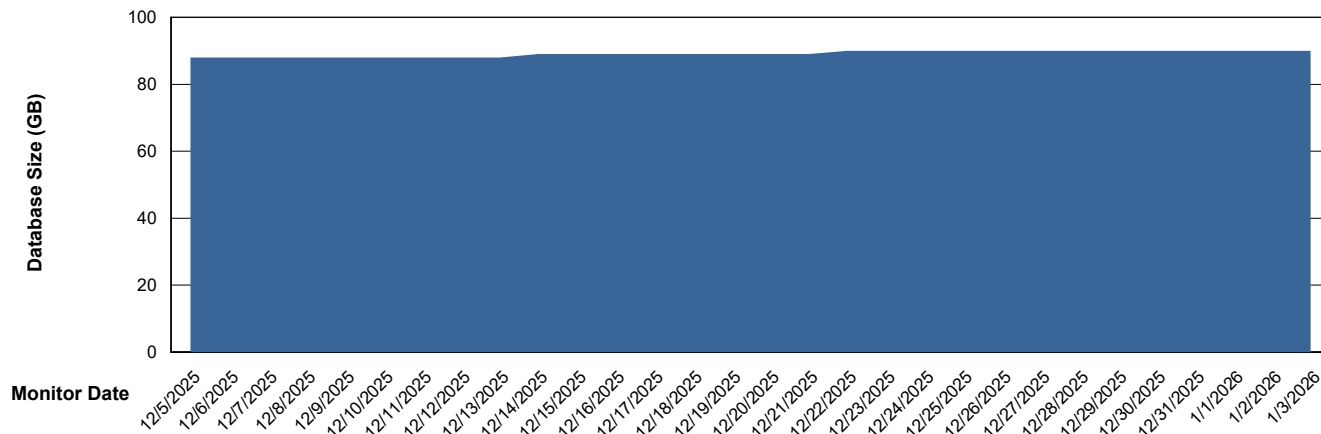

DATABASE SIZE KBR-BI-TOR_PROD_ABS1

Database growth over last month