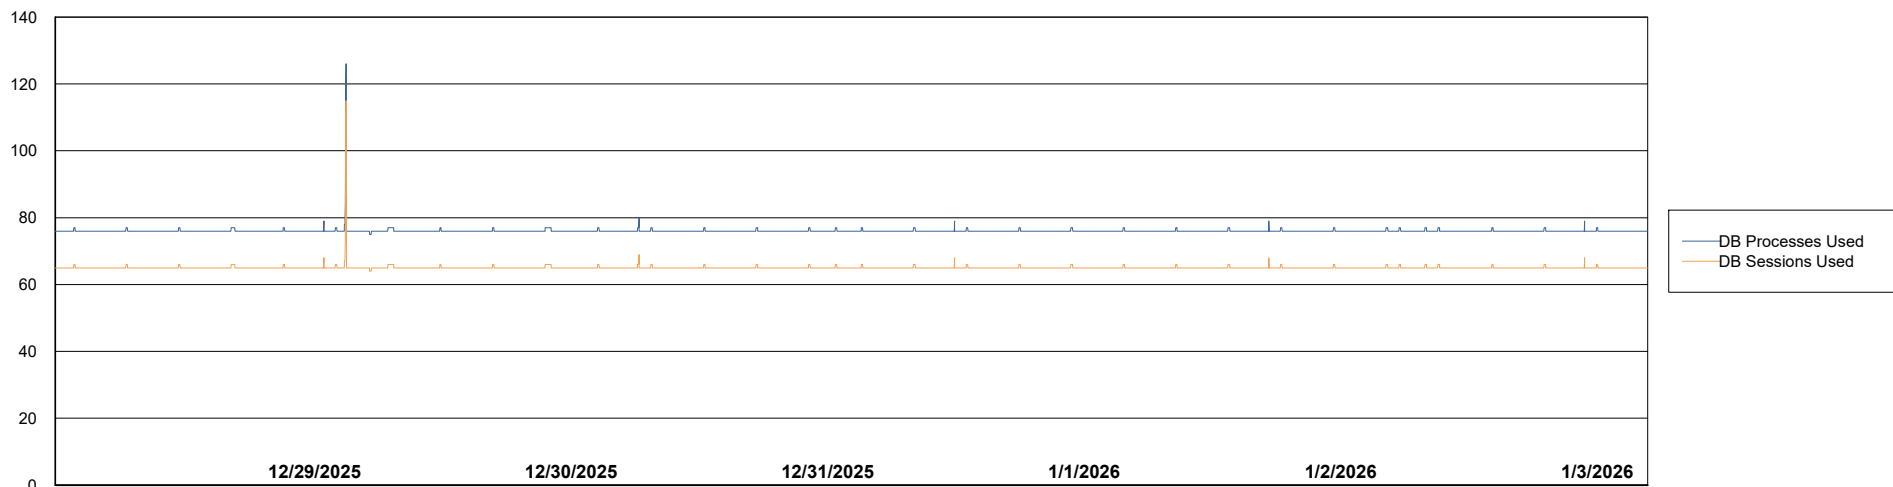

# Weekly SLA Customer Report

Customer KBR OCI TOR Production  
Database ID 200

Database Performance KBR-DBS2-TOR\_PROD\_HSBABS1

DB Processes Max 4  
DB Processes Max 1,000  
DB Processes Max 0