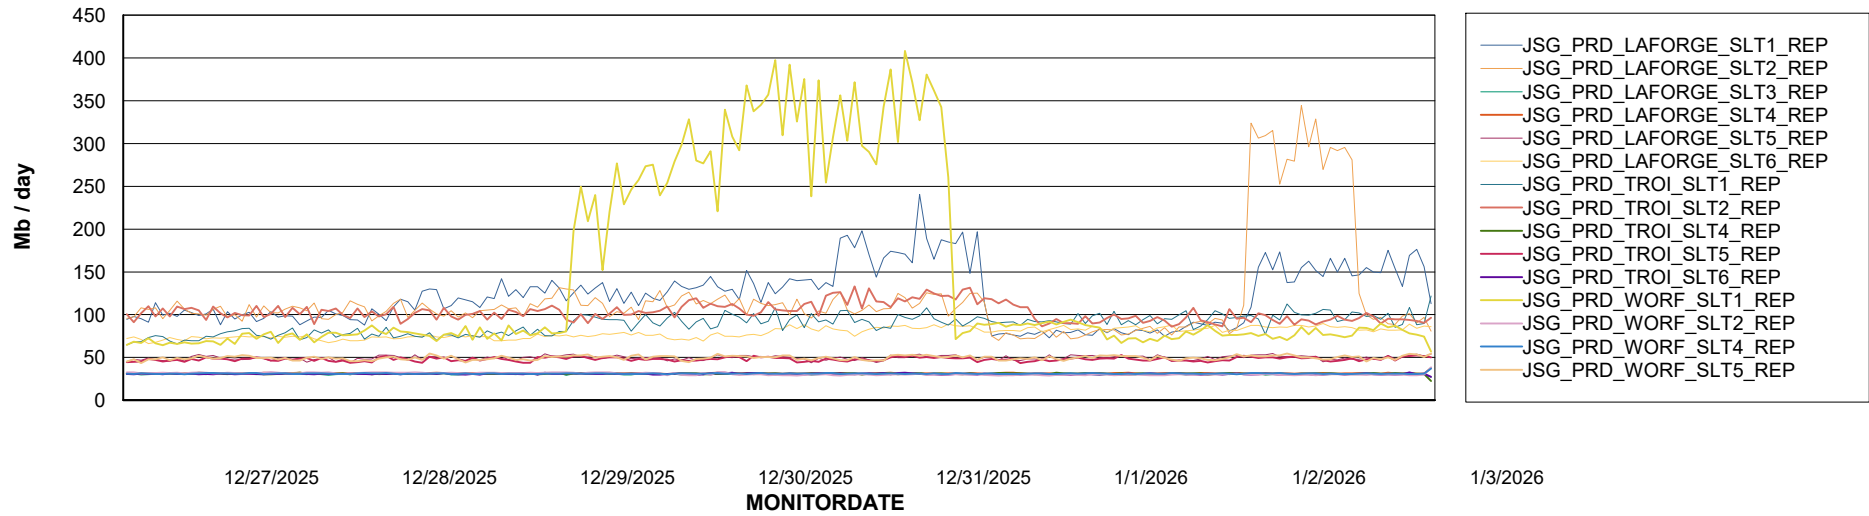

ABSSolute Application ReportServer Services

Avg memory used per ReportServer Service