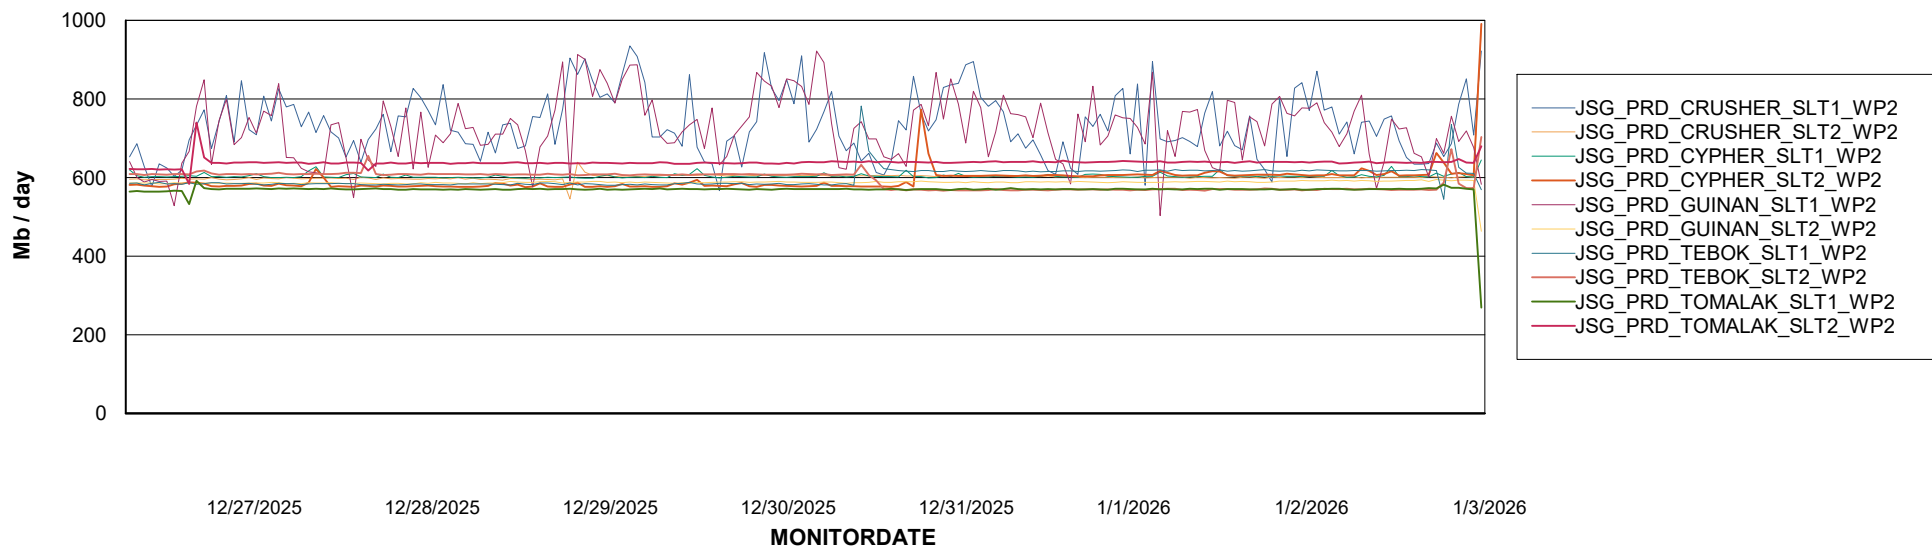

ABSSolute Web Component Services

Avg memory used per ABS Web component