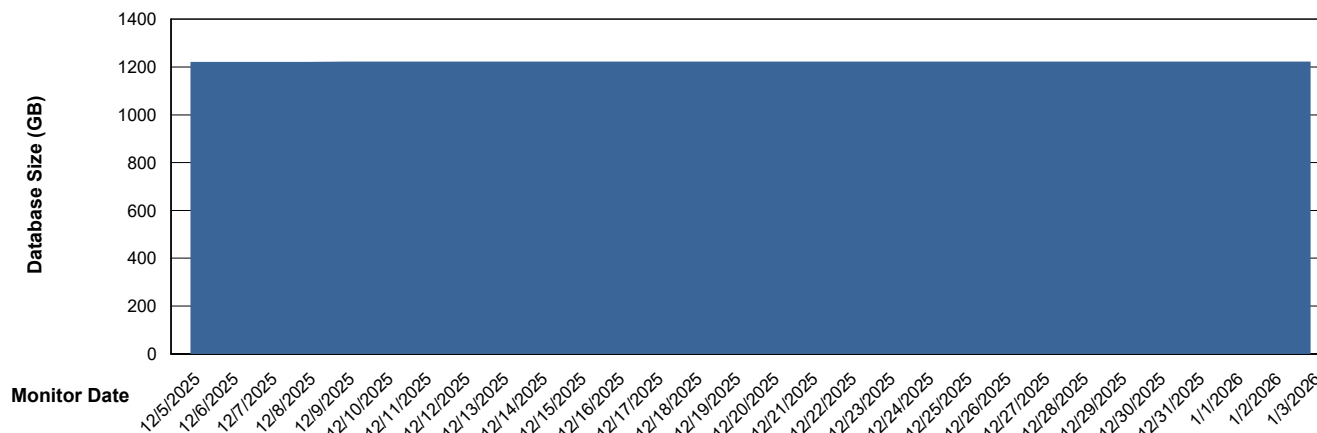

Customer JSG_Production (24/7)
Database ID 102

DATABASE SIZE JSG_PRD_BASHIR_DB_ABS1

Database growth over last month

DATABASE SIZE JSG_PRD_RIKER_DB_HSBABS1

Database growth over last month

Weekly SLA Customer Report