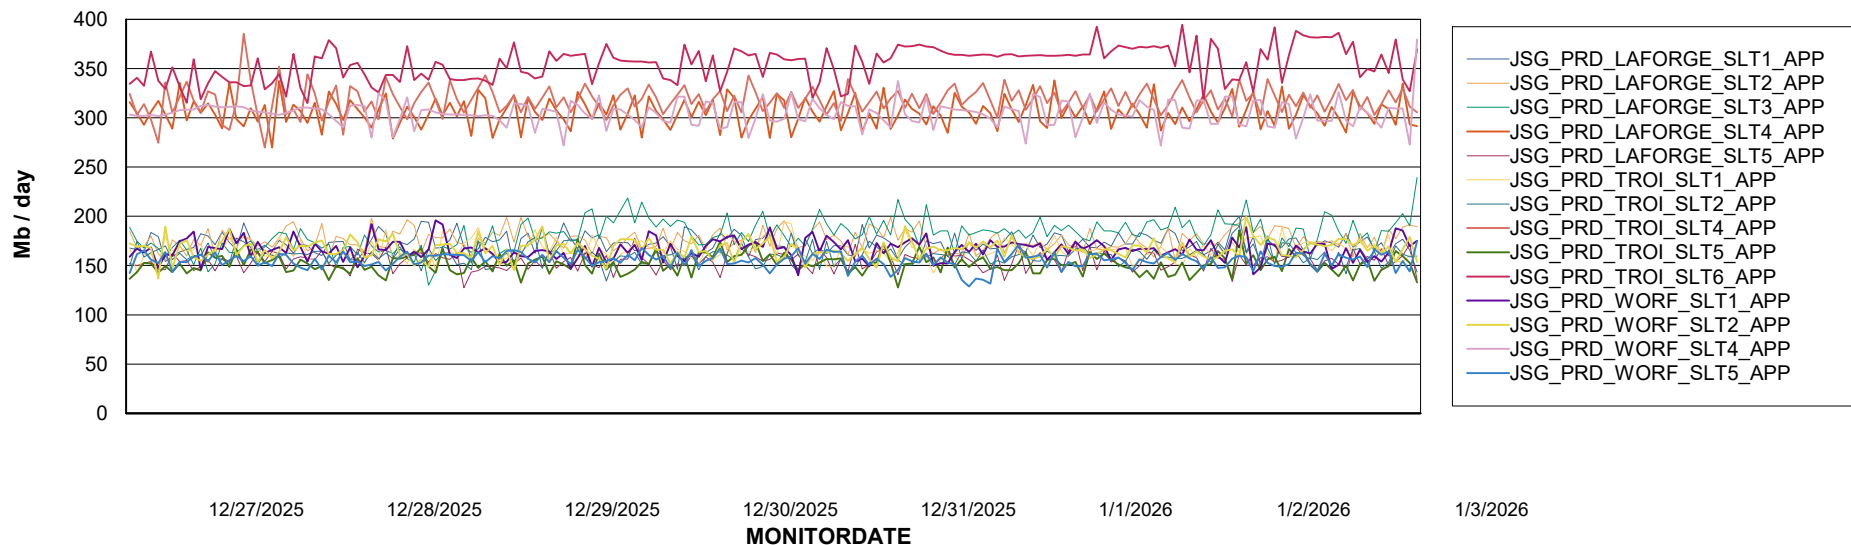

ABSSolute Application Server Services

Avg memory used per ABS Server Service