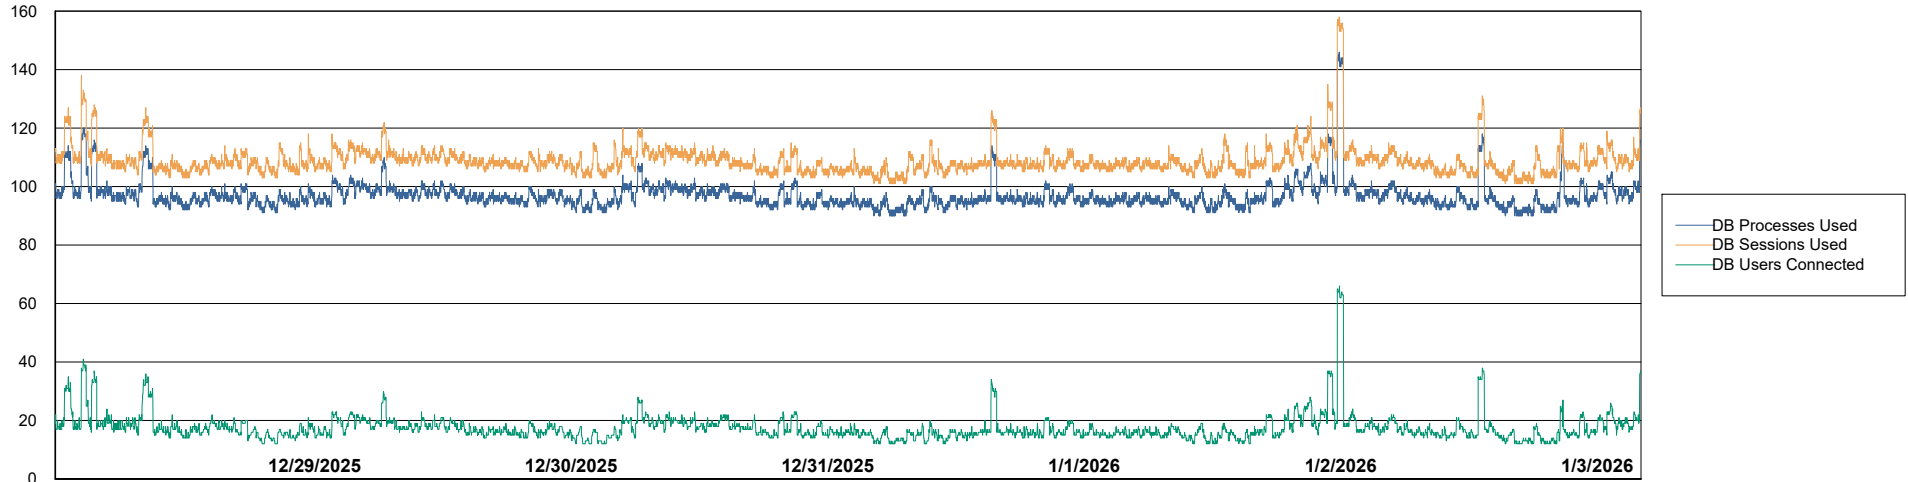

Database Performance JSG_PRD_BASHIR_DB_ABS1