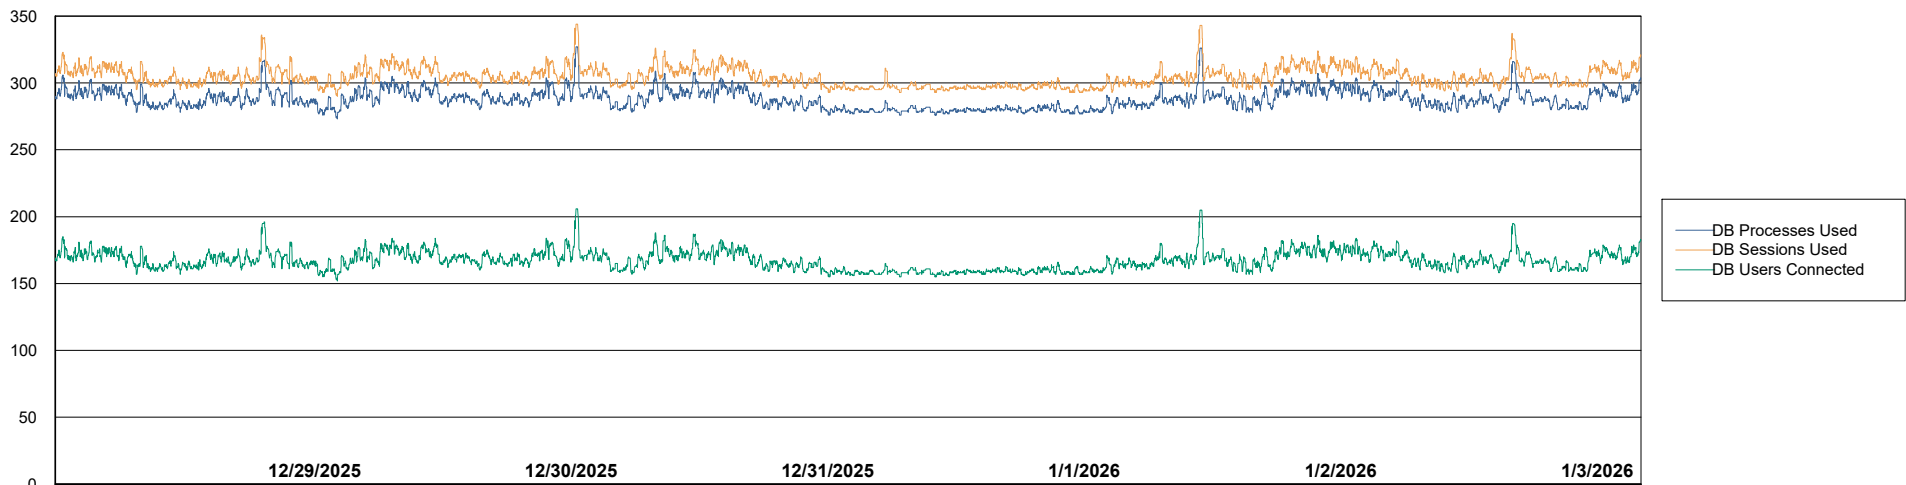

DB Processes Max 4
DB Processes Max 0
DB Processes Max 1,000

Weekly SLA Customer Report

Customer JSG_Production (24/7)
Database ID 102

Database Performance JSG_PRD_RIKER_DB_HSBABS1

Weekly SLA Customer Report