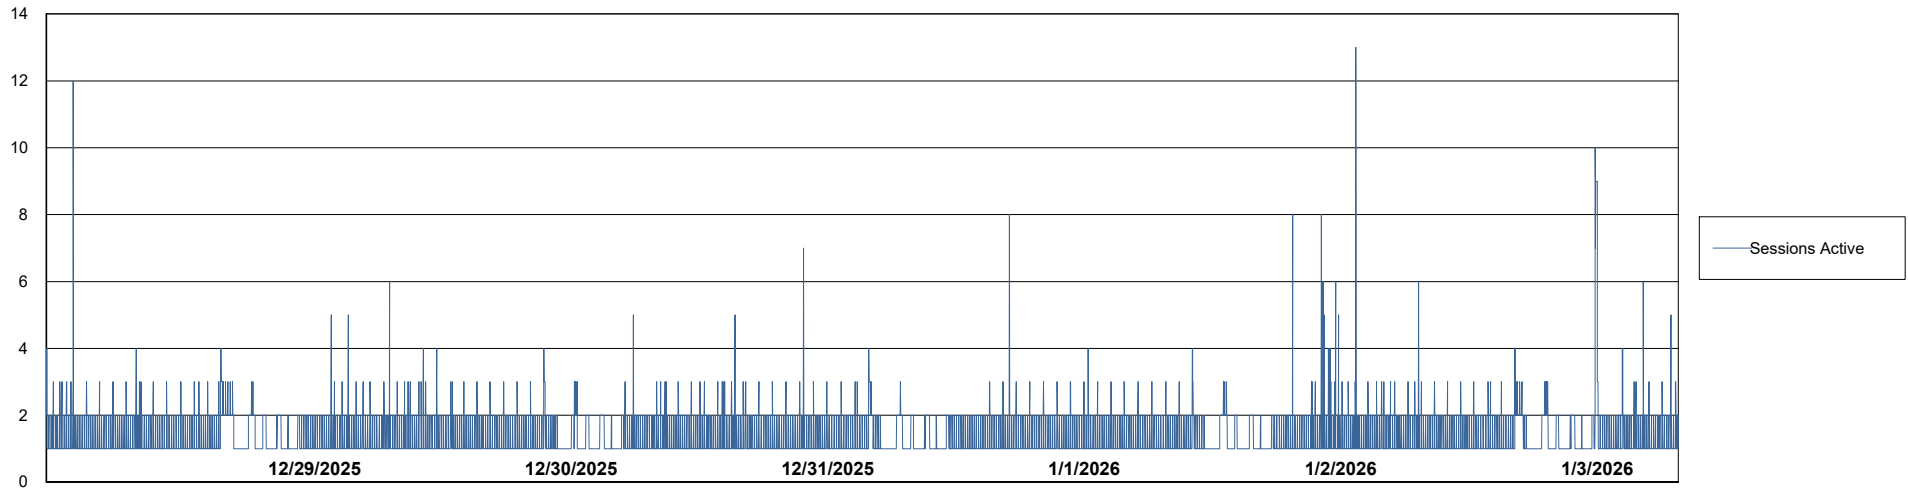

Weekly SLA Customer Report

Customer JSG_Production (24/7)
Database ID 102

Harddisk Usage JSG_PRD_WORF

	Free disk space on C: (%)	Total disk space on C: (Gb)	Used disk space on C: (Gb)
1/3/2026	46	149	81
1/2/2026	46	149	81
1/1/2026	46	149	81
12/31/2025	46	149	81
12/30/2025	46	149	80
12/29/2025	46	149	80
12/28/2025	46	149	80

Weekly SLA Customer Report

Customer JSG_Production (24/7)
Database ID 102

Database Performance JSG_PRD_BASHIR_DB_ABS1

Weekly SLA Customer Report

Customer JSG_Production (24/7)
Database ID 102

Database Performance JSG_PRD_PICARD_DB_ABS1