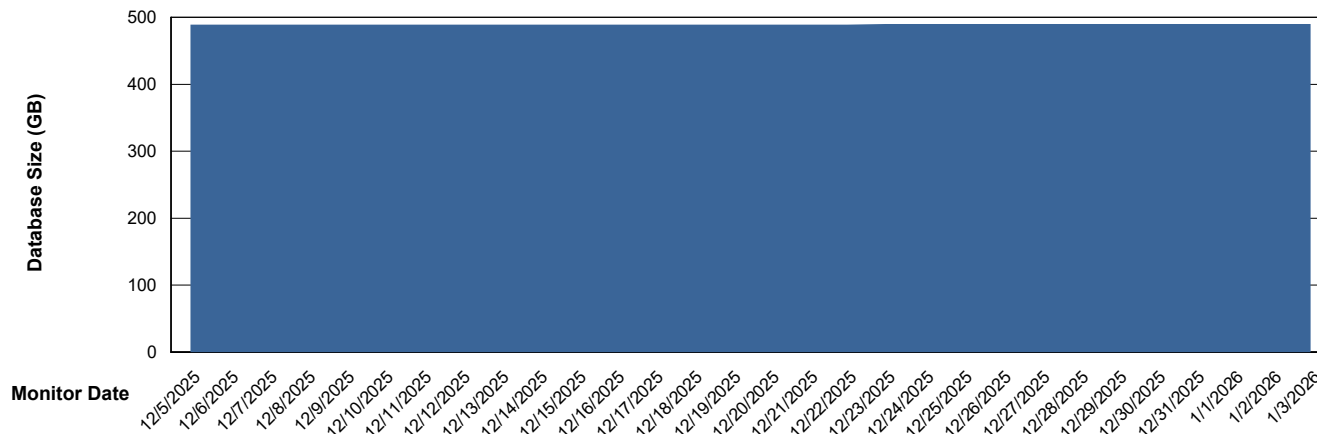

DATABASE SIZE JSG_PRD_BASHIR_DB_ABS1

Database growth over last month