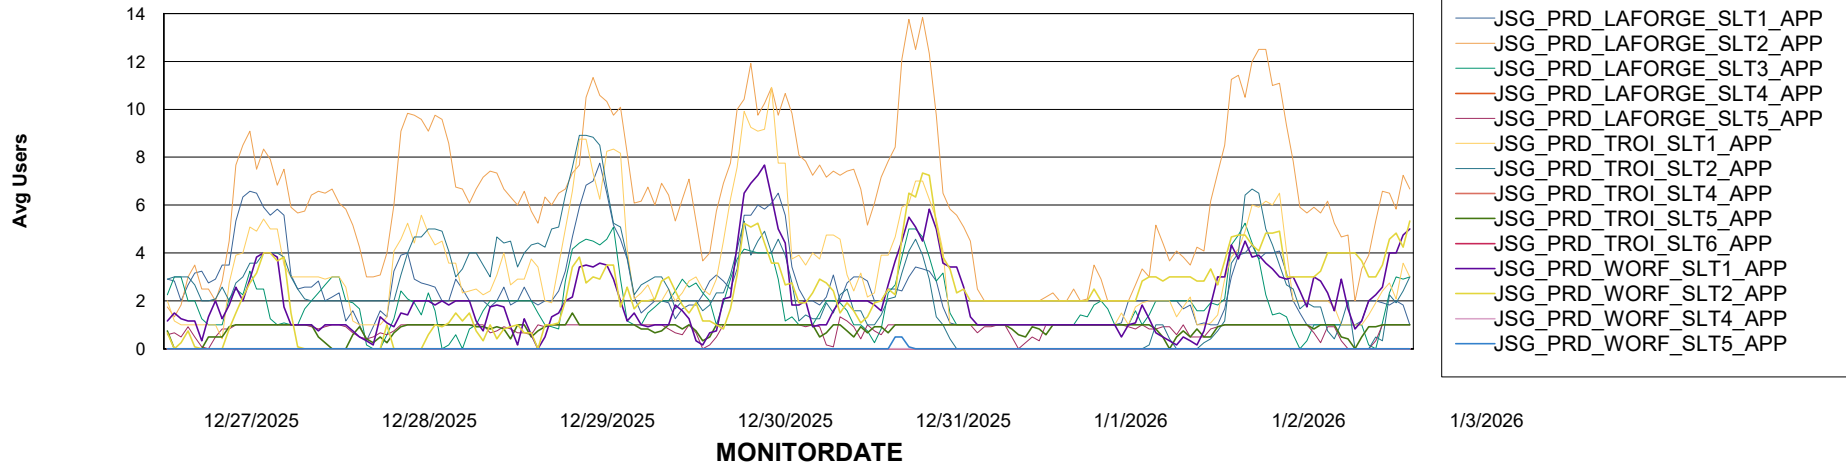

Avg users per day per ABS server