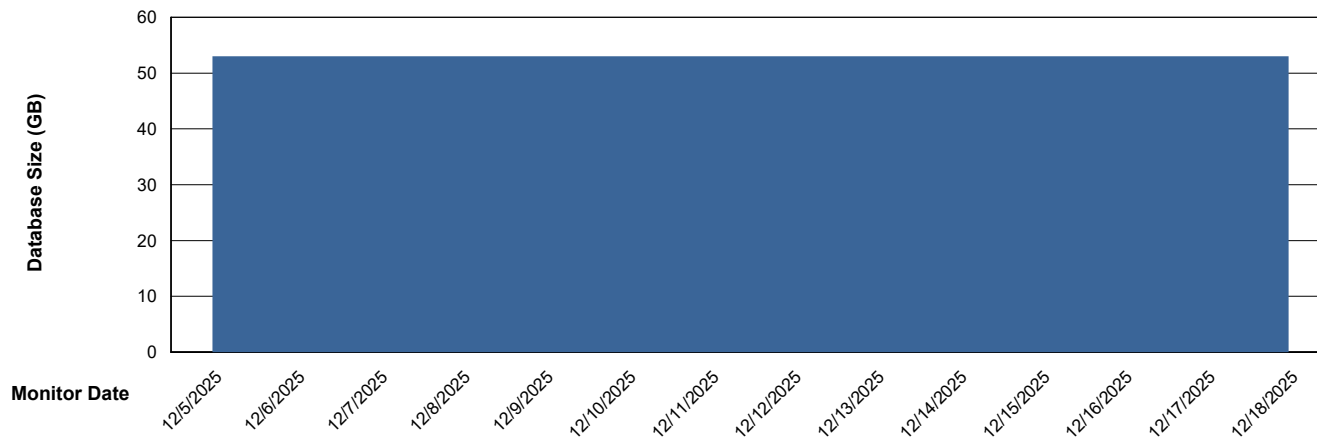

Weekly SLA Customer Report

Customer HUE_Production
Database ID 154

Weekly SLA Customer Report

Customer HUE_Production
Database ID 154

DATABASE SIZE HUE_PRD_S-ORABI2024_ABS1

Database growth over last month

DATABASE SIZE HUE_PRD_S-ORAPROD2_ABS1

Database growth over last month

Weekly SLA Customer Report

Customer HUE_Production
Database ID 154

Standby Database Health HUE_Production

Recovery lag for last 7 days