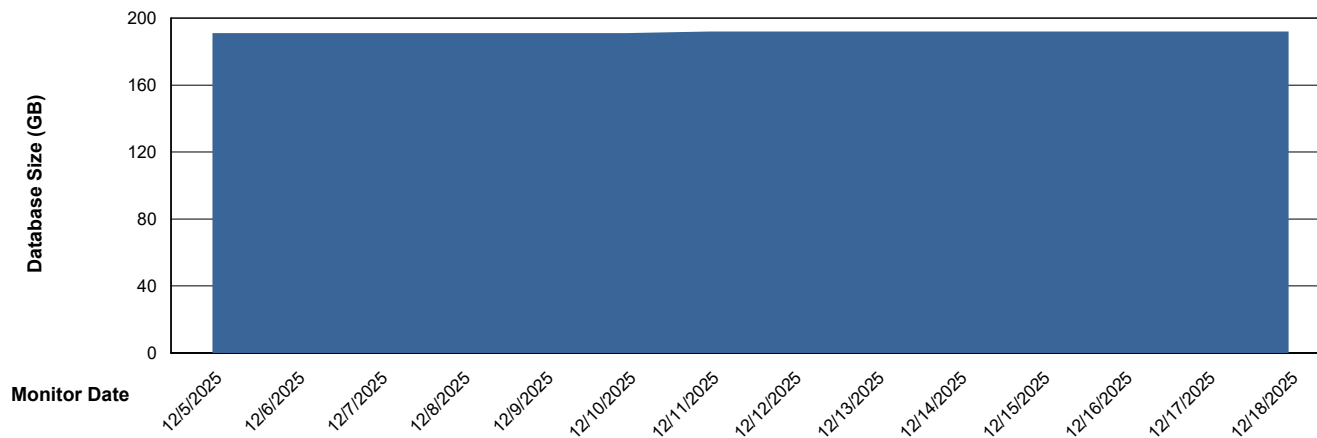

Weekly SLA Customer Report

Customer HUE_Production
Database ID 154

Weekly SLA Customer Report

Customer HUE_Production
Database ID 154

DATABASE SIZE HUE_PRD_S-ORABI2024_ABS1

Database growth over last month

DATABASE SIZE HUE_PRD_S-ORAPROD2_ABS1

Database growth over last month

Weekly SLA Customer Report

Customer HUE_Production
Database ID 154

Standby Database Health HUE_Production

Recovery lag for last 7 days