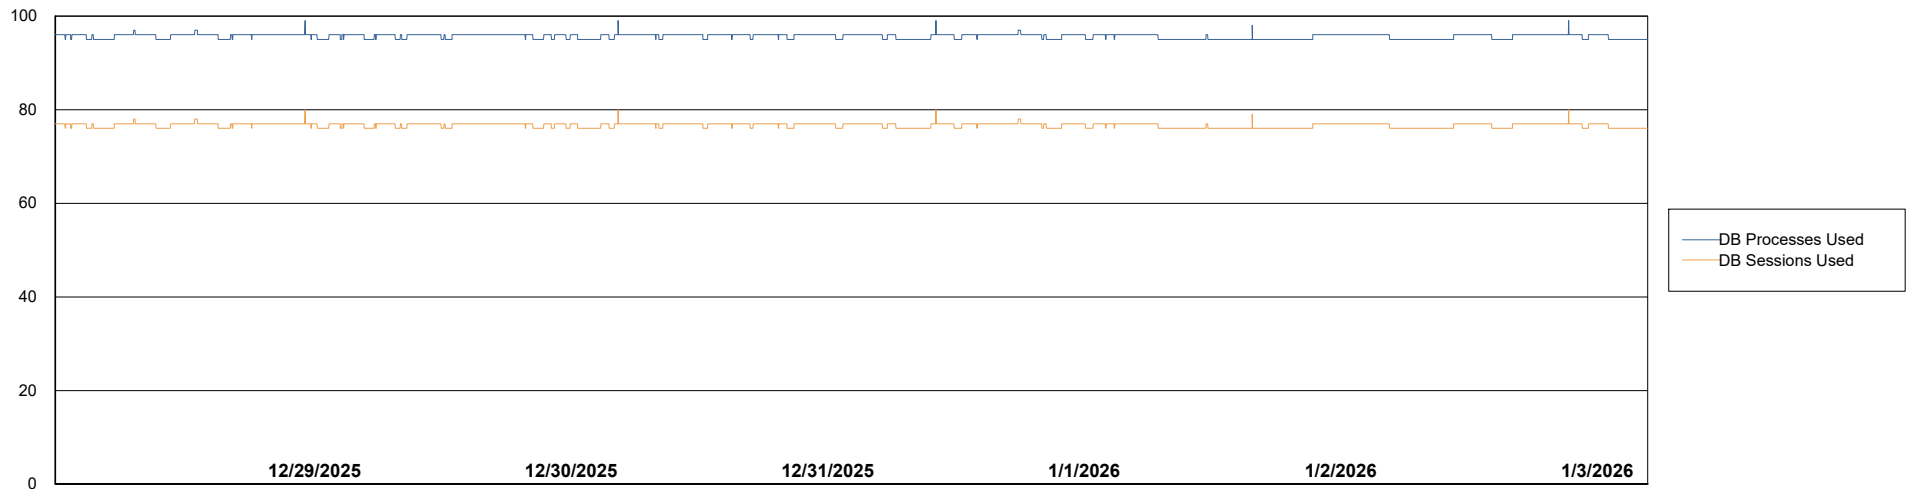

Database Performance ELJ_PRD_FRASEQXPRDDB02_HSBABS1

DB Processes Max 0
DB Processes Max 1,000