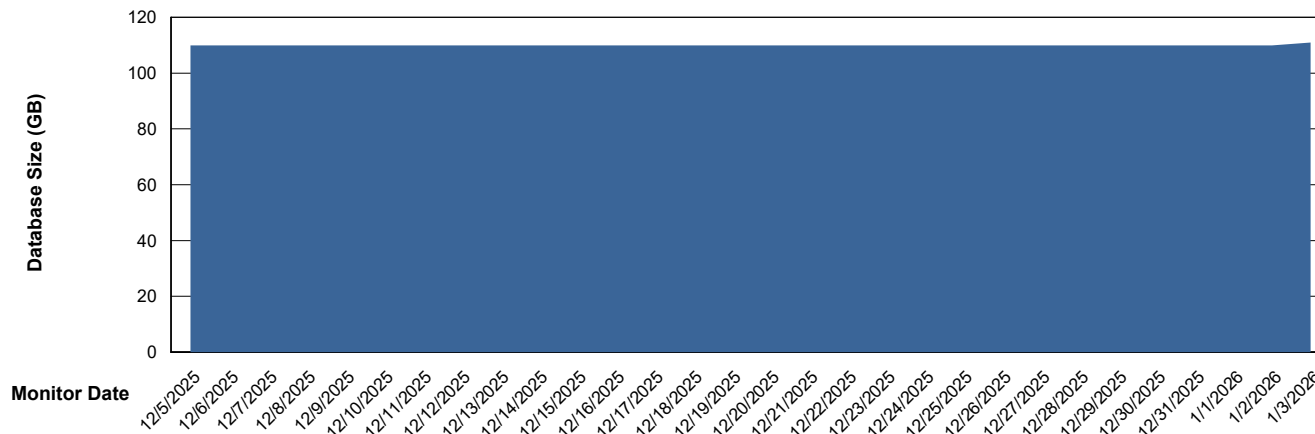

DATABASE SIZE ELJ_PRD_FRASEQXPRDDB01_ABS1

Database growth over last month