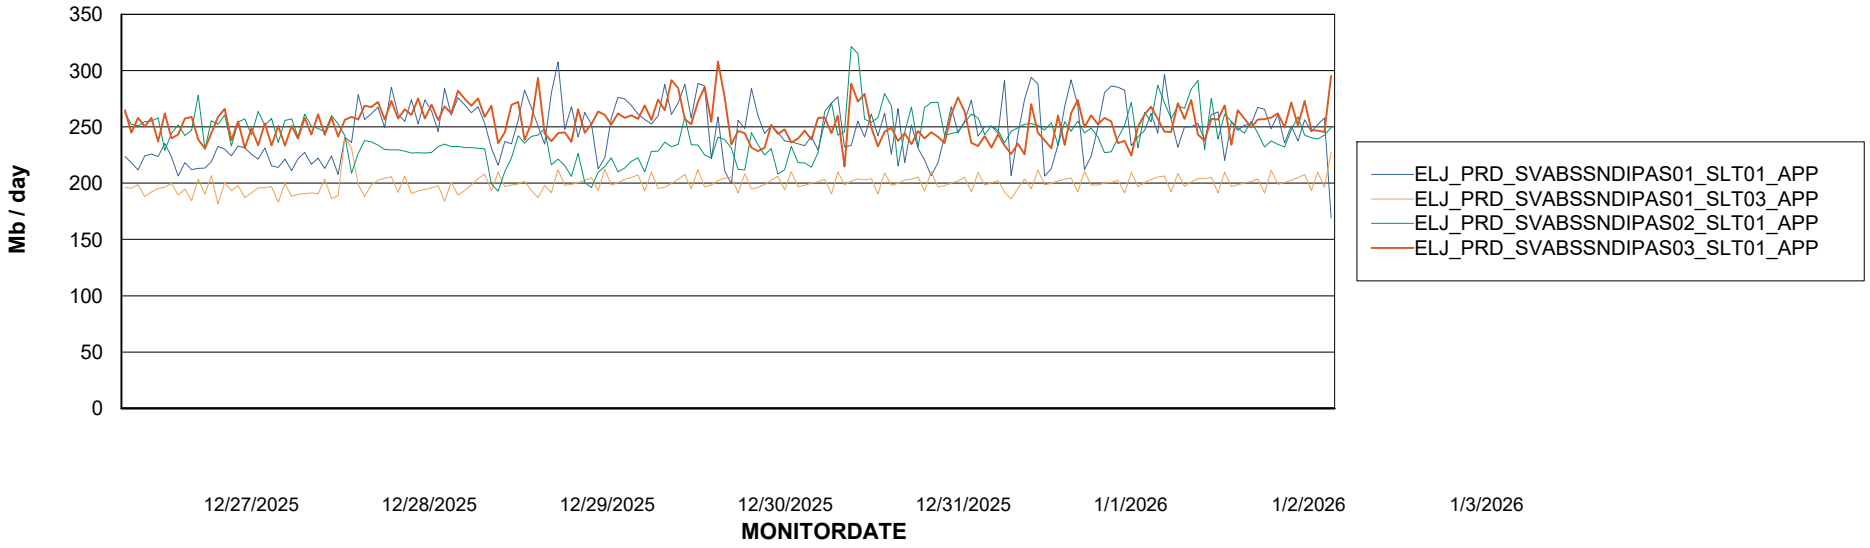

ABSSolute Application Server Services

Avg memory used per ABS Server Service