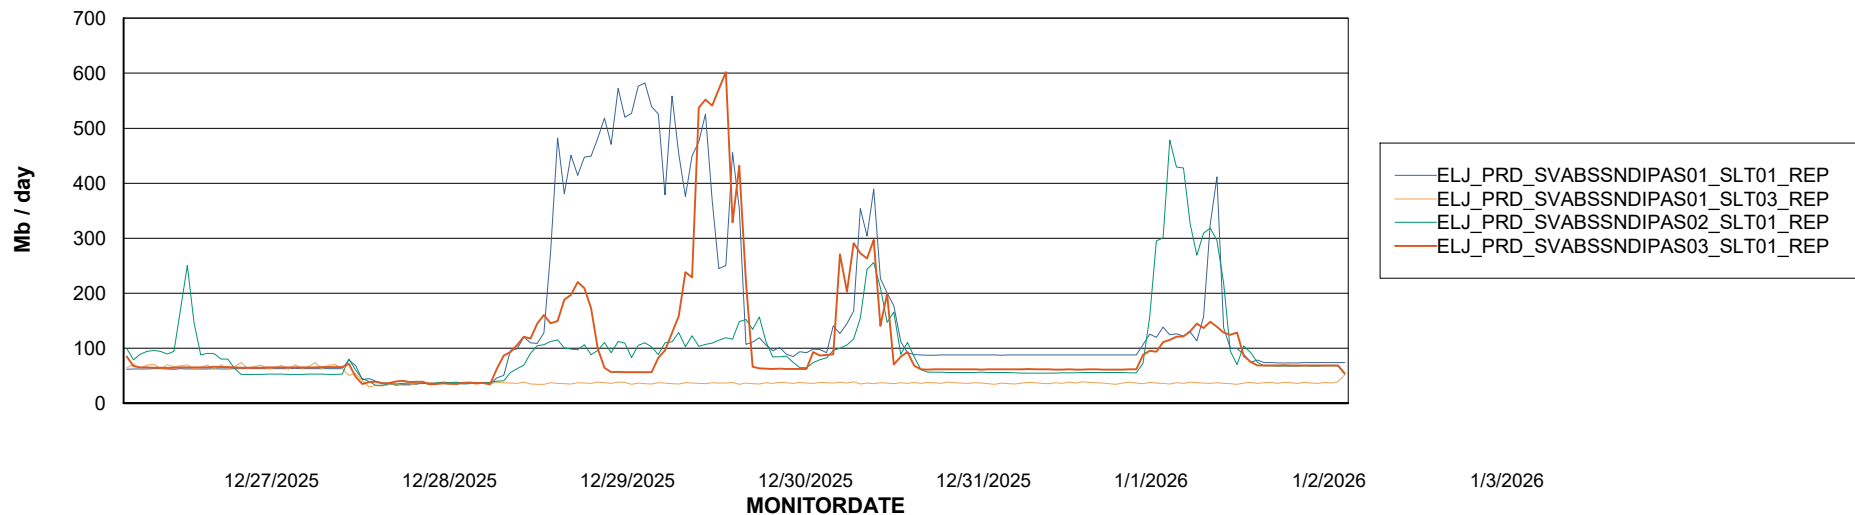

Avg memory used per ABS Server Service

Avg users per day per ABS server

Weekly SLA Customer Report

Customer ELJ Production
Database ID 72

ABSSolute Application ReportServer Services

Avg memory used per ReportServer Service