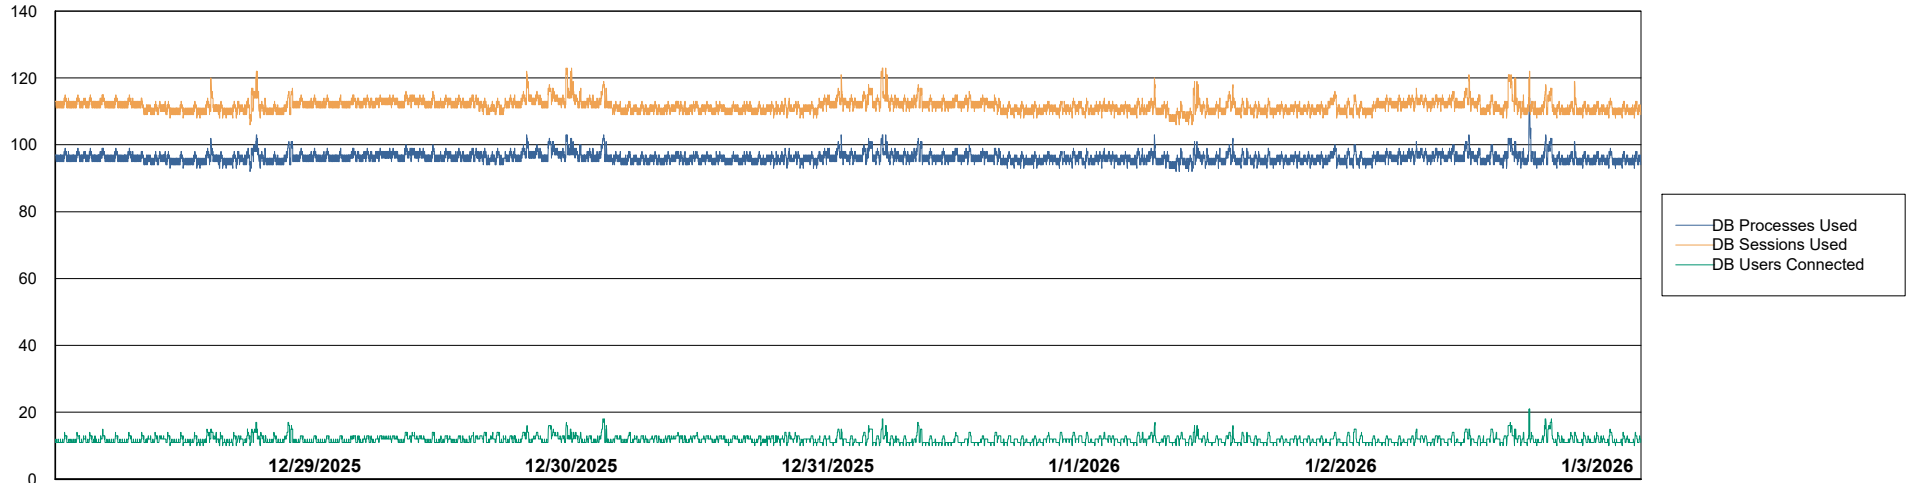

DB Processes Max 0
DB Processes Max 1,000

Weekly SLA Customer Report

Customer ELJ Production
Database ID 72

Database Performance ELJ_PRD_FRASEQXPRDDB03_ABS1

Weekly SLA Customer Report

Customer ELJ Production
Database ID 72