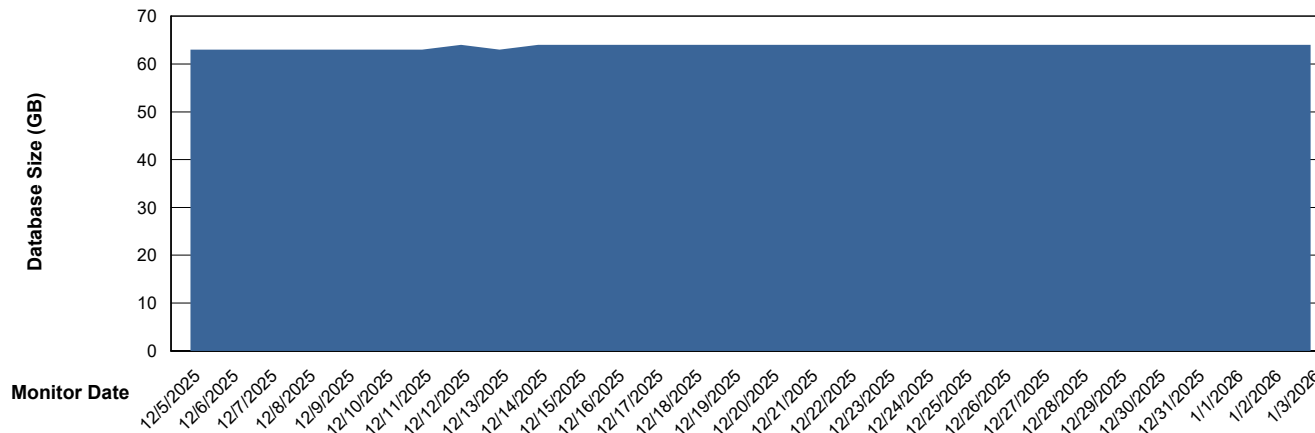

DB Processes Max 0
DB Processes Max 1,000

Weekly SLA Customer Report

Customer ELJ Production
Database ID 72

Database Performance ELJ_PRD_FRASEQXPRDDB03_ABS1

Weekly SLA Customer Report

Customer ELJ Production
Database ID 72

DATABASE SIZE ELJ_PRD_FRASEQXPRDDB01_ABS1

Database growth over last month

DATABASE SIZE ELJ_PRD_FRASEQXPRDDB03_ABS1

Database growth over last month

Weekly SLA Customer Report

Customer ELJ Production
 Database ID 72