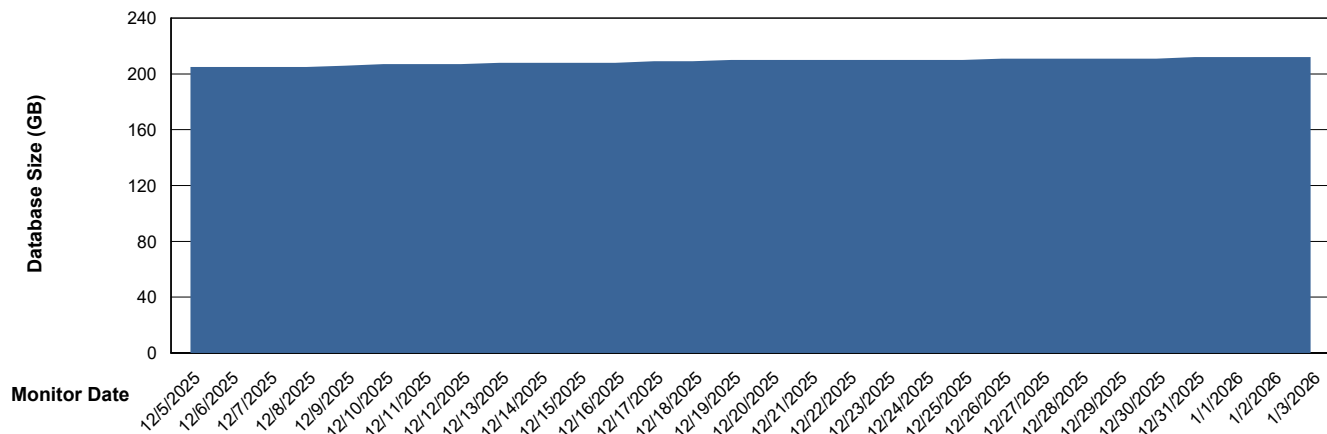

Weekly SLA Customer Report

Customer ELI_Production
Database ID 62

Database Performance ELI_PRD_FRASINTQUADB01_HSBABS1

DB Processes Max 1,000

Weekly SLA Customer Report

Customer ELI_Production
Database ID 62

DATABASE SIZE ELI_PRD_FRASEQXPRDDB04-BI_ABS1

Database growth over last month

DATABASE SIZE ELI_PRD_FRASINTPRDDB01_ABS1

Database growth over last month

Weekly SLA Customer Report

Customer ELI_Production
Database ID 62