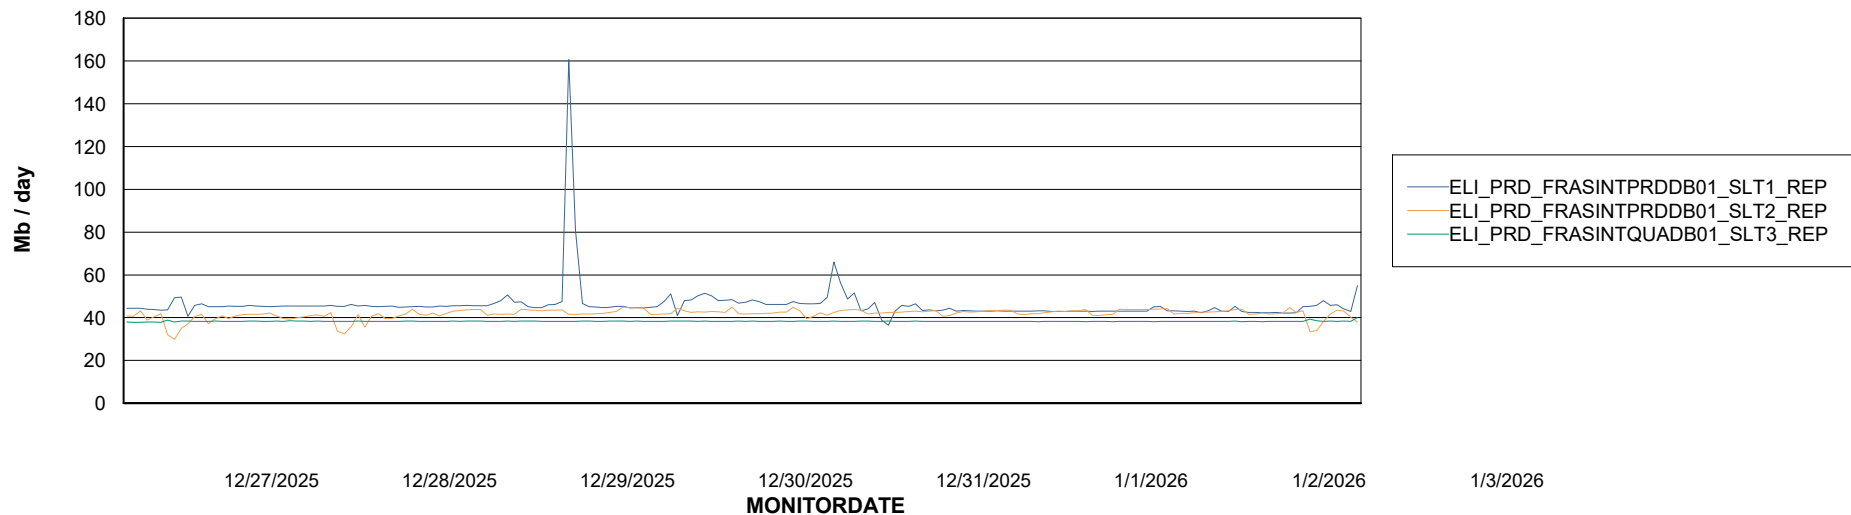

Avg memory used per ABS Server Service

Avg users per day per ABS server

Weekly SLA Customer Report

Customer ELI_Production
Database ID 62

ABSSolute Application ReportServer Services

Avg memory used per ReportServer Service