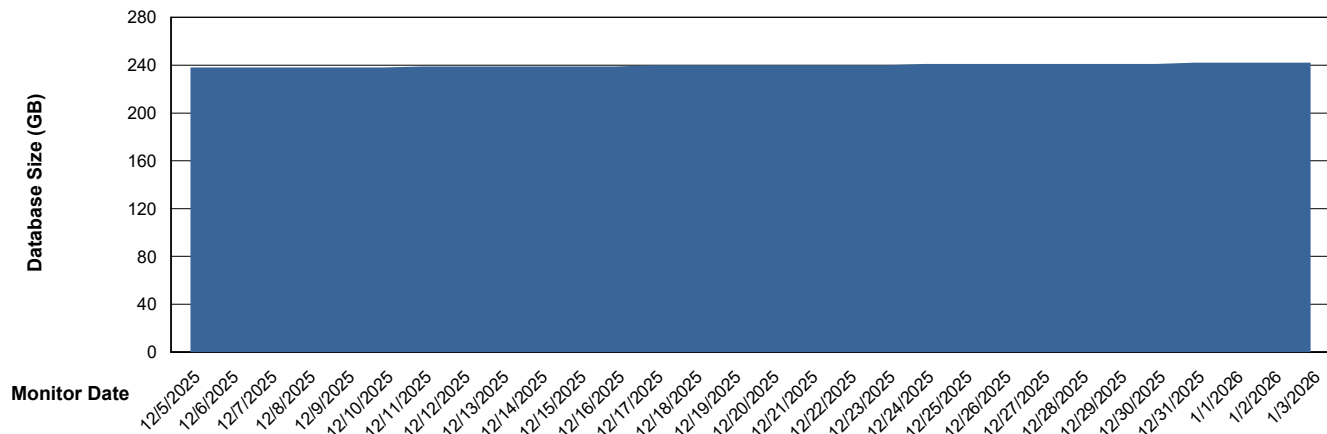

DATABASE SIZE ELI_PRD_FRASEQXPRDDB04-BI_ABS1

Database growth over last month