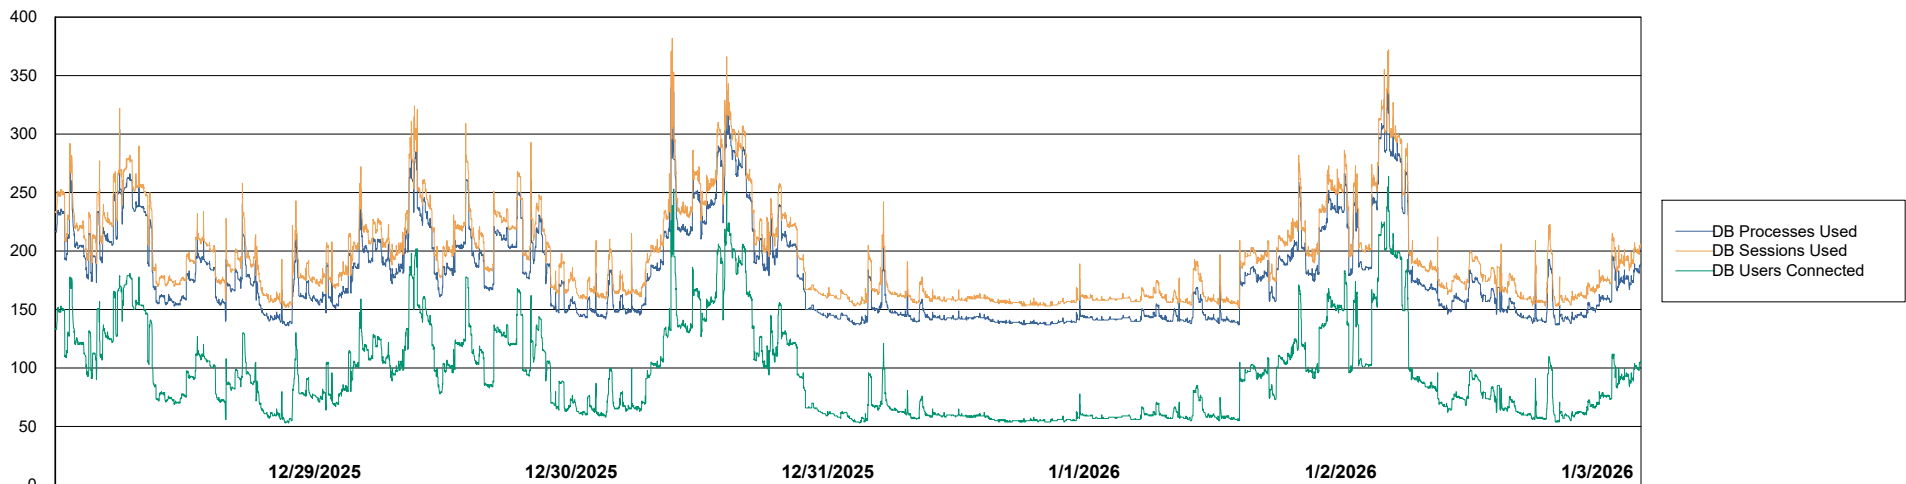

Weekly SLA Customer Report

Customer ELI_Production
Database ID 62

Database Performance ELI_PRD_FRASEQXPRDDB04-BI_ABS1

Weekly SLA Customer Report

Customer ELI_Production
Database ID 62

Database Performance ELI_PRD_FRASINTPRDDB01_ABS1