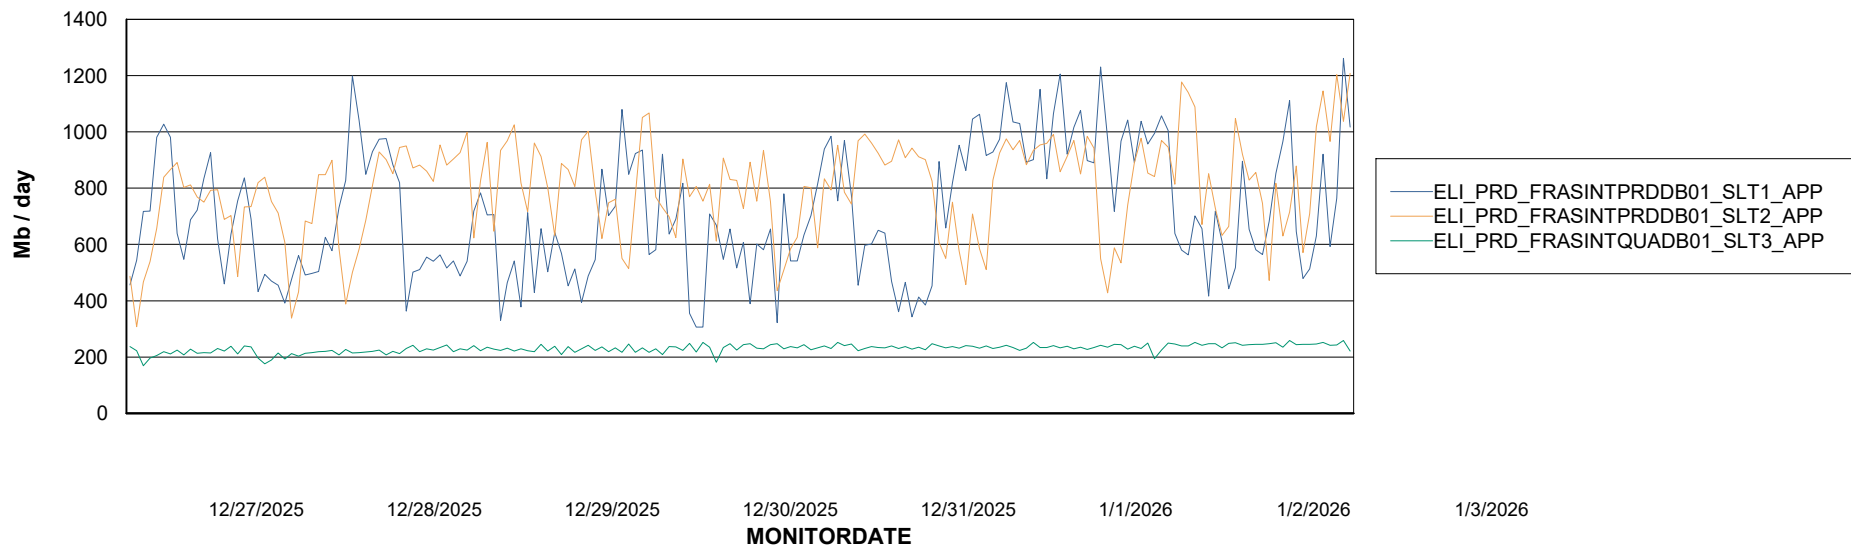

ABSSolute Application Server Services

Avg memory used per ABS Server Service