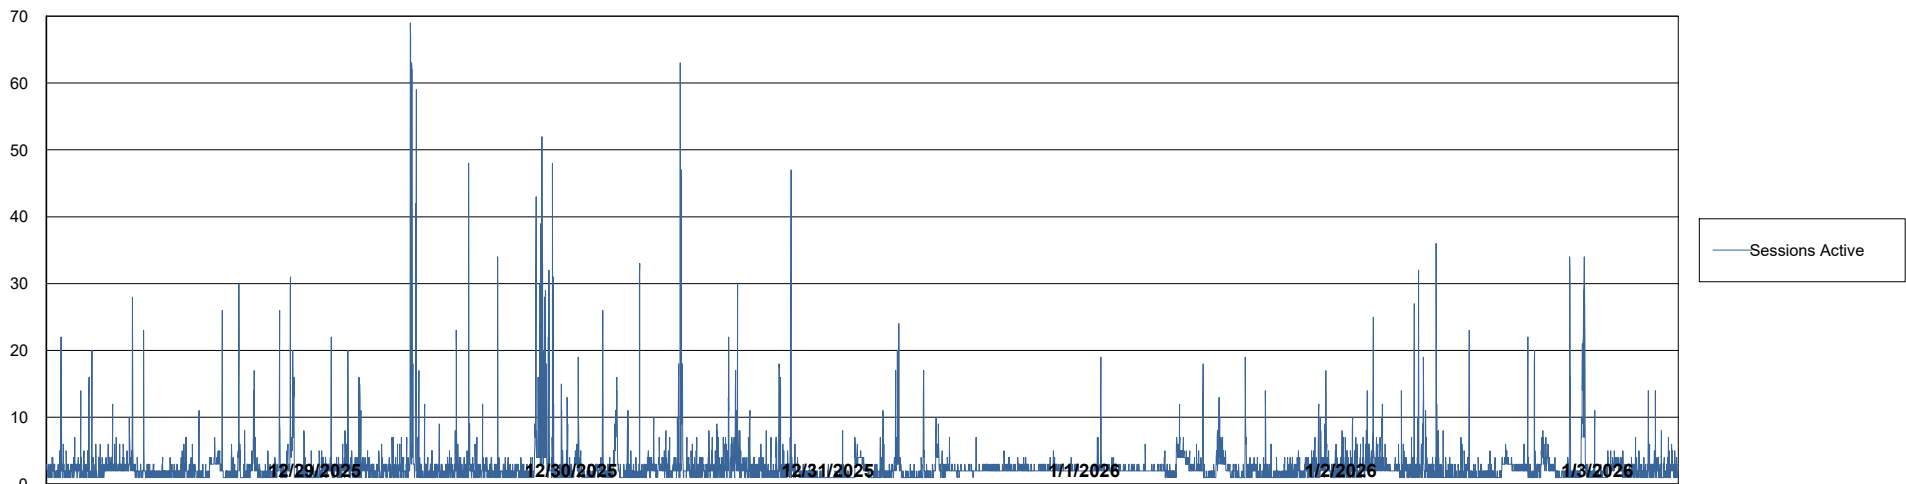

Weekly SLA Customer Report

Customer ELI_Production
Database ID 62

Database Performance ELI_PRD_FRASEQXPRDDB04-BI_ABS1

Weekly SLA Customer Report

Customer ELI_Production
Database ID 62

Database Performance ELI_PRD_FRASINTPRDDB01_ABS1