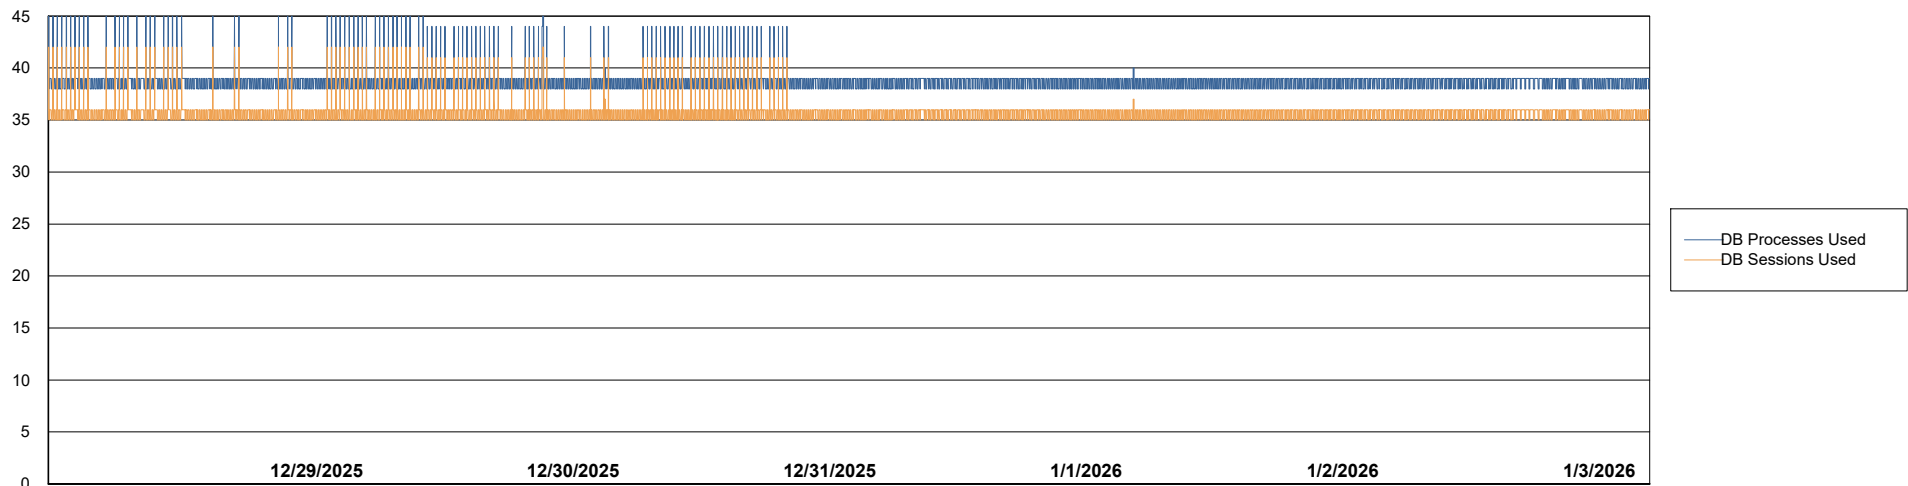

Database Performance ELI_PRD_FRASINTQUADB01_HSBABS1

DB Processes Max 1,000