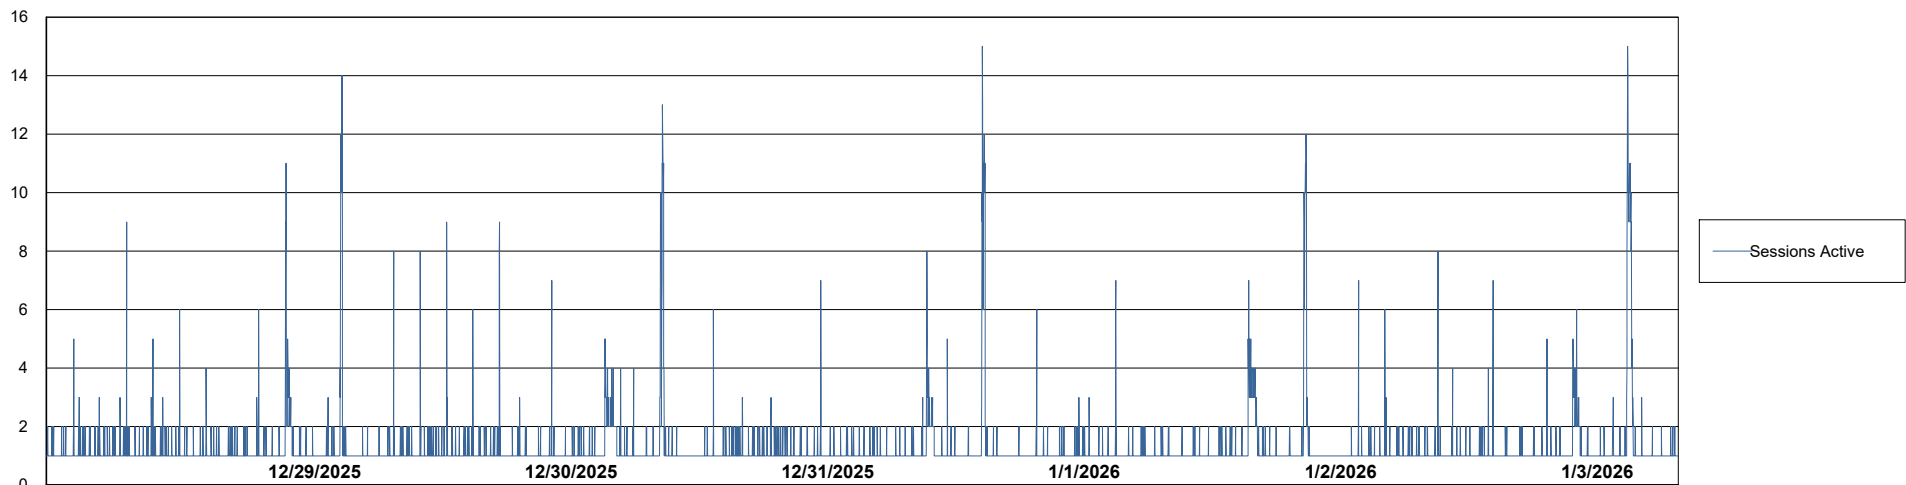

Weekly SLA Customer Report

Customer ECT OCI TOR Production
Database ID 219

Database Performance ECT-BI-TOR_ABS1

Weekly SLA Customer Report

Customer ECT OCI TOR Production
Database ID 219

Database Performance ECT-DBS1-TOR_PROD_ABS1