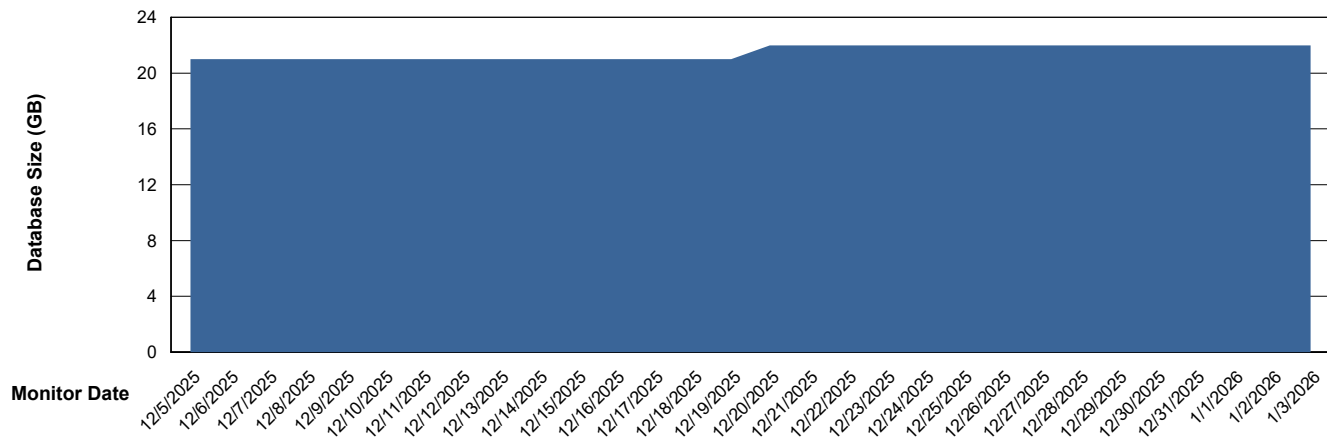

DATABASE SIZE ECT-BI-TOR_ABS1

Database growth over last month