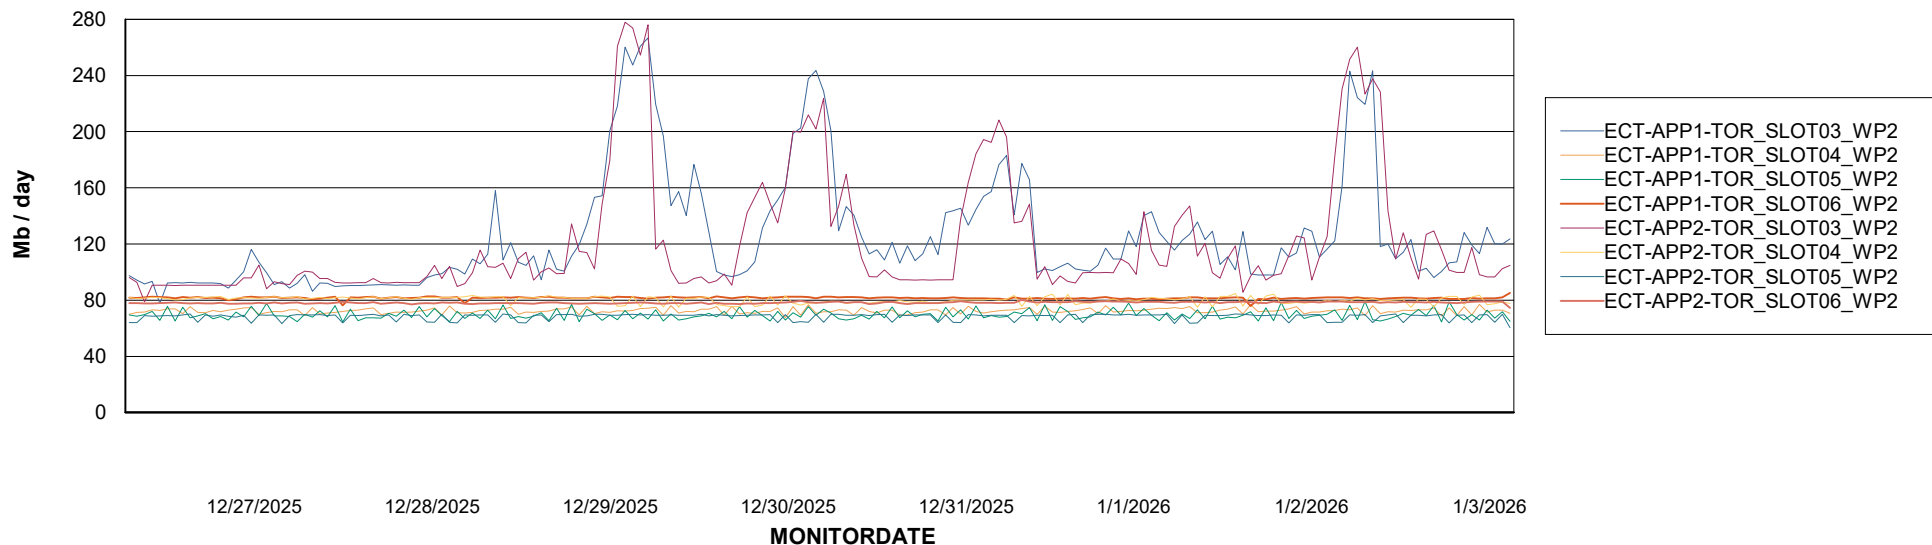

ABSolute Web Component Services

Avg memory used per ABS Web component