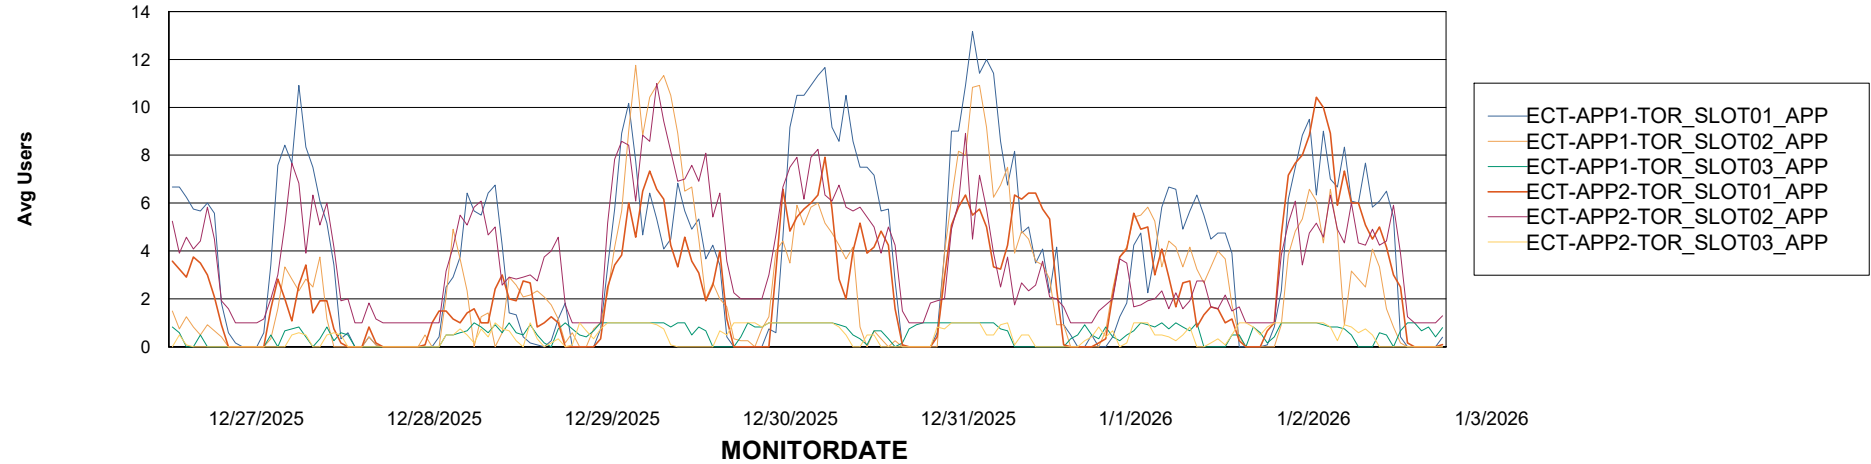

Avg users per day per ABS server