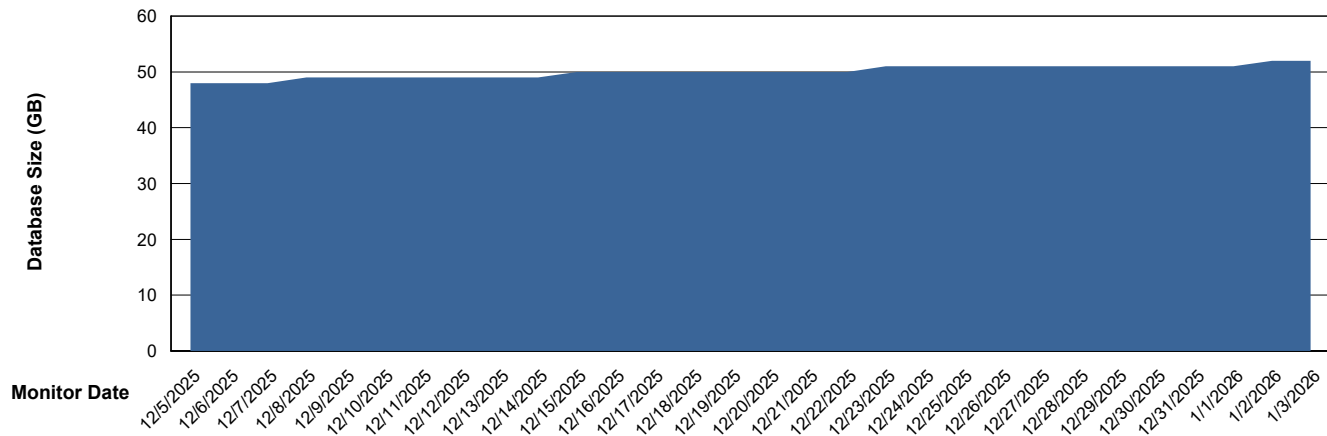

Customer ECT OCI TOR Production
Database ID 219

DATABASE SIZE ECT-BI-TOR_ABS1

Database growth over last month

DATABASE SIZE ECT-DBS1-TOR_PROD_ABS1

Database growth over last month

Weekly SLA Customer Report