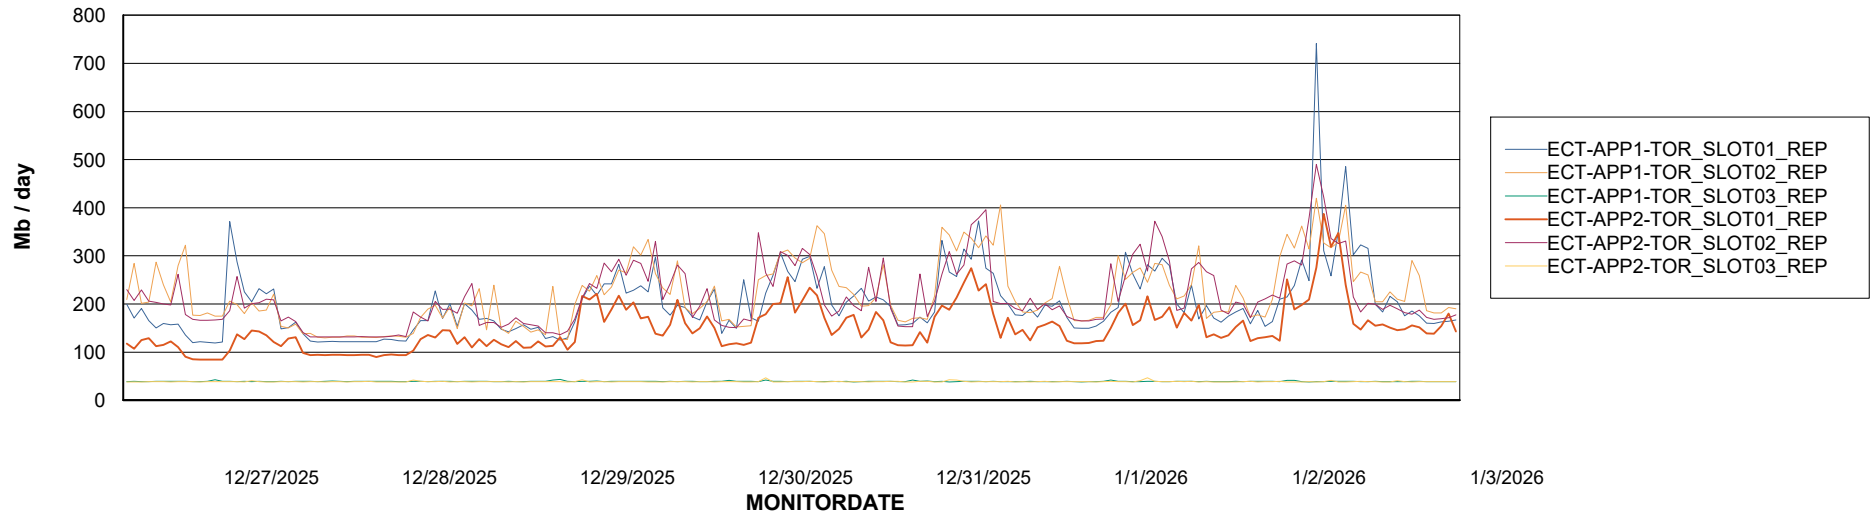

Avg memory used per ABS Server Service

Avg users per day per ABS server

Weekly SLA Customer Report

Customer ECT OCI TOR Production
Database ID 219

ABSSolute Application ReportServer Services

Avg memory used per ReportServer Service