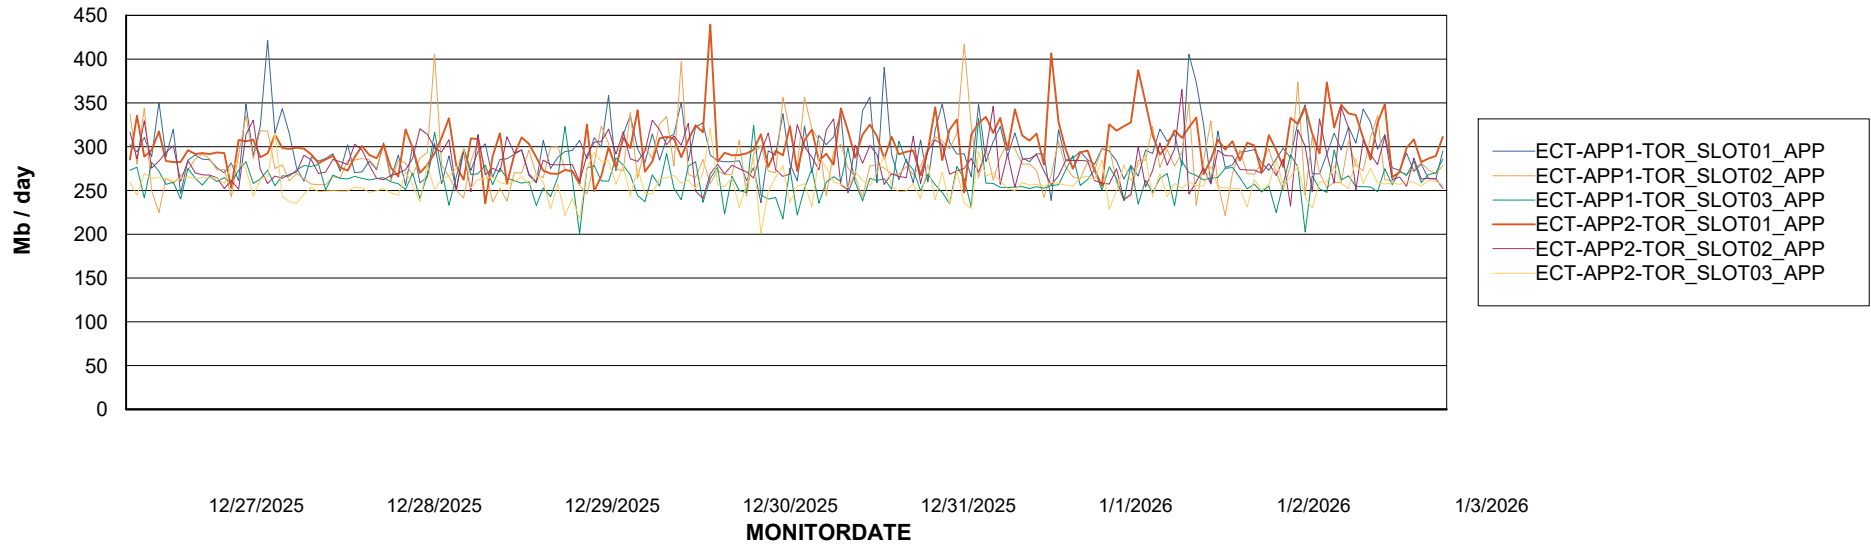

ABSSolute Application Server Services

Avg memory used per ABS Server Service