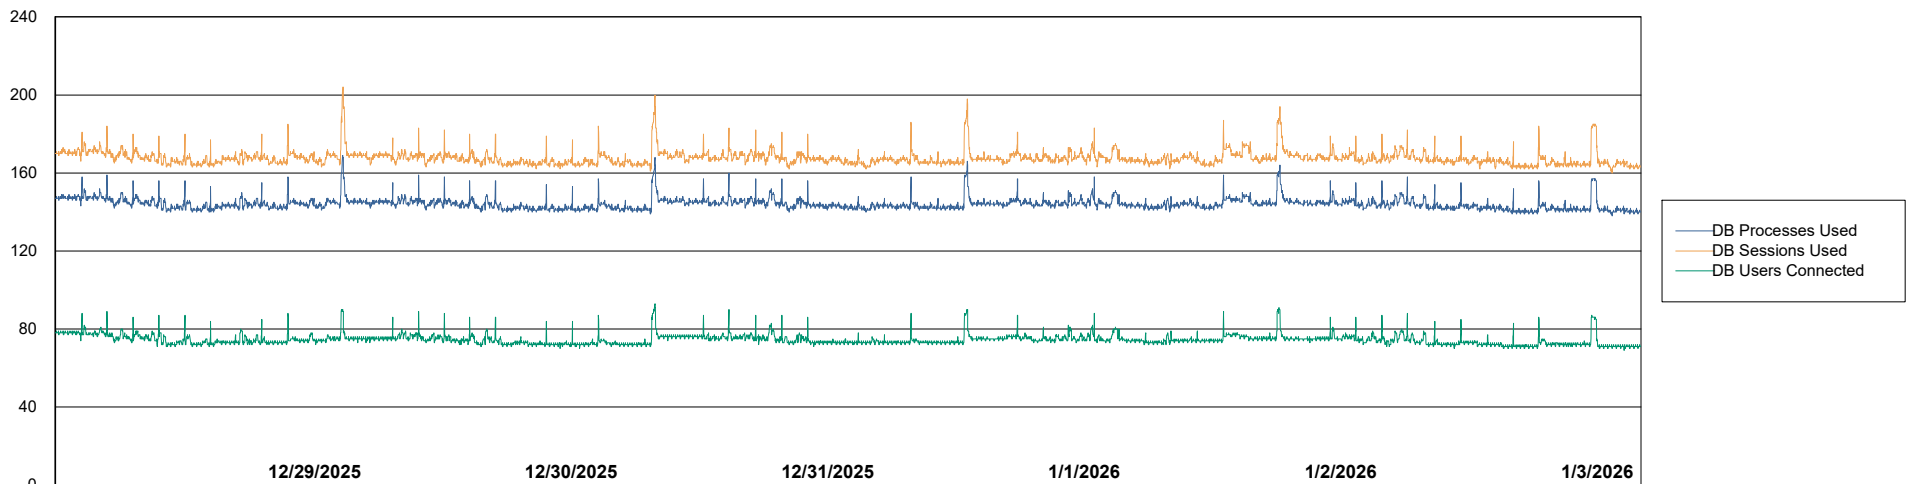

Weekly SLA Customer Report

Customer ECT OCI TOR Production
Database ID 219

Database Performance ECT-BI-TOR_ABS1

Weekly SLA Customer Report

Customer ECT OCI TOR Production
Database ID 219

Database Performance ECT-DBS1-TOR_PROD_ABS1