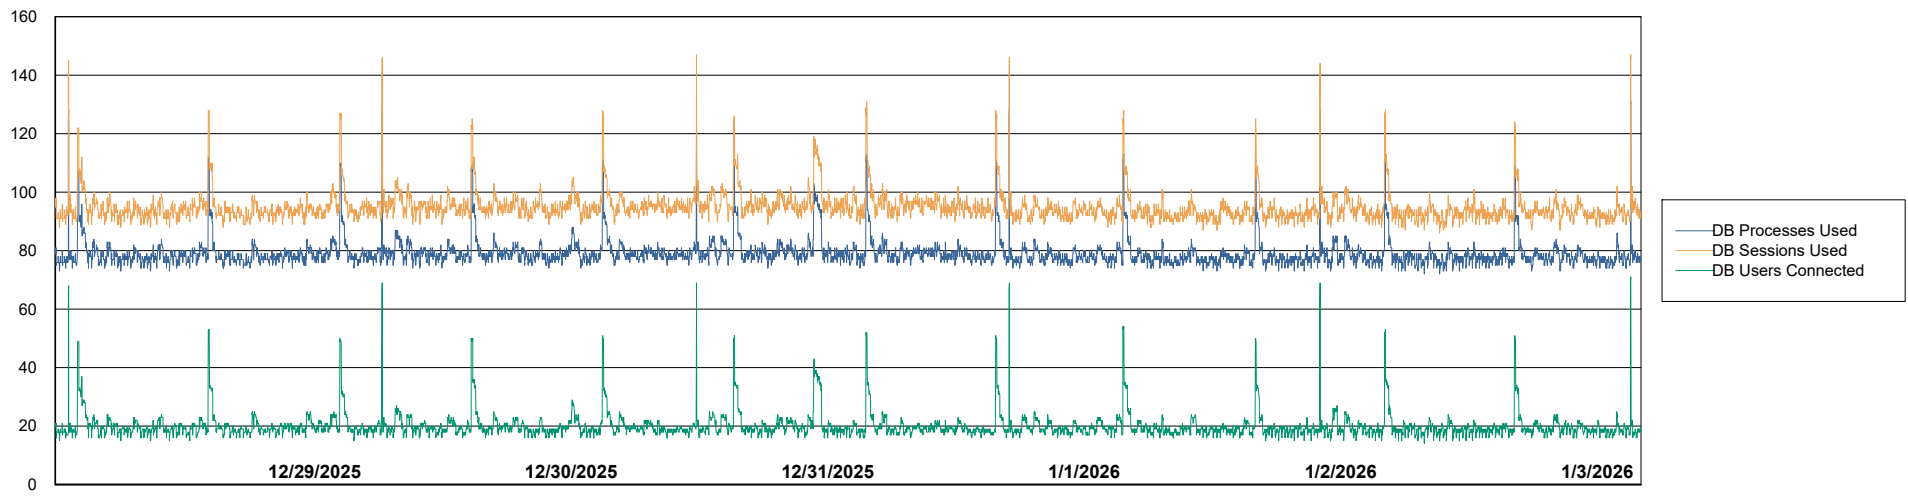

Database Performance ECT-BI-TOR_ABS1