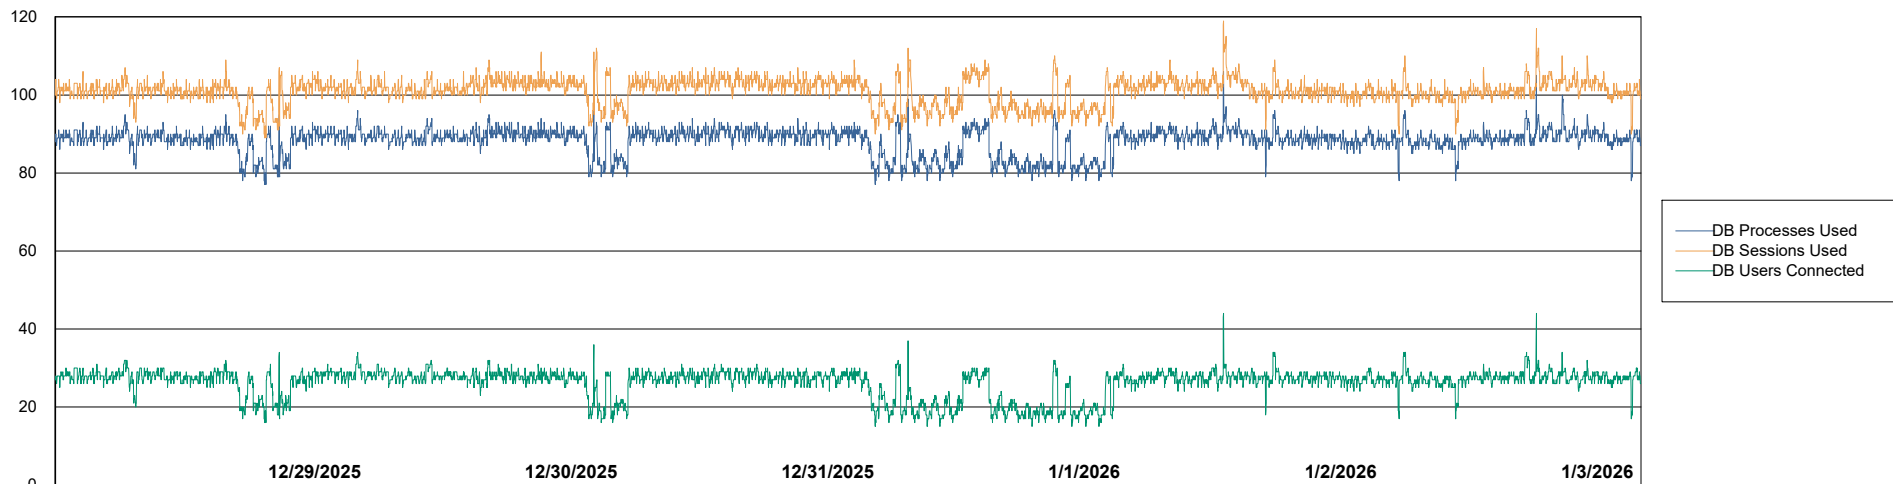

Weekly SLA Customer Report

Customer ECL_Production
Database ID 156

Database Performance ECL_PRD_ECLABS_ABS1

Weekly SLA Customer Report

Customer ECL_Production
Database ID 156

Database Performance ECL_PRD_ECL-ABS-BI_ABS1