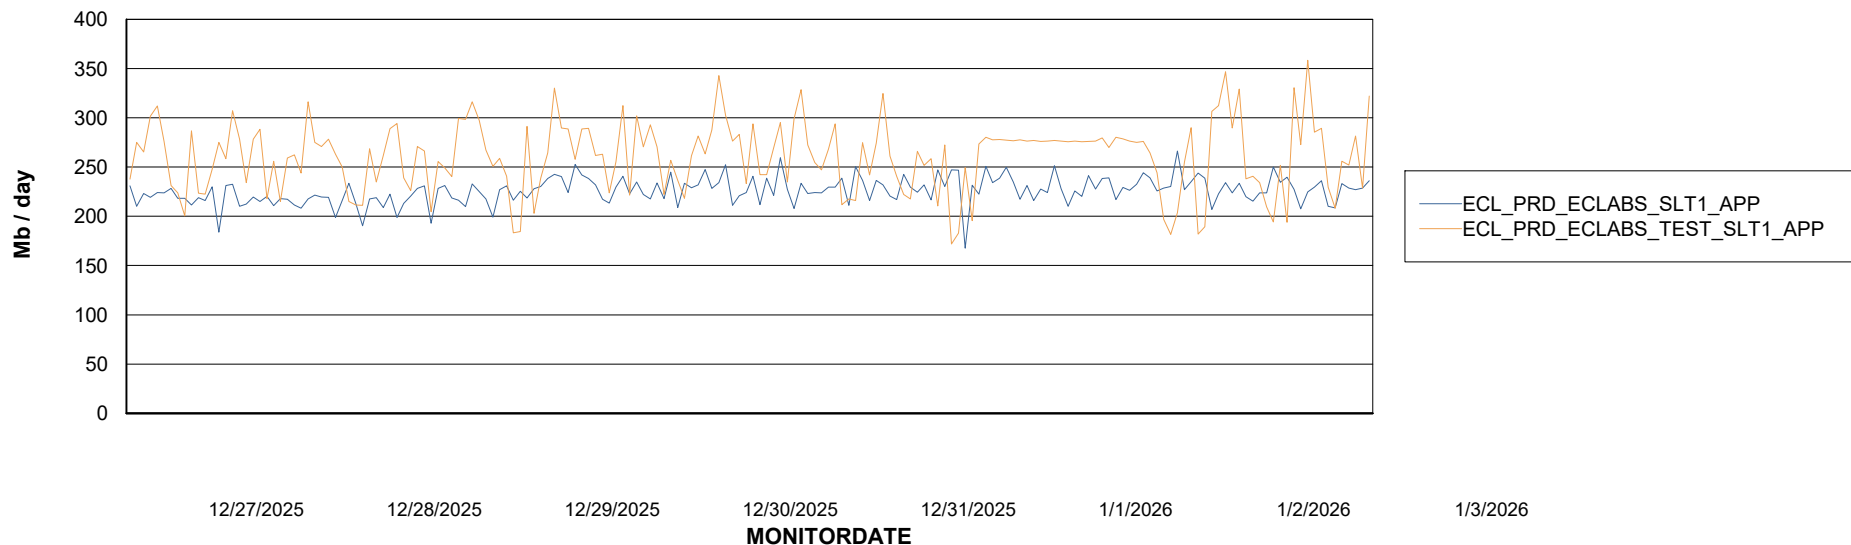

ABSSolute Application Server Services

Avg memory used per ABS Server Service