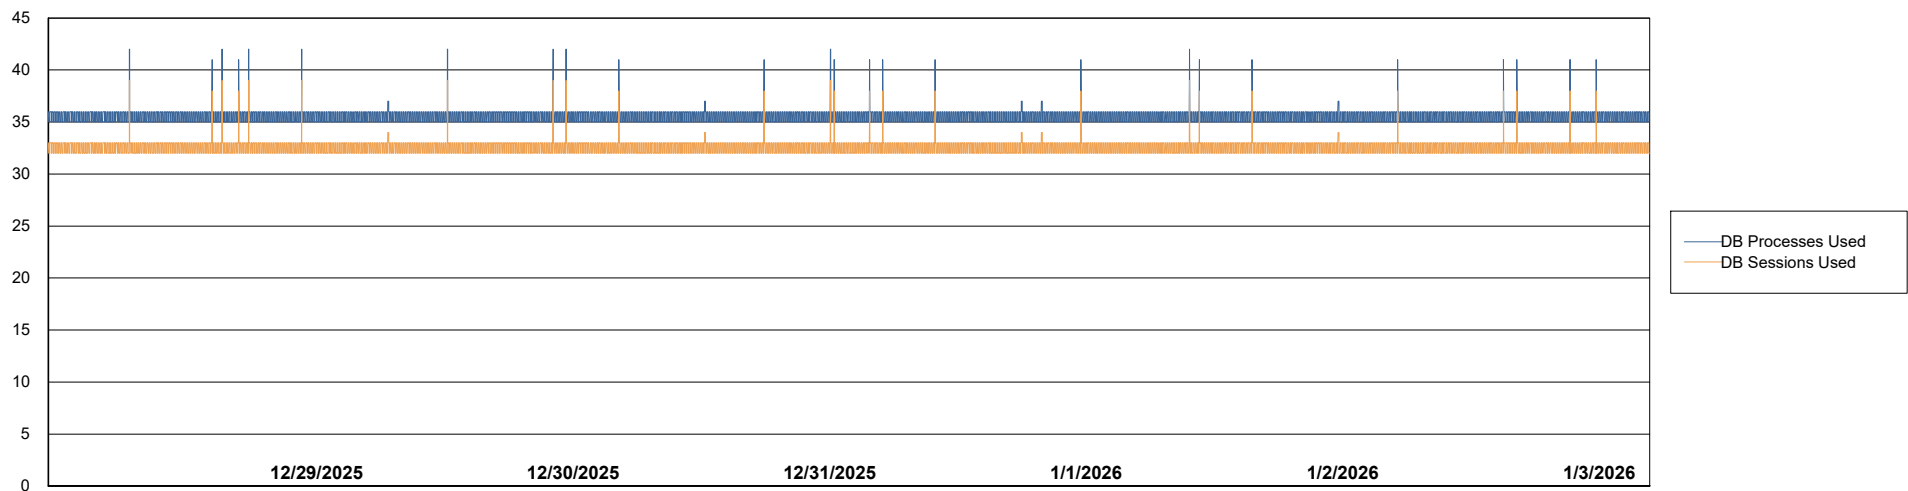

Database Performance ECL_PRD_ECLABS-TEST_HSBABS1

DB Processes Max 1,000