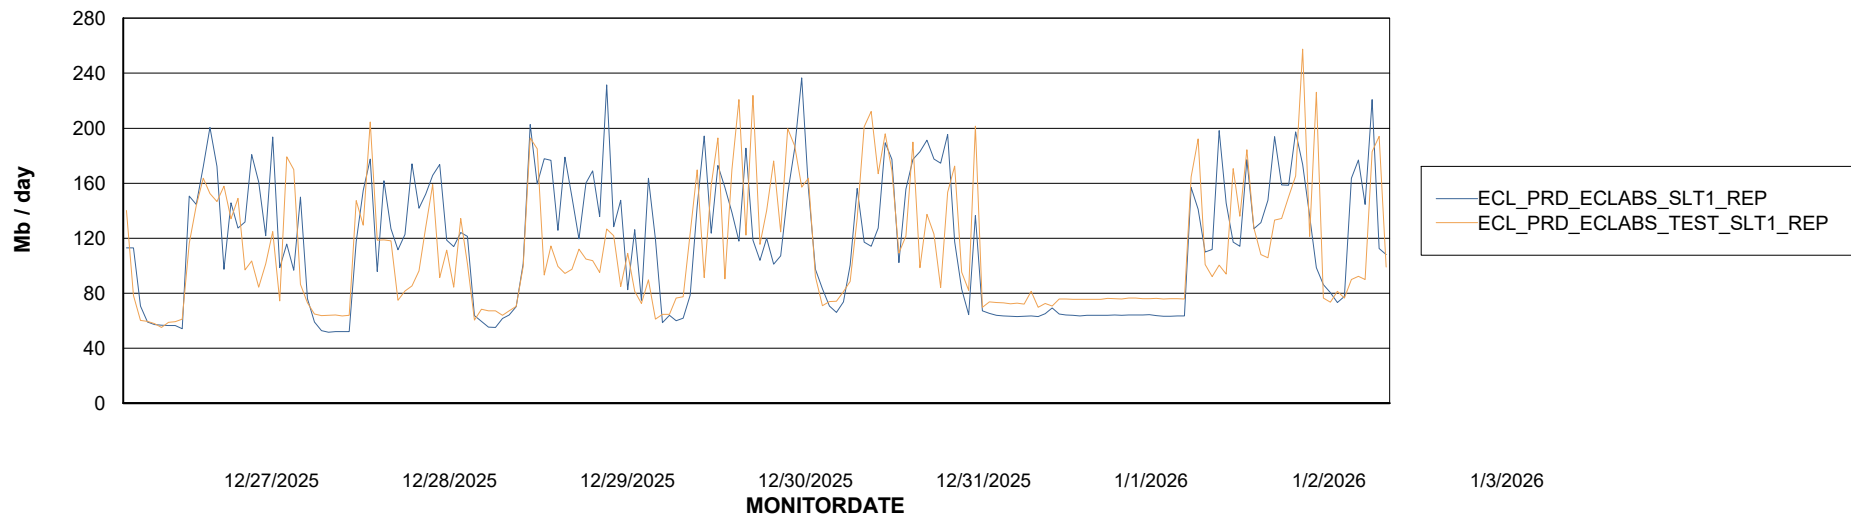

Avg memory used per ABS Server Service

Avg users per day per ABS server

Weekly SLA Customer Report

Customer ECL_Production
Database ID 156

ABSSolute Application ReportServer Services

Avg memory used per ReportServer Service