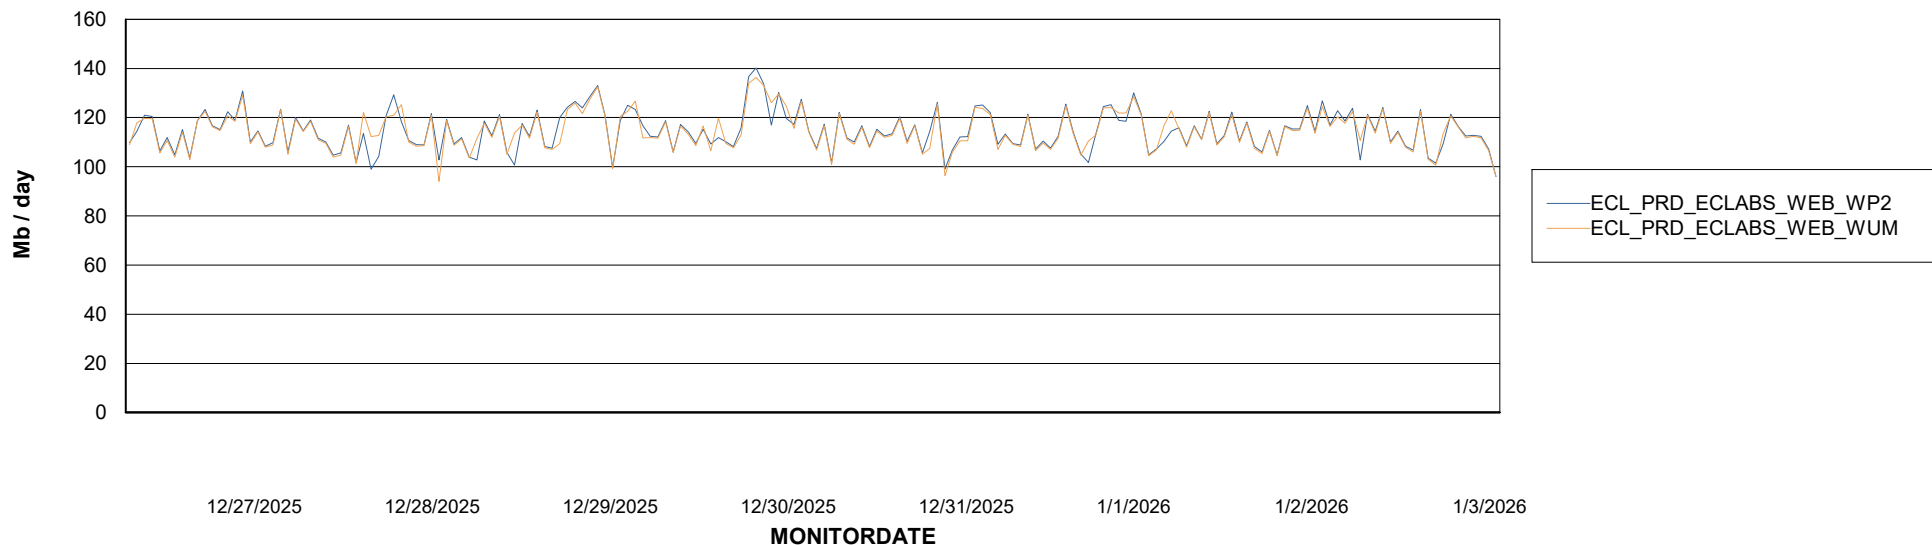

ABSolute Web Component Services

Avg memory used per ABS Web component