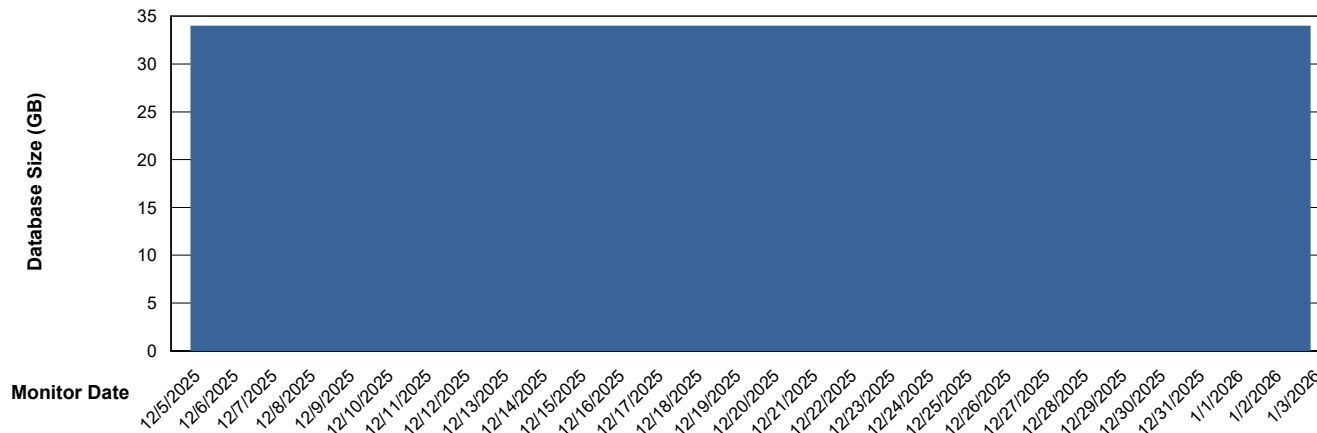

Weekly SLA Customer Report

Customer ECL_Production
Database ID 156

Database Performance ECL_PRD_ECLABS-TEST_HSBABS1

DB Processes Max 1,000

Weekly SLA Customer Report

Customer ECL_Production
Database ID 156

DATABASE SIZE ECL_PRD_ECLABS_ABS1

Database growth over last month

DATABASE SIZE ECL_PRD_ECL-ABS-BI_ABS1

Database growth over last month

Weekly SLA Customer Report

Customer ECL_Production
Database ID 156

Database Tablespace ECL_PRD_ECLABS_ABS1