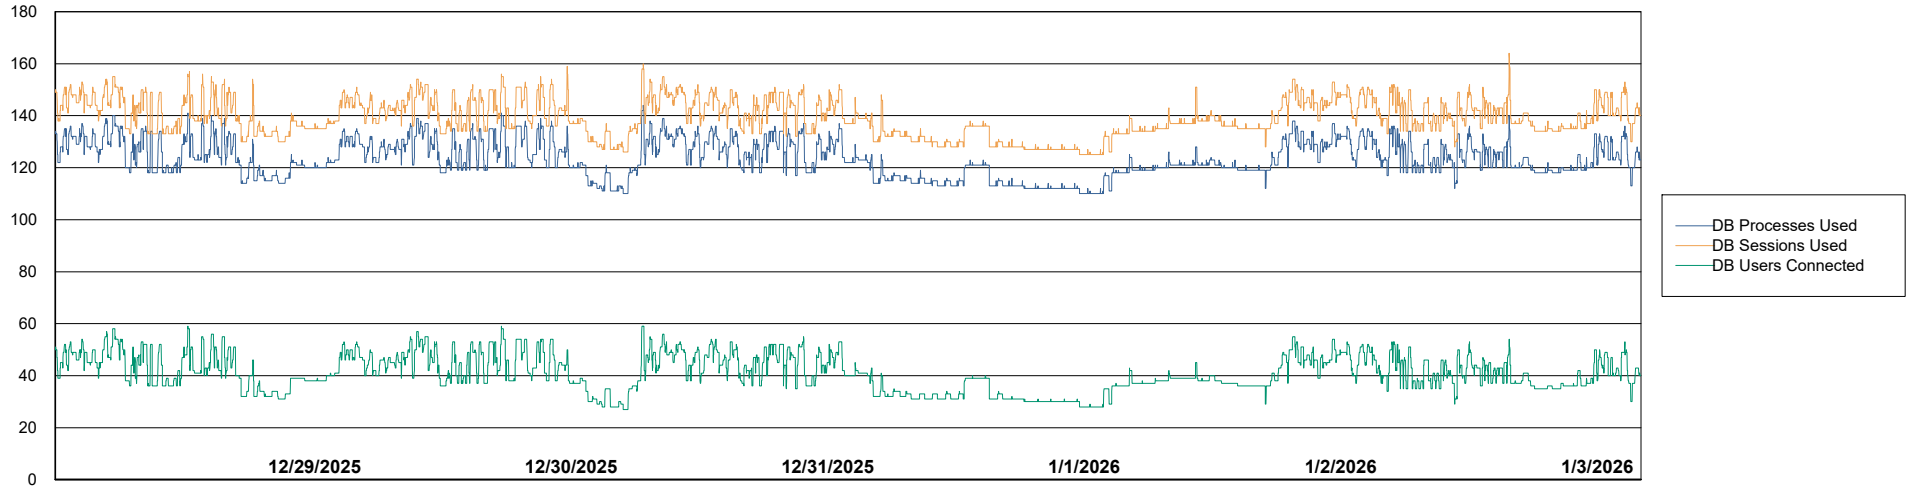

Weekly SLA Customer Report

Customer ECL_Production
Database ID 156

Database Performance ECL_PRD_ECLABS_ABS1

Weekly SLA Customer Report

Customer ECL_Production
Database ID 156

Database Performance ECL_PRD_ECL-ABS-BI_ABS1