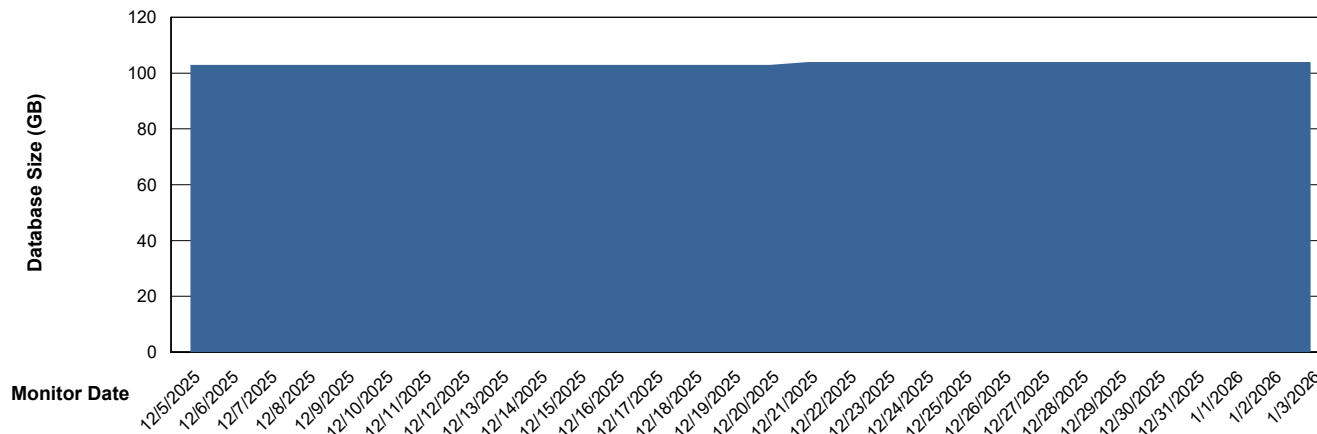

Weekly SLA Customer Report

Customer ECL_Production
Database ID 156

Database Performance ECL_PRD_ECLABS-TEST_HSBABS1

DB Processes Max 1,000

Weekly SLA Customer Report

Customer ECL_Production
Database ID 156

DATABASE SIZE ECL_PRD_ECLABS_ABS1

Database growth over last month

DATABASE SIZE ECL_PRD_ECL-ABS-BI_ABS1

Database growth over last month

Weekly SLA Customer Report

Customer ECL_Production
Database ID 156

Database Tablespace ECL_PRD_ECLABS_ABS1