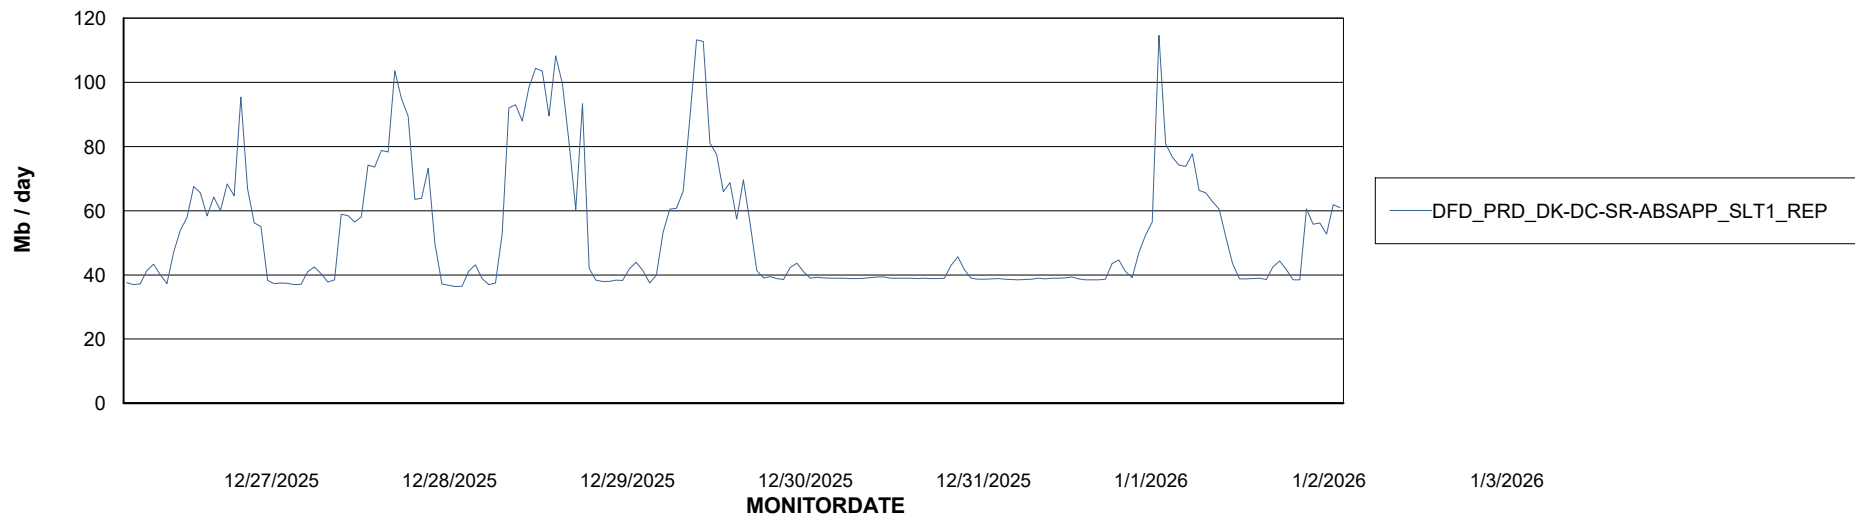

ABSSolute Application ReportServer Services

Avg memory used per ReportServer Service