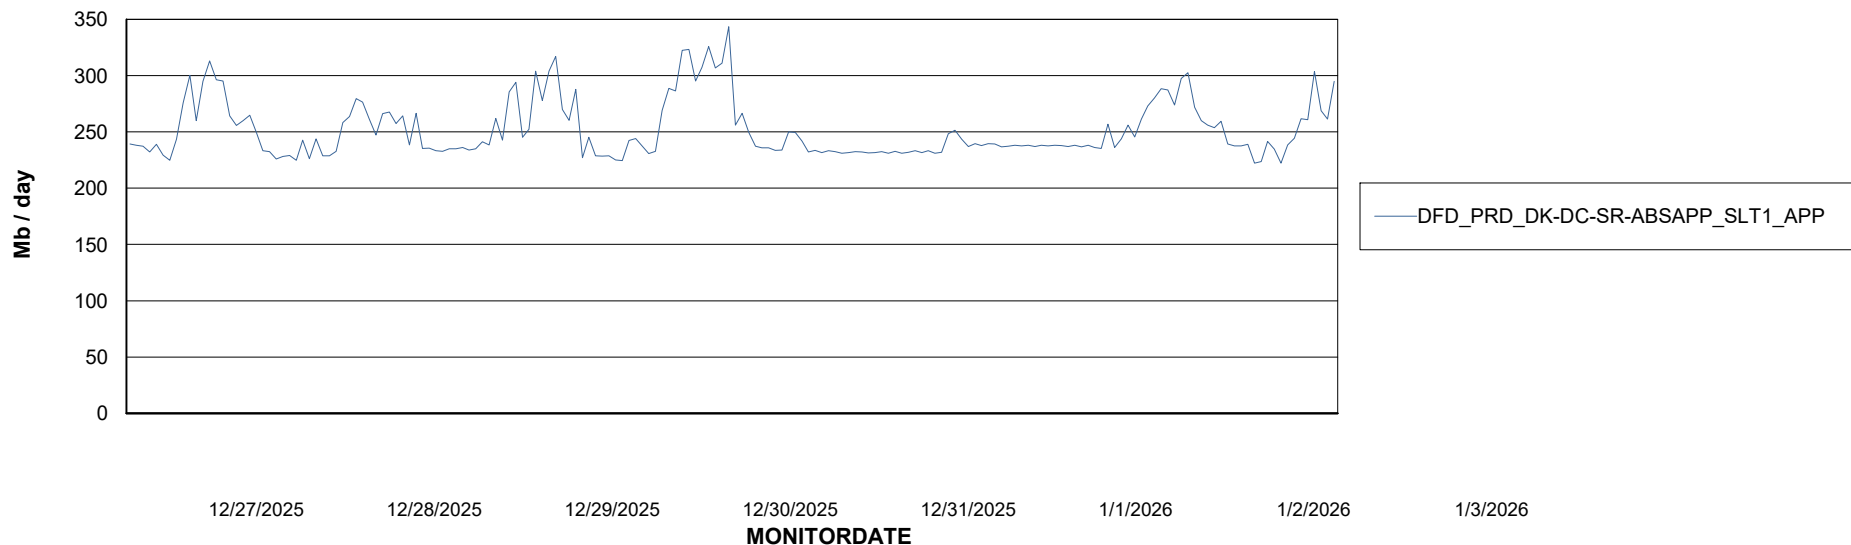

ABSSolute Application Server Services

Avg memory used per ABS Server Service