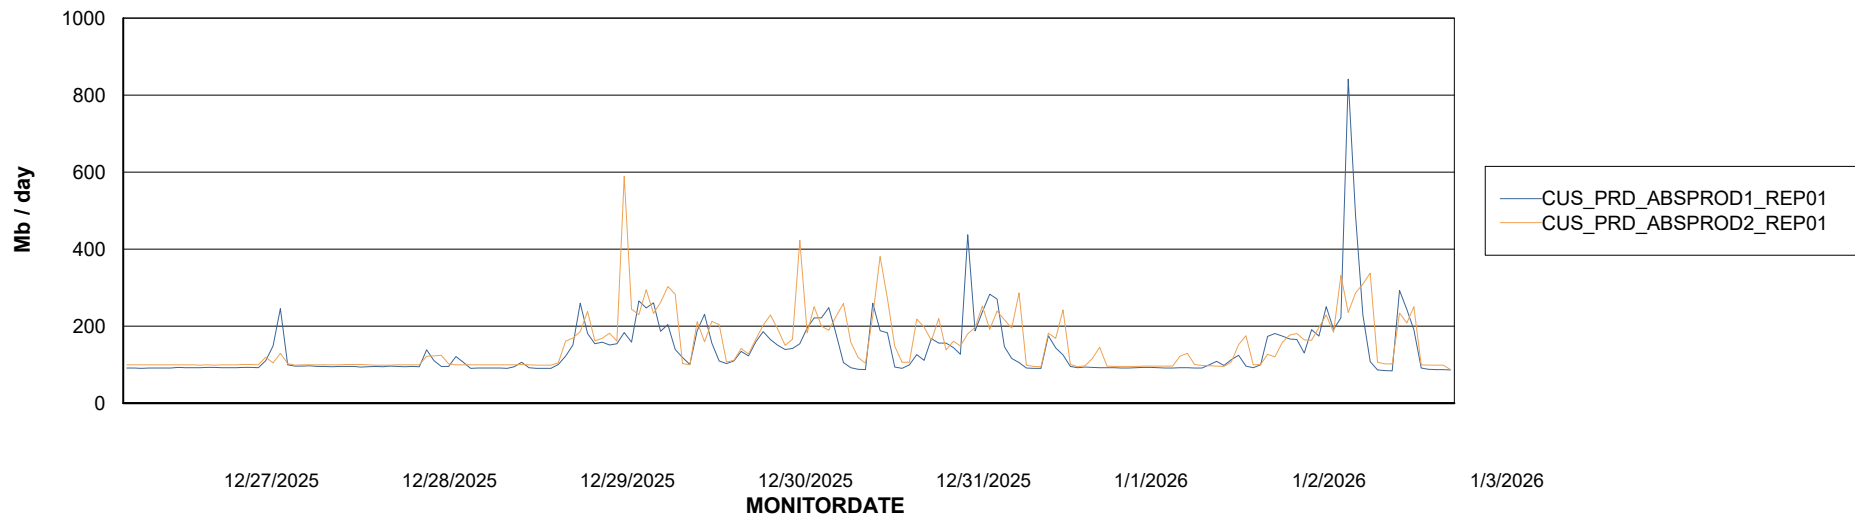

ABSSolute Application ReportServer Services

Avg memory used per ReportServer Service