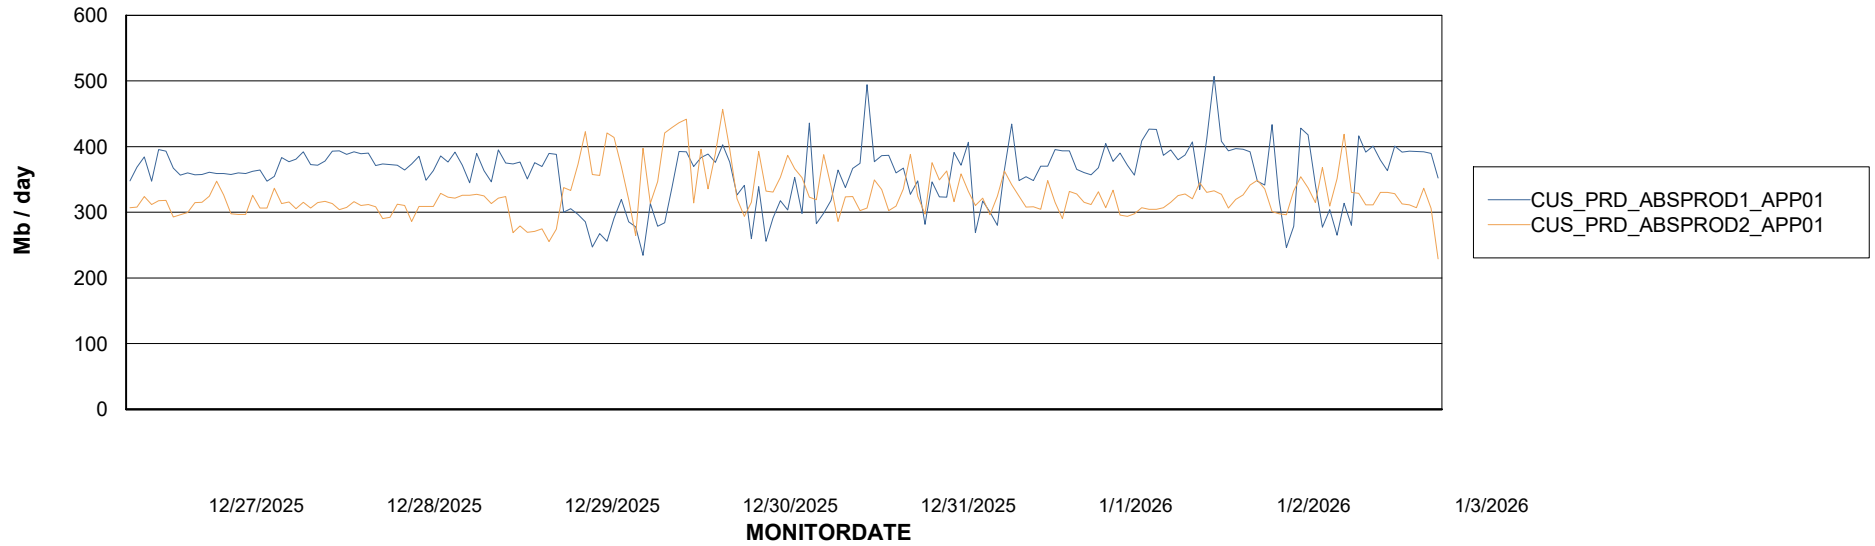

ABSSolute Application Server Services

Avg memory used per ABS Server Service