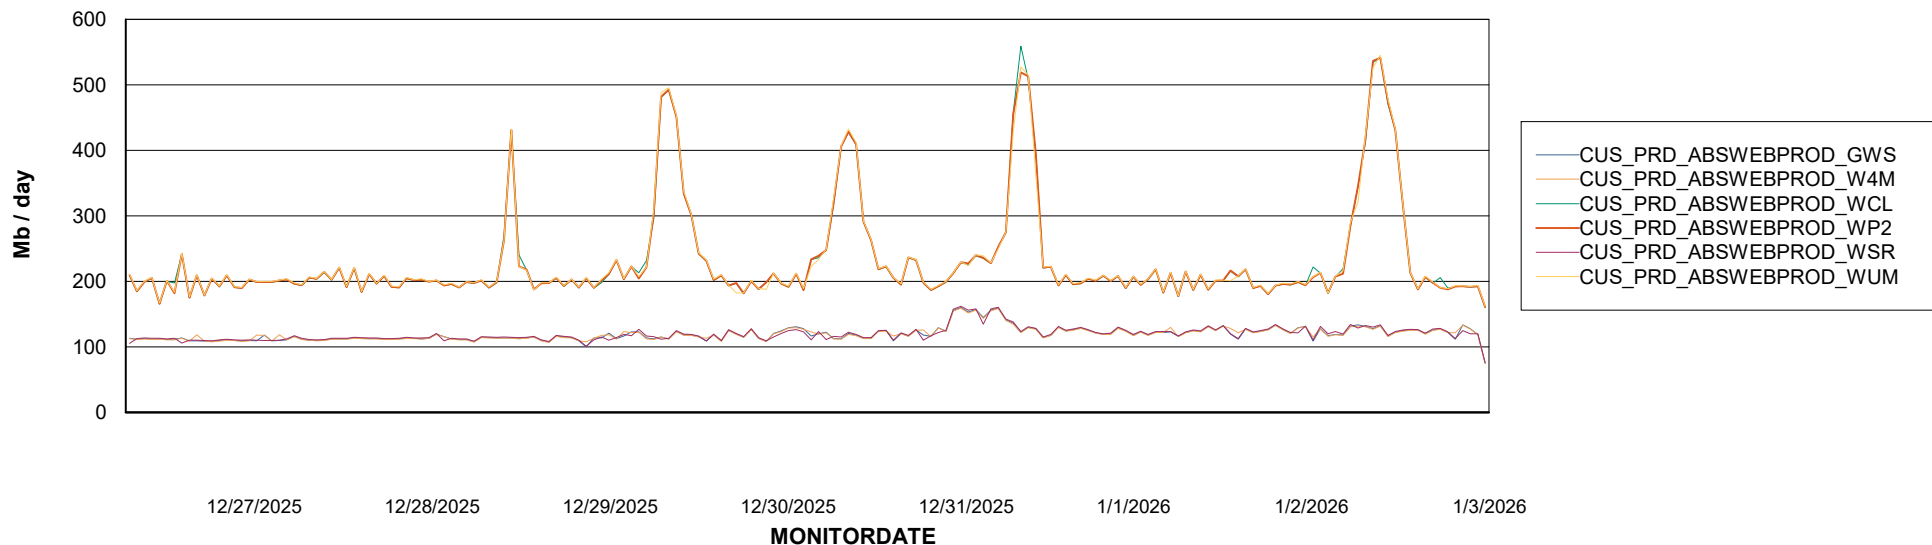

ABSSolute Web Component Services

Avg memory used per ABS Web component