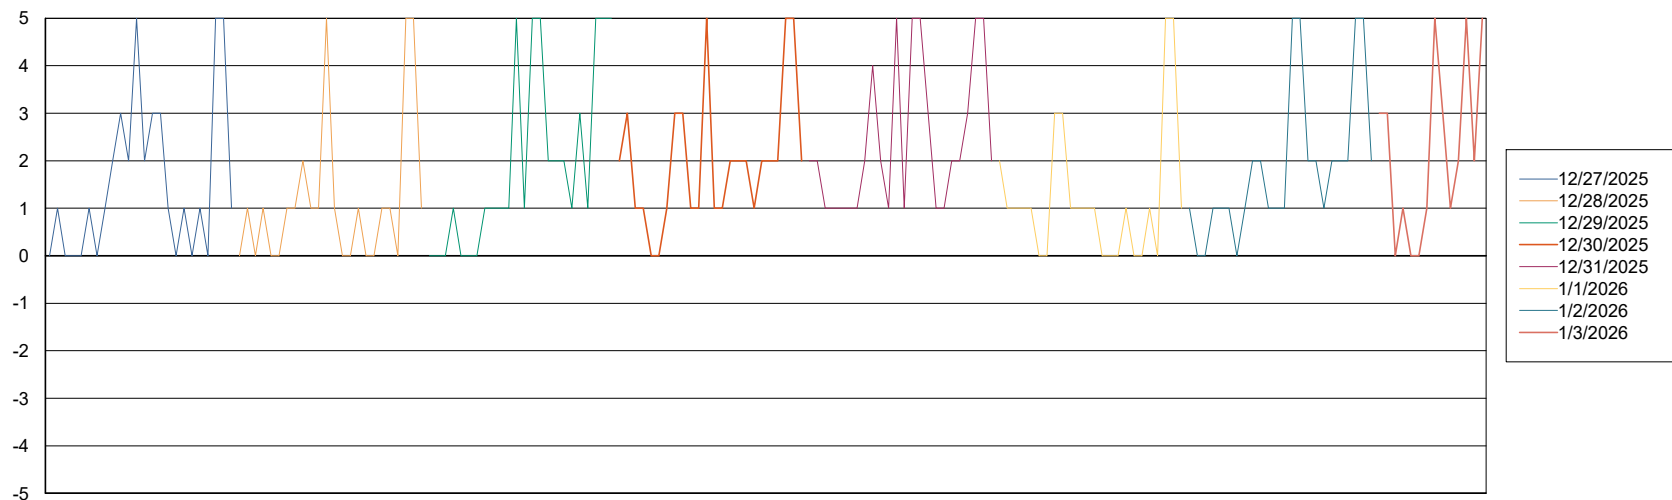

Standby Database Health CUS_Production (24/7)

Recovery lag for last 7 days