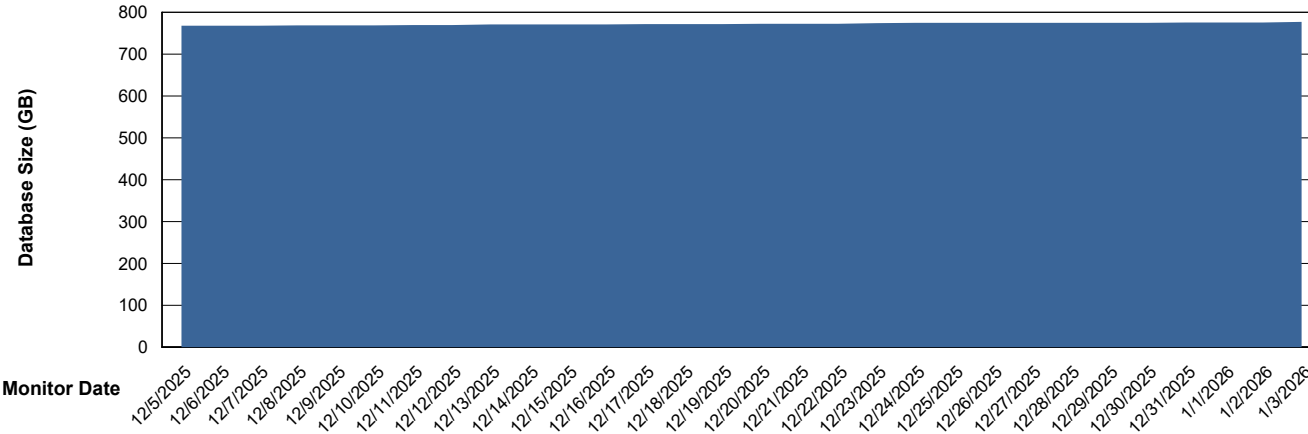

Database growth over last month

Database Tablespace CUS_PRD_ABSDB1_ABS1

Date	Tablespace Name	Filesize (Gb)	Usedsize (Gb)	Percentage free
1/3/2026	ABSDATA	337	280	17
	INDX	576	480	17
1/2/2026	ABSDATA	337	280	17
	INDX	576	480	17
1/1/2026	ABSDATA	337	280	17
	INDX	576	480	17
12/31/2025	ABSDATA	337	280	17
	INDX	576	480	17
12/30/2025	ABSDATA	337	280	17
	INDX	576	479	17
12/29/2025	ABSDATA	337	280	17
	INDX	576	479	17
12/28/2025	ABSDATA	333	280	16
	INDX	576	479	17