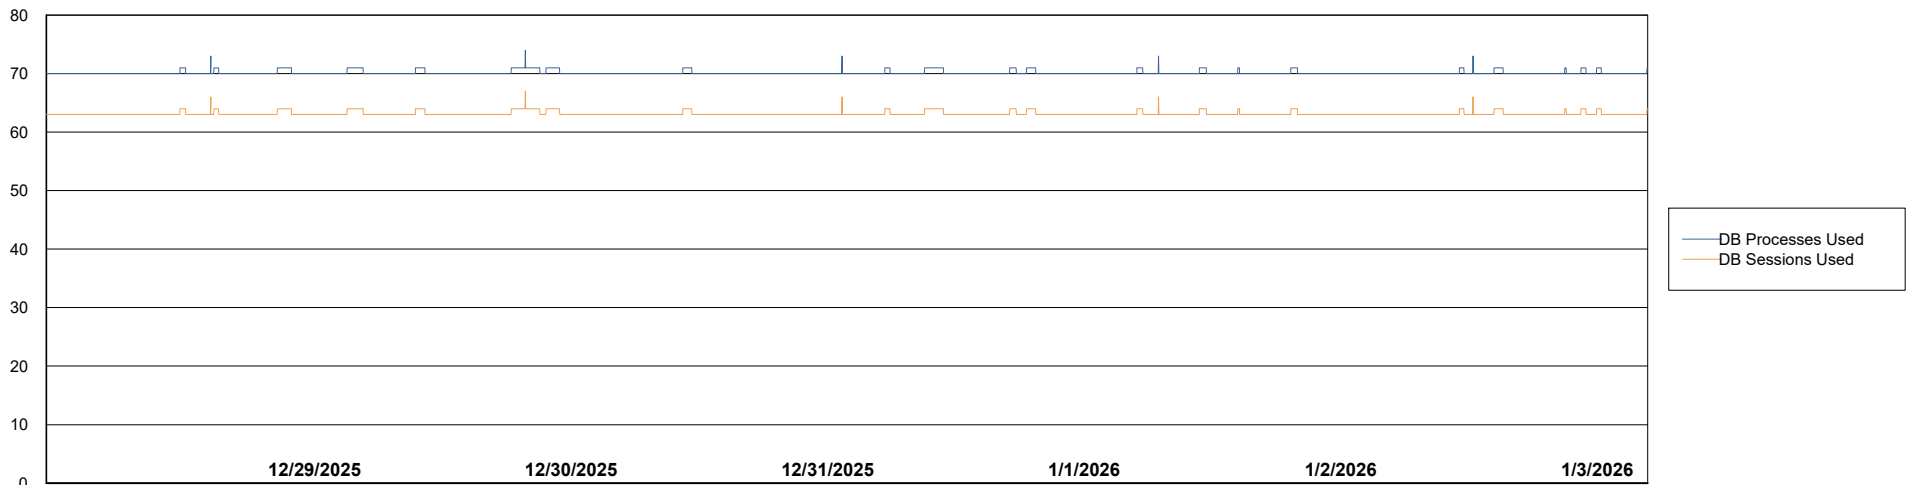

Database Performance CTR-DBS2-JED_PROD_HSBABS1

DB Processes Max 0
DB Processes Max 1,000
DB Processes Max 4