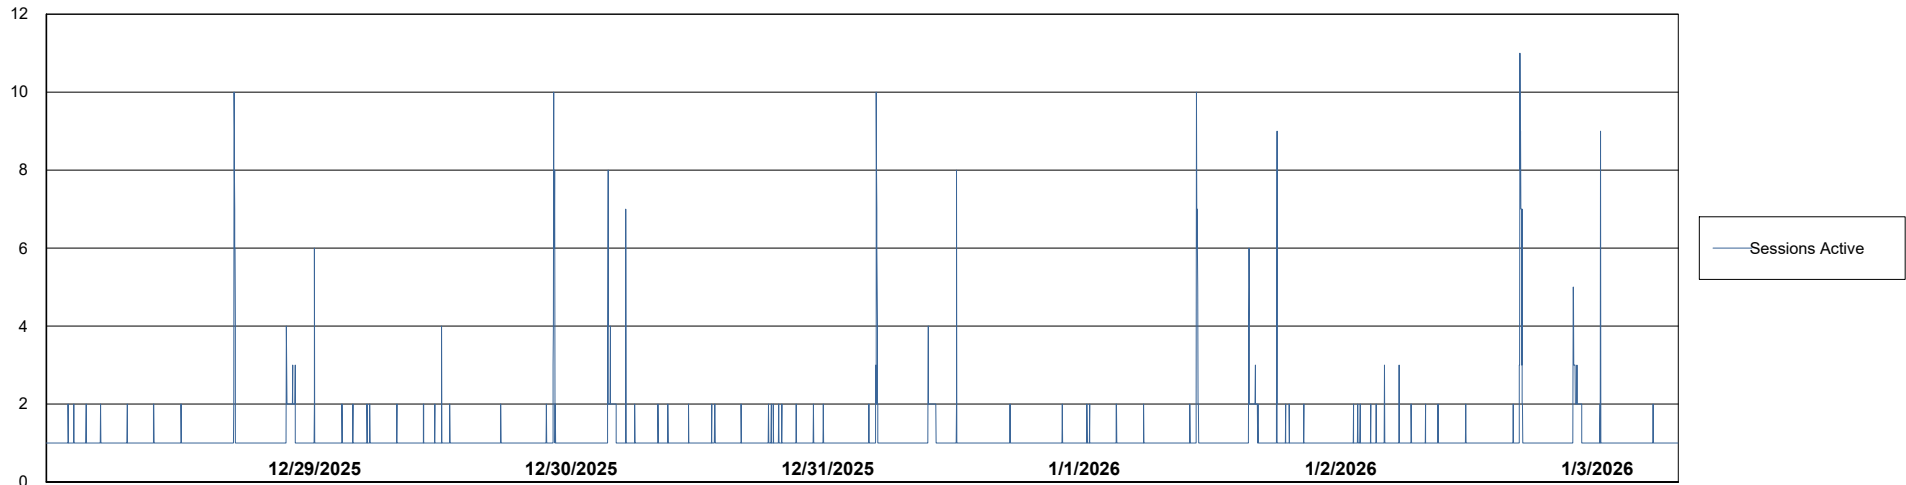

Weekly SLA Customer Report

Customer CTR OCI JED Production
Database ID 207

Database Performance CTR-BI-JED_ABS1

Weekly SLA Customer Report

Customer CTR OCI JED Production
Database ID 207

Database Performance CTR-DBS1-JED_PROD_ABS1