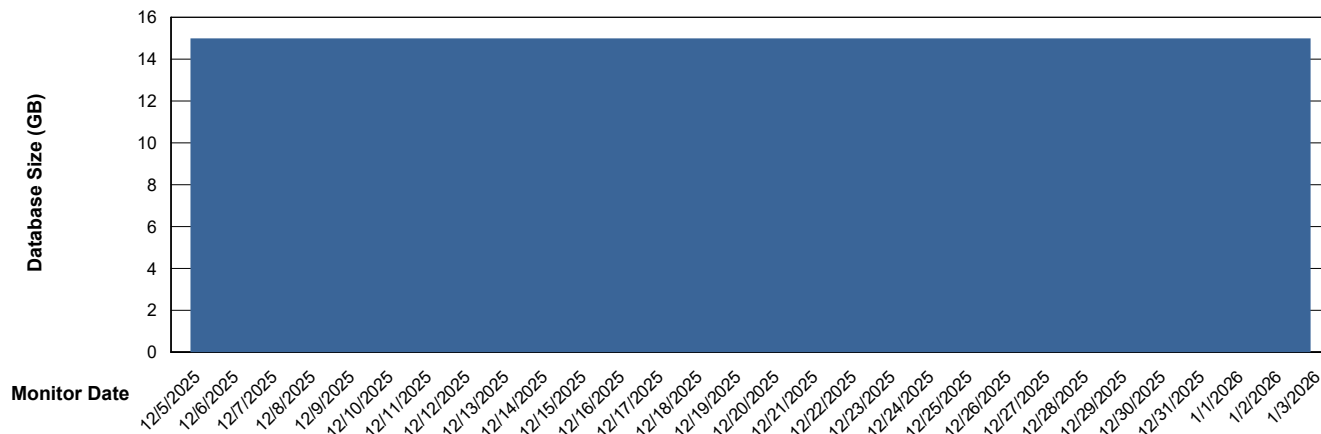

DATABASE SIZE CTR-BI-JED_ABS1

Database growth over last month