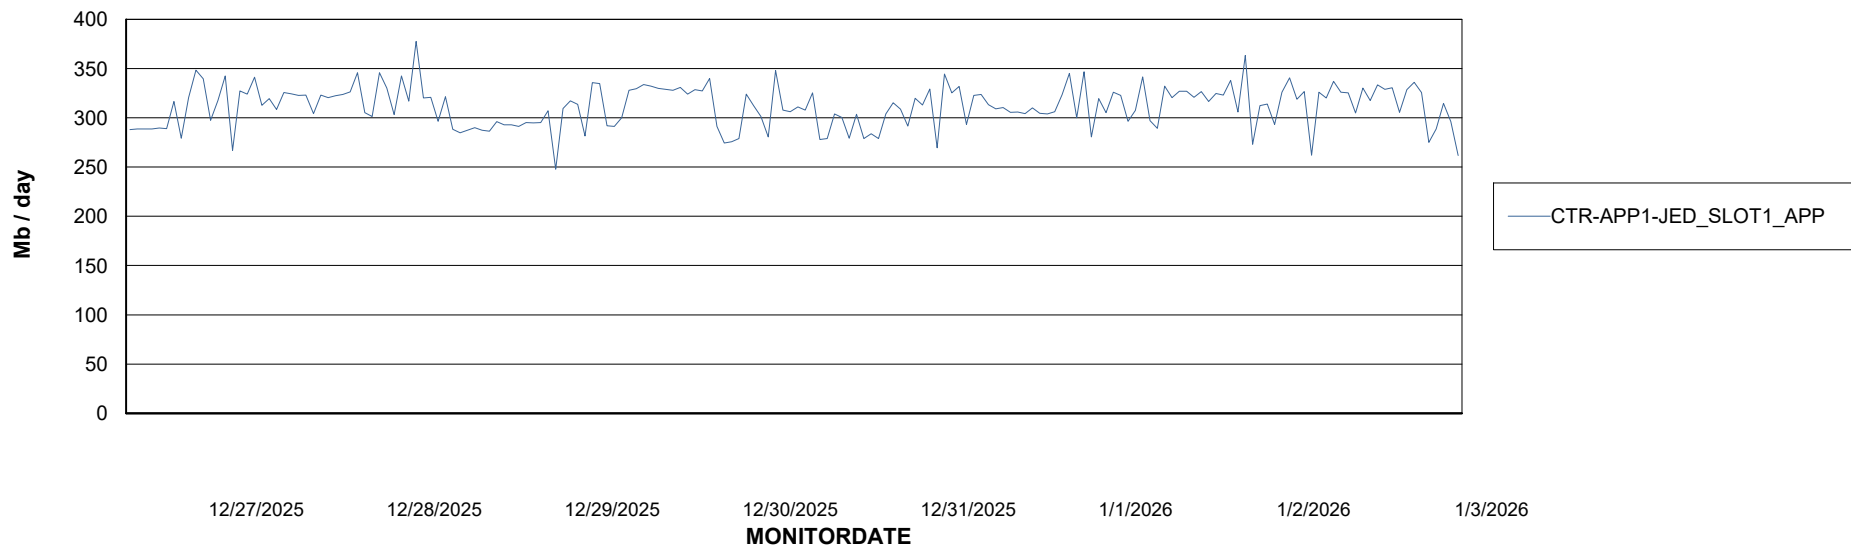

Standby Database Health CTR OCI JED Production

Recovery lag for last 7 days

Weekly SLA Customer Report

Customer CTR OCI JED Production
Database ID 207

ABSSolute Application Server Services

Avg memory used per ABS Server Service