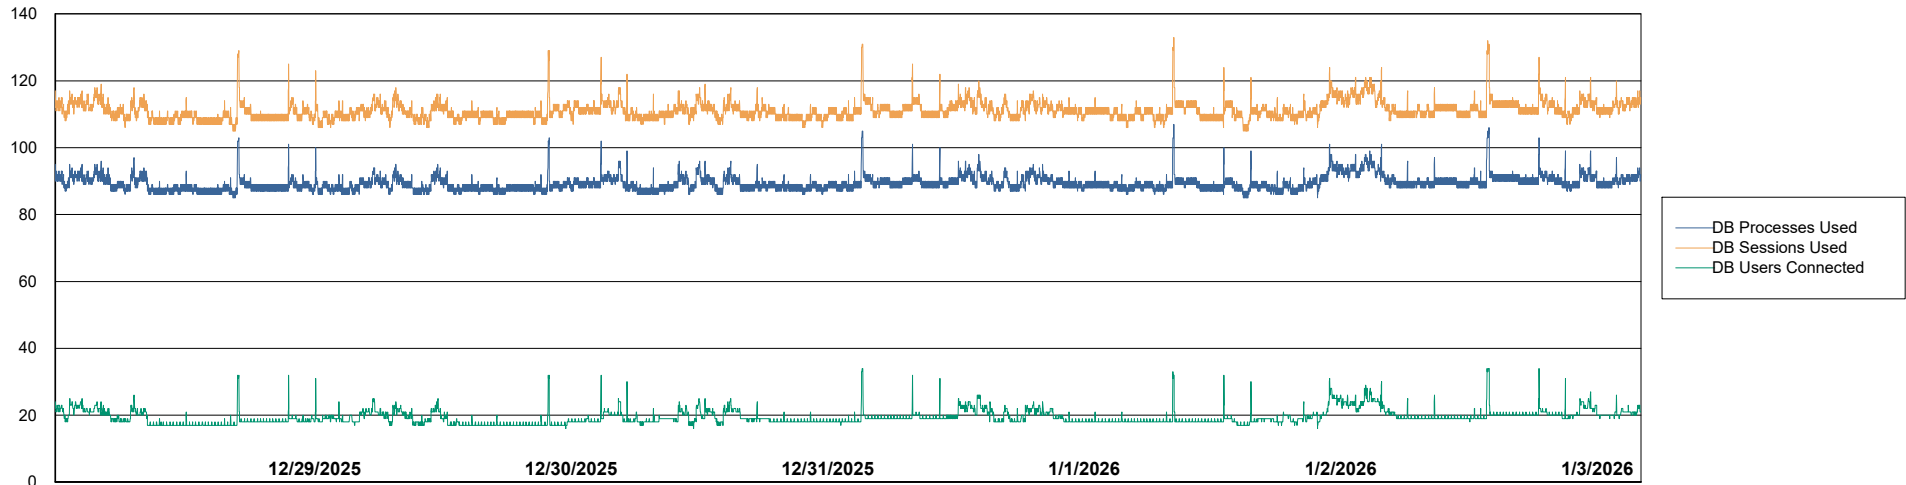

Weekly SLA Customer Report

Customer CTR OCI JED Production
Database ID 207

Database Performance CTR-BI-JED_ABS1

Weekly SLA Customer Report

Customer CTR OCI JED Production
Database ID 207

Database Performance CTR-DBS1-JED_PROD_ABS1