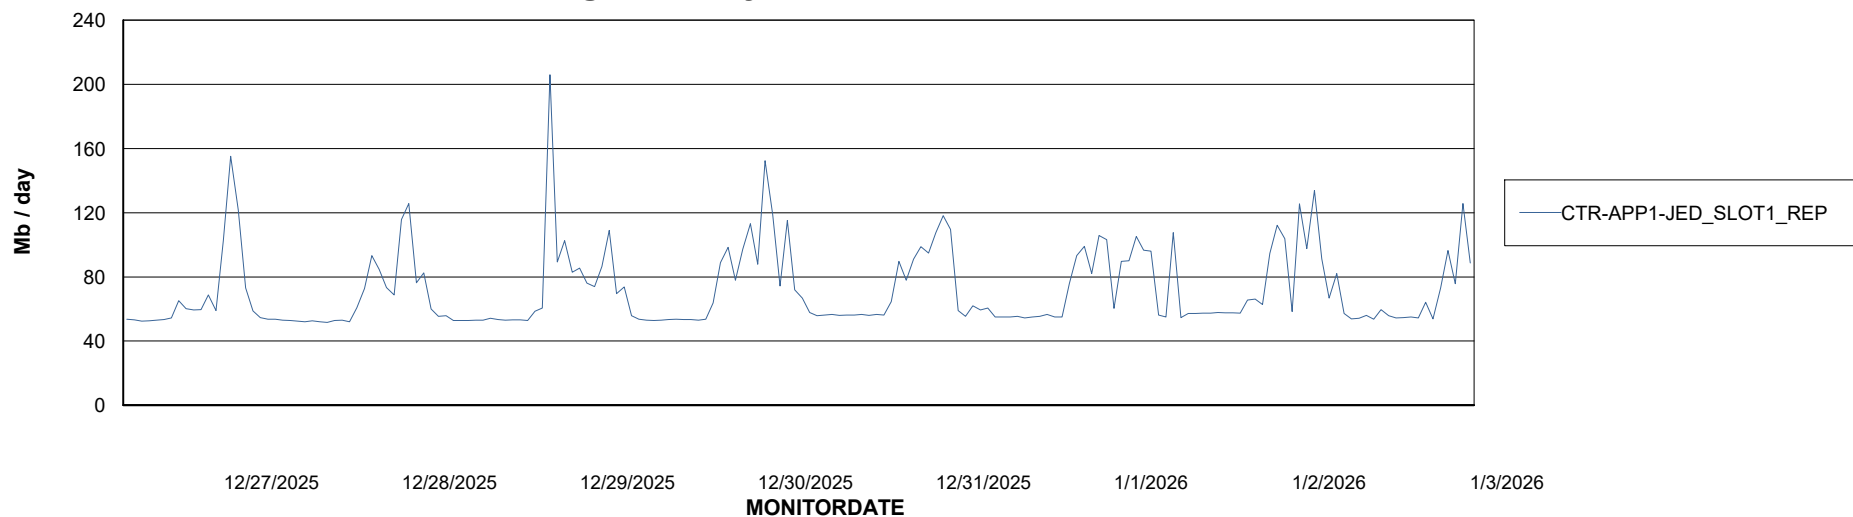

Avg users per day per ABS server

Weekly SLA Customer Report

Customer CTR OCI JED Production
Database ID 207

ABSSolute Application ReportServer Services

Avg memory used per ReportServer Service

Weekly SLA Customer Report