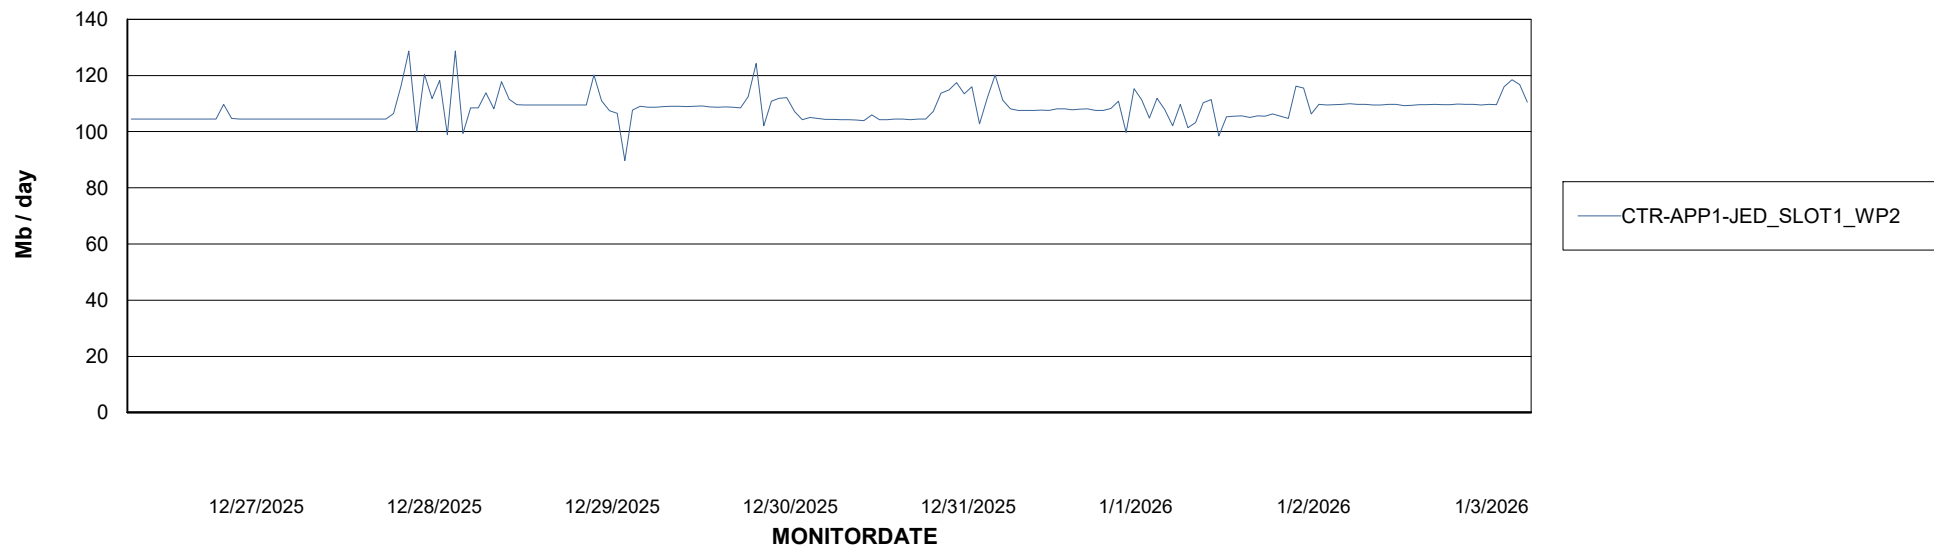

ABSSolute Web Component Services

Avg memory used per ABS Web component