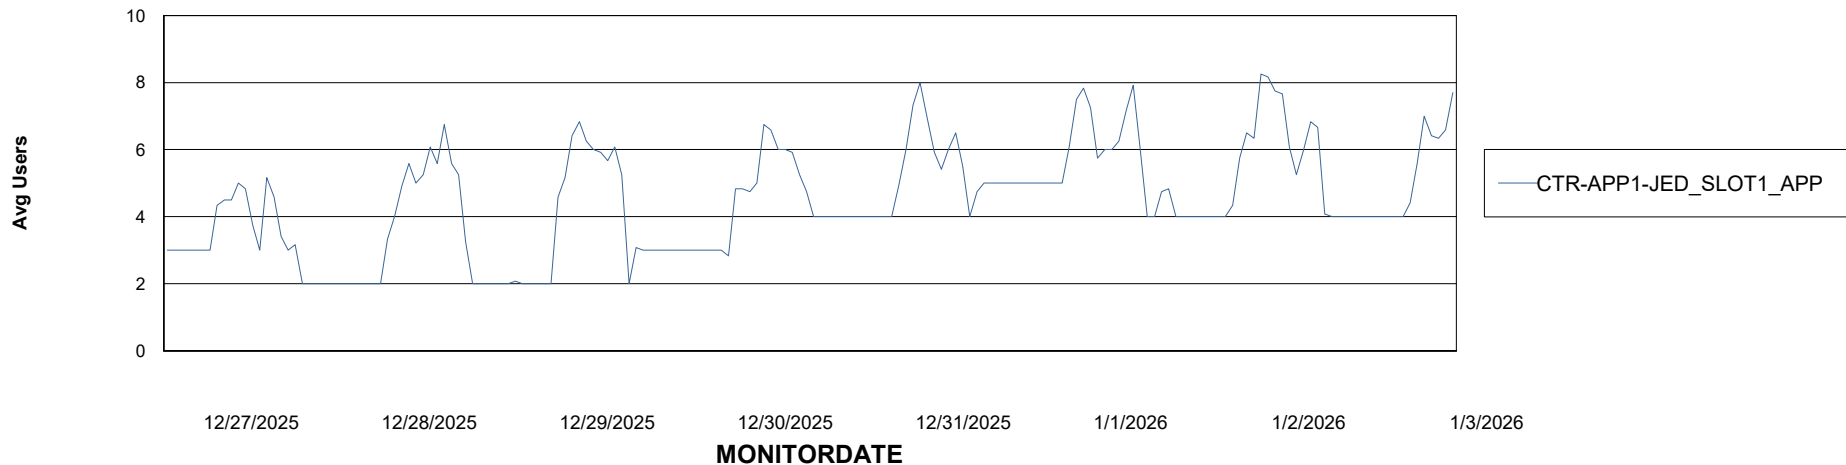

Avg users per day per ABS server