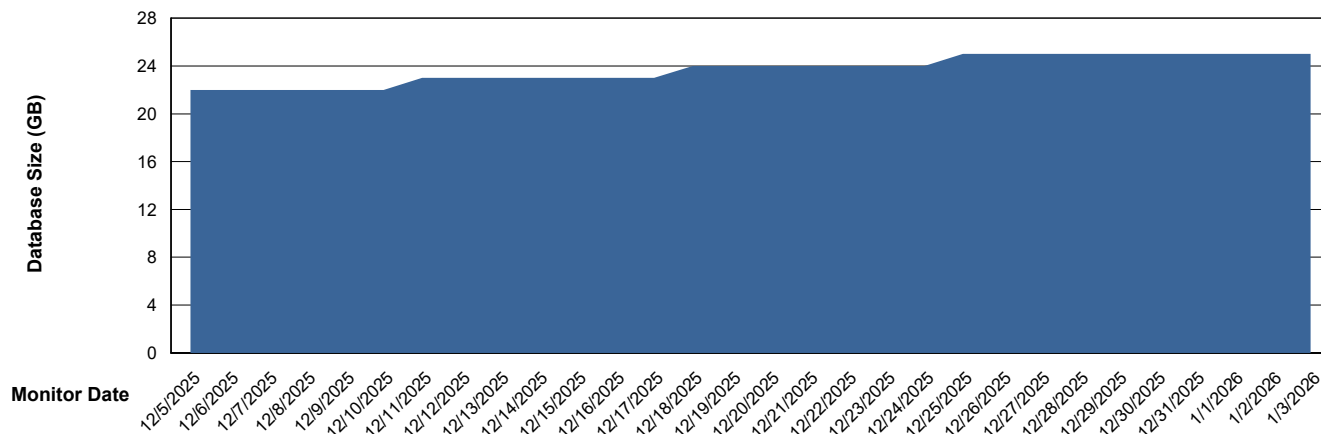

Customer CTR OCI JED Production
Database ID 207

DATABASE SIZE CTR-BI-JED_ABS1

Database growth over last month

DATABASE SIZE CTR-DBS1-JED_PROD_ABS1

Database growth over last month

Weekly SLA Customer Report