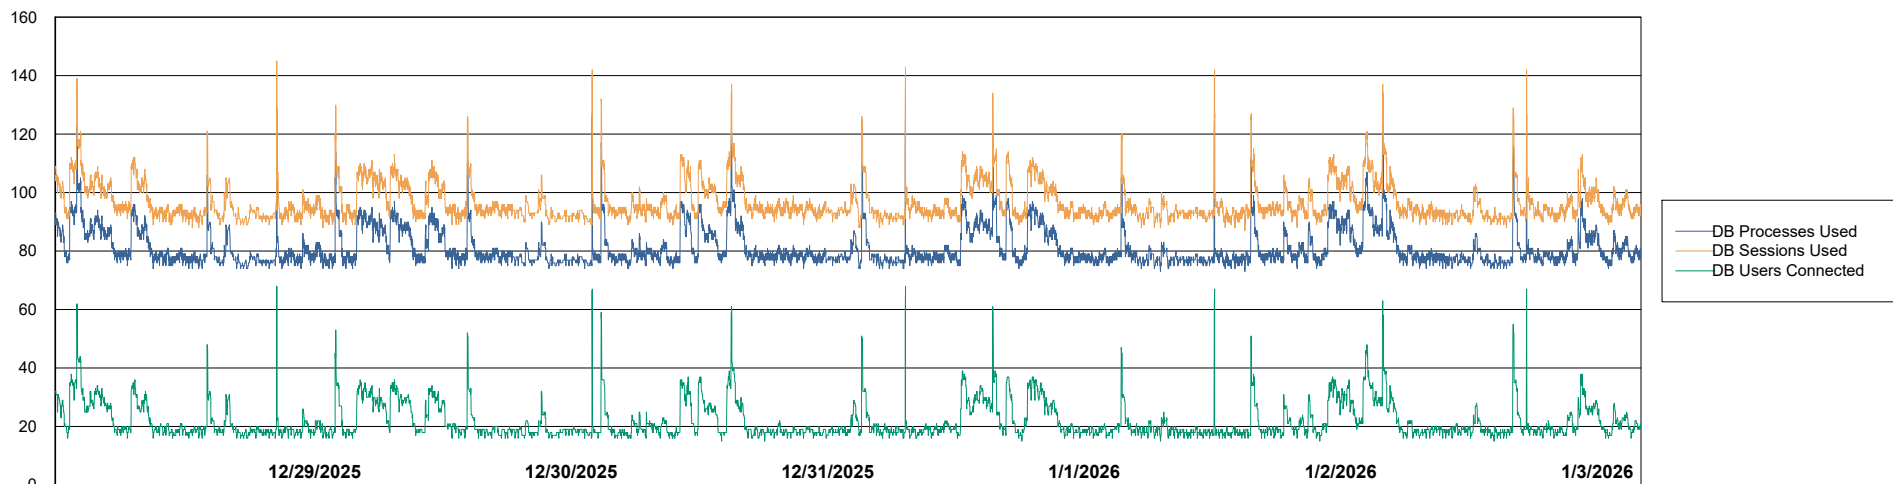

Database Performance CTR-BI-JED_ABS1