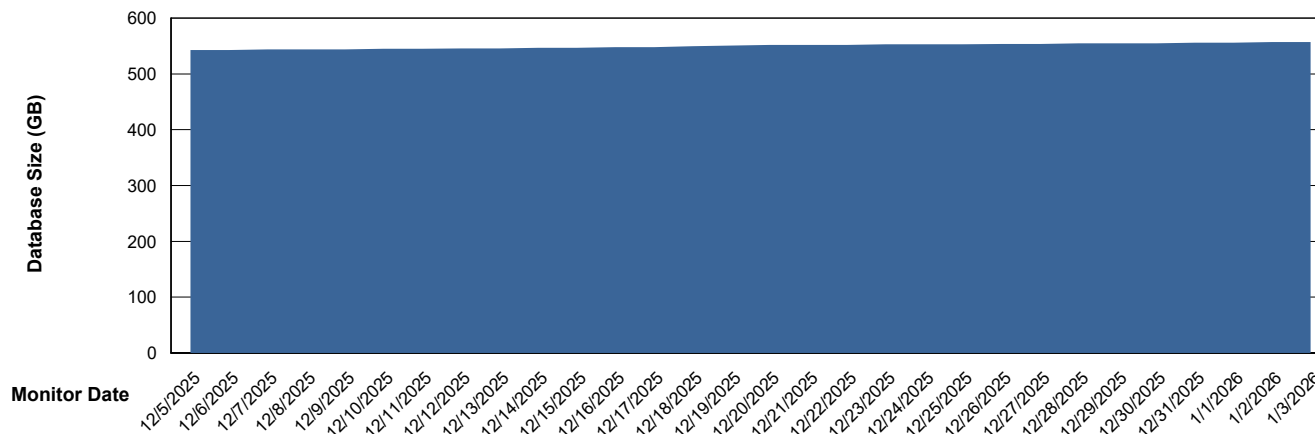

Customer CLB OCI AMS Production
Database ID 196

DATABASE SIZE CLB-BI2-AMS_ABS1_DB

Database growth over last month

DATABASE SIZE CLB-DBS1-AMS_PROD_ABS1

Database growth over last month

Weekly SLA Customer Report