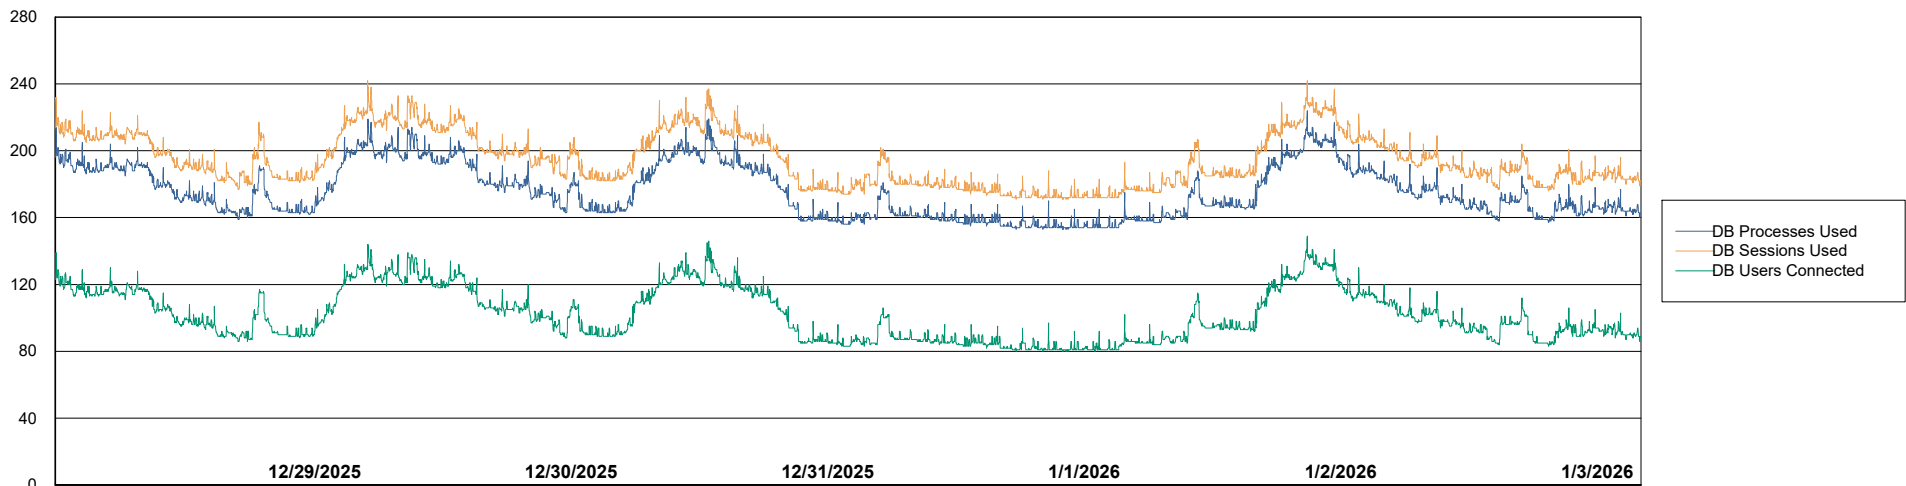

Weekly SLA Customer Report

Customer: CLB OCI AMS Production
Database ID: 196

Database Performance: CLB-BI2-AMS_ABS1_DB

Weekly SLA Customer Report

Customer: CLB OCI AMS Production
Database ID: 196

Database Performance: CLB-DBS1-AMS_PROD_ABS1