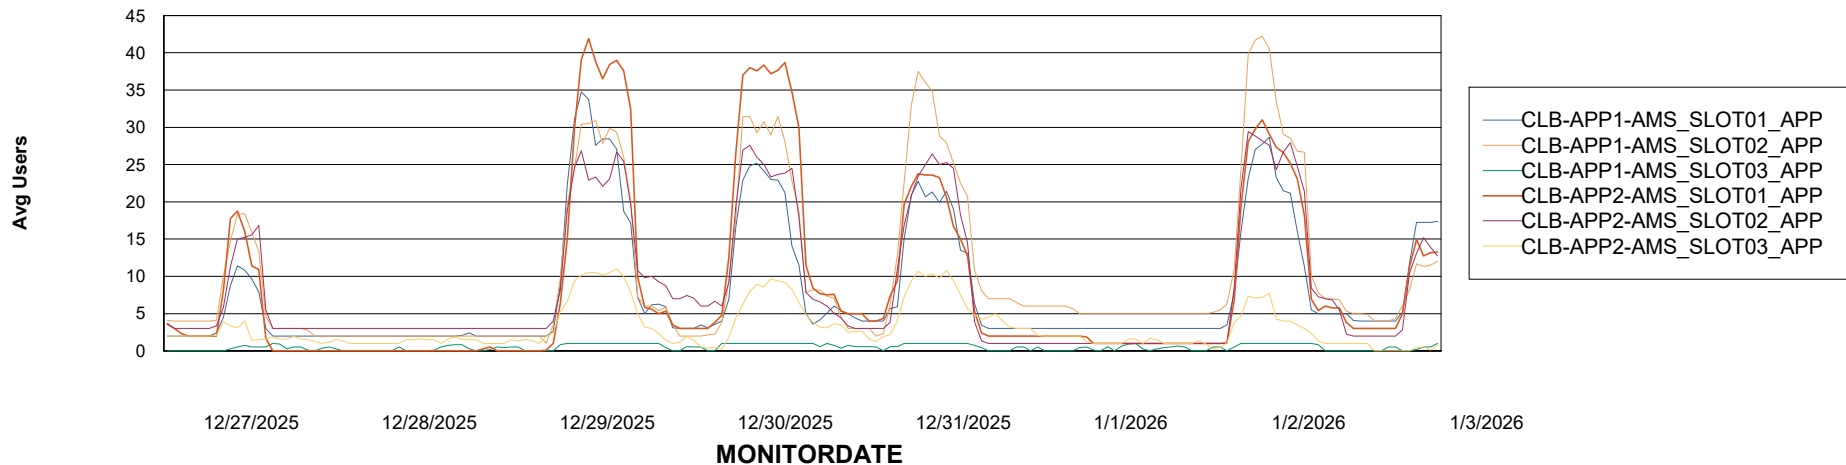

Avg users per day per ABS server