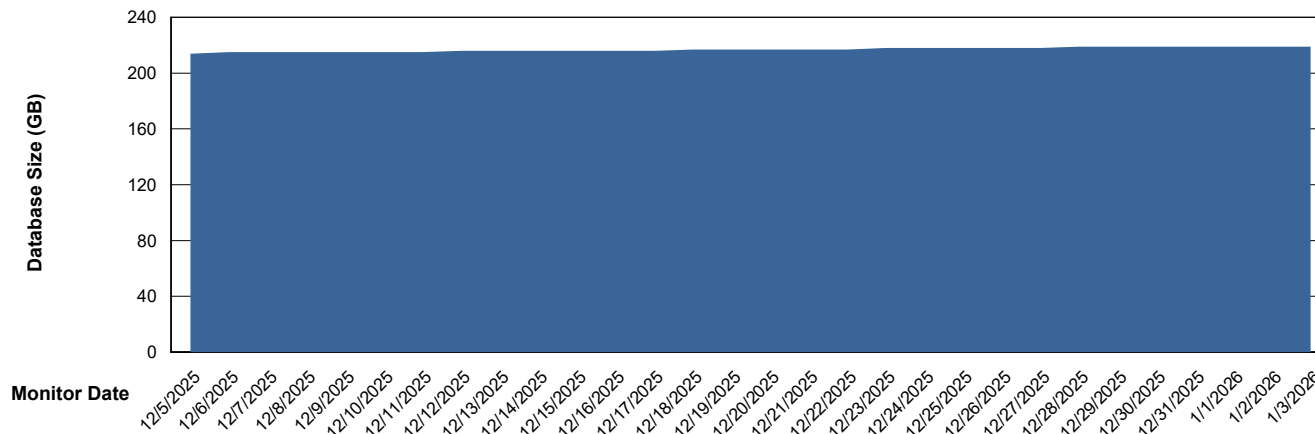

DATABASE SIZE CLB-BI2-AMS_ABS1_DB

Database growth over last month