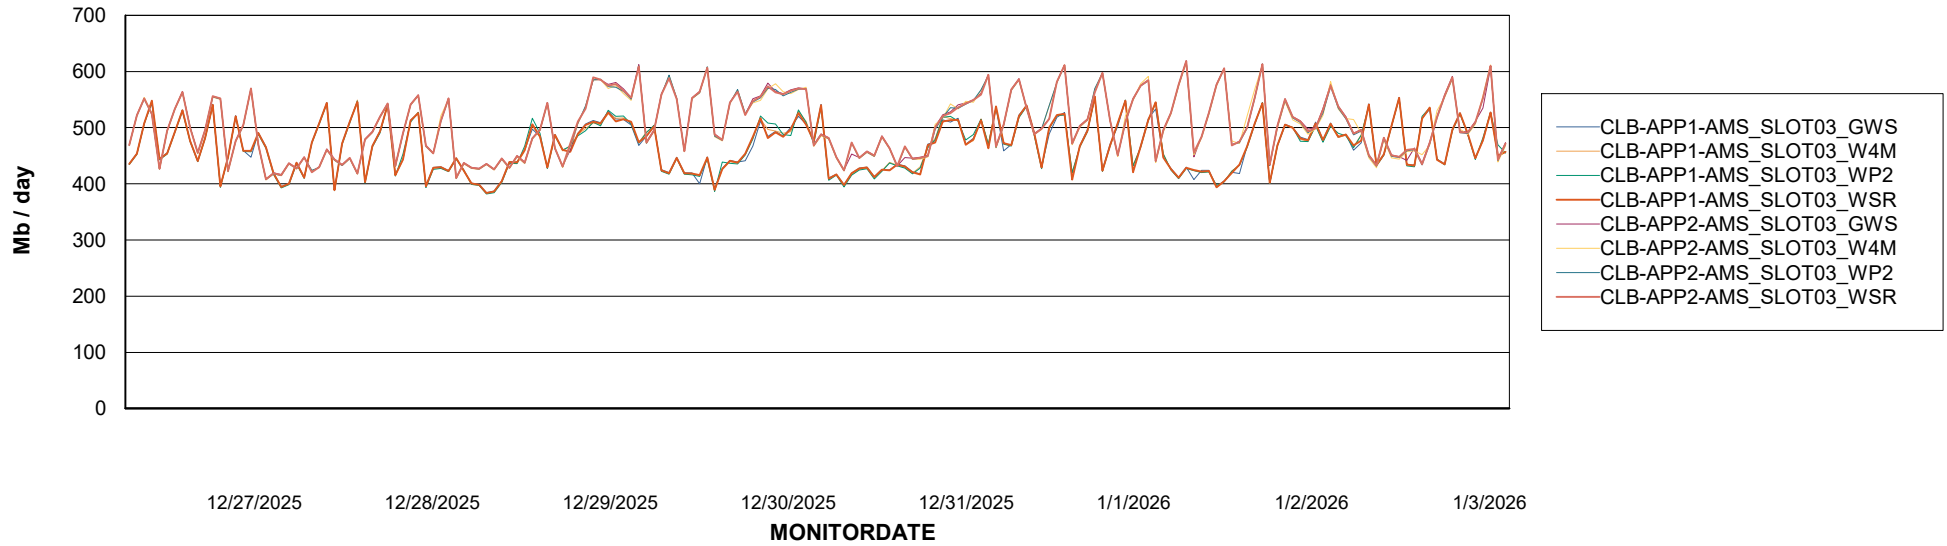

ABSSolute Web Component Services

Avg memory used per ABS Web component