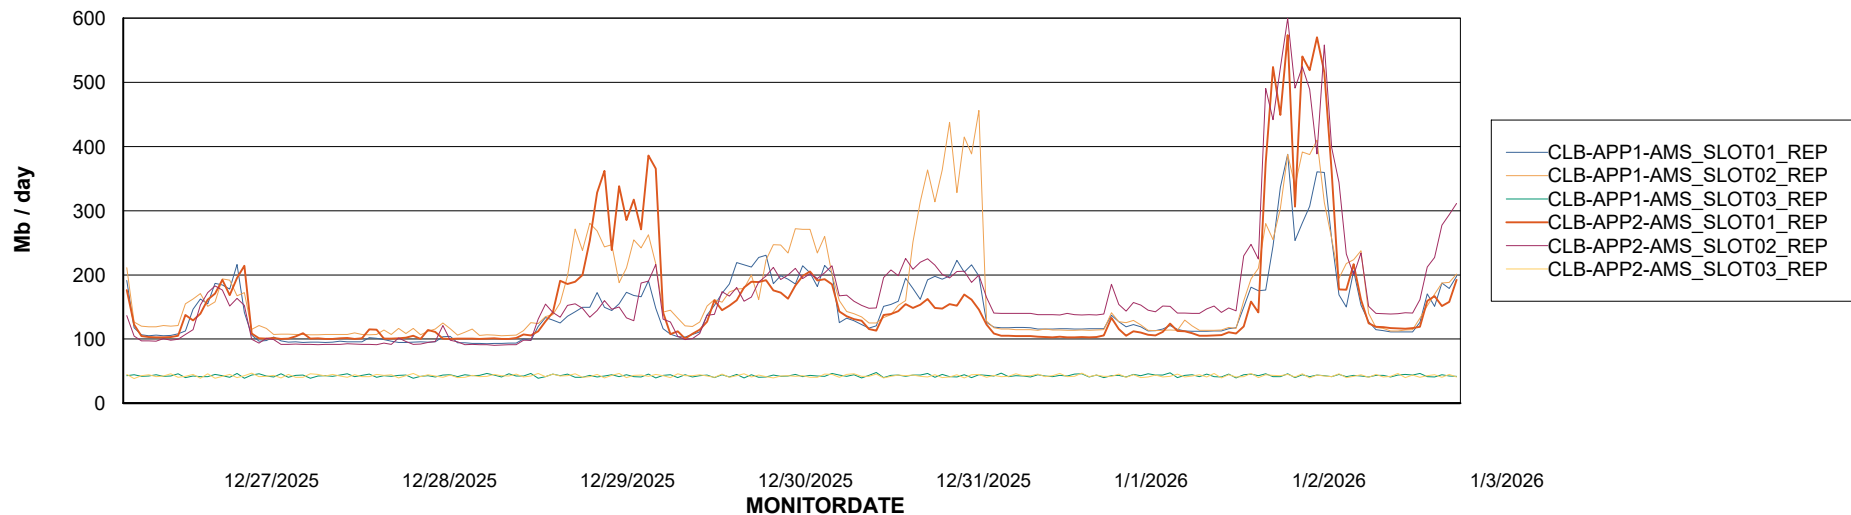

Avg memory used per ABS Server Service

Avg users per day per ABS server

Weekly SLA Customer Report

Customer: CLB OCI AMS Production
Database ID: 196

ABSSolute Application ReportServer Services

Avg memory used per ReportServer Service