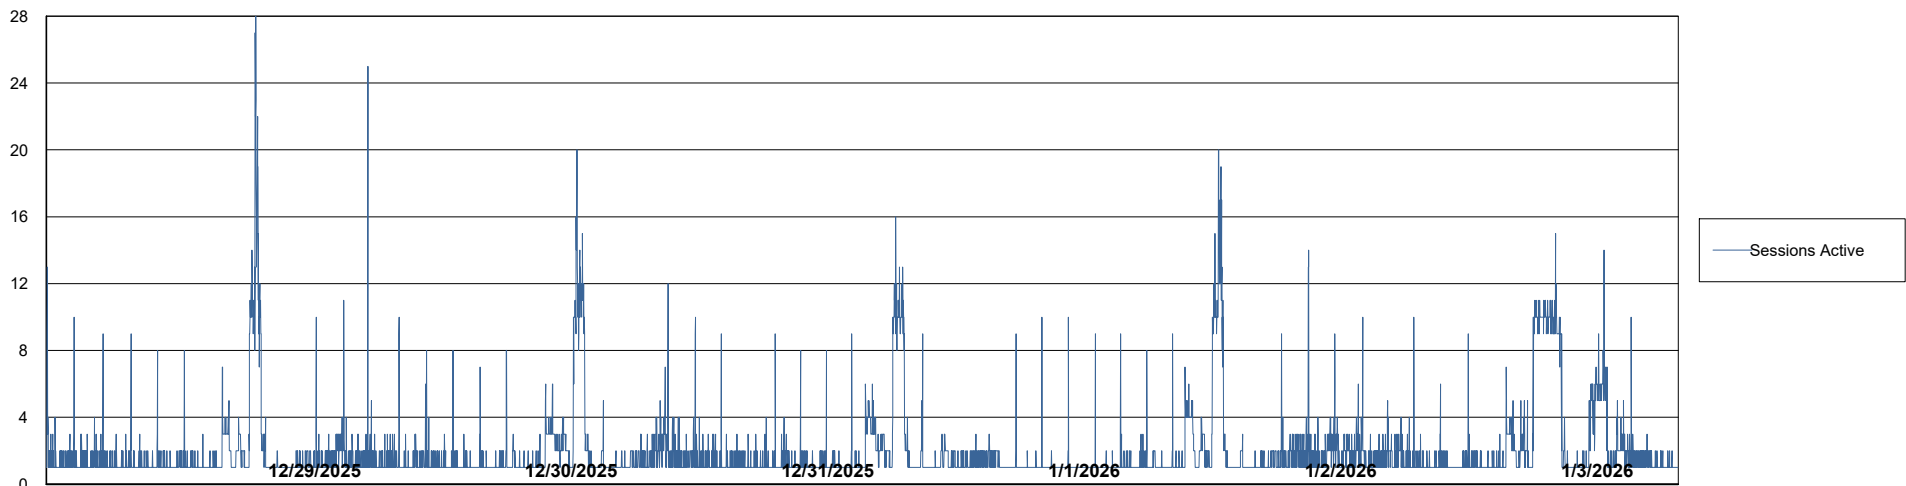

Weekly SLA Customer Report

Customer: CLB OCI AMS Production
Database ID: 196

Database Performance: CLB-BI2-AMS_ABS1_DB

Weekly SLA Customer Report

Customer: CLB OCI AMS Production
Database ID: 196

Database Performance: CLB-DBS1-AMS_PROD_ABS1