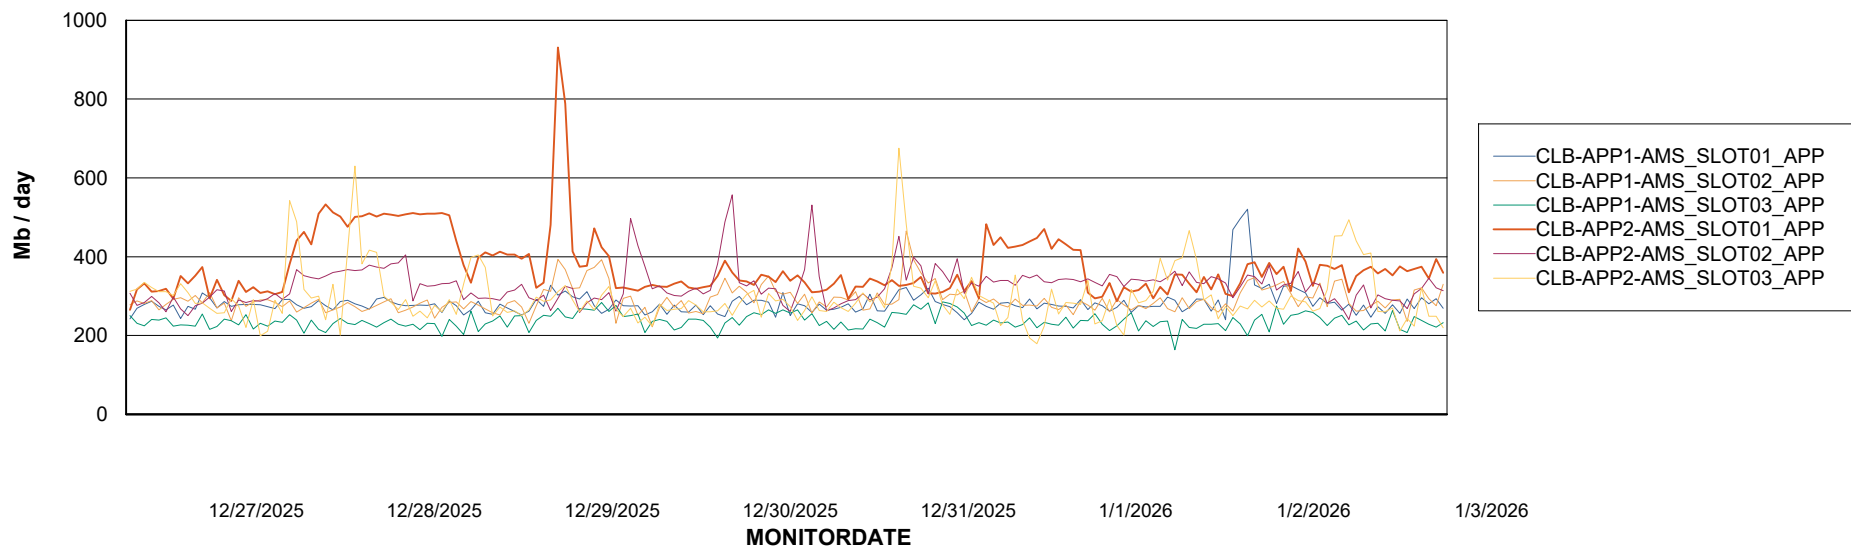

ABSSolute Application Server Services

Avg memory used per ABS Server Service