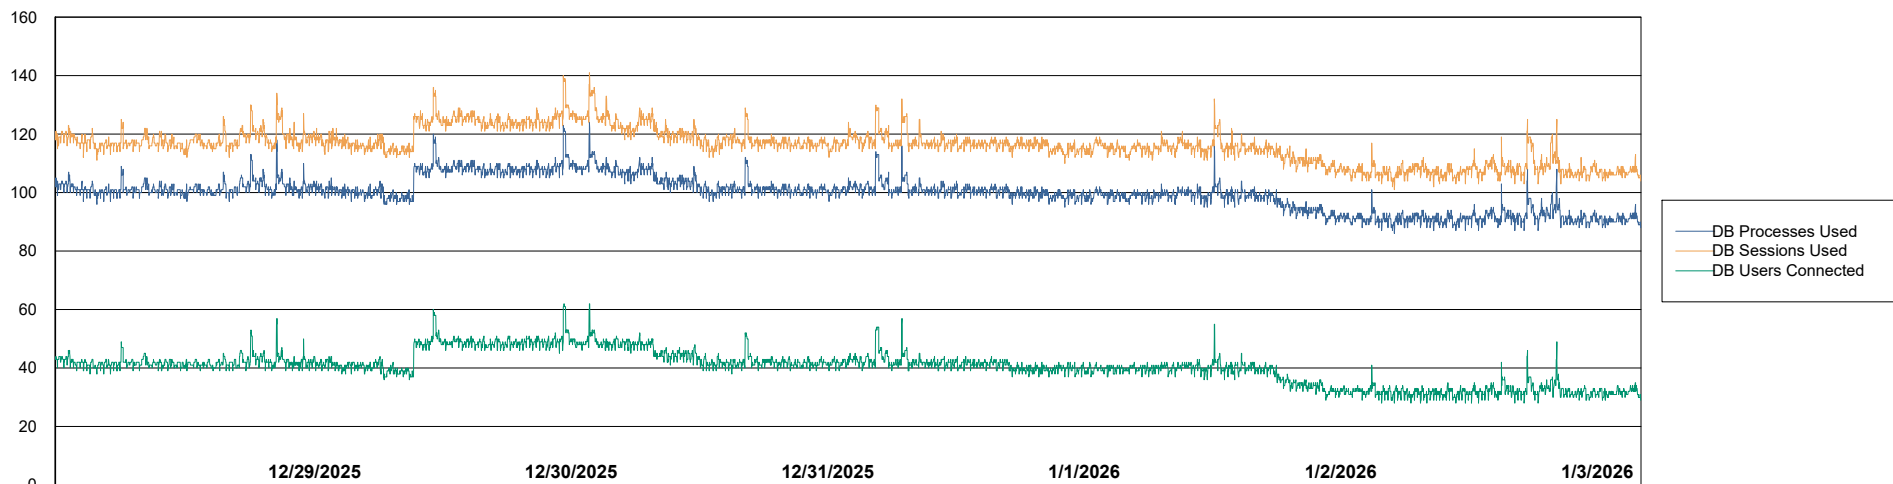

Database Performance: CLB-BI2-AMS_ABS1_DB