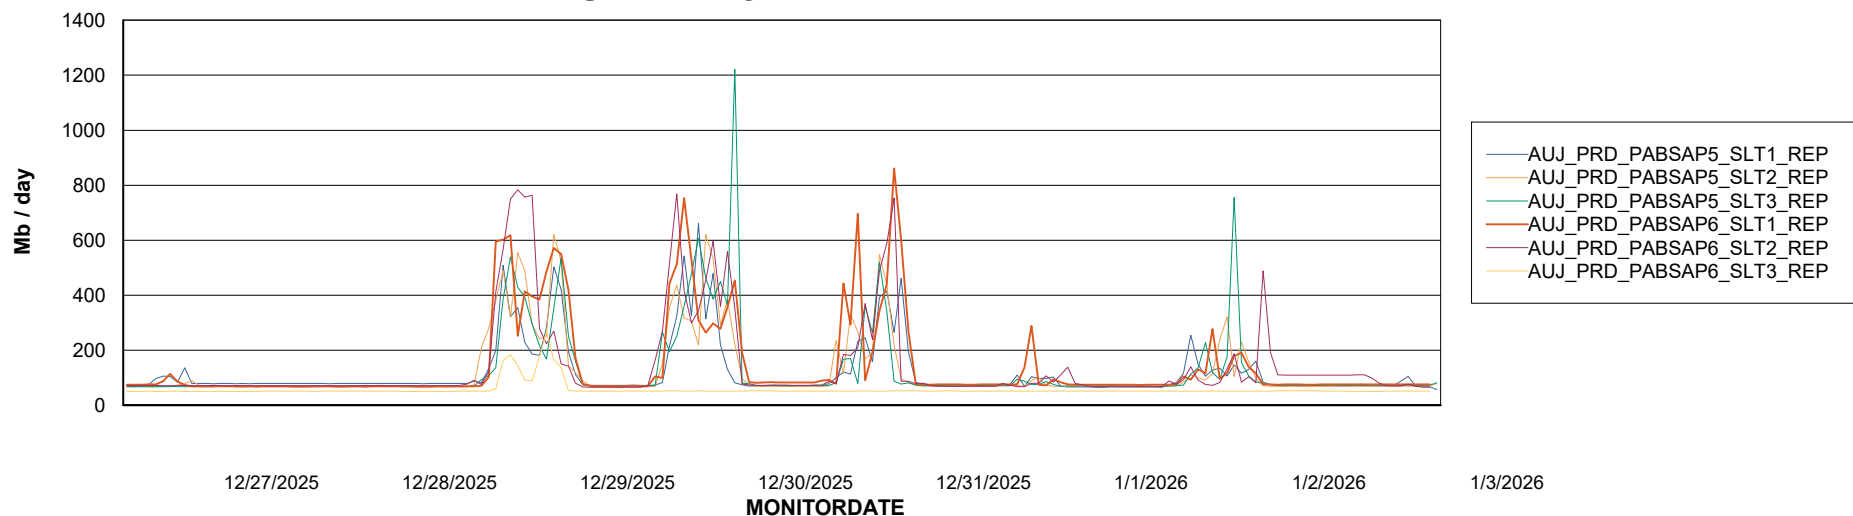

ABSSolute Application ReportServer Services

Avg memory used per ReportServer Service