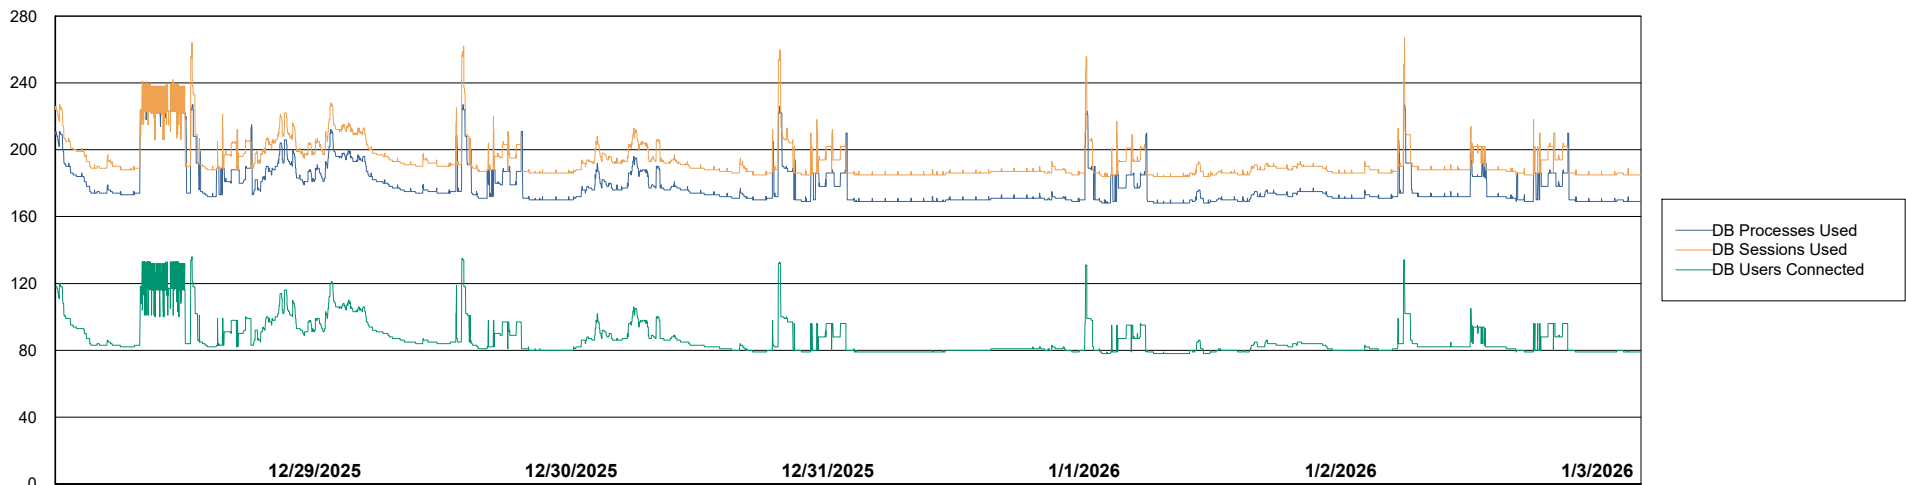

Database Performance AUJ_DB3_Primary