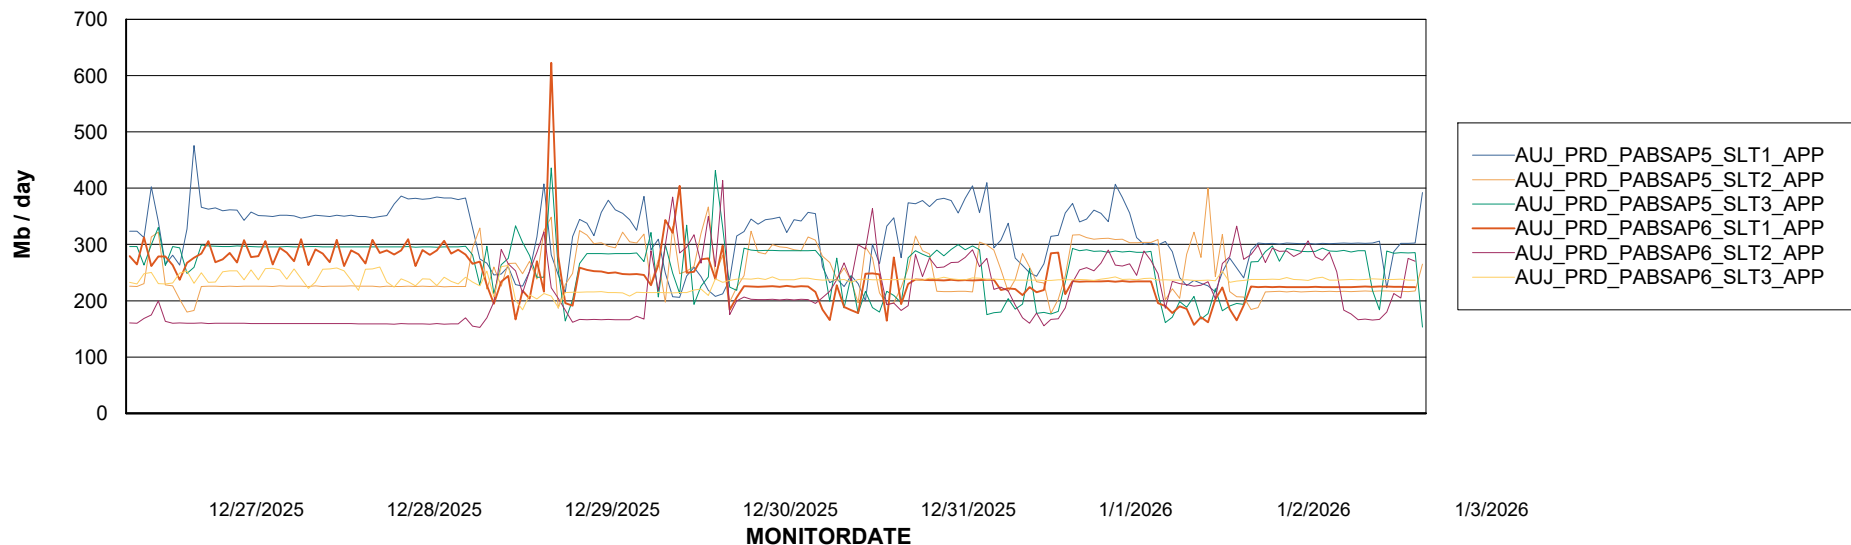

ABSSolute Application Server Services

Avg memory used per ABS Server Service