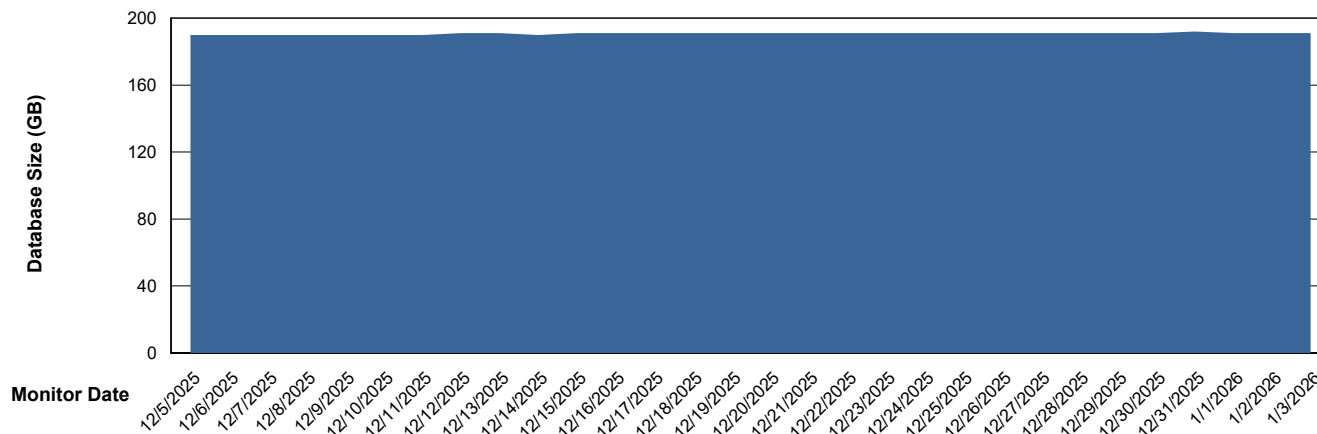

Customer AUJ_Production
Database ID 41

Database Performance AUJ_DB3_Primary

Weekly SLA Customer Report

Customer AUJ_Production
Database ID 41

DATABASE SIZE AUJ_ABSEM3_DB

Database growth over last month

DATABASE SIZE AUJ_BI3_DB

Database growth over last month

Weekly SLA Customer Report

Customer AUJ_Production
Database ID 41

DATABASE SIZE AUJ_DB3_Primary

Database growth over last month

Weekly SLA Customer Report

Customer AUJ_Production
 Database ID 41