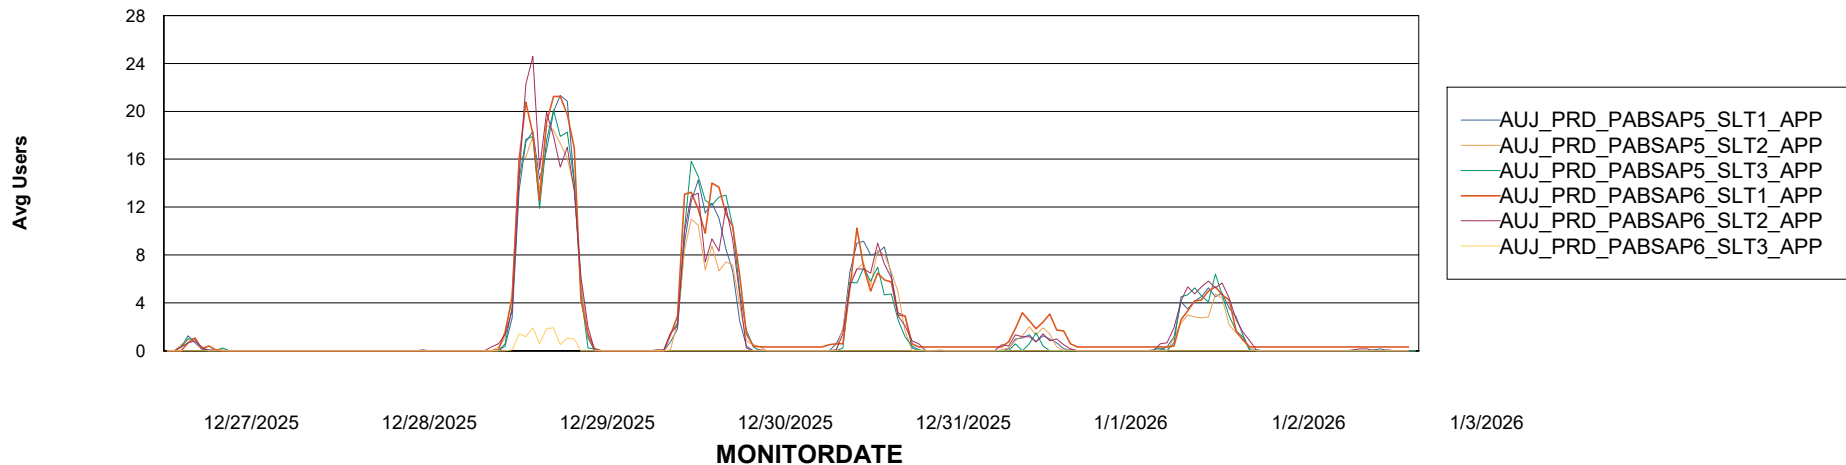

Weekly SLA Customer Report

Customer AUJ_Production
Database ID 41

ABSSolute Application Server Services

Avg memory used per ABS Server Service

Avg users per day per ABS server

Weekly SLA Customer Report

Customer AUJ_Production
Database ID 41