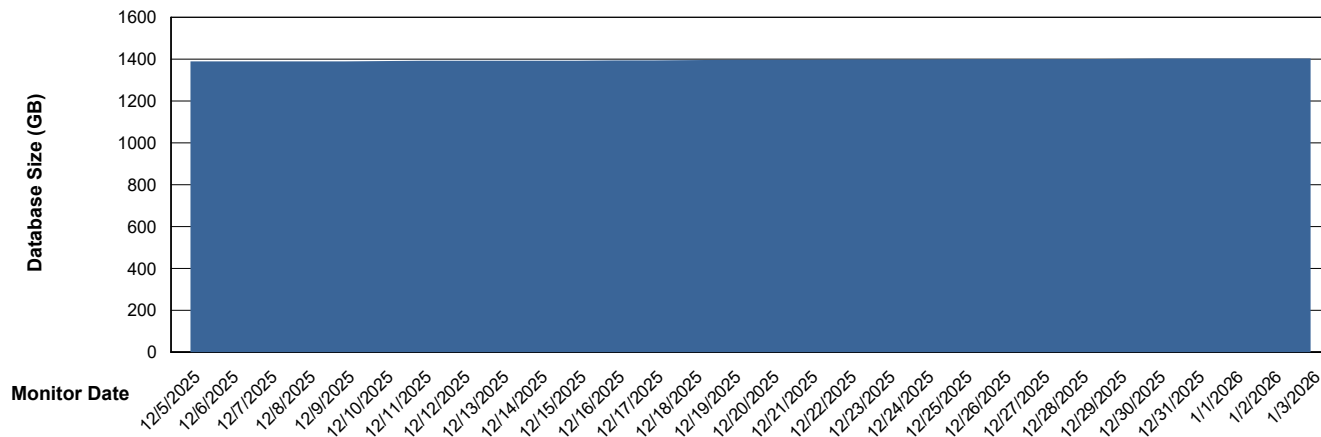

Database growth over last month

Weekly SLA Customer Report

Customer AUJ_Production
Database ID 41

DATABASE SIZE AUJ_DB3_Primary

Database growth over last month

Weekly SLA Customer Report

Customer AUJ_Production
 Database ID 41