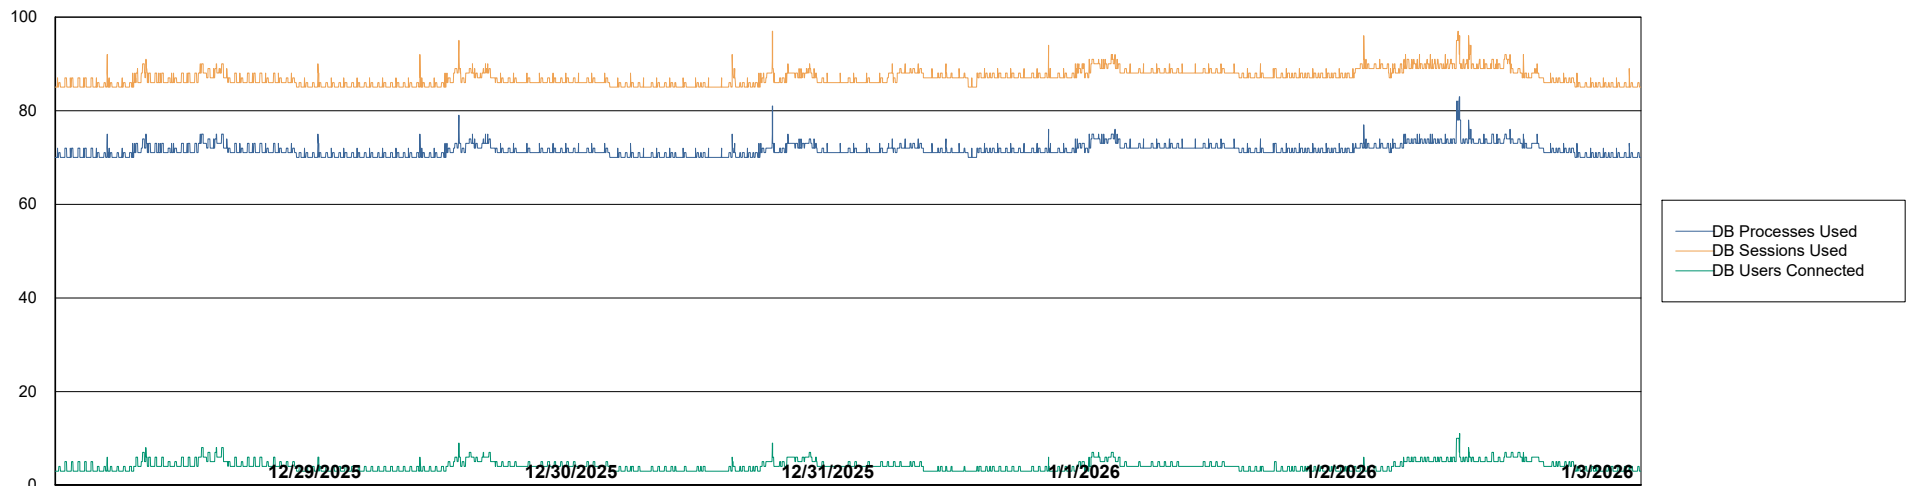

Weekly SLA Customer Report

Customer AUJ_Production
Database ID 41

Database Performance AUJ_ABSEM3_DB

Weekly SLA Customer Report

Customer AUJ_Production
Database ID 41

Database Performance AUJ_BI3_DB

Weekly SLA Customer Report