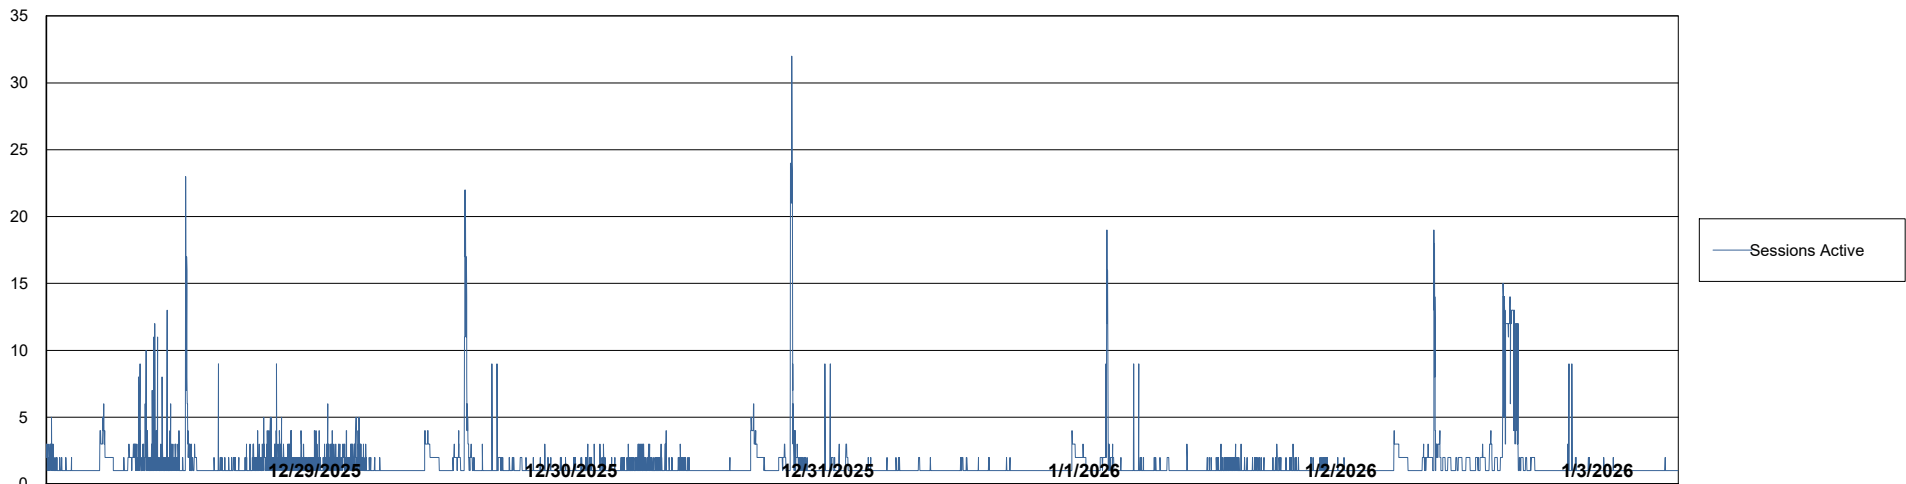

Database Performance AUJ_DB3_Primary