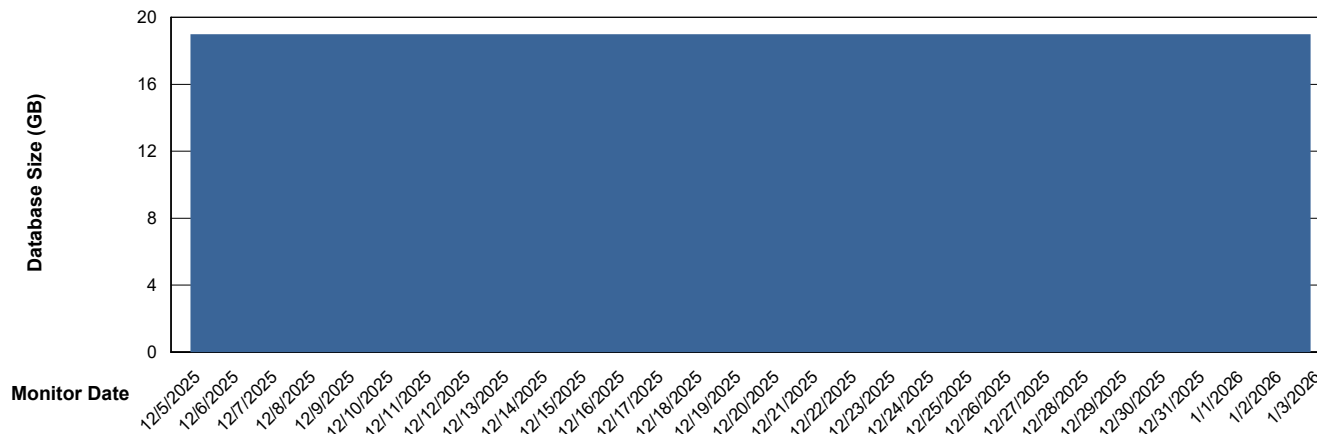

Customer AUJ_Production
Database ID 41

Database Performance AUJ_DB3_Primary

Weekly SLA Customer Report

Customer AUJ_Production
Database ID 41

DATABASE SIZE AUJ_ABSEM3_DB

Database growth over last month

DATABASE SIZE AUJ_BI3_DB

Database growth over last month

Weekly SLA Customer Report

Customer AUJ_Production
Database ID 41

DATABASE SIZE AUJ_DB3_Primary

Database growth over last month

Weekly SLA Customer Report

Customer AUJ_Production
 Database ID 41