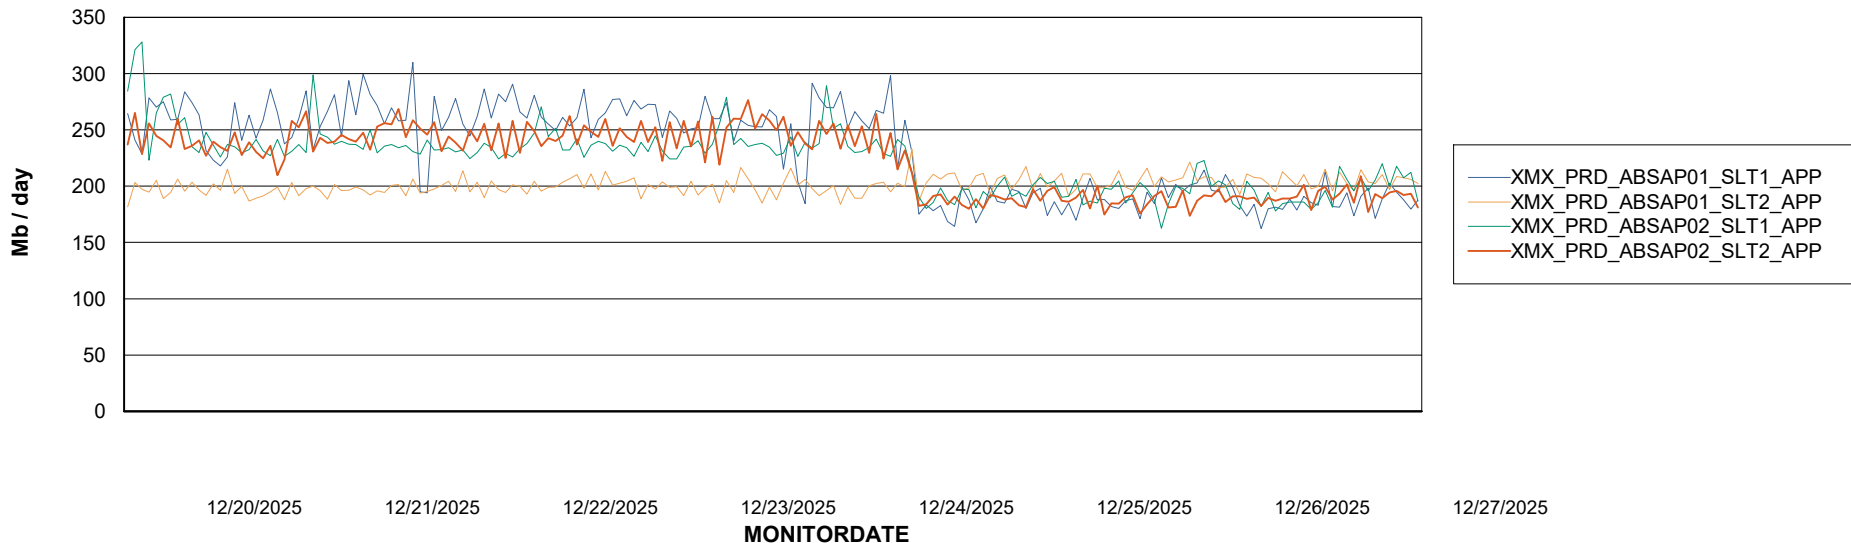

ABSSolute Application Server Services

Avg memory used per ABS Server Service