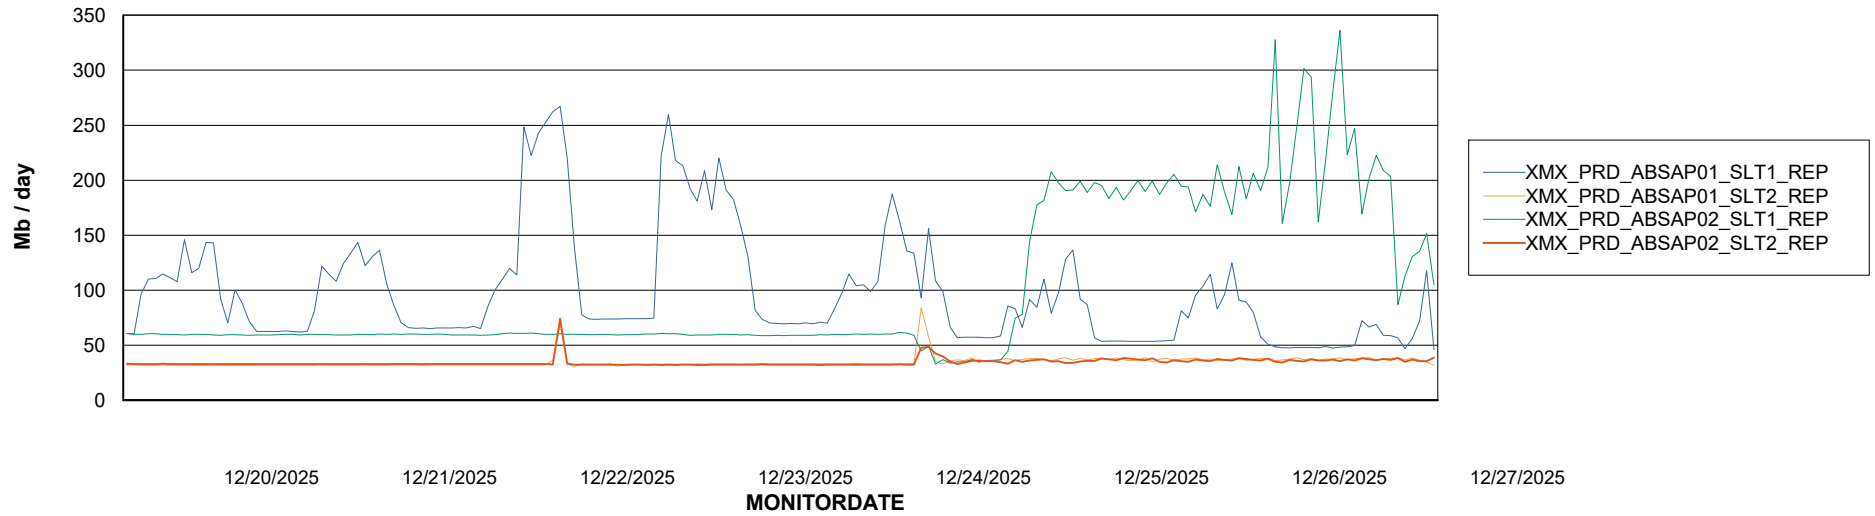

ABSSolute Application ReportServer Services

Avg memory used per ReportServer Service