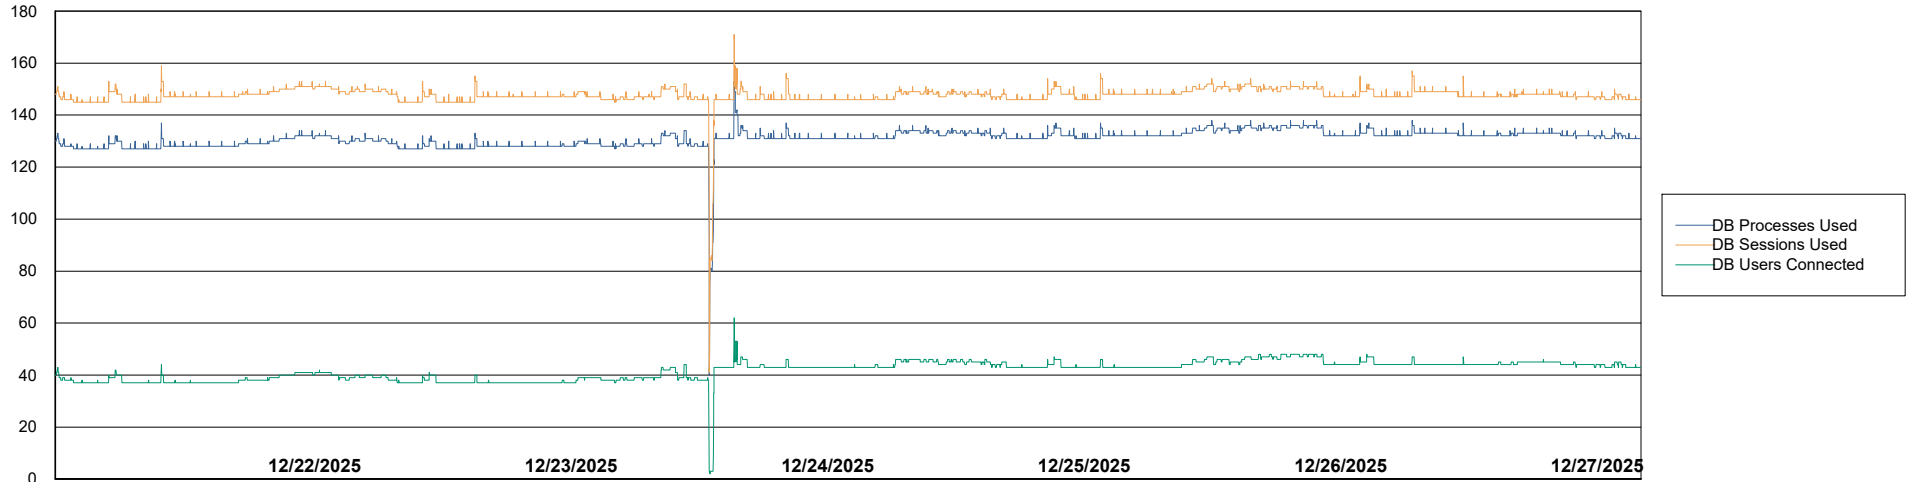

Database Performance XMX_PROD_ABSDB01_PRDB_ABS1