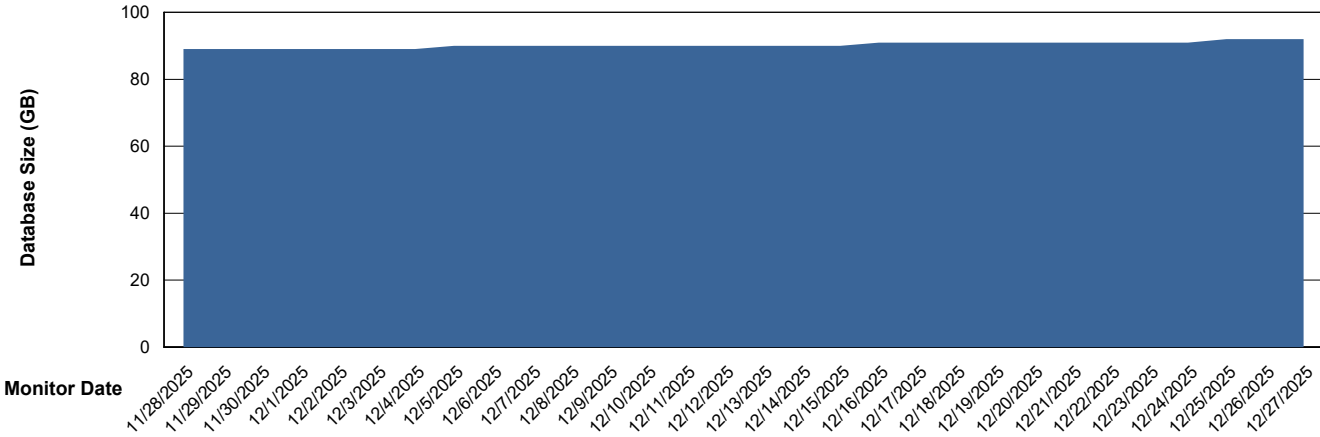

Database growth over last month

Database Tablespace XMX_PROD_ABSDB01_PRDB_ABS1

Date	Tablespace Name	Filesize (Gb)	Usedsize (Gb)	Percentage free
12/27/2025	ABSDATA	85	70	18
	INDX	8	0	97
12/26/2025	ABSDATA	85	69	18
	INDX	8	0	97
12/25/2025	ABSDATA	85	69	18
	INDX	8	0	97
12/24/2025	ABSDATA	85	69	19
	INDX	8	0	97
12/23/2025	ABSDATA	85	69	19
	INDX	8	0	97
12/22/2025	ABSDATA	85	69	19
	INDX	8	0	97
12/21/2025	ABSDATA	82	69	16
	INDX	8	0	97