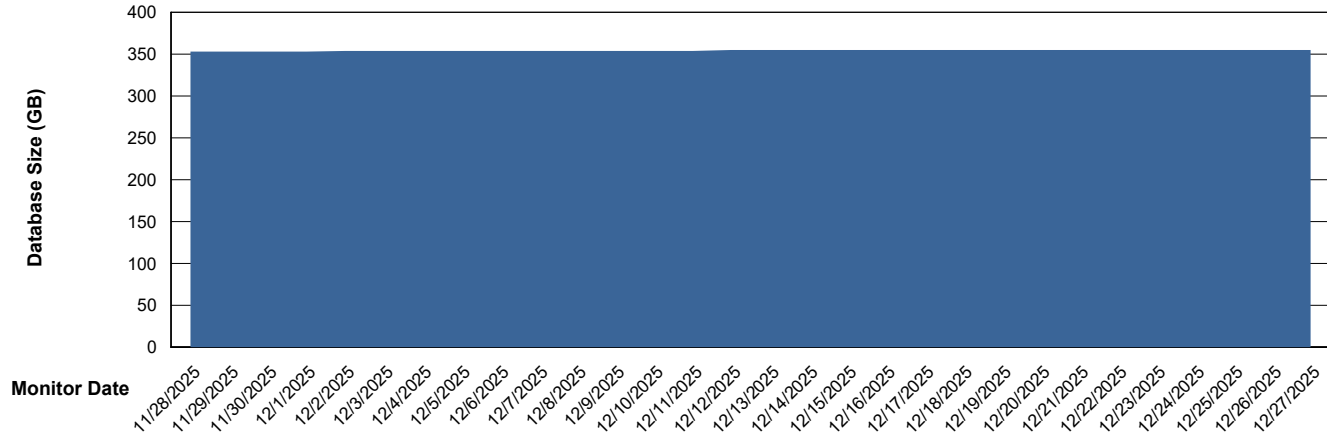

DB Processes Max 1,000

Weekly SLA Customer Report

Customer VOS_Production
Database ID 143

DATABASE SIZE VOS_PRD_ABSBI-2018_ABS1

Database growth over last month

DATABASE SIZE VOS_PRD_ABSBI-2025_ABS1

Database growth over last month

Weekly SLA Customer Report

Customer VOS_Production
Database ID 143

DATABASE SIZE VOS_PRD_ABSORA1-2022_ABS1

Database growth over last month

Weekly SLA Customer Report

Customer VOS_Production
Database ID 143