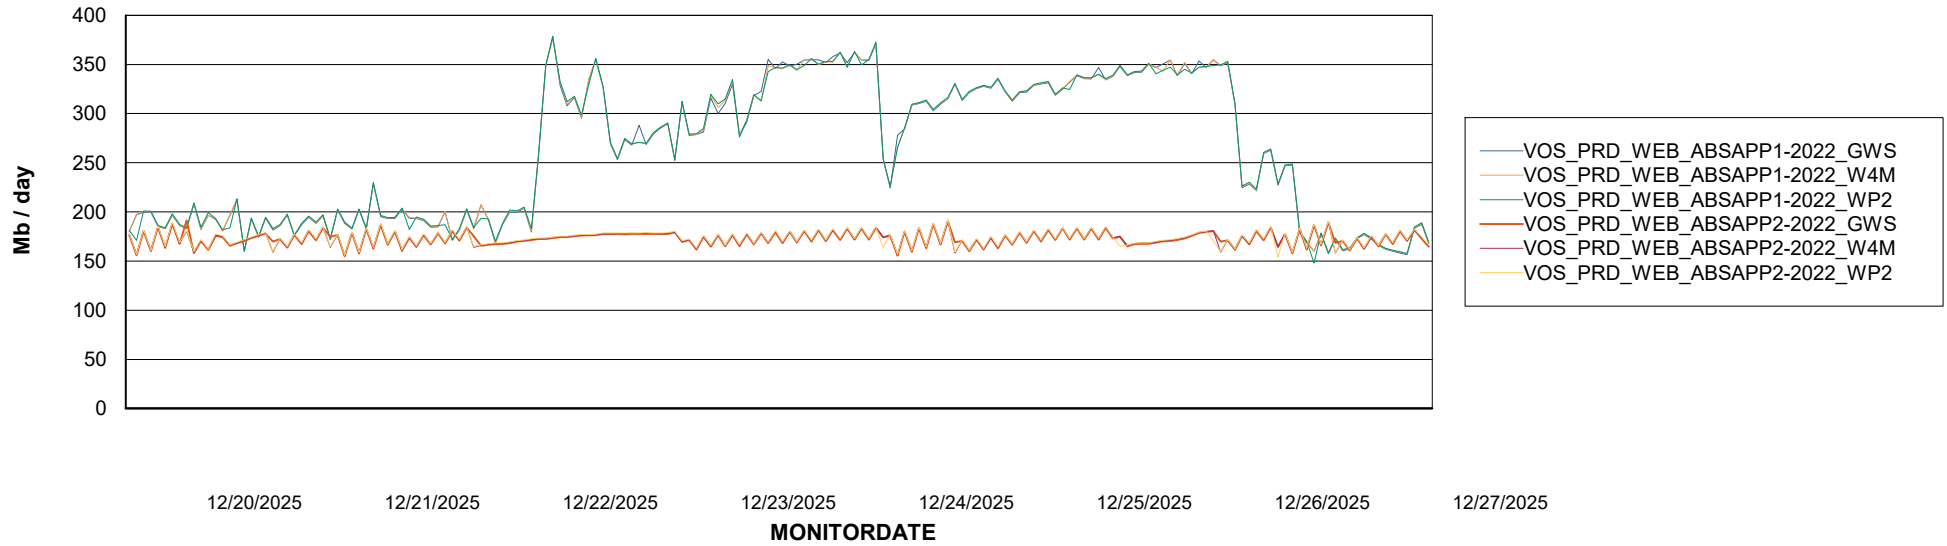

ABSSolute Application ReportServer Services

Avg memory used per ReportServer Service

Weekly SLA Customer Report

Customer VOS_Production
Database ID 143

ABSSolute Web Component Services

Avg memory used per ABS Web component