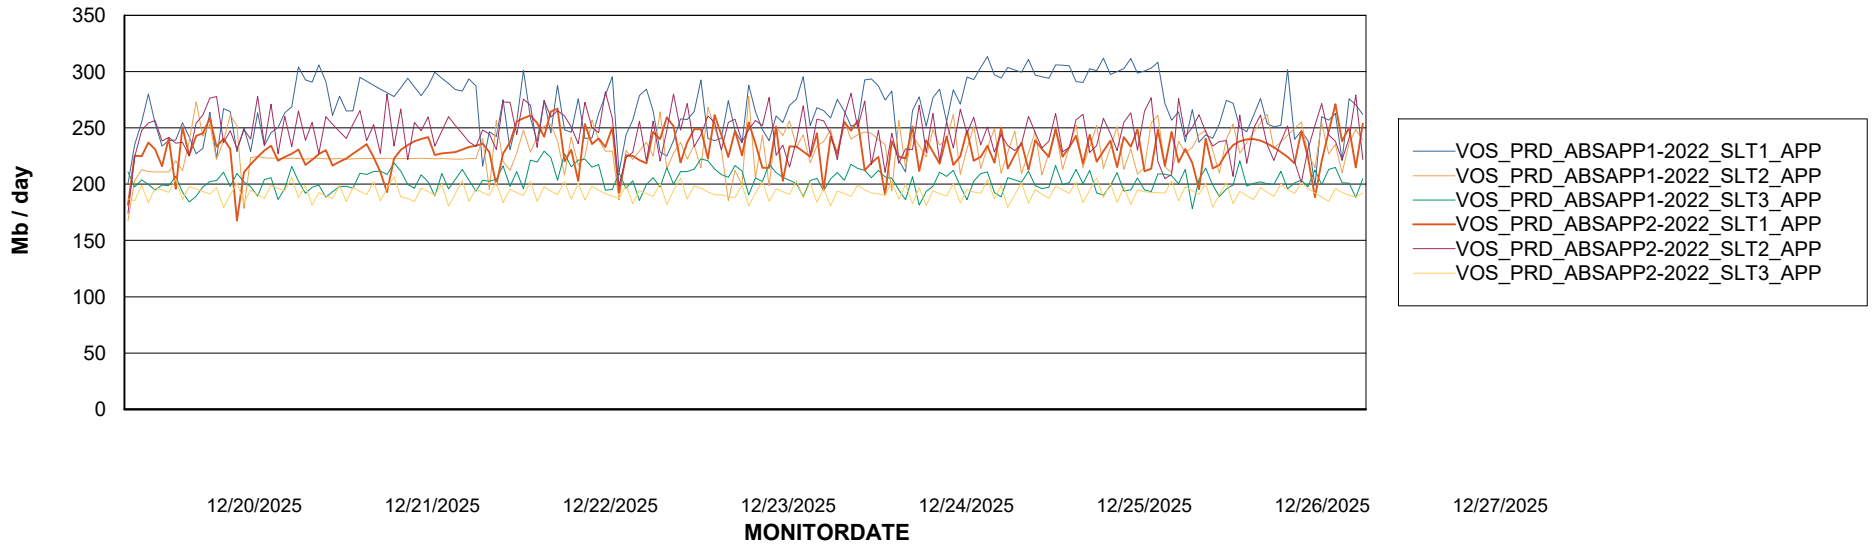

ABSSolute Application Server Services

Avg memory used per ABS Server Service