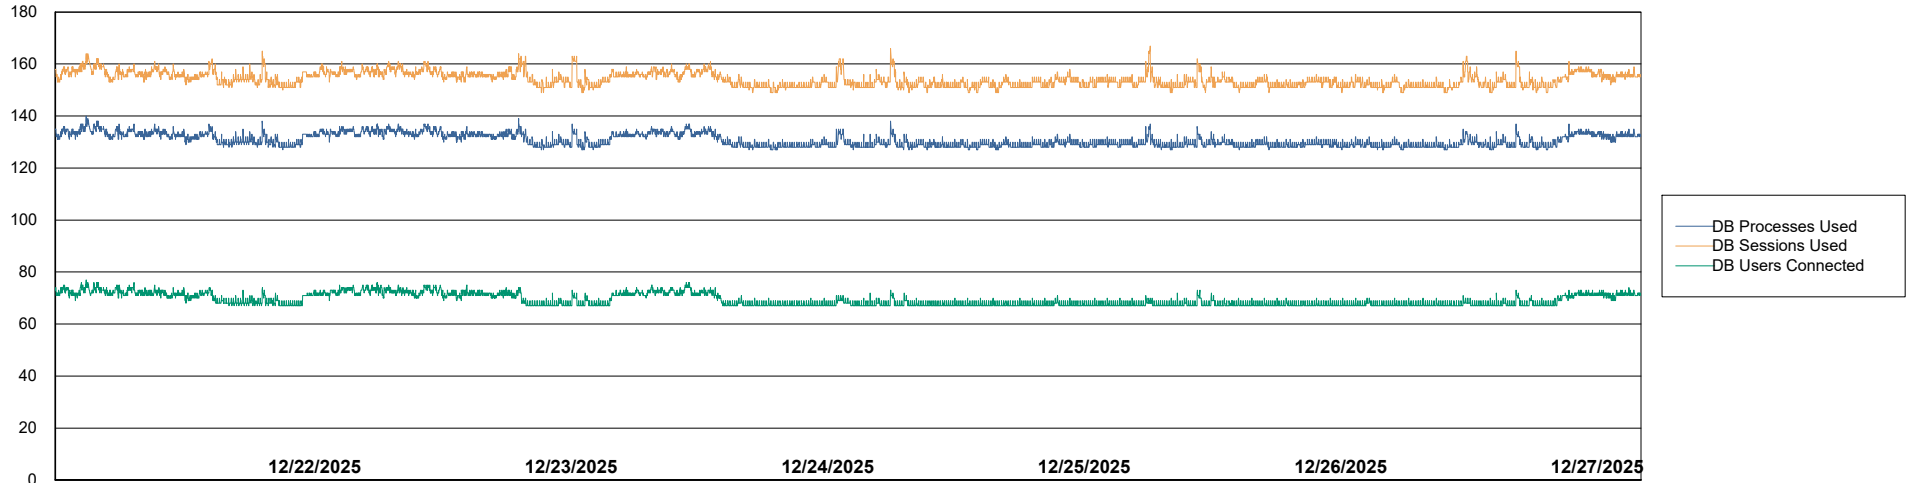

Database Performance VOS_PRD_ABSORA1-2022_ABS1