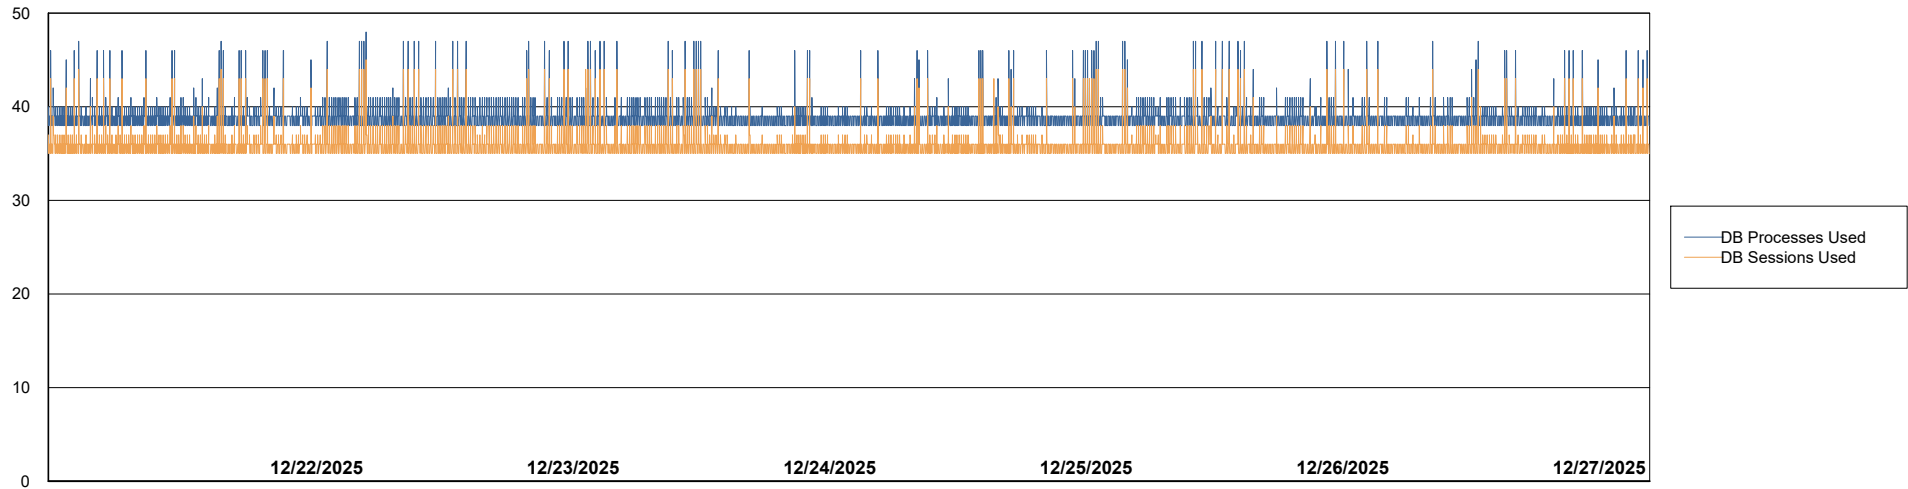

Database Performance VOS_PRD_ABSORA2-2022_HSBABS1

DB Processes Max 1,000