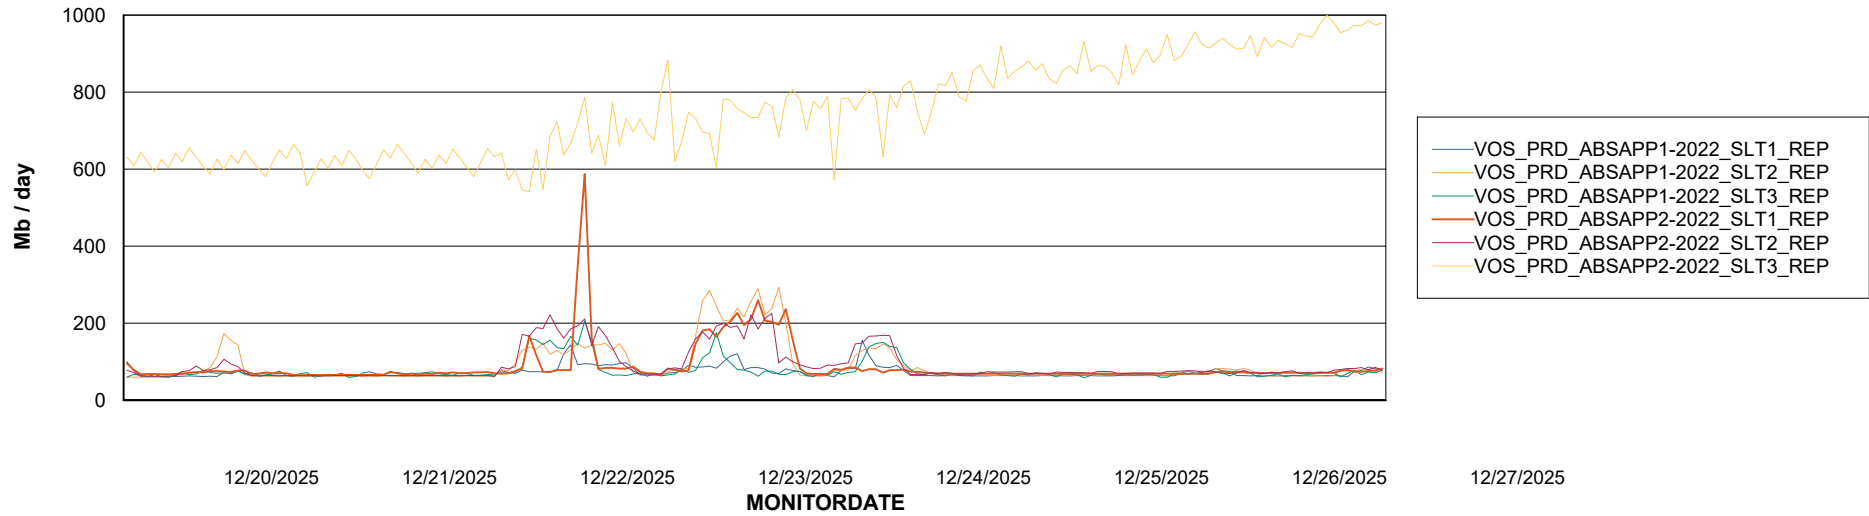

ABSSolute Application ReportServer Services

Avg memory used per ReportServer Service