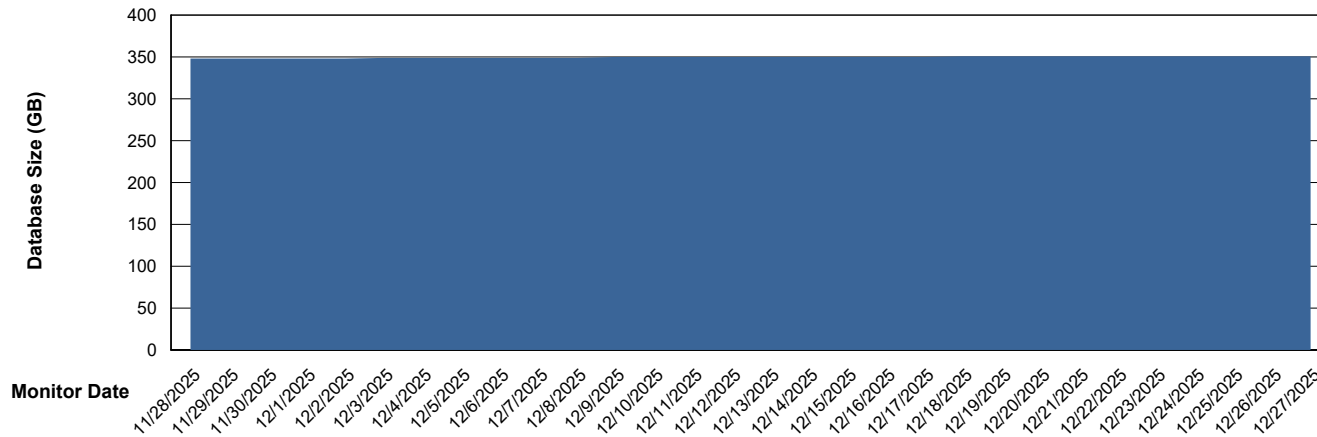

DB Processes Max 1,000

Weekly SLA Customer Report

Customer VOS_Production
Database ID 143

DATABASE SIZE VOS_PRD_ABSBI-2018_ABS1

Database growth over last month

DATABASE SIZE VOS_PRD_ABSBI-2025_ABS1

Database growth over last month