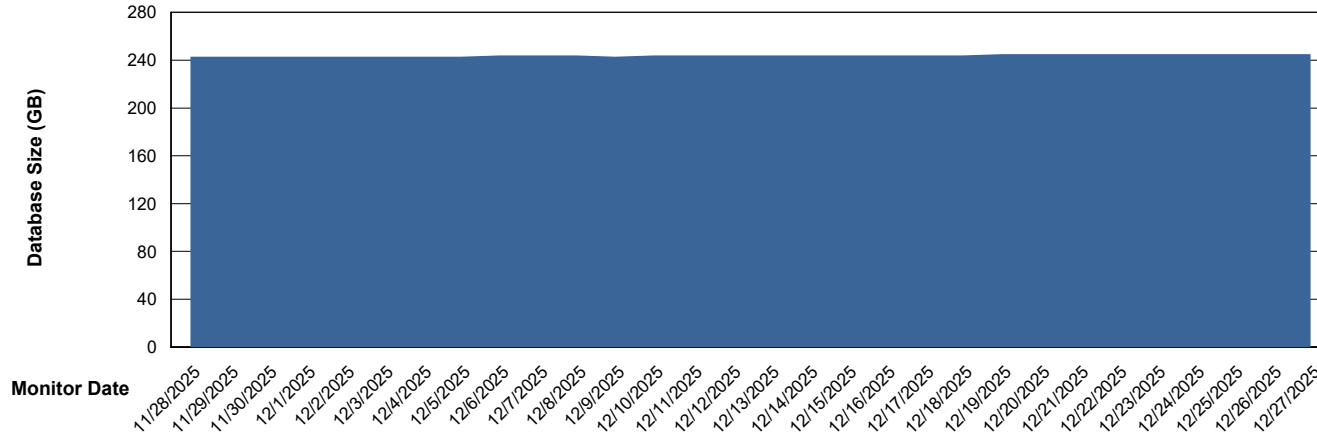

DB Processes Max 1,000

Weekly SLA Customer Report

Customer VOS_Production
Database ID 143

DATABASE SIZE VOS_PRD_ABSBI-2018_ABS1

Database growth over last month

DATABASE SIZE VOS_PRD_ABSBI-2025_ABS1

Database growth over last month