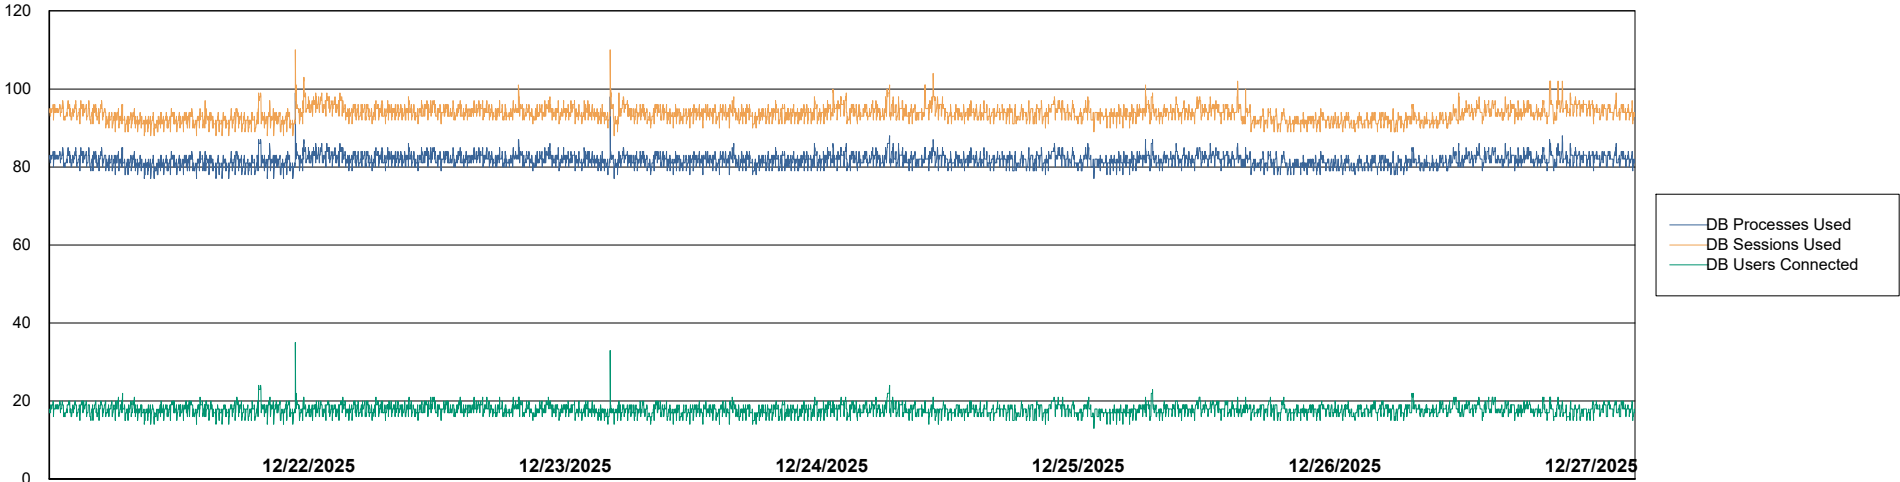

Weekly SLA Customer Report

Customer VOS_Production
Database ID 143

Database Performance VOS_PRD_ABSBI-2018_ABS1

Weekly SLA Customer Report

Customer VOS_Production
Database ID 143

Database Performance VOS_PRD_ABSBI-2025_ABS1