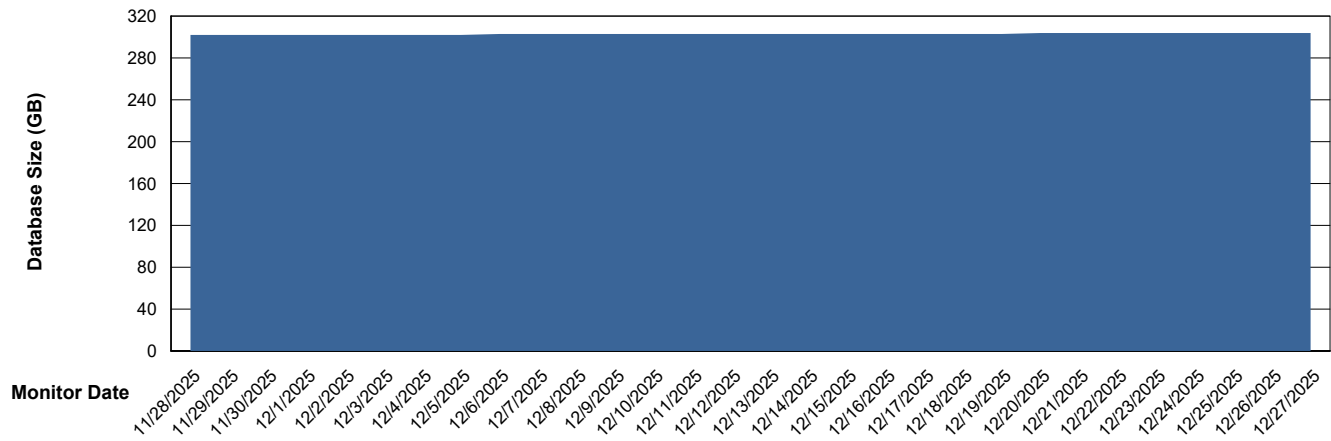

# Weekly SLA Customer Report

Customer STK\_Production  
Database ID 82

DATABASE SIZE STK\_PRD\_ABSDBORACLE01\_ABS1

### Database growth over last month