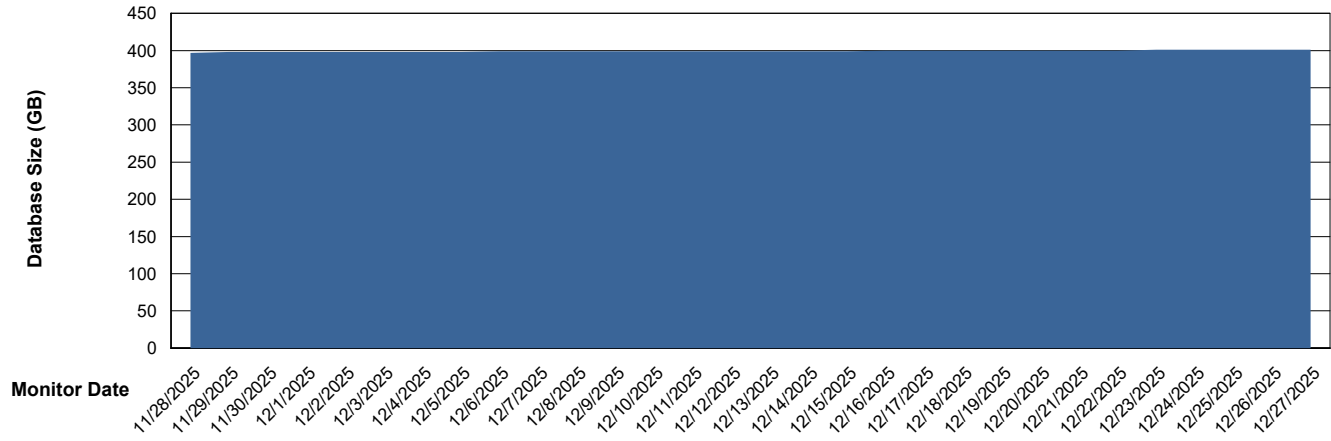

DATABASE SIZE STK_PRD_ABSDBORACLE01_ABS1

Database growth over last month