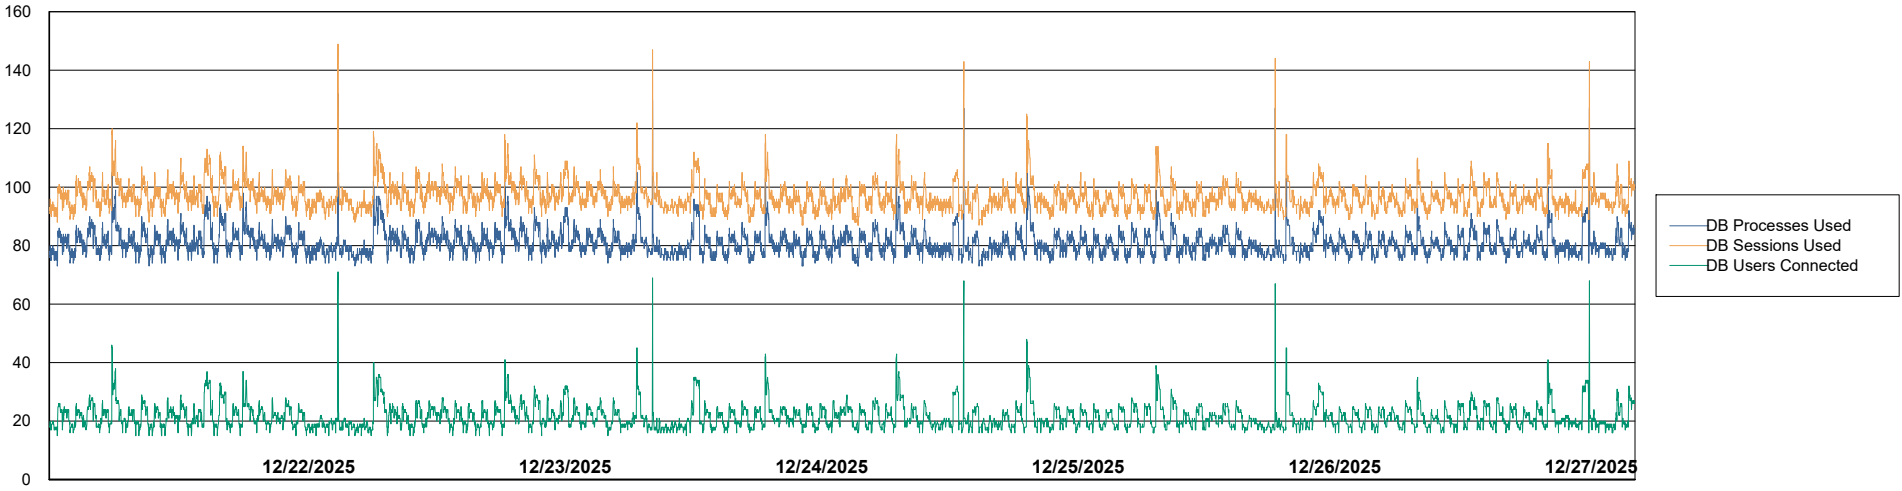

Database Performance SHL-BI-ASH_PROD_ABS1