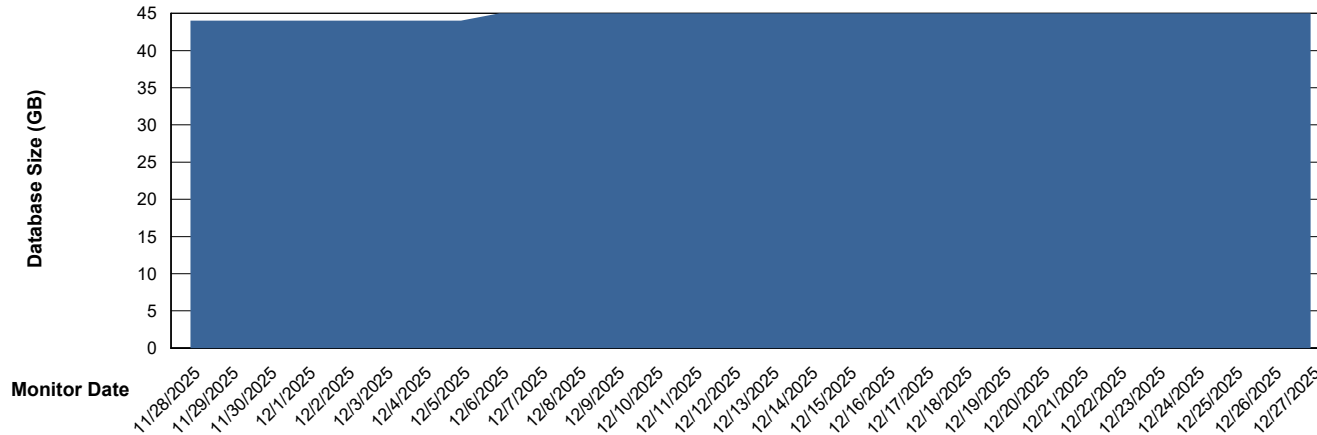

Weekly SLA Customer Report

Customer SHL OCI ASH Production
Database ID 182

Database Performance SHL-BI-ASH_PROD_ABS1

Weekly SLA Customer Report

Customer SHL OCI ASH Production
Database ID 182

Database Performance SHL-DBS1-ASH_PROD_ABS1

Weekly SLA Customer Report

Customer SHL OCI ASH Production
Database ID 182

Database Performance SHL-DBS2-ASH_PROD_HSBABS1

DB Processes Max 4
DB Processes Max 0
DB Processes Max 1,000

Weekly SLA Customer Report

Customer SHL OCI ASH Production
Database ID 182

DATABASE SIZE SHL-BI-ASH_PROD_ABS1

Database growth over last month

DATABASE SIZE SHL-DBS1-ASH_PROD_ABS1

Database growth over last month

Weekly SLA Customer Report