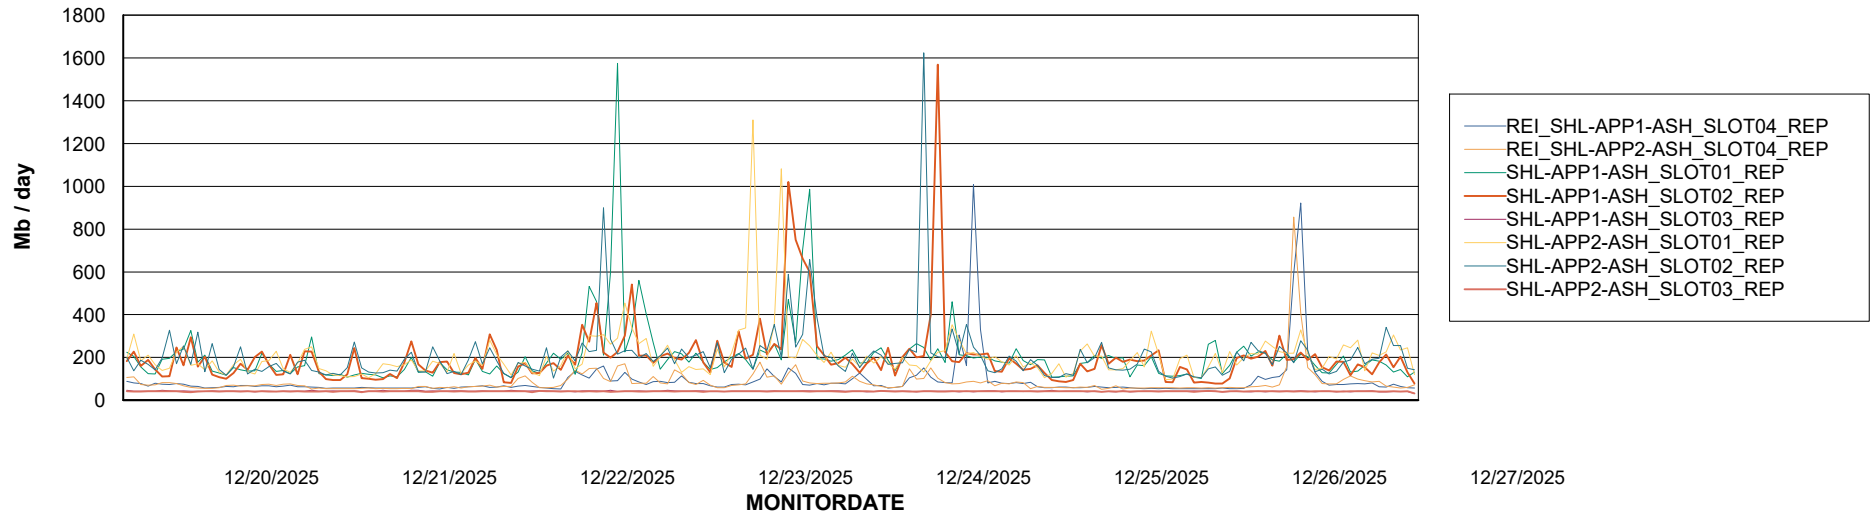

ABSSolute Application ReportServer Services

Avg memory used per ReportServer Service