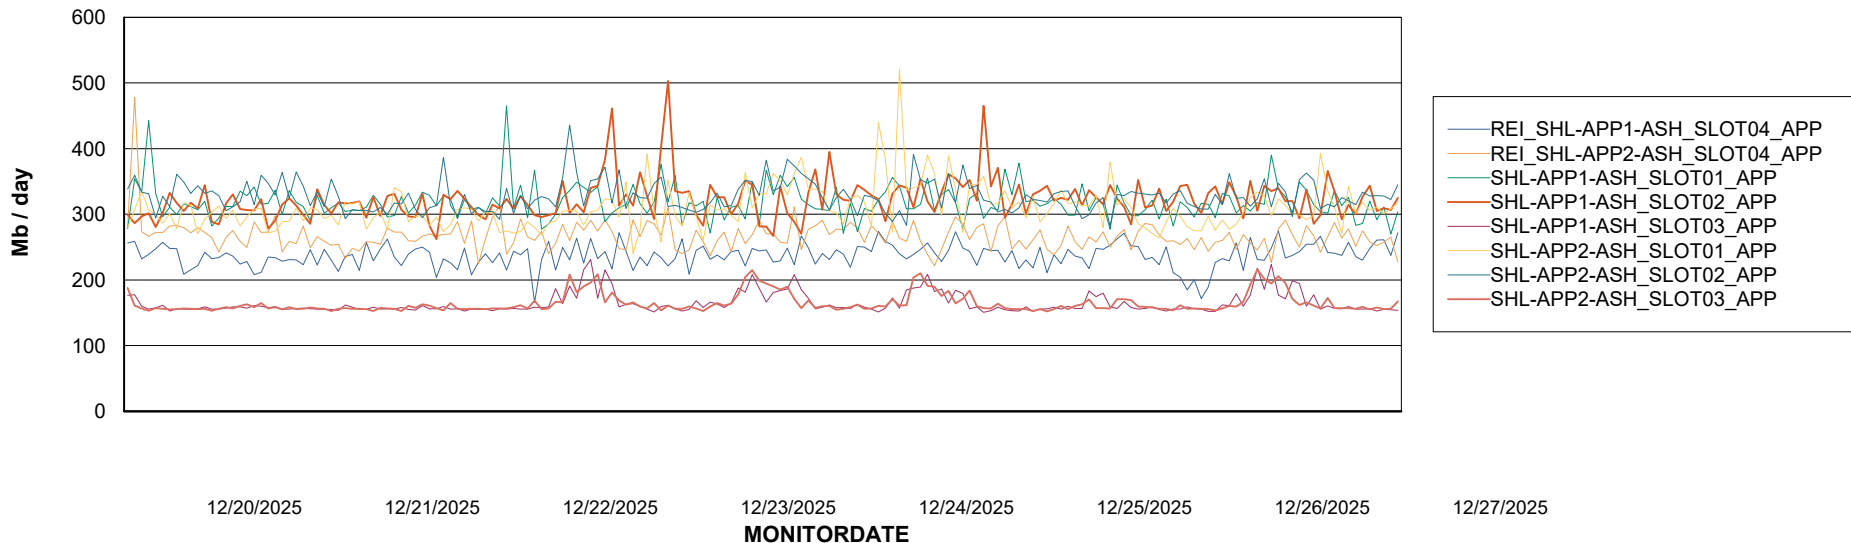

ABSSolute Application Server Services

Avg memory used per ABS Server Service