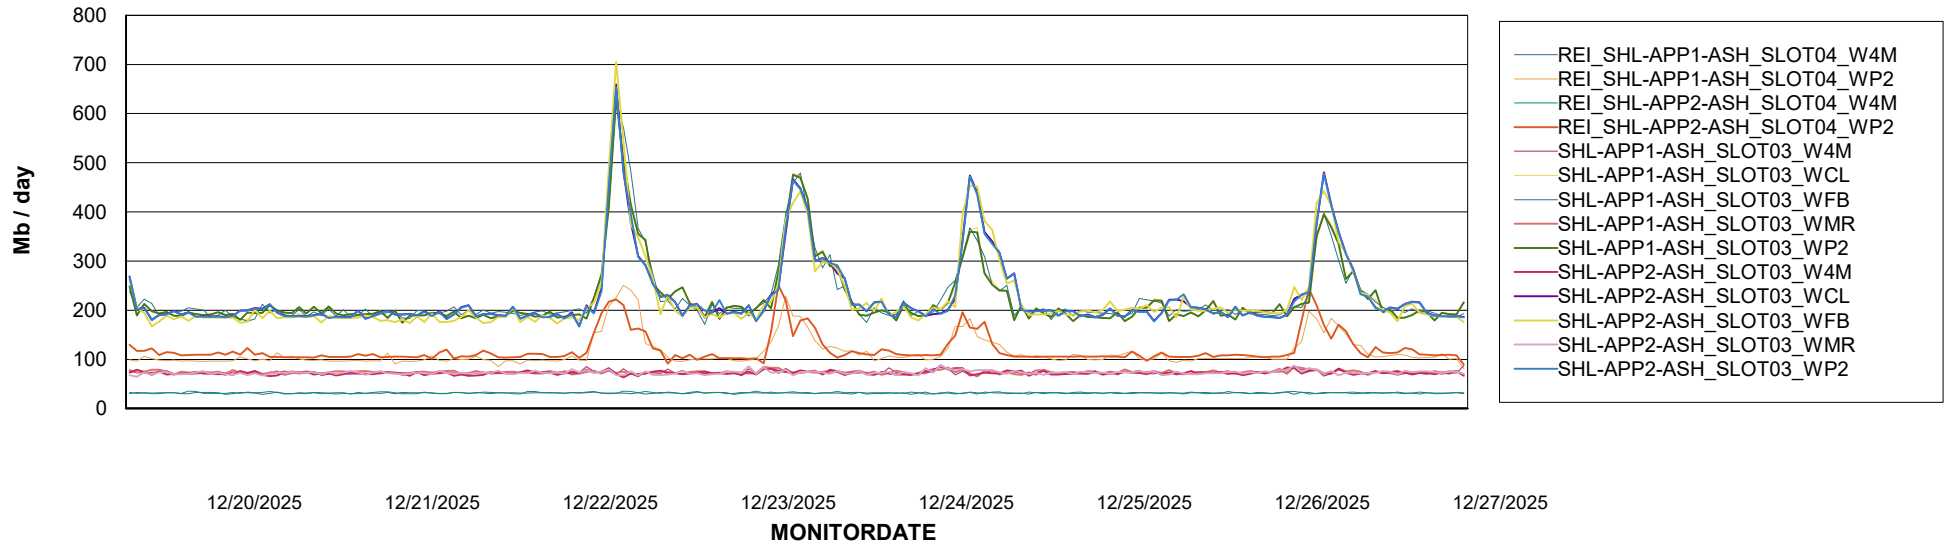

ABSSolute Web Component Services

Avg memory used per ABS Web component