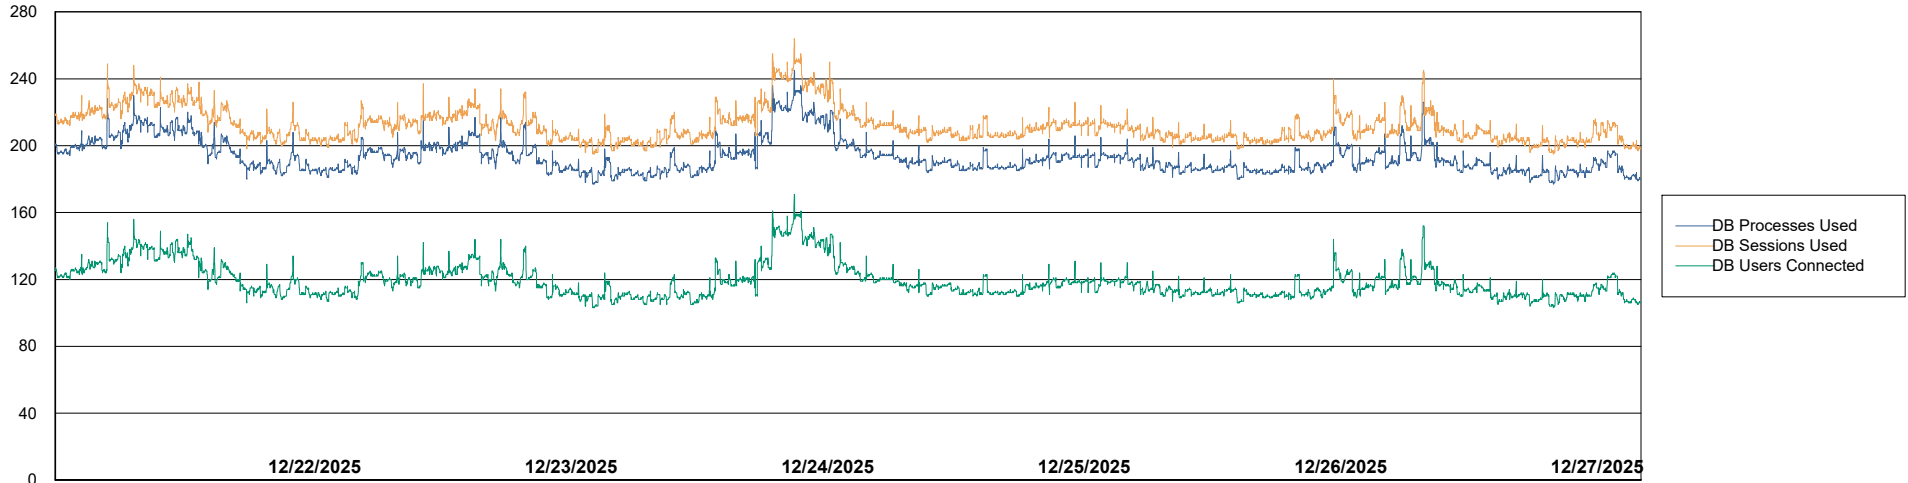

Weekly SLA Customer Report

Customer SHL OCI ASH Production
Database ID 182

Database Performance SHL-BI-ASH_PROD_ABS1

Weekly SLA Customer Report

Customer SHL OCI ASH Production
Database ID 182

Database Performance SHL-DBS1-ASH_PROD_ABS1