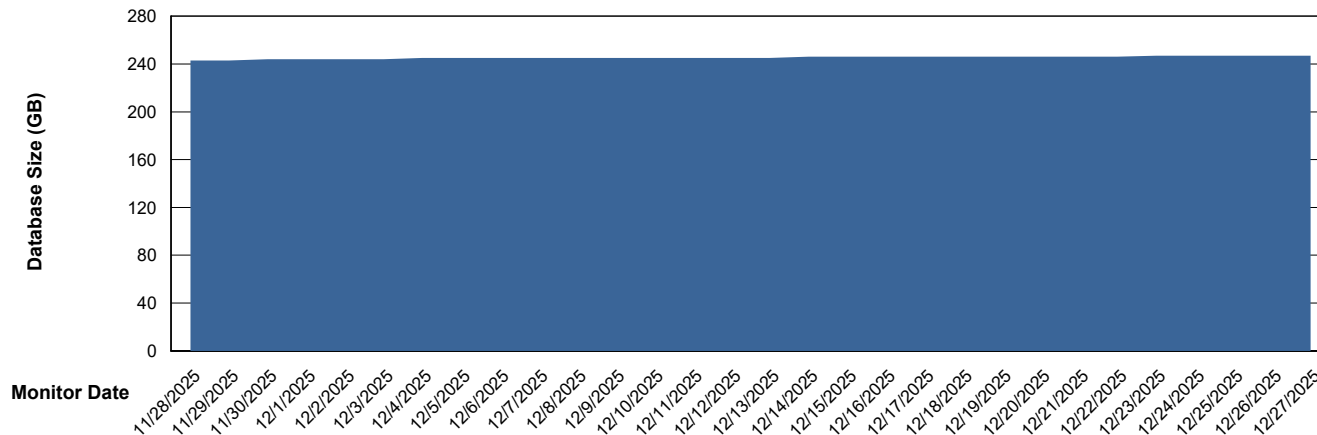

Customer SHL OCI ASH Production
Database ID 182

DATABASE SIZE SHL-BI-ASH_PROD_ABS1

Database growth over last month

DATABASE SIZE SHL-DBS1-ASH_PROD_ABS1

Database growth over last month

Weekly SLA Customer Report

Customer SHL OCI ASH Production
Database ID 182

Database Tablespace SHL-BI-ASH_PROD_ABS1

Date	Tablespace Name	Filesize (Gb)	Usedsize (Gb)	Percentage free
12/27/2025	ABSDATA	30	19	36
	INDX	35	20	44
12/26/2025	ABSDATA	30	19	36
	INDX	35	20	44
12/25/2025	ABSDATA	30	19	36
	INDX	35	20	44
12/24/2025	ABSDATA	30	19	36
	INDX	35	20	44
12/23/2025	ABSDATA	30	19	36
	INDX	35	20	44
12/22/2025	ABSDATA	30	19	36
	INDX	35	20	44
12/21/2025	ABSDATA	30	19	36
	INDX	35	20	44