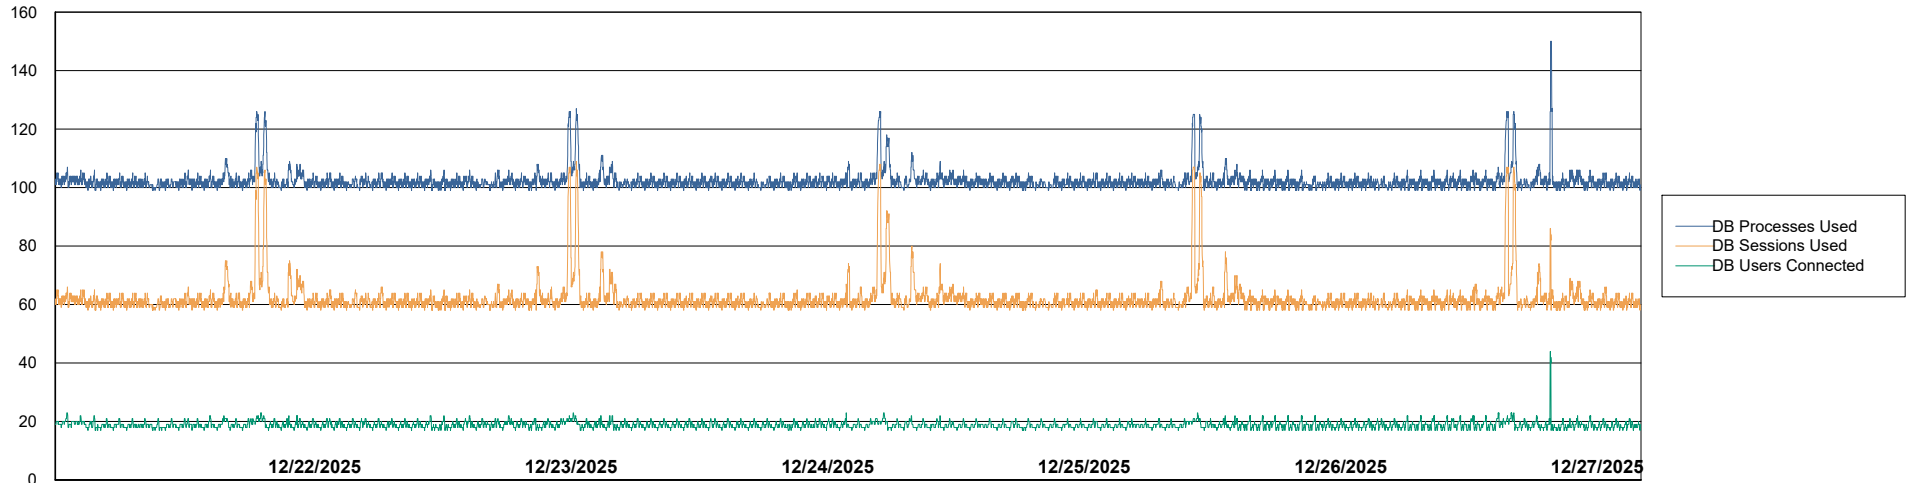

Database Performance SGS_PRD_ABS-BI02_ABS1