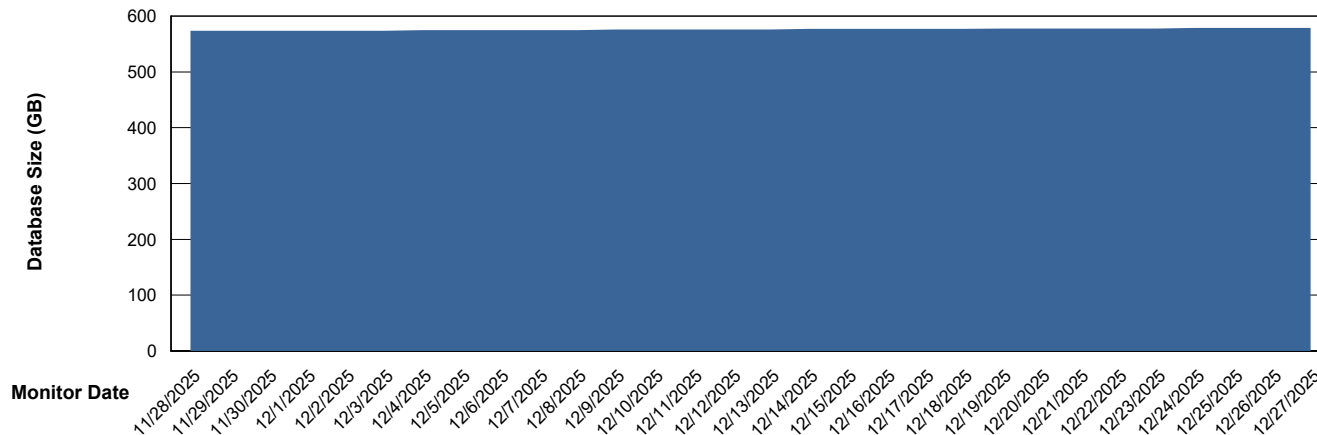

DATABASE SIZE SGS_PRD_ABS-DB16_ABS1

Database growth over last month