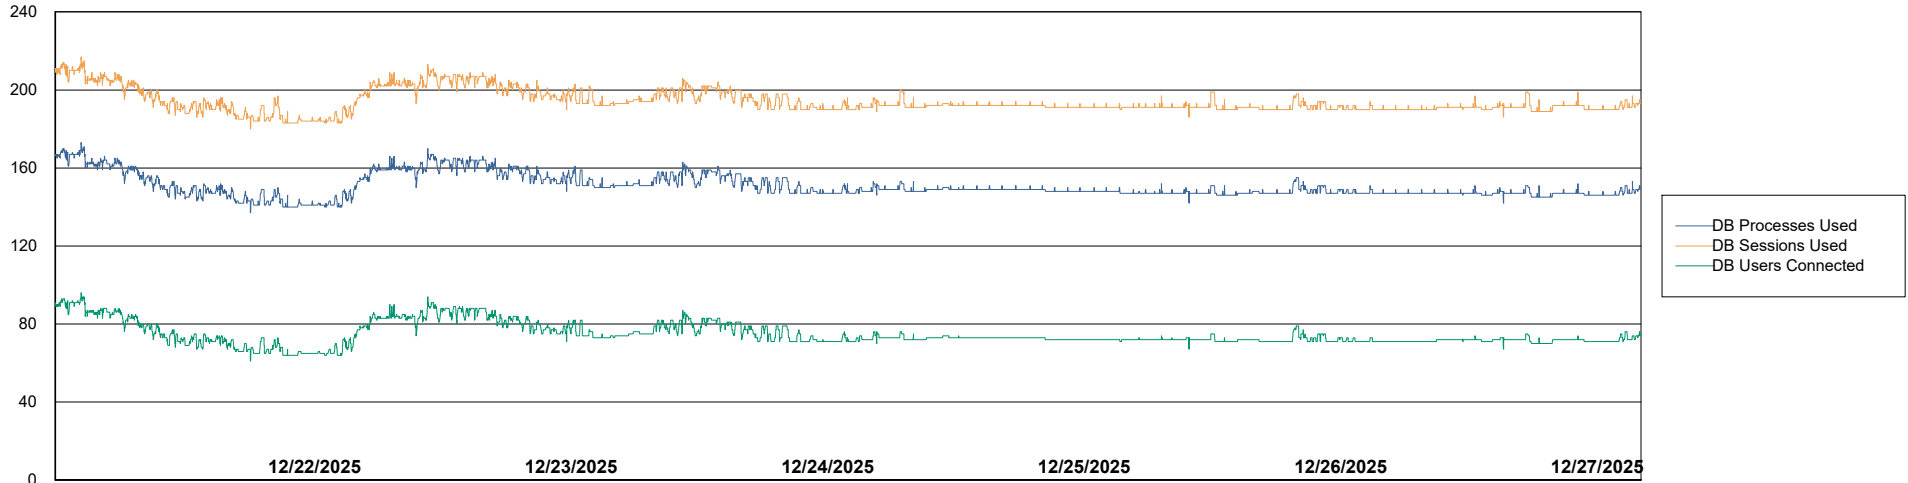

Weekly SLA Customer Report

Customer SGS_Production
Database ID 224

Database Performance SGS_PRD_ABS-BI02_ABS1

Weekly SLA Customer Report

Customer SGS_Production
Database ID 224

Database Performance SGS_PRD_ABS-DB16_ABS1