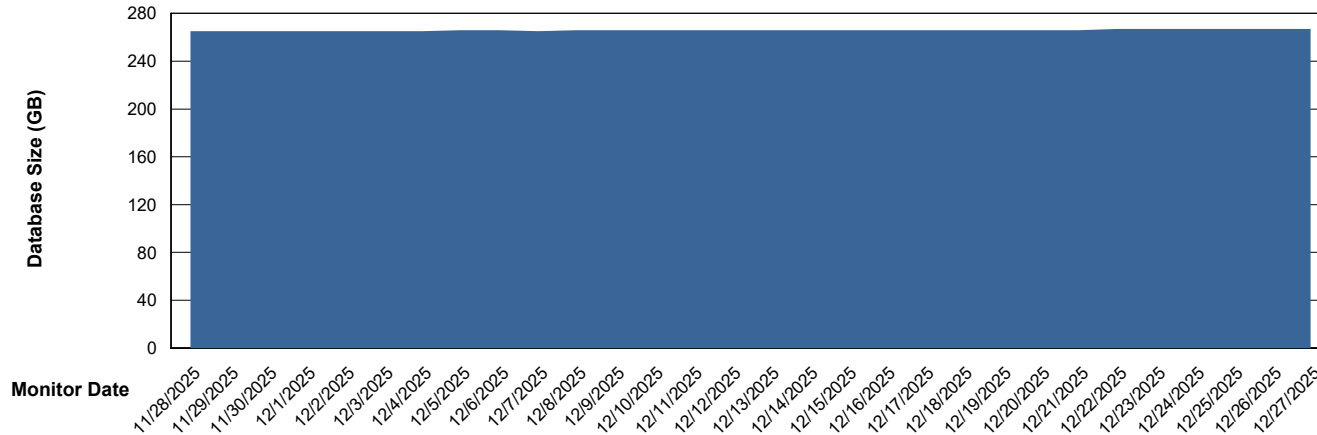

DATABASE SIZE SGS_PRD_ABS-BI02_ABS1

Database growth over last month