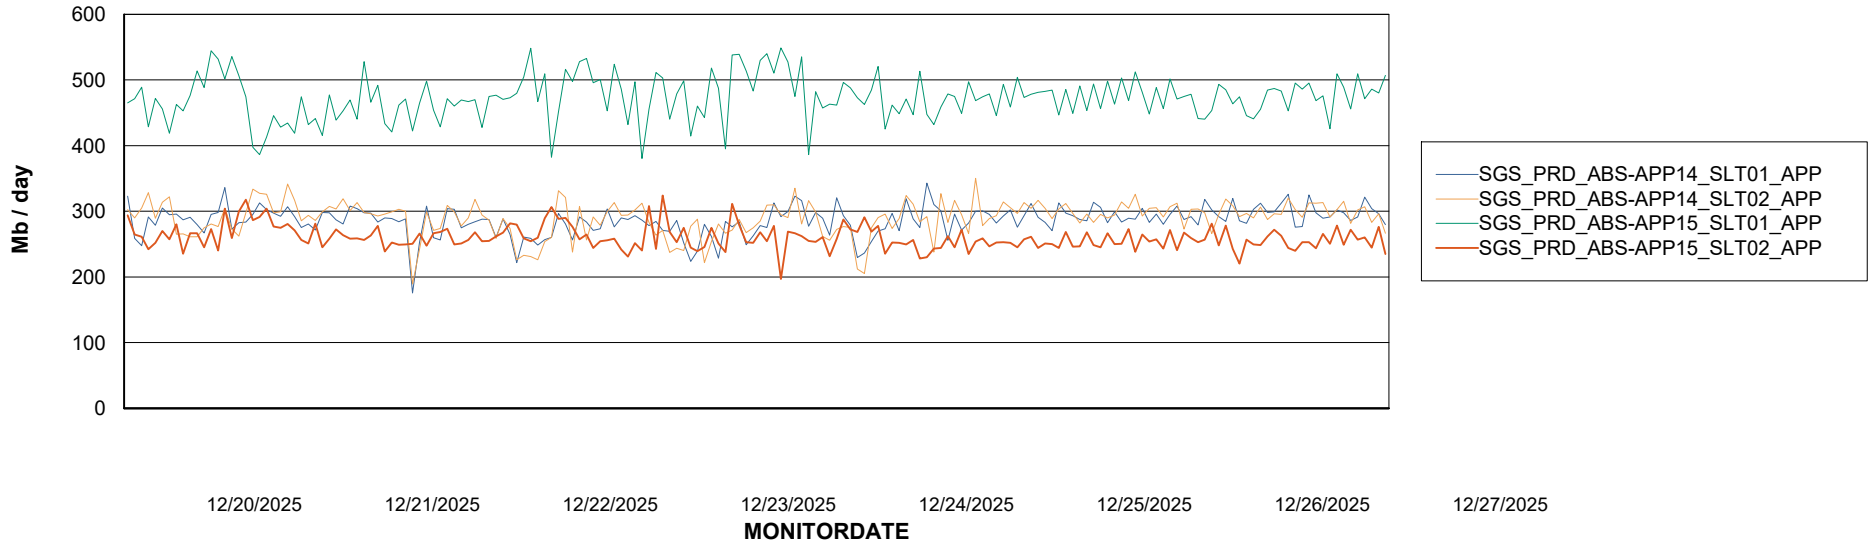

ABSSolute Application Server Services

Avg memory used per ABS Server Service