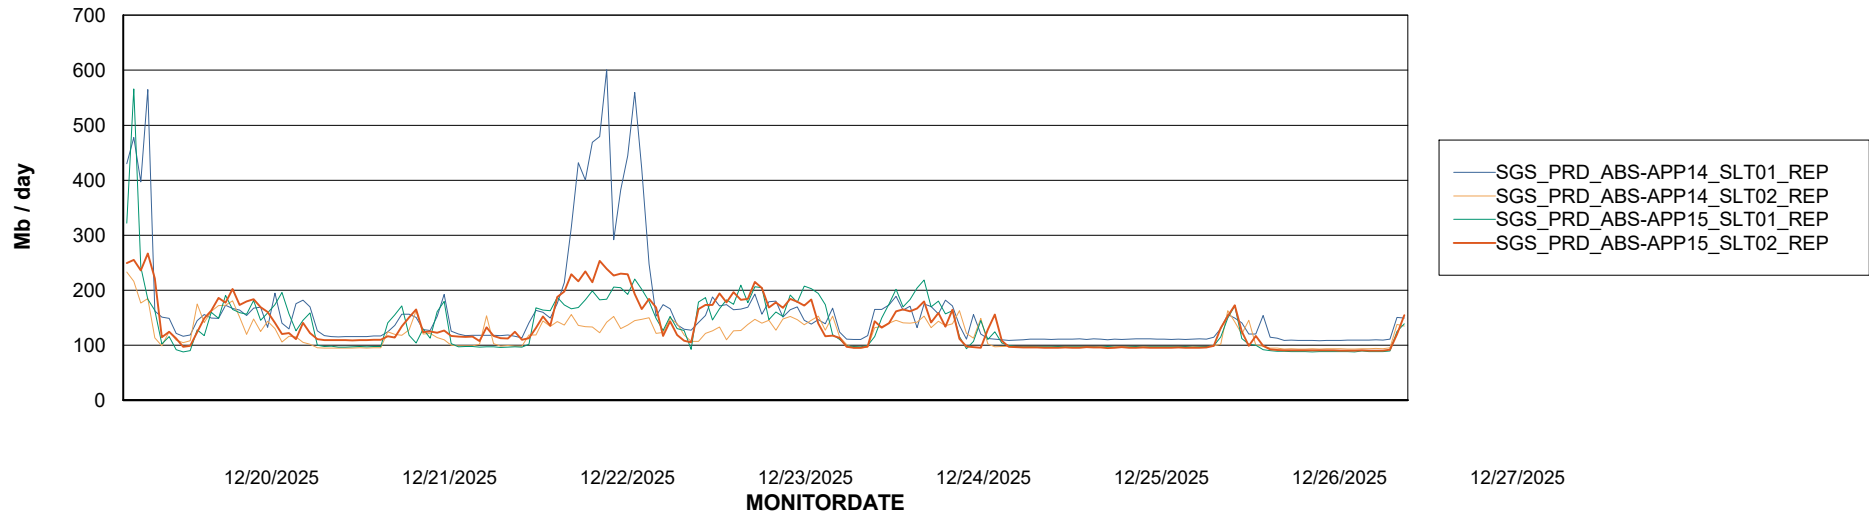

Avg memory used per ABS Server Service

Avg users per day per ABS server

Weekly SLA Customer Report

Customer SGS_Production
Database ID 224

ABSSolute Application ReportServer Services

Avg memory used per ReportServer Service