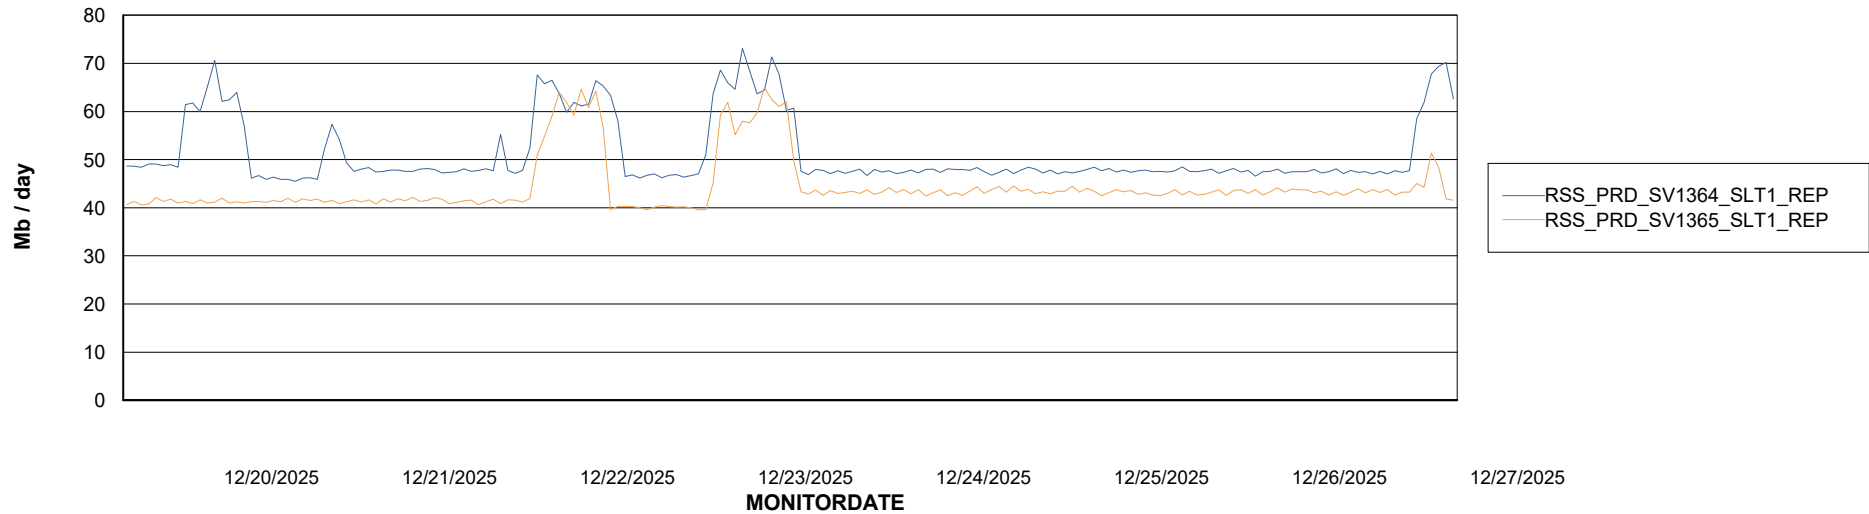

Avg memory used per ABS Server Service

Avg users per day per ABS server

Weekly SLA Customer Report

Customer RSS Production
Database ID 52

ABSSolute Application ReportServer Services

Avg memory used per ReportServer Service