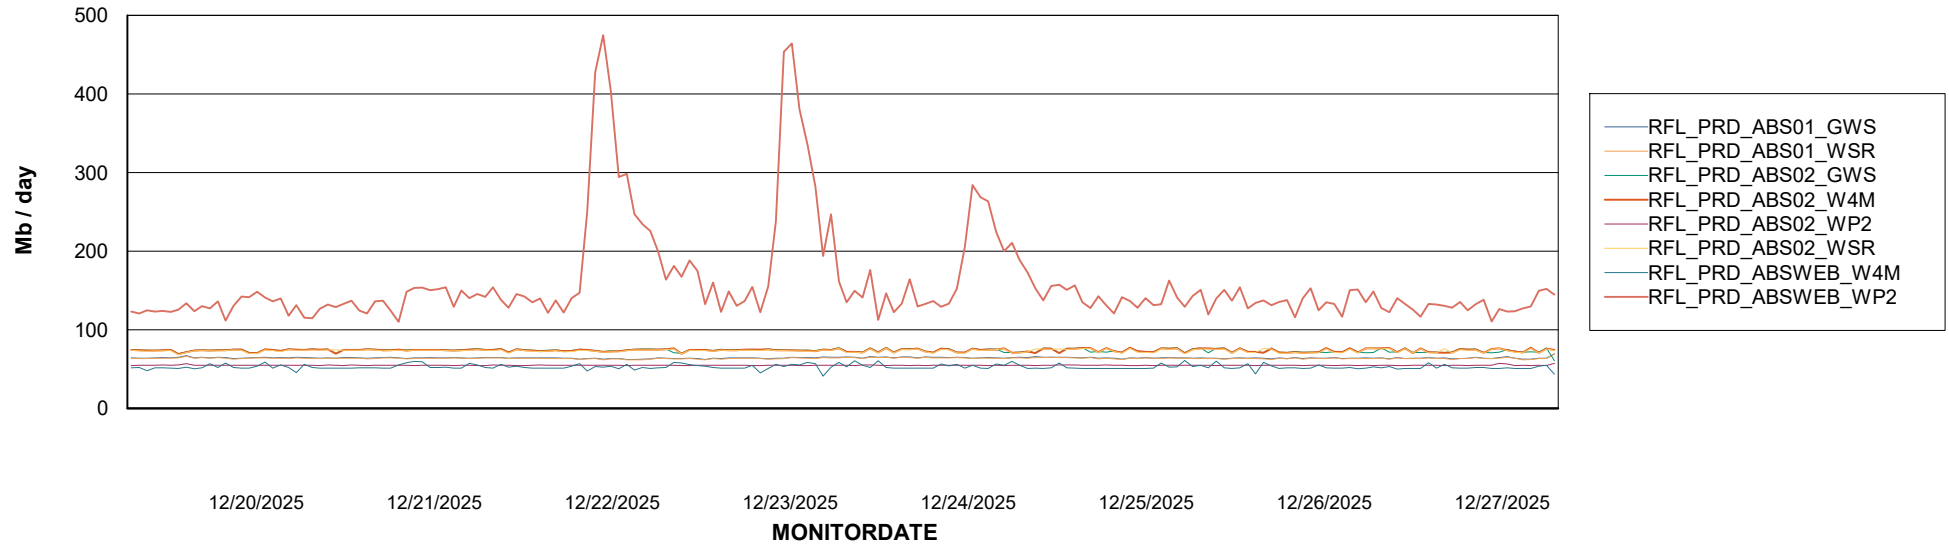

ABSSolute Web Component Services

Avg memory used per ABS Web component