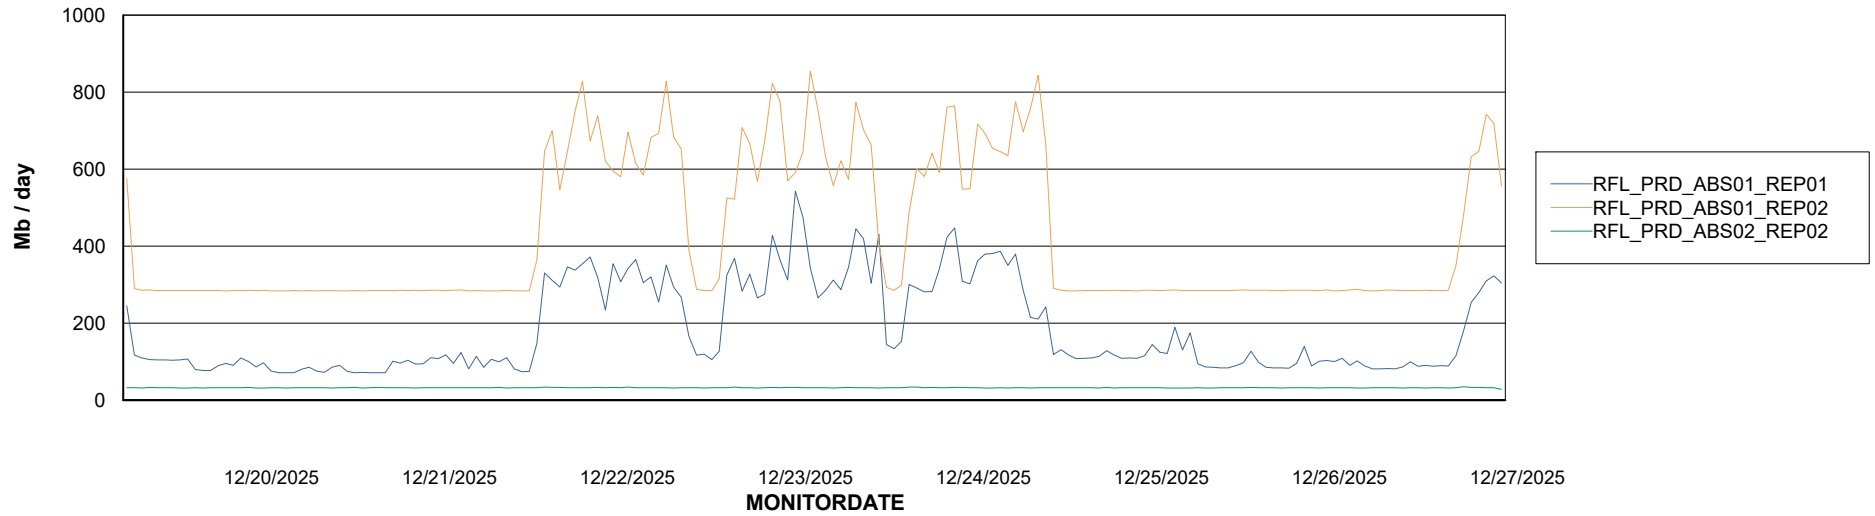

Avg memory used per ABS Server Service

Avg users per day per ABS server

Weekly SLA Customer Report

Customer RFL_Production
Database ID 36

ABSSolute Application ReportServer Services

Avg memory used per ReportServer Service