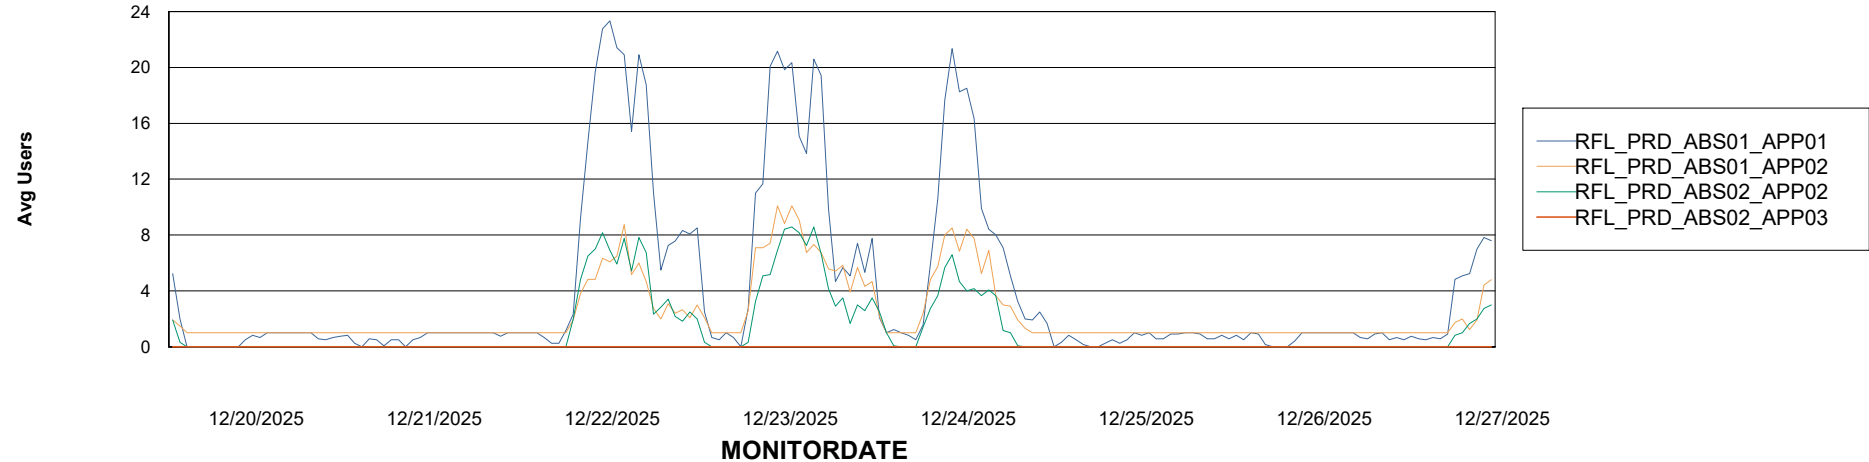

Avg users per day per ABS server