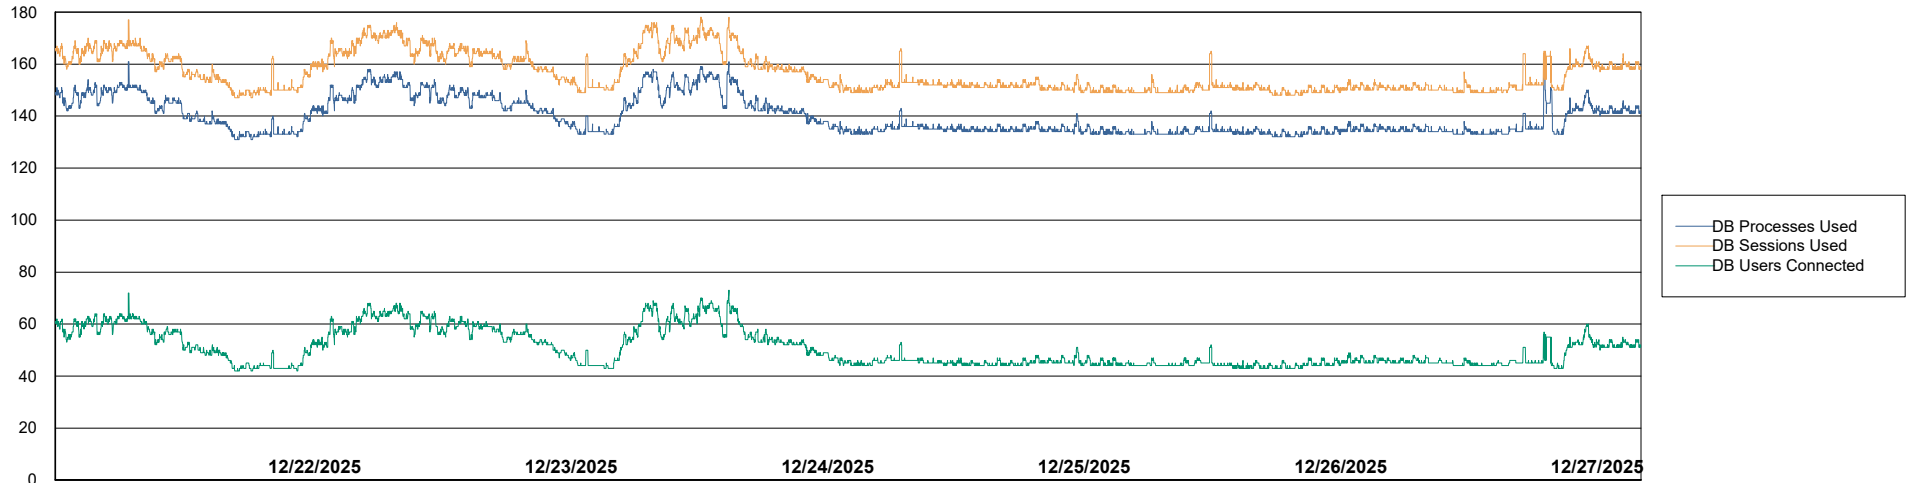

Weekly SLA Customer Report

Customer RFL_Production
Database ID 36

Harddisk Usage RFL_PRD_ABSWEB

	Free disk space on C: (%)	Total disk space on C: (Gb)	Used disk space on C: (Gb)
12/27/2025	72	126	35
12/26/2025	72	126	35
12/25/2025	72	126	35
12/24/2025	72	126	35
12/23/2025	72	126	35
12/22/2025	72	126	35
12/21/2025	72	126	35

Weekly SLA Customer Report

Customer RFL_Production
Database ID 36

Database Performance RFL_PRD_ABS01_DB

Weekly SLA Customer Report

Customer RFL_Production
Database ID 36

Database Performance RFL_PRD_ABS02_STB_DB