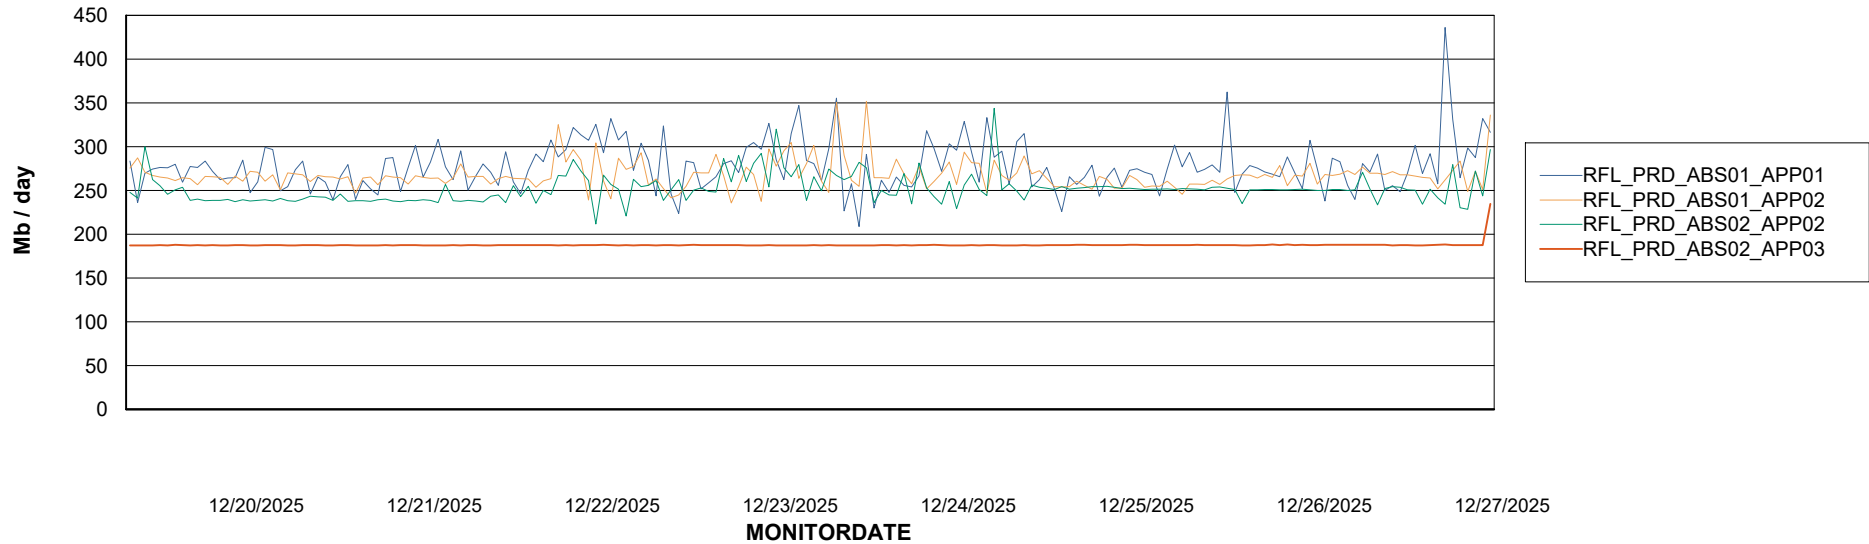

ABSSolute Application Server Services

Avg memory used per ABS Server Service