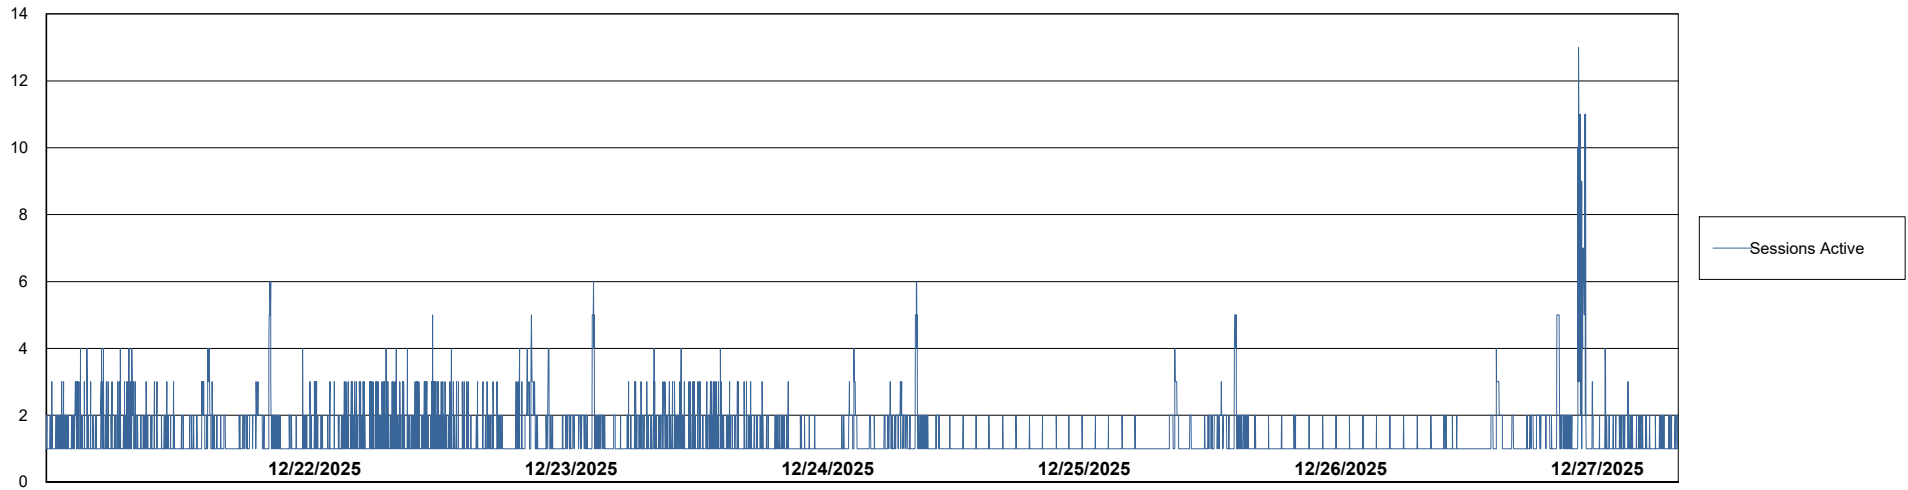

Database Performance RFL_PRD_ABS01_DB