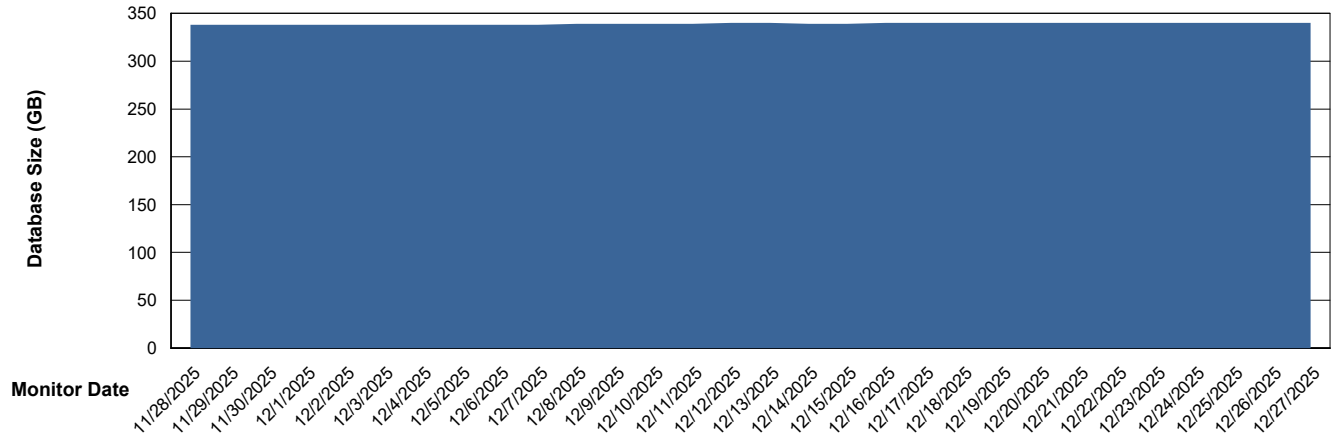

DB Processes Max 1,000

Weekly SLA Customer Report

Customer RFL_Production
 Database ID 36

DATABASE SIZE RFL_PRD_ABS01_DB

Database growth over last month

Database Tablespace RFL_PRD_ABS01_DB

Date	Tablespace Name	Filesize (Gb)	Usedsize (Gb)	Percentage free
12/27/2025	ABSDATA	121	93	23
	INDX	279	230	18
12/26/2025	ABSDATA	121	93	23
	INDX	279	230	18
12/25/2025	ABSDATA	121	93	23
	INDX	279	230	18
12/24/2025	ABSDATA	121	93	23
	INDX	279	230	18
12/23/2025	ABSDATA	121	93	23
	INDX	279	229	18
12/22/2025	ABSDATA	121	93	23
	INDX	279	229	18
12/21/2025	ABSDATA	121	93	23
	INDX	279	229	18

Weekly SLA Customer Report

Customer RFL_Production
Database ID 36

Standby Database Health RFL_Production

Recovery lag for last 7 days

Weekly SLA Customer Report

Customer RFL_Production
Database ID 36

ABSSolute Application Server Services