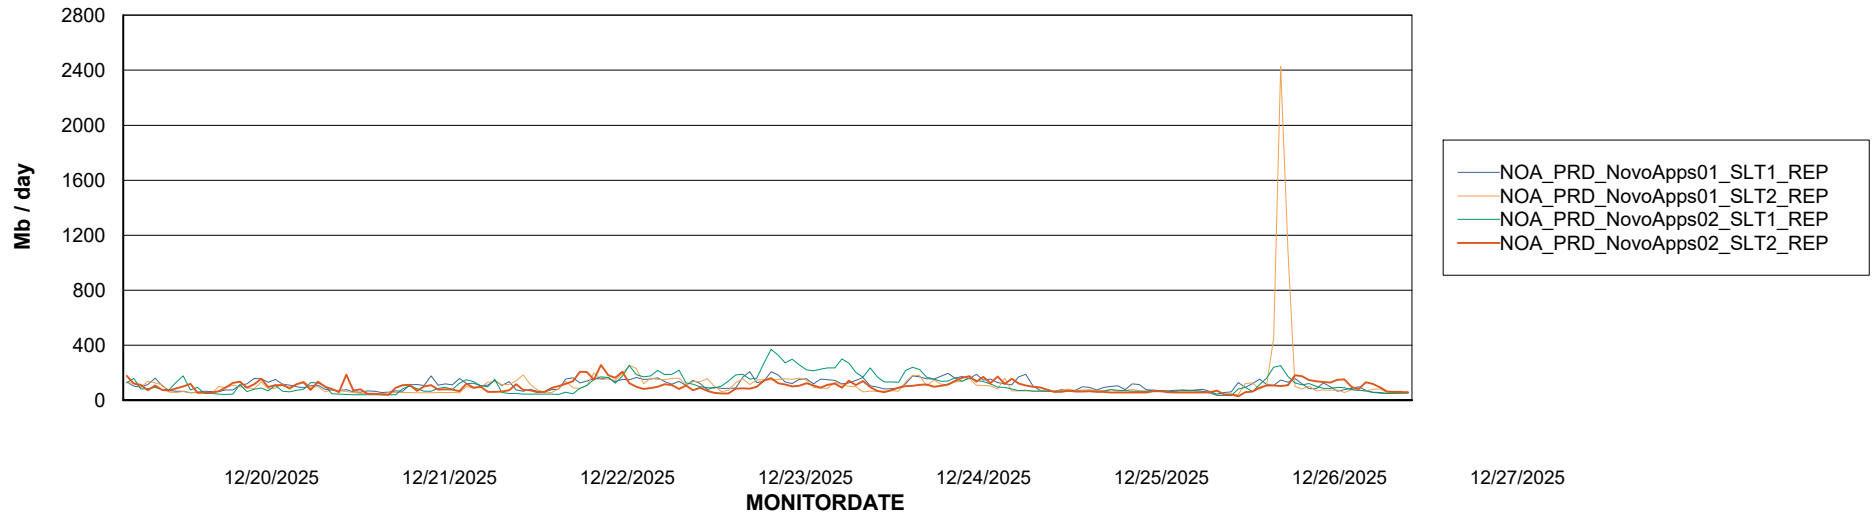

Avg memory used per ABS Server Service

Avg users per day per ABS server

Weekly SLA Customer Report

Customer NOA_Production (24/7)
Database ID 116

ABSSolute Application ReportServer Services

Avg memory used per ReportServer Service