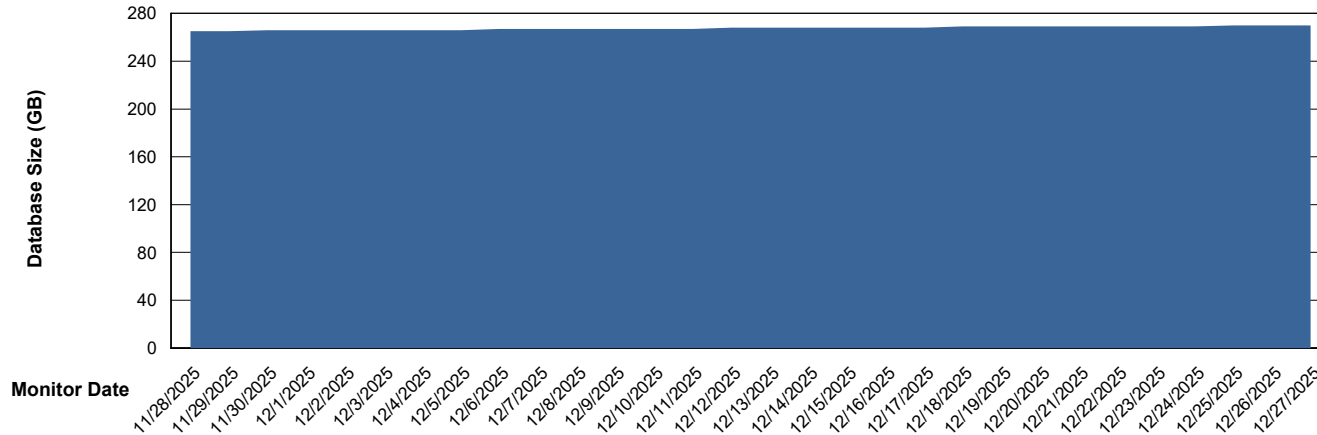

Weekly SLA Customer Report

Customer NOA_Production (24/7)
Database ID 116

Database Performance NOA_PRD_NovoABS03_HSBABS1

DB Processes Max 300

Weekly SLA Customer Report

Customer NOA_Production (24/7)
Database ID 116

DATABASE SIZE NOA_PRD_NHSBI_ABS1

Database growth over last month

DATABASE SIZE NOA_PRD_NovoABS01_ABS1

Database growth over last month

Weekly SLA Customer Report

Customer NOA_Production (24/7)
Database ID 116