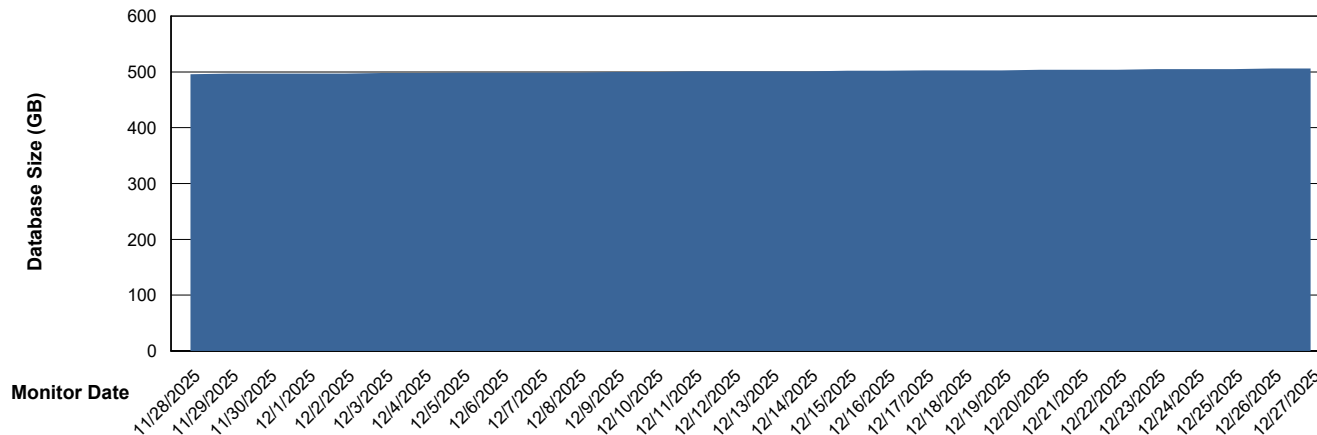

Weekly SLA Customer Report

Customer NOA_Production (24/7)
Database ID 116

Database Performance NOA_PRD_NovoABS03_HSBABS1

DB Processes Max 300

Weekly SLA Customer Report

Customer NOA_Production (24/7)
Database ID 116

DATABASE SIZE NOA_PRD_NHSBI_ABS1

Database growth over last month

DATABASE SIZE NOA_PRD_NovoABS01_ABS1

Database growth over last month

Weekly SLA Customer Report

Customer NOA_Production (24/7)
Database ID 116