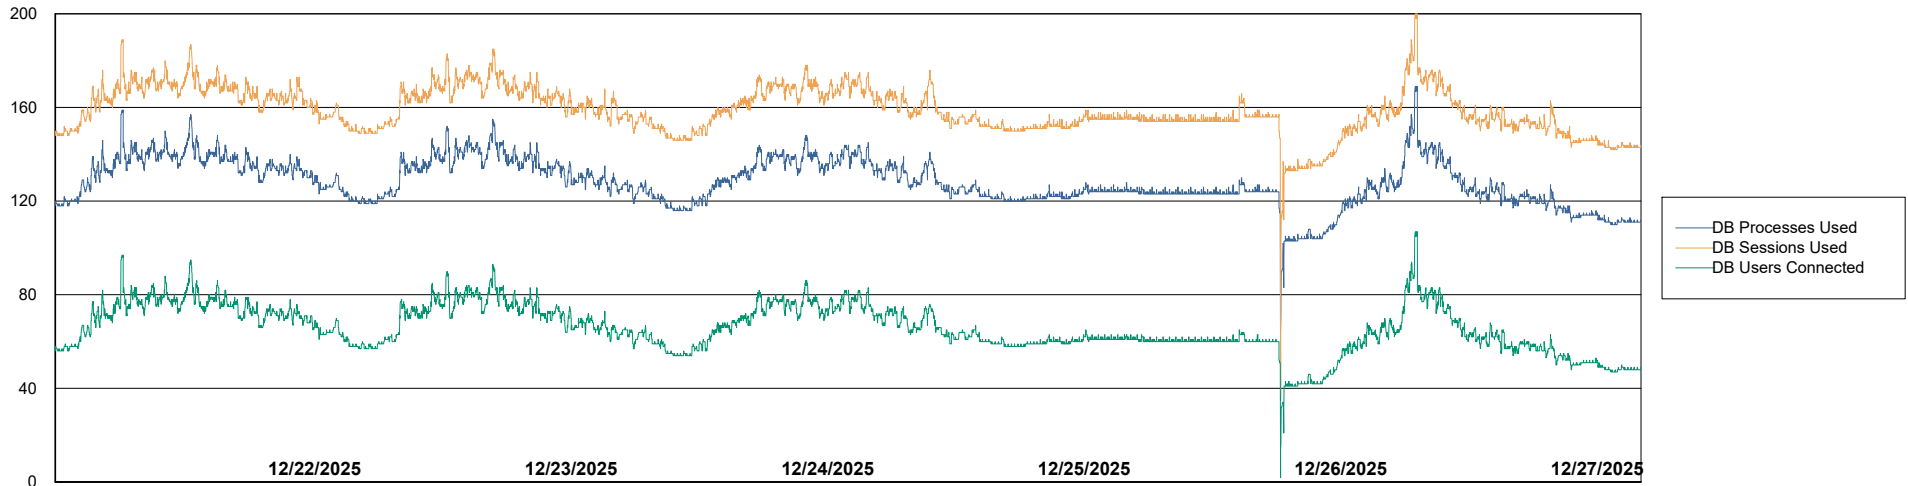

Weekly SLA Customer Report

Customer NOA_Production (24/7)
Database ID 116

Database Performance NOA_PRD_NHSBI_ABS1

Weekly SLA Customer Report

Customer NOA_Production (24/7)
Database ID 116

Database Performance NOA_PRD_NovoABS01_ABS1