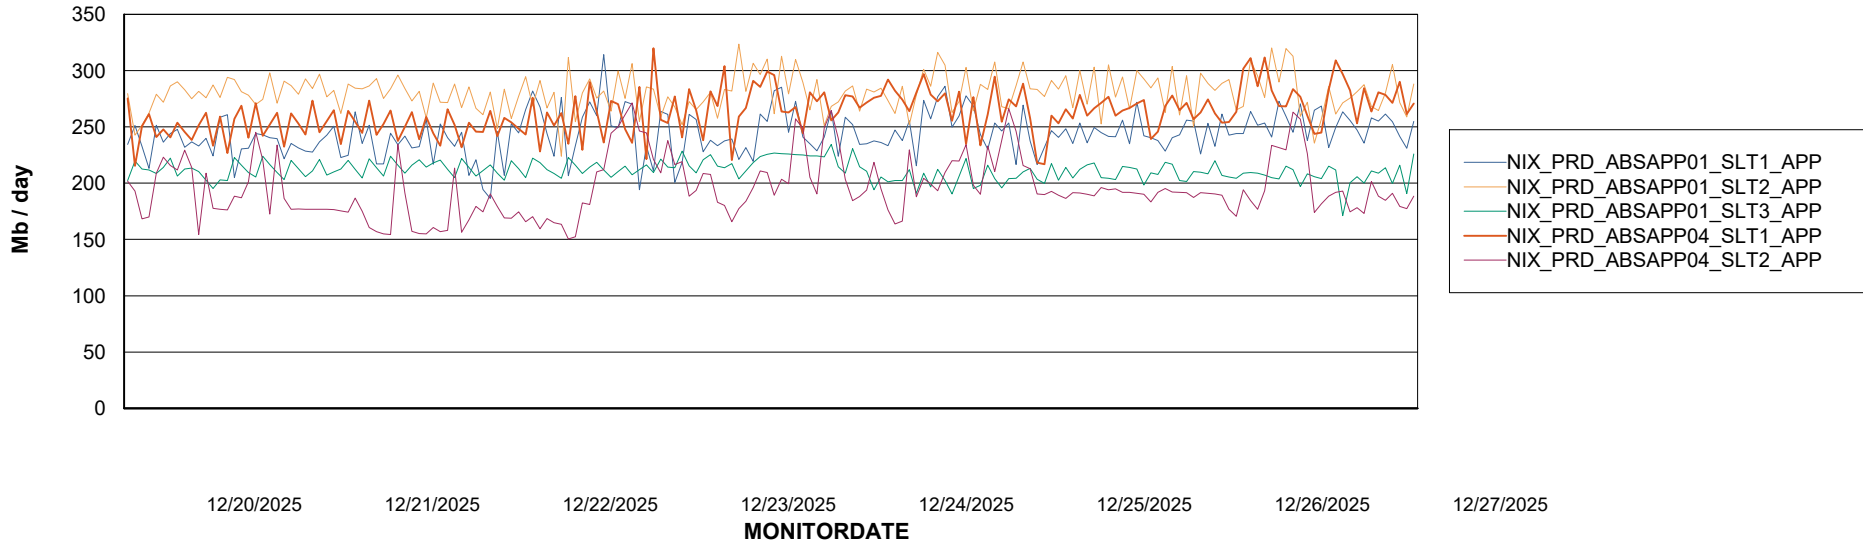

ABSSolute Application Server Services

Avg memory used per ABS Server Service