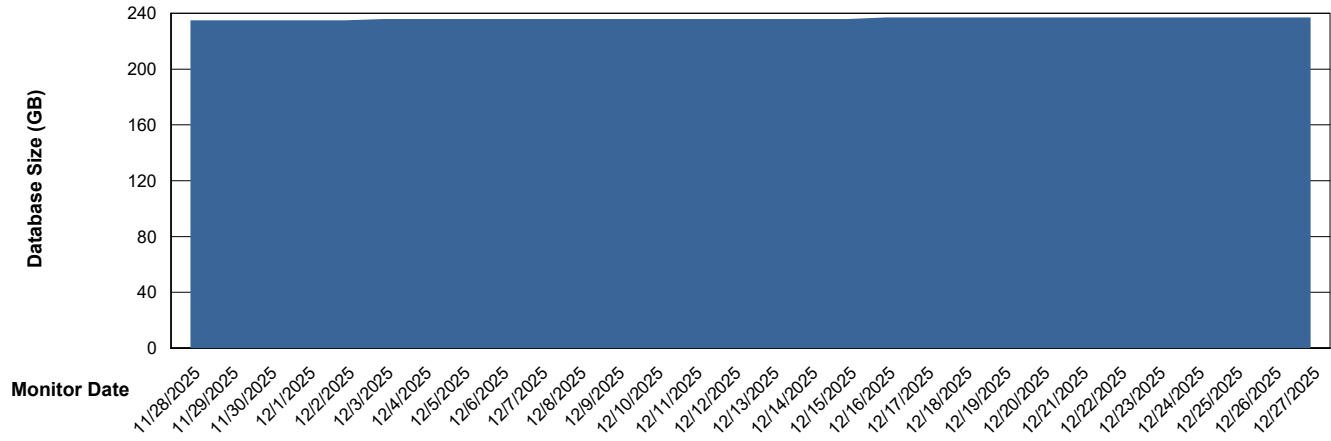

DATABASE SIZE NIX_PRD_ABSBI_ABS1

Database growth over last month