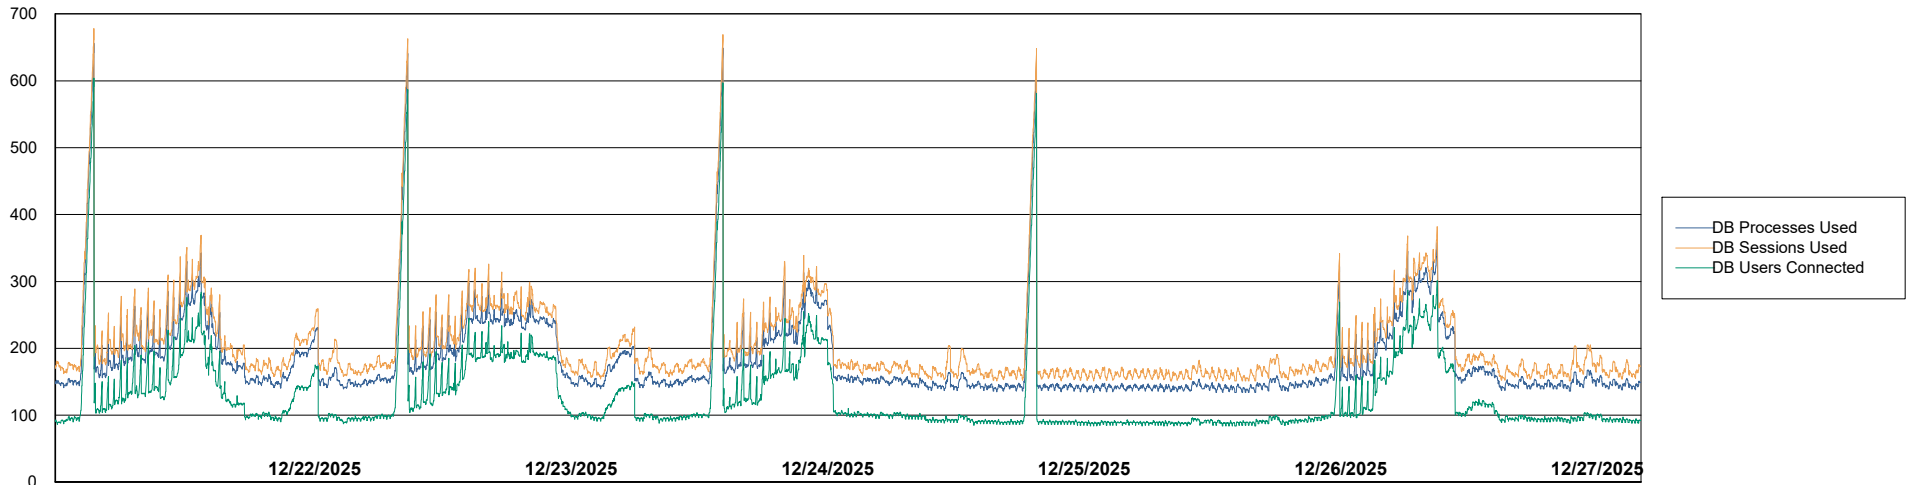

Weekly SLA Customer Report

Customer NIX_Production
Database ID 51

Database Performance NIX_PRD_ABSBI_ABS1

Weekly SLA Customer Report

Customer NIX_Production
Database ID 51

Database Performance NIX_PRD_ABSD01_ABS1