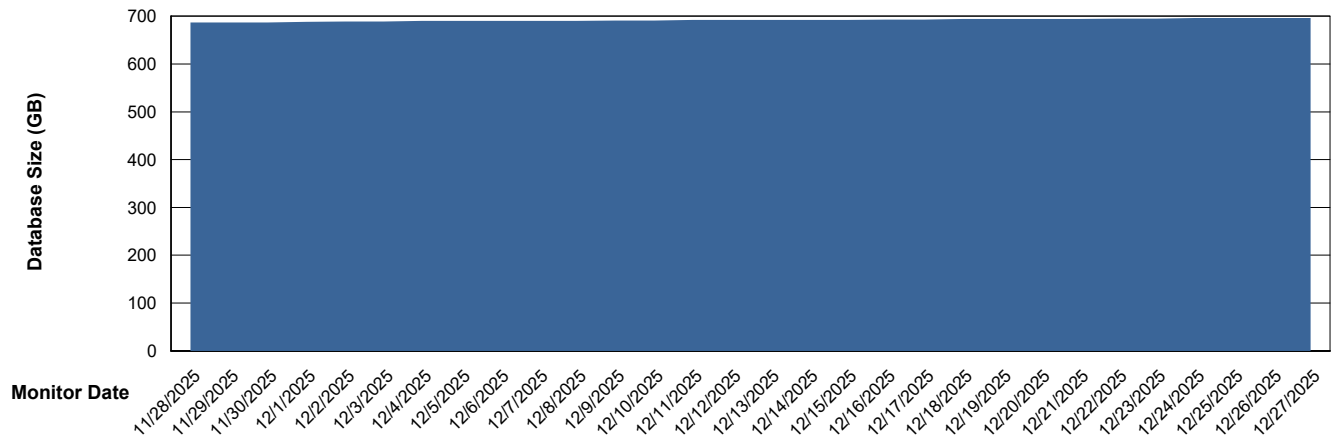

DATABASE SIZE NIX_PRD_ABSDB01_ABS1

Database growth over last month