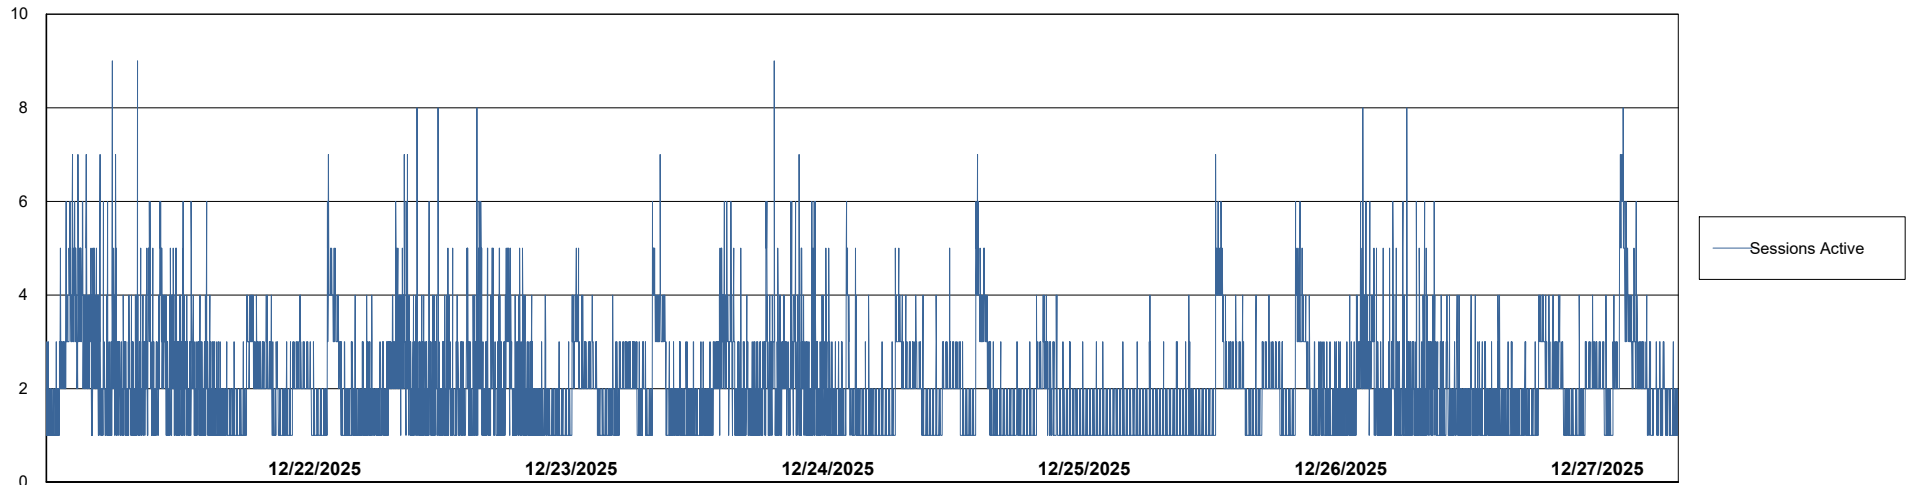

Weekly SLA Customer Report

Customer NIX_Production
Database ID 51

Database Performance NIX_PRD_ABSBI_ABS1

Weekly SLA Customer Report

Customer NIX_Production
Database ID 51

Database Performance NIX_PRD_ABSD01_ABS1