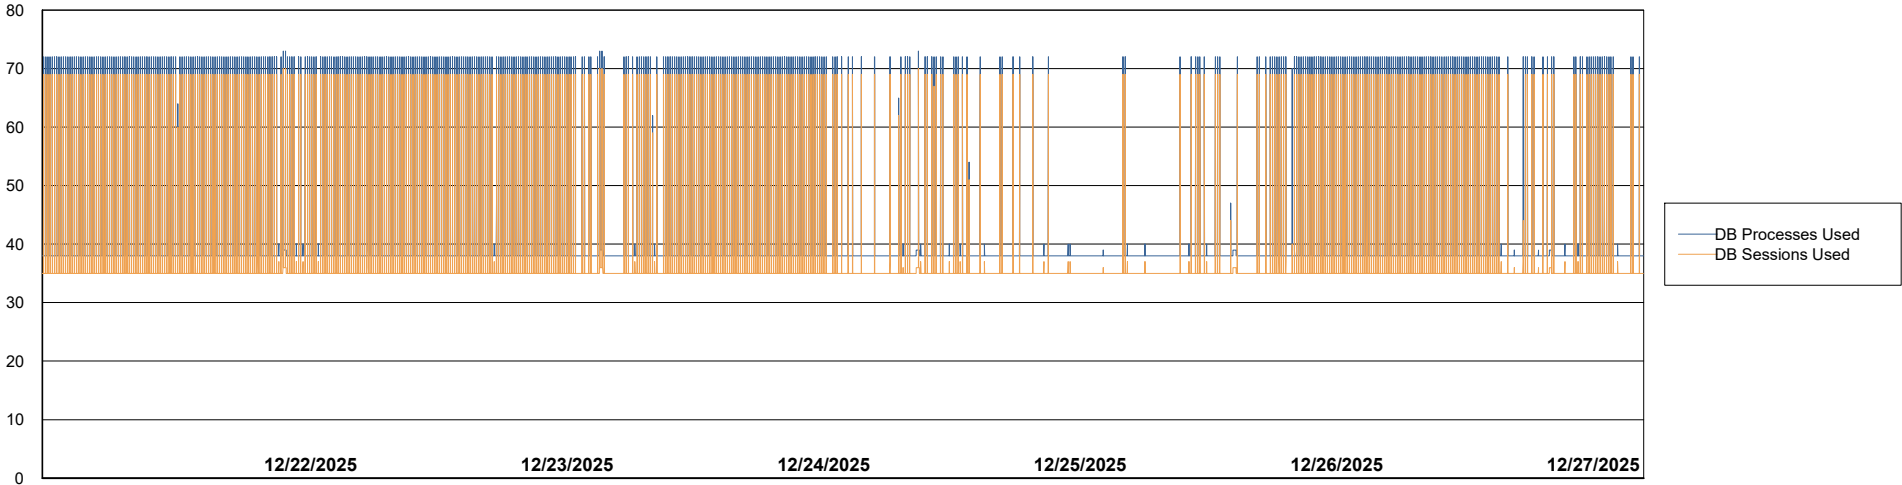

Database Performance NIX_PRD_ABSDB02_HSBABS1

DB Processes Max 300