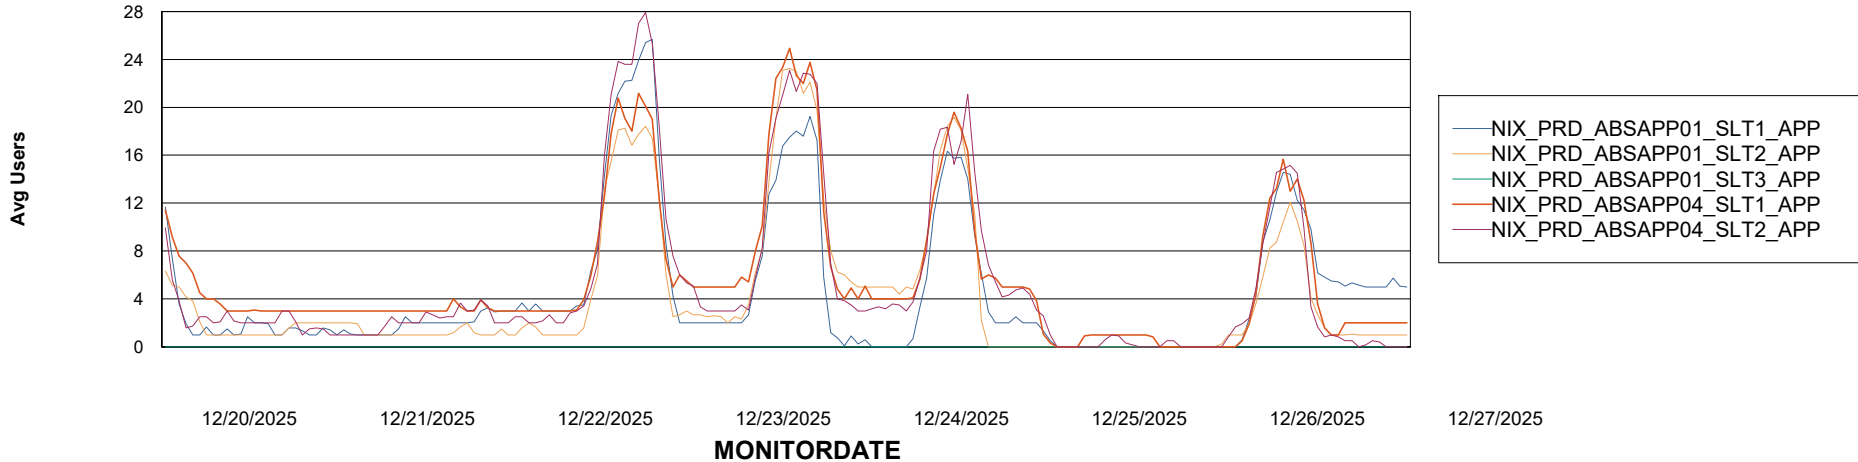

Avg users per day per ABS server