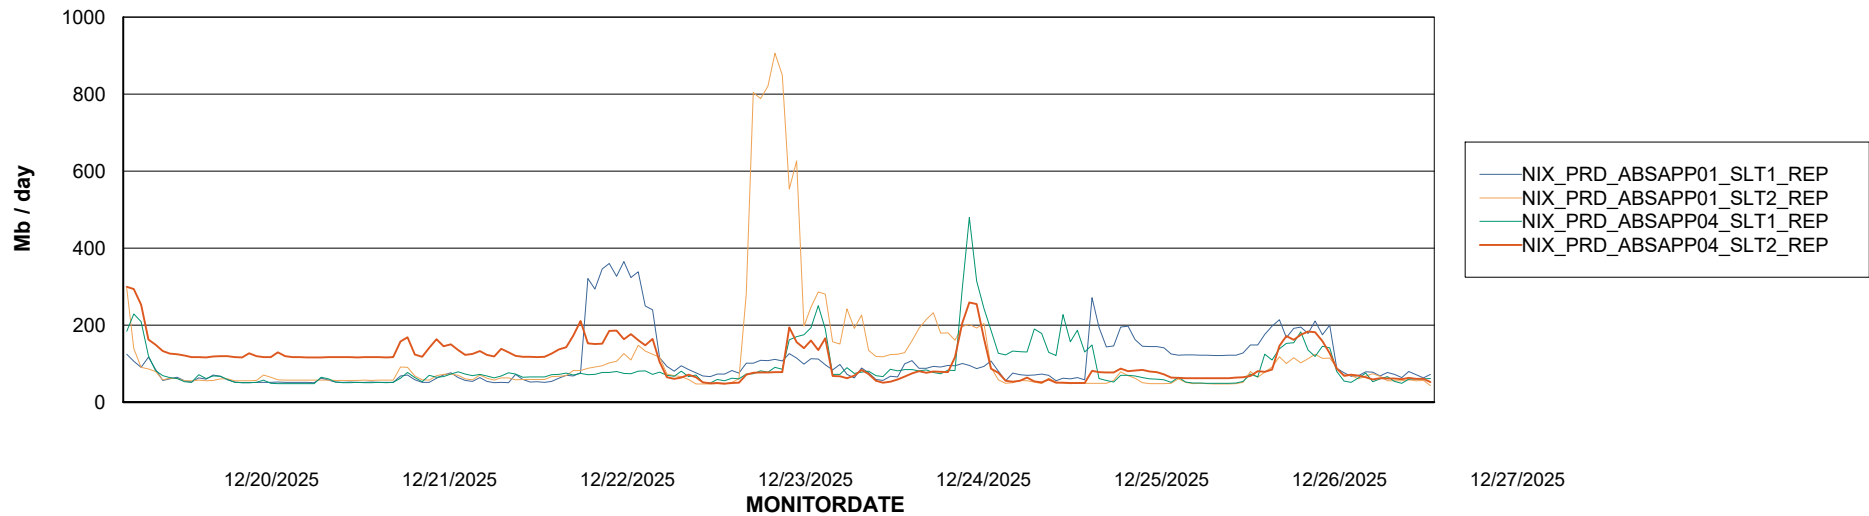

Avg memory used per ABS Server Service

Avg users per day per ABS server

Weekly SLA Customer Report

Customer NIX_Production
Database ID 51

ABSSolute Application ReportServer Services

Avg memory used per ReportServer Service