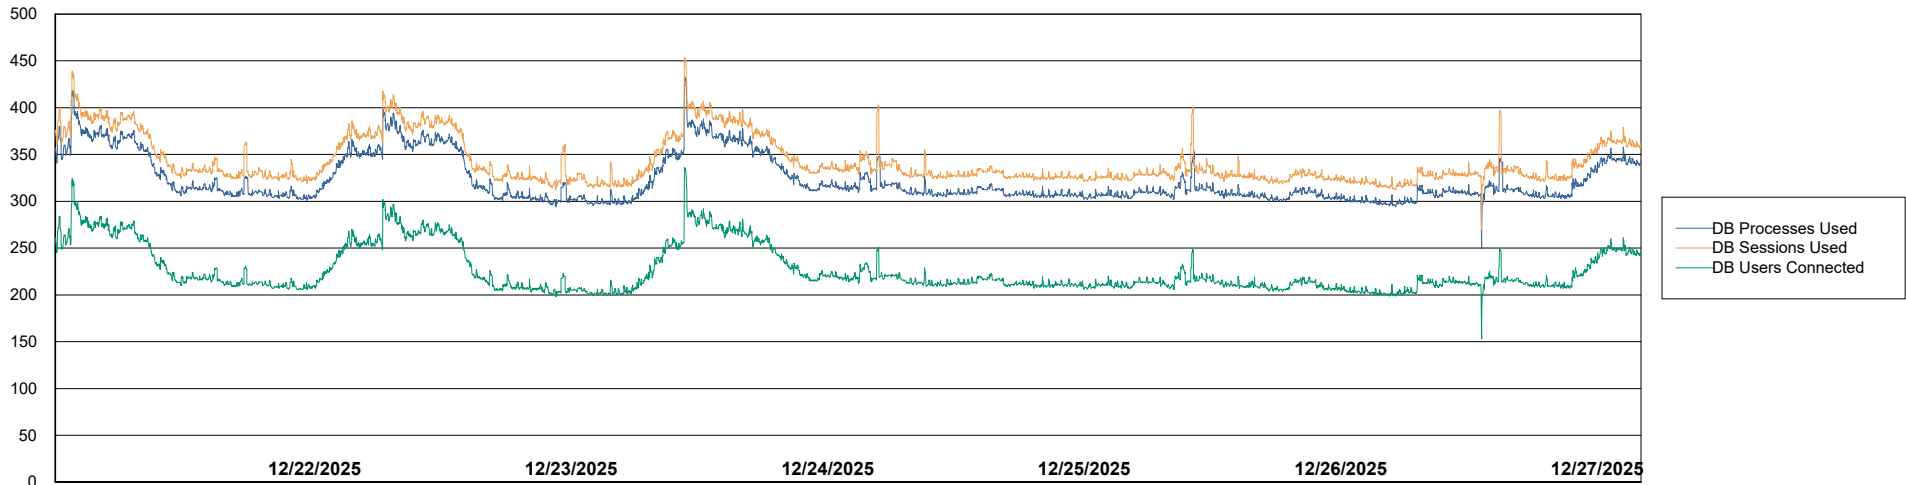

Database Performance LTS_PRD_CLSABSD01_ABS1