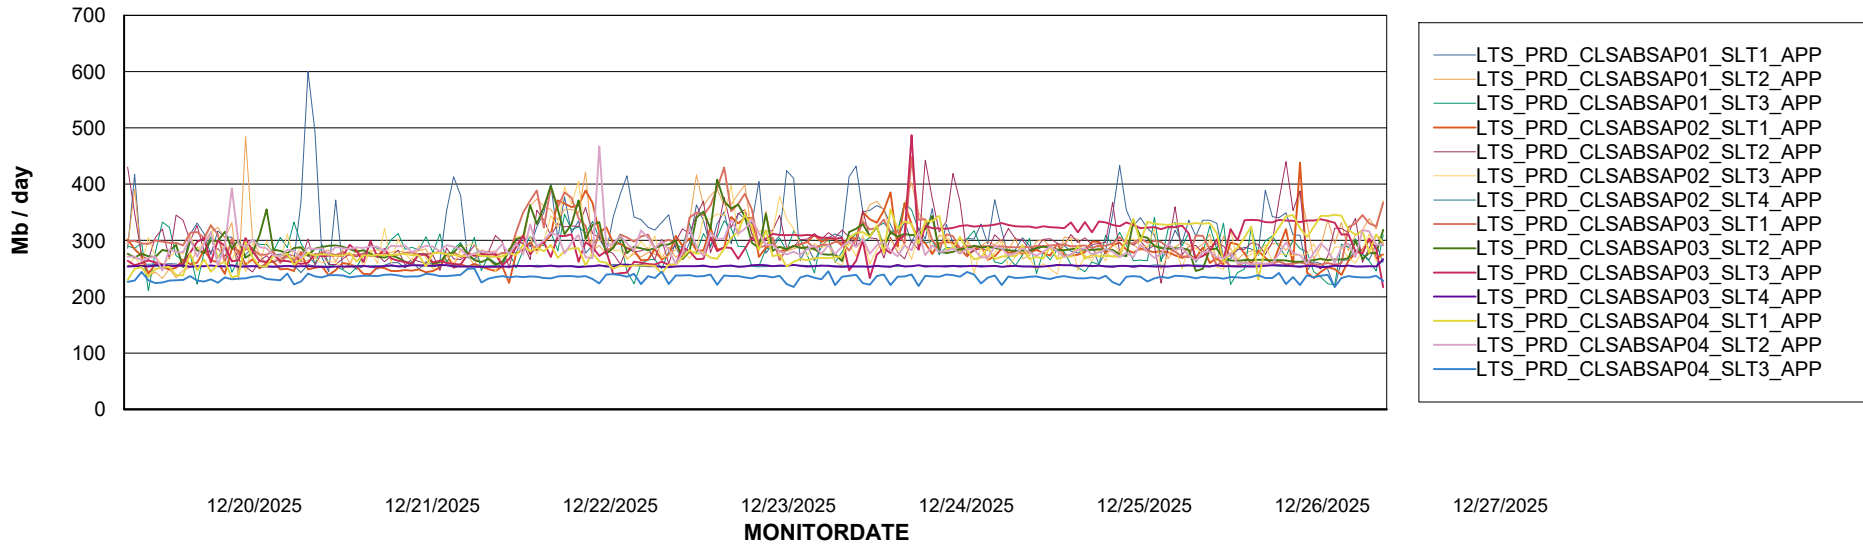

ABSSolute Application Server Services

Avg memory used per ABS Server Service