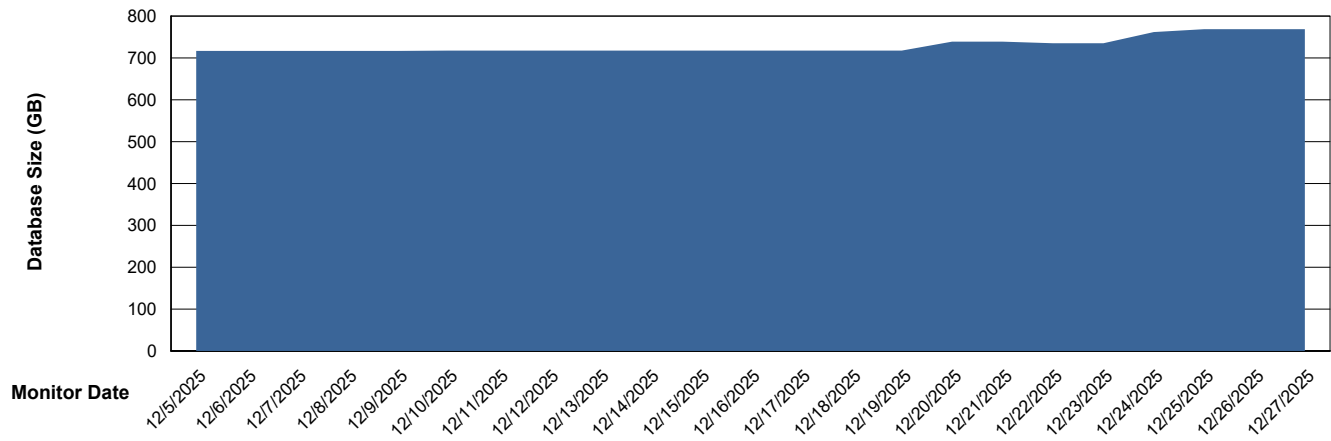

DATABASE SIZE LTS_PRD_CLSABSBI01NEW_ABS1

Database growth over last month