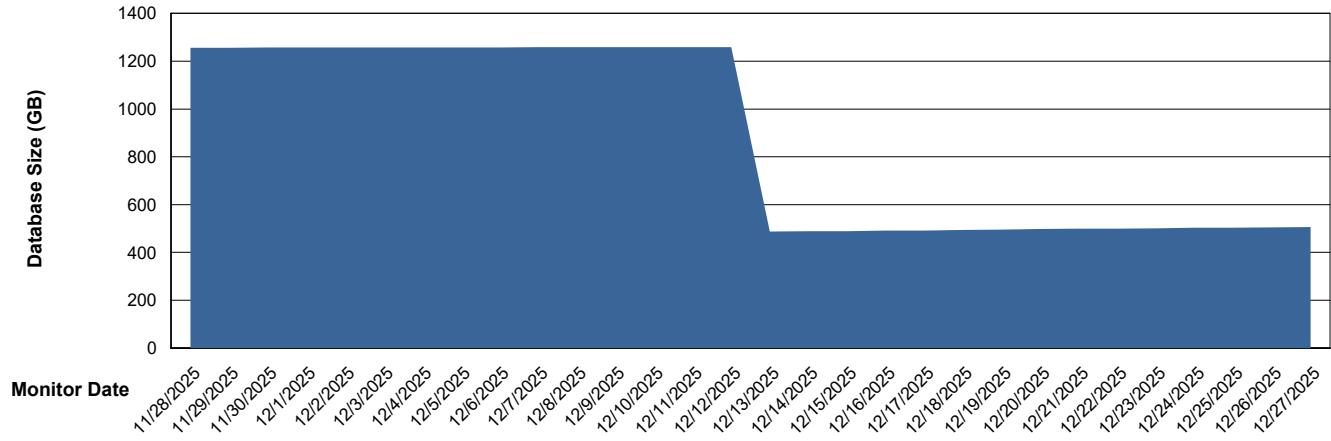

Database growth over last month

Weekly SLA Customer Report

Customer LTS(CleanLease)_Production
Database ID 126

DATABASE SIZE LTS_PRD_CLSABSDB01_ABS1

Database growth over last month

Weekly SLA Customer Report