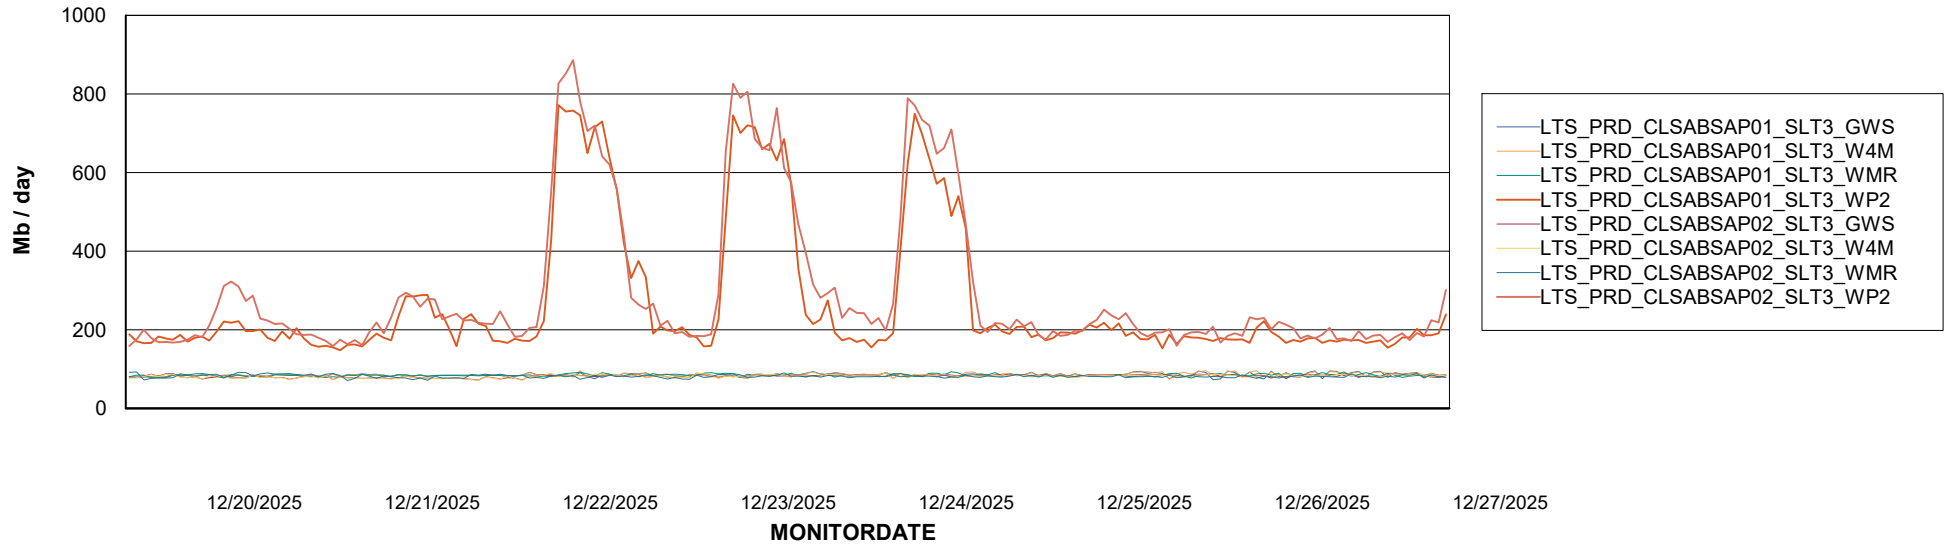

ABSolute Web Component Services

Avg memory used per ABS Web component