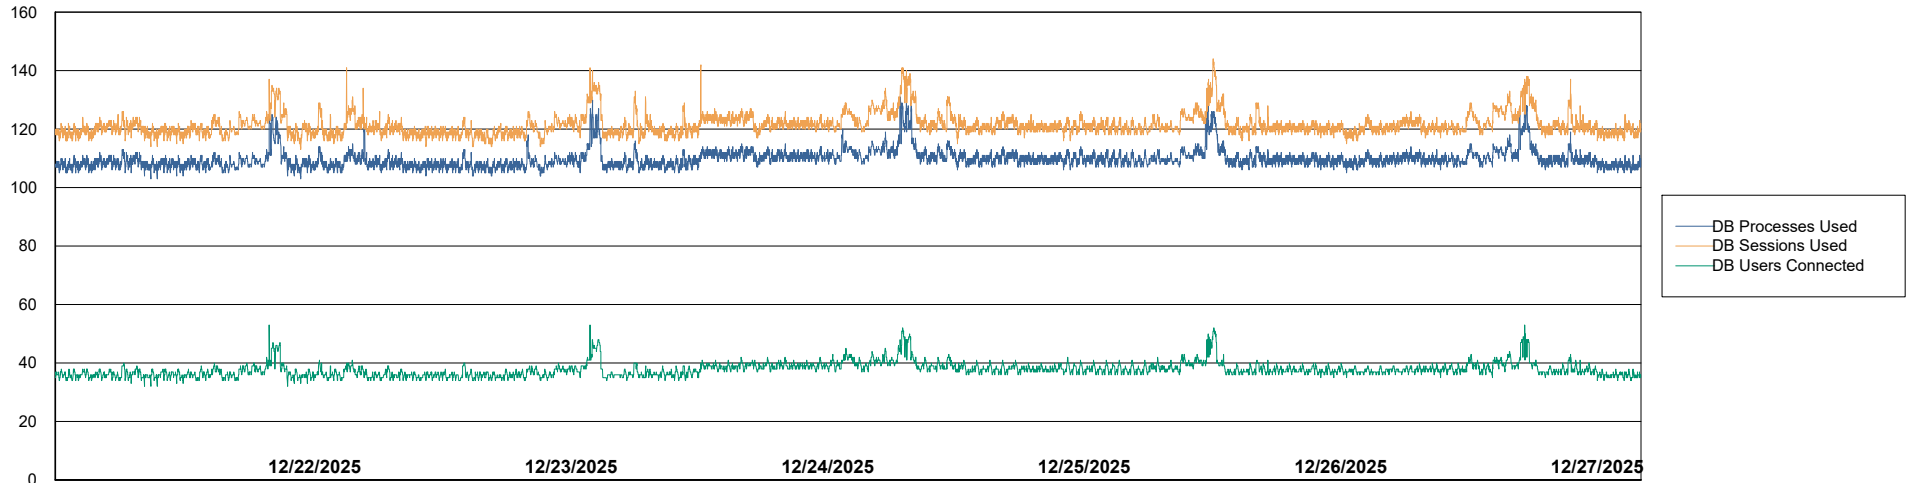

Database Performance LTS_PRD_CLSABSBI01_ABS1