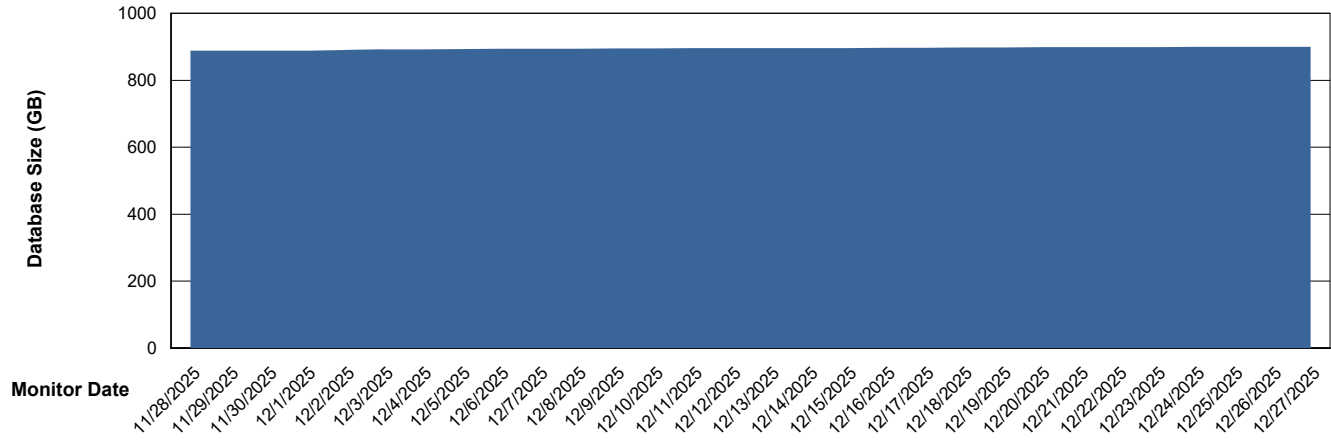

DB Processes Max 1,000
DB Sessions Max 0

Weekly SLA Customer Report

Customer LTS(CleanLease)_Production
Database ID 126

DATABASE SIZE LTS_PRD_CLSABSBI01_ABS1

Database growth over last month

DATABASE SIZE LTS_PRD_CLSABSBI01NEW_ABS1