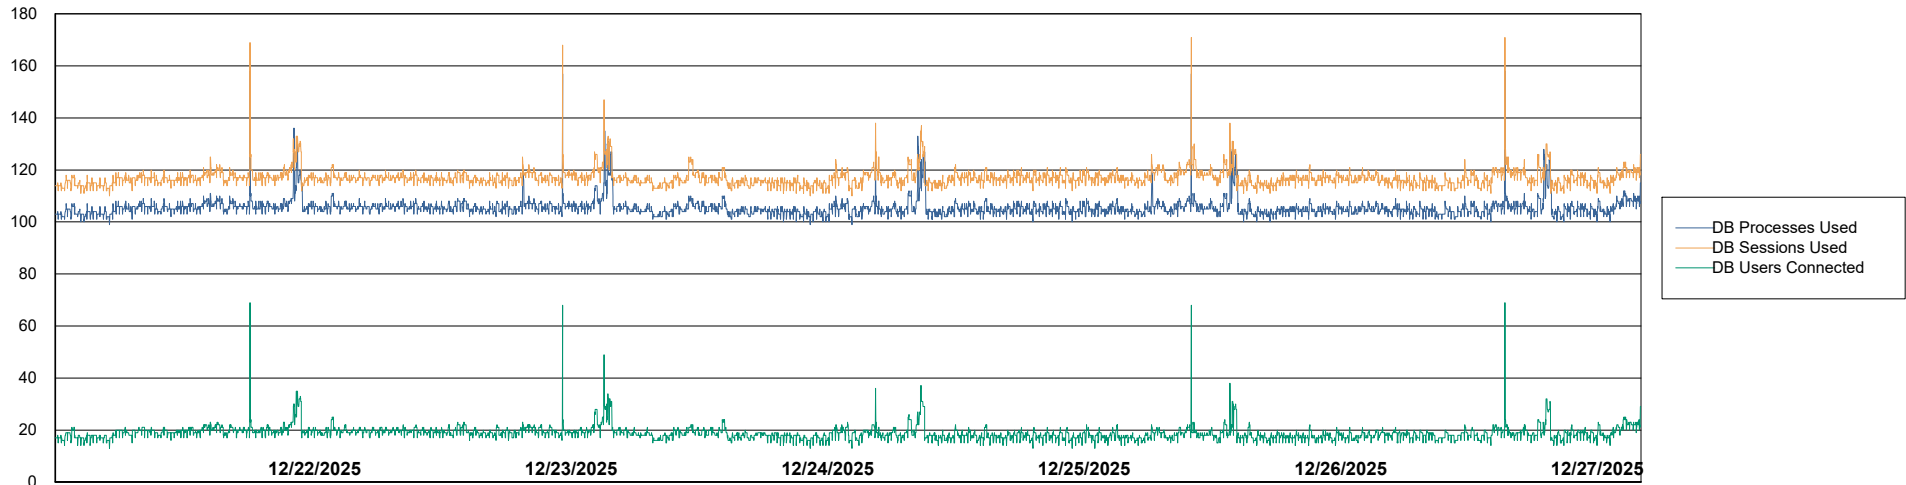

Weekly SLA Customer Report

Customer LTS(CleanLease)_Production
Database ID 126

Database Performance LTS_PRD_CLSABSBI01_ABS1

Weekly SLA Customer Report

Customer LTS(CleanLease)_Production
Database ID 126

Database Performance LTS_PRD_CLSABSBI01NEW_ABS1