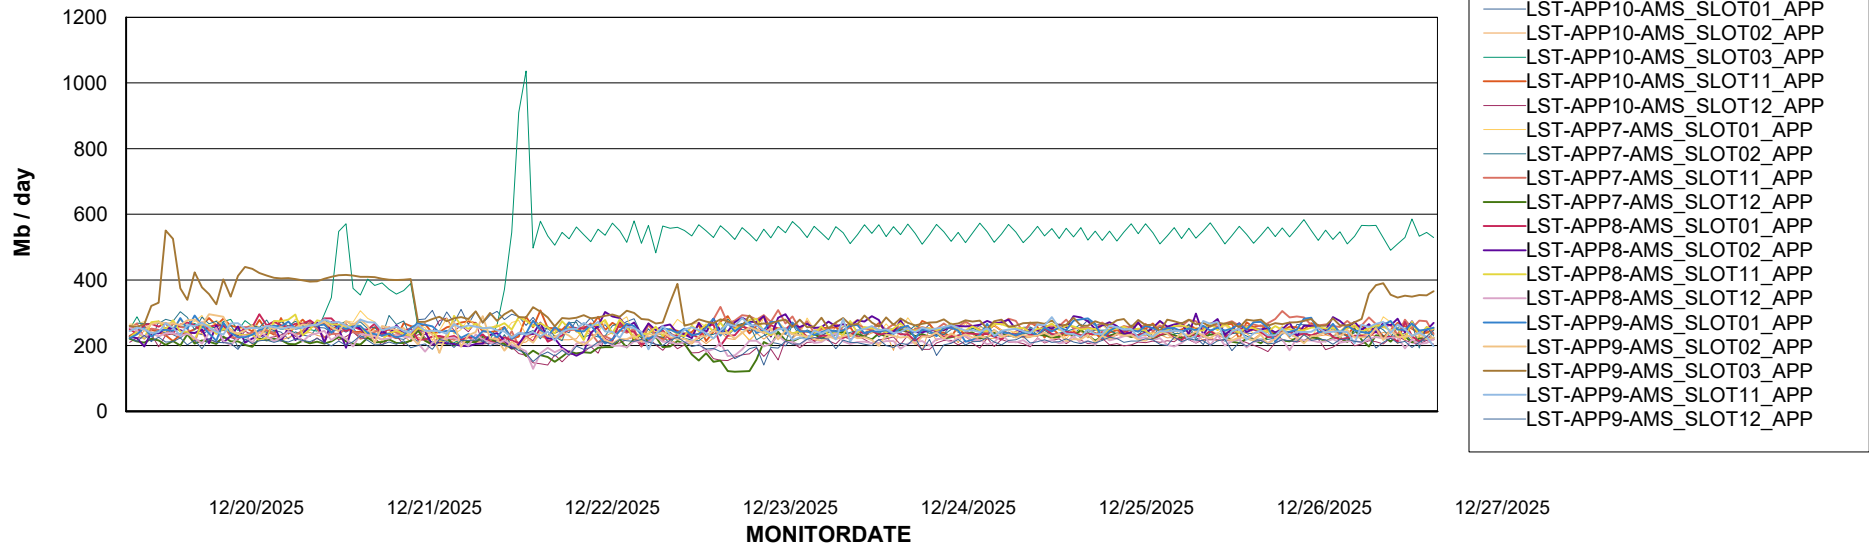

ABSSolute Application Server Services

Avg memory used per ABS Server Service