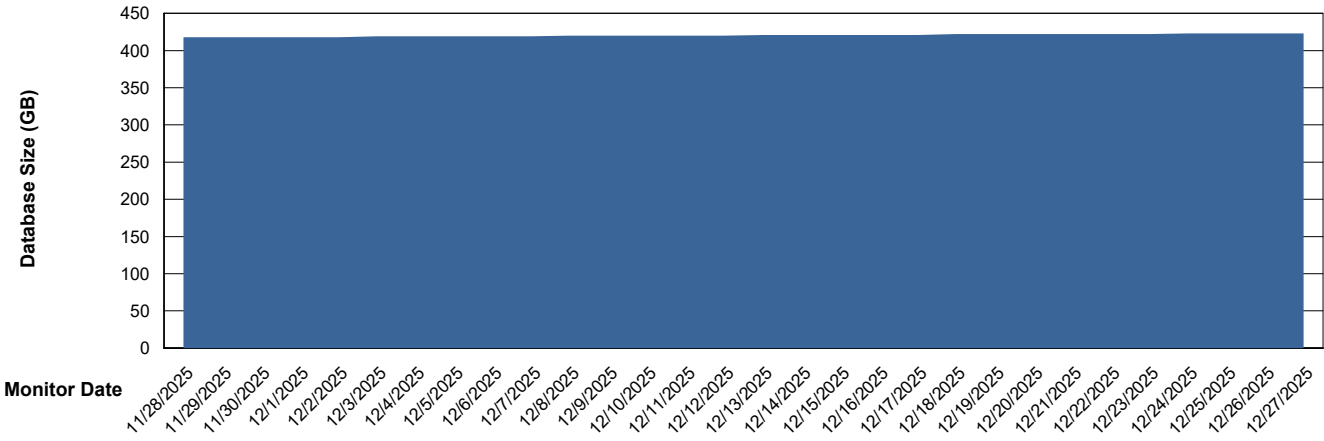

Database growth over last month

Database Tablespace LST-DBS3-AMS_DB_ABSME

Date	Tablespace Name	Filesize (Gb)	Usedsize (Gb)	Percentage free
12/27/2025	ABSDATA	466	389	17
	INDX	60	28	54
12/26/2025	ABSDATA	466	389	17
	INDX	60	28	54
12/25/2025	ABSDATA	466	389	17
	INDX	60	28	54
12/24/2025	ABSDATA	466	389	17
	INDX	60	28	54
12/23/2025	ABSDATA	466	389	17
	INDX	60	28	54
12/22/2025	ABSDATA	466	388	17
	INDX	60	28	54
12/21/2025	ABSDATA	466	388	17
	INDX	60	28	54