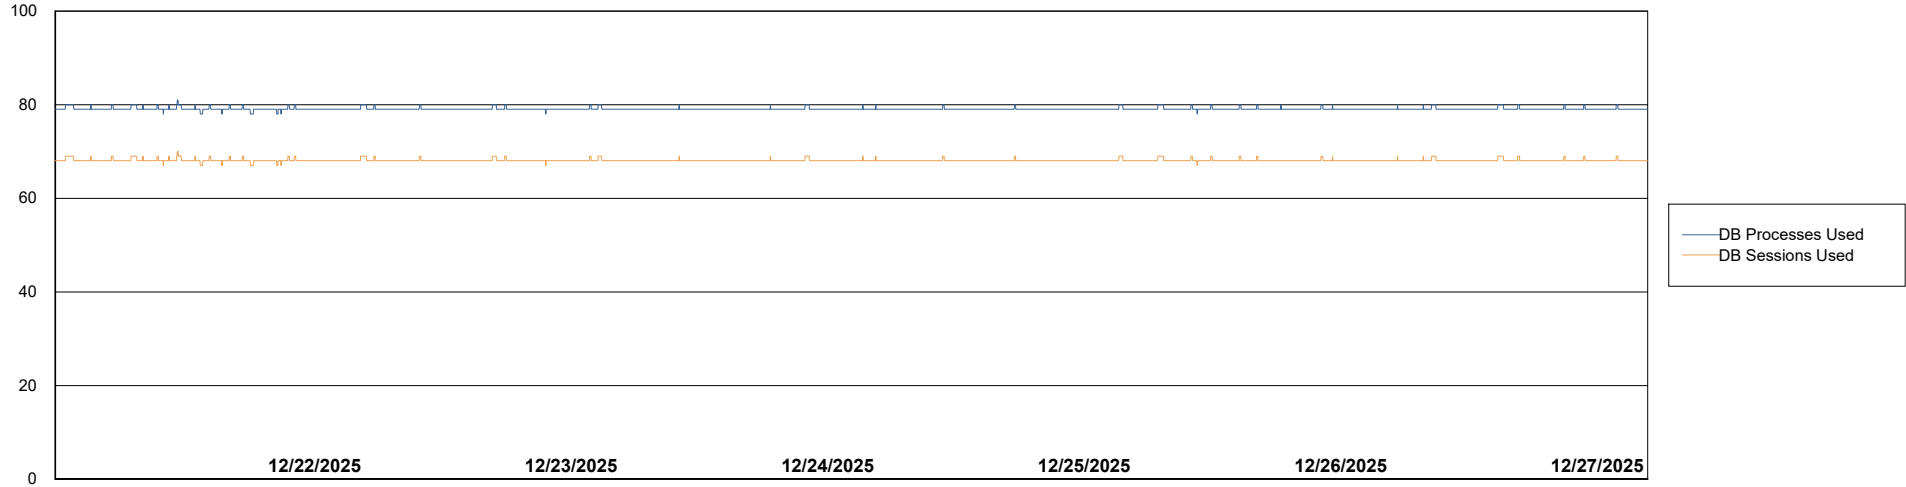

Database Performance LST-DBS4-AMS_DB_HSBABSME

DB Processes Max 0
DB Processes Max 1,000