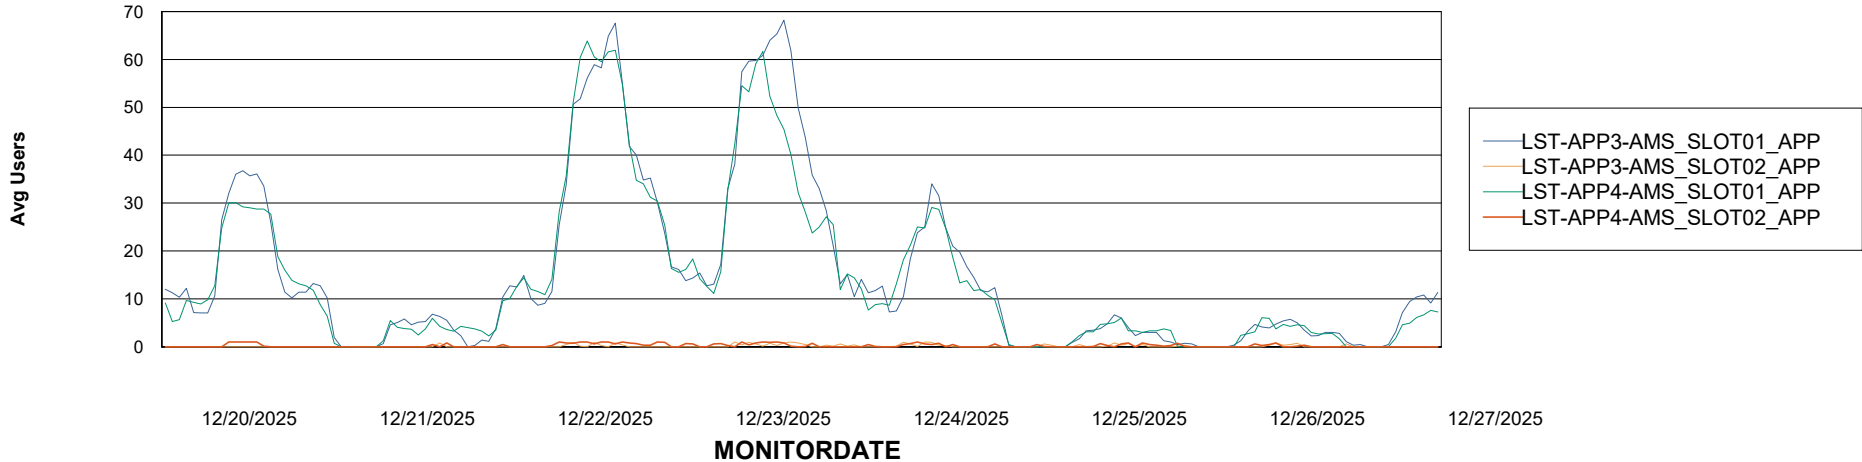

Avg users per day per ABS server