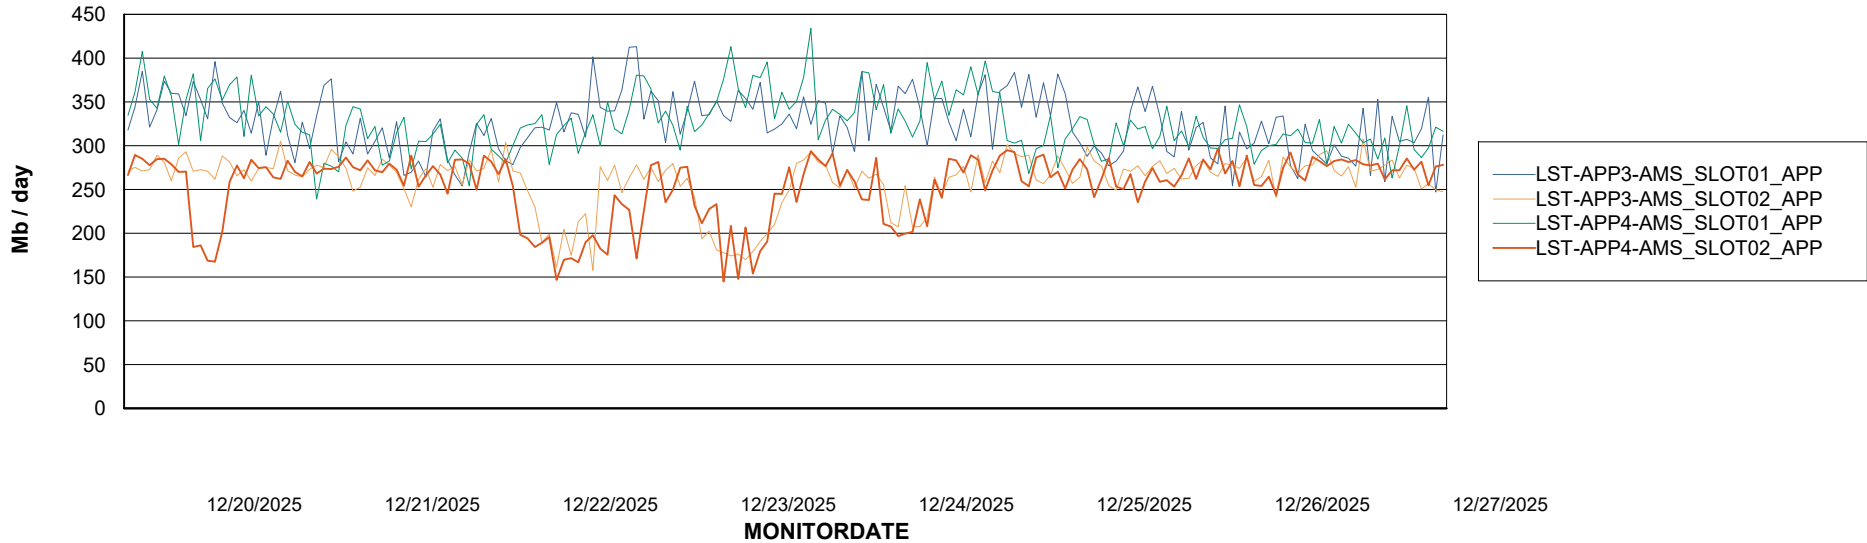

ABSSolute Application Server Services

Avg memory used per ABS Server Service