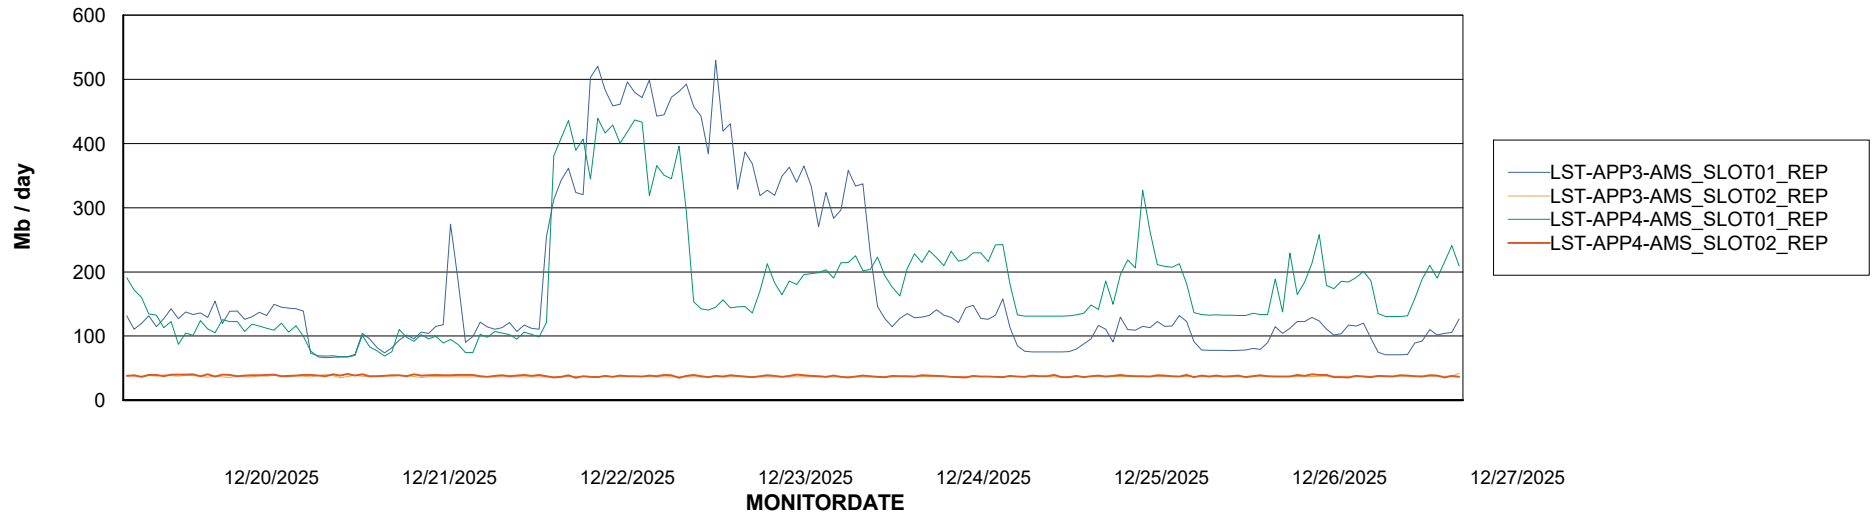

ABSSolute Application ReportServer Services

Avg memory used per ReportServer Service