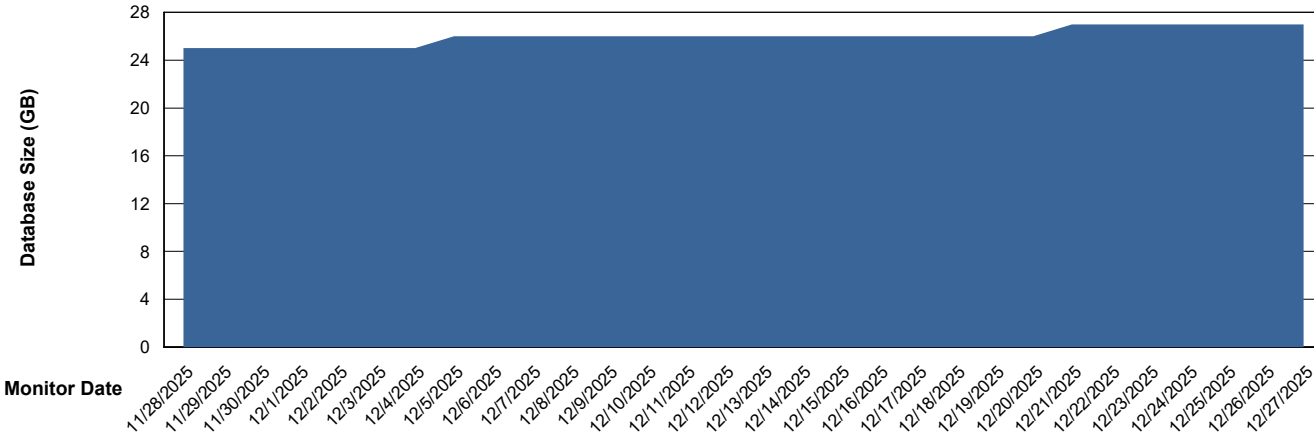

DATABASE SIZE LST-DBS1-AMS_DB_ABSCH

Database growth over last month