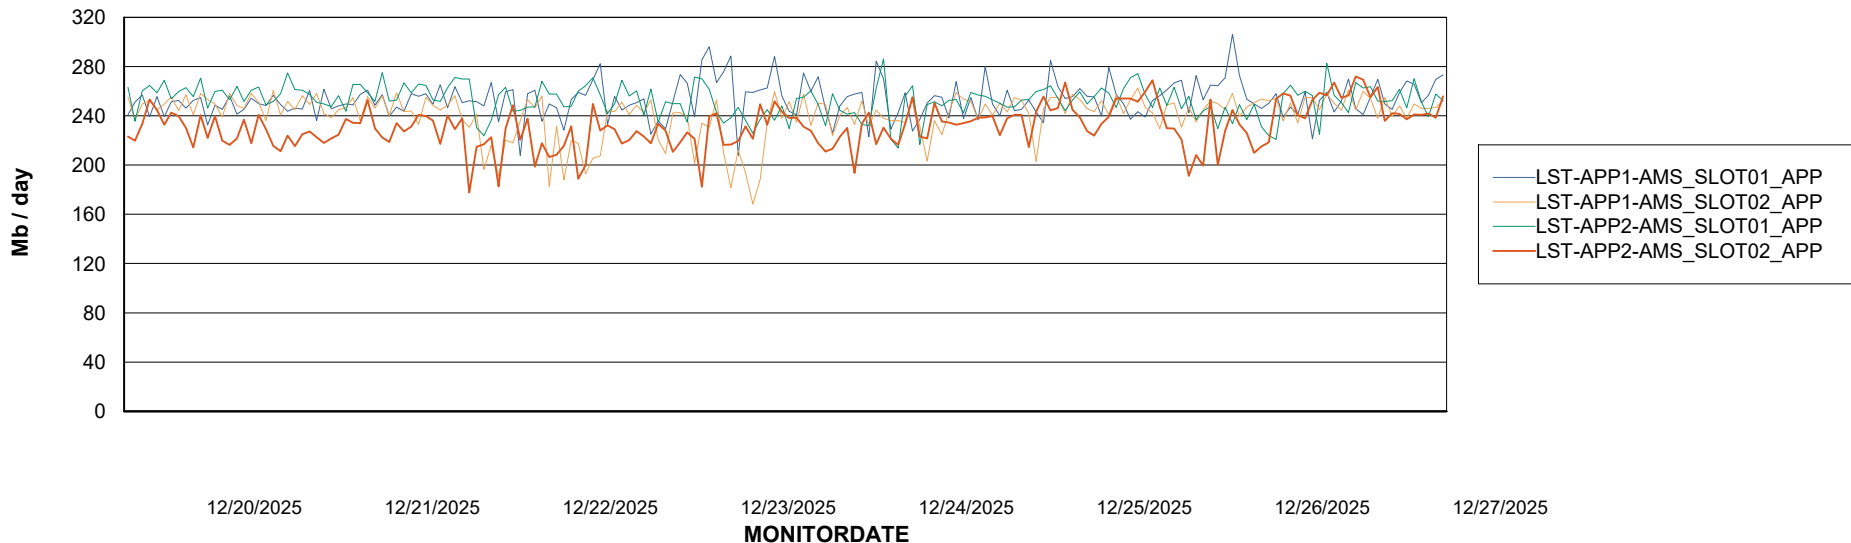

ABSSolute Application Server Services

Avg memory used per ABS Server Service