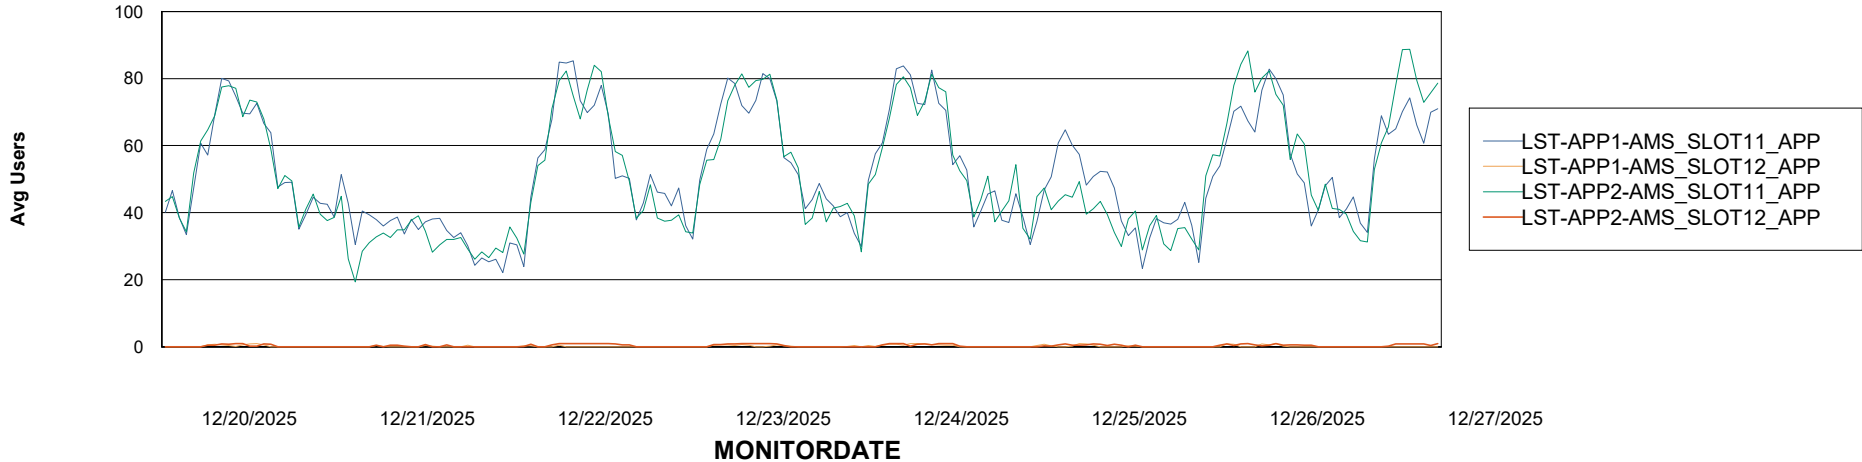

Weekly SLA Customer Report

Customer LST OCI AMS Production ABSCH2
Database ID 216

ABSSolute Application Server Services

Avg memory used per ABS Server Service

Avg users per day per ABS server

Weekly SLA Customer Report