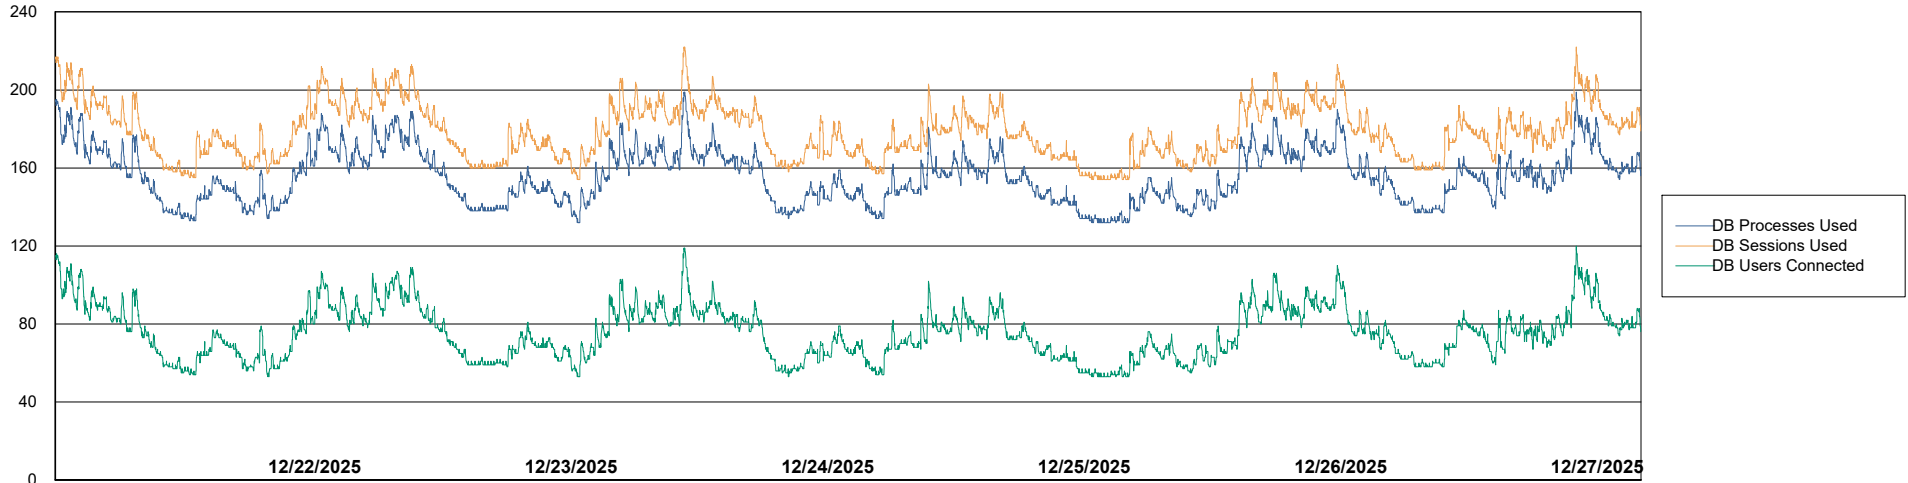

Database Performance LST-DBS2-AMS_DB_ABSCH2