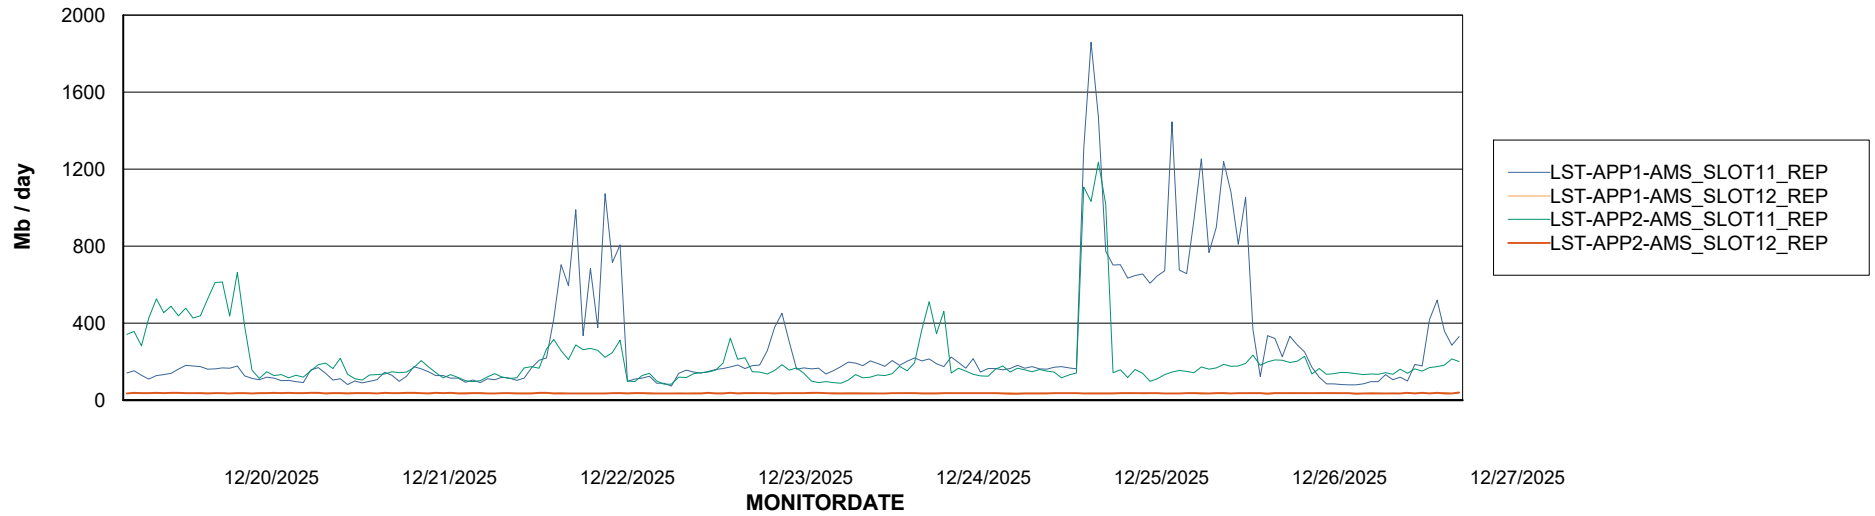

ABSSolute Application ReportServer Services

Avg memory used per ReportServer Service