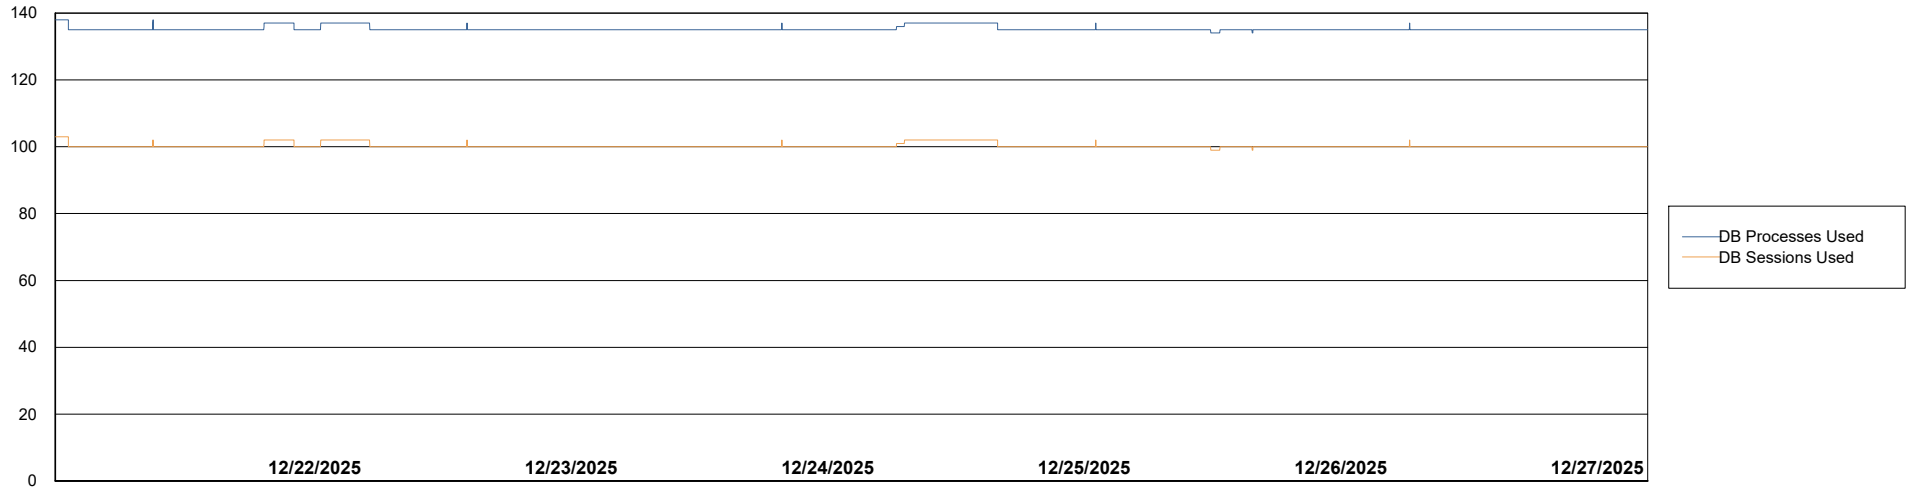

Database Performance LSS_CHINA_PRD_liazcnVMPABSDB2_HSBABS1

DB Processes Max 1,000
DB Processes Max 4
DB Processes Max 0