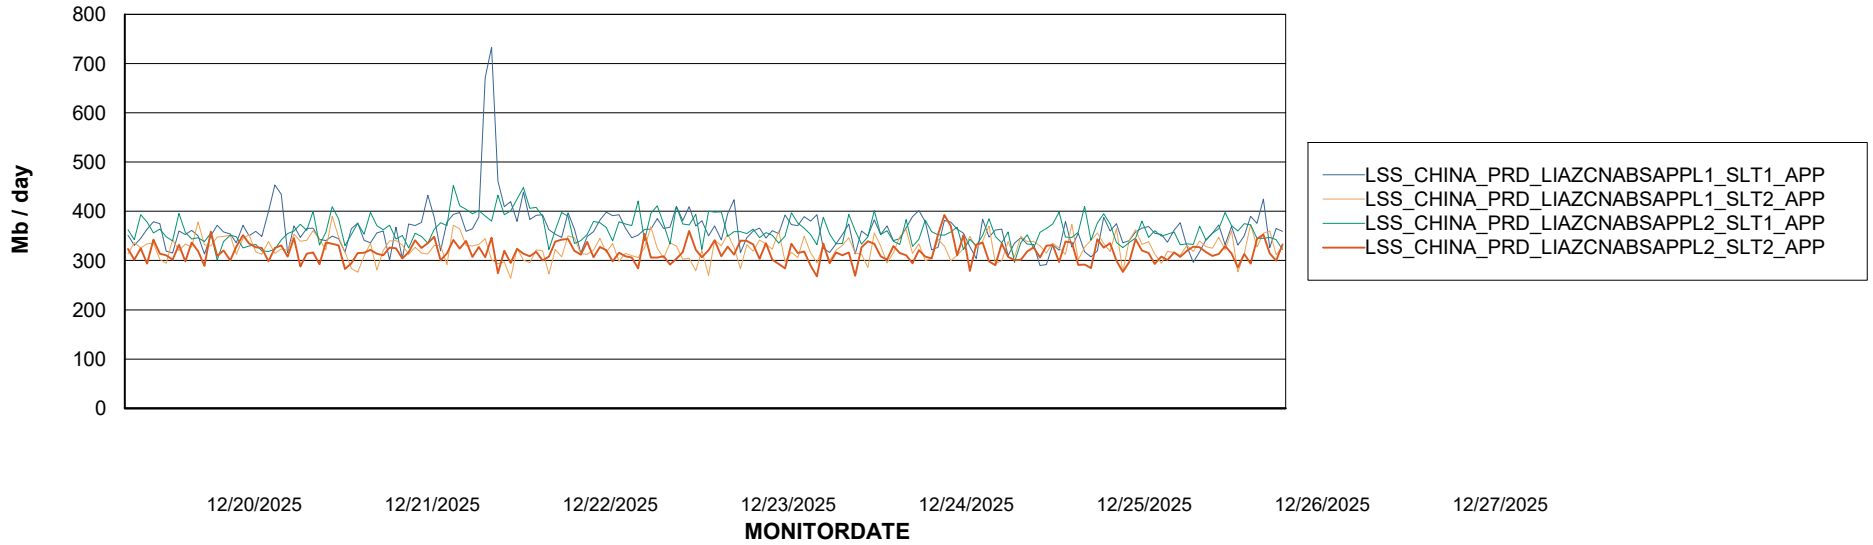

ABSSolute Application Server Services

Avg memory used per ABS Server Service