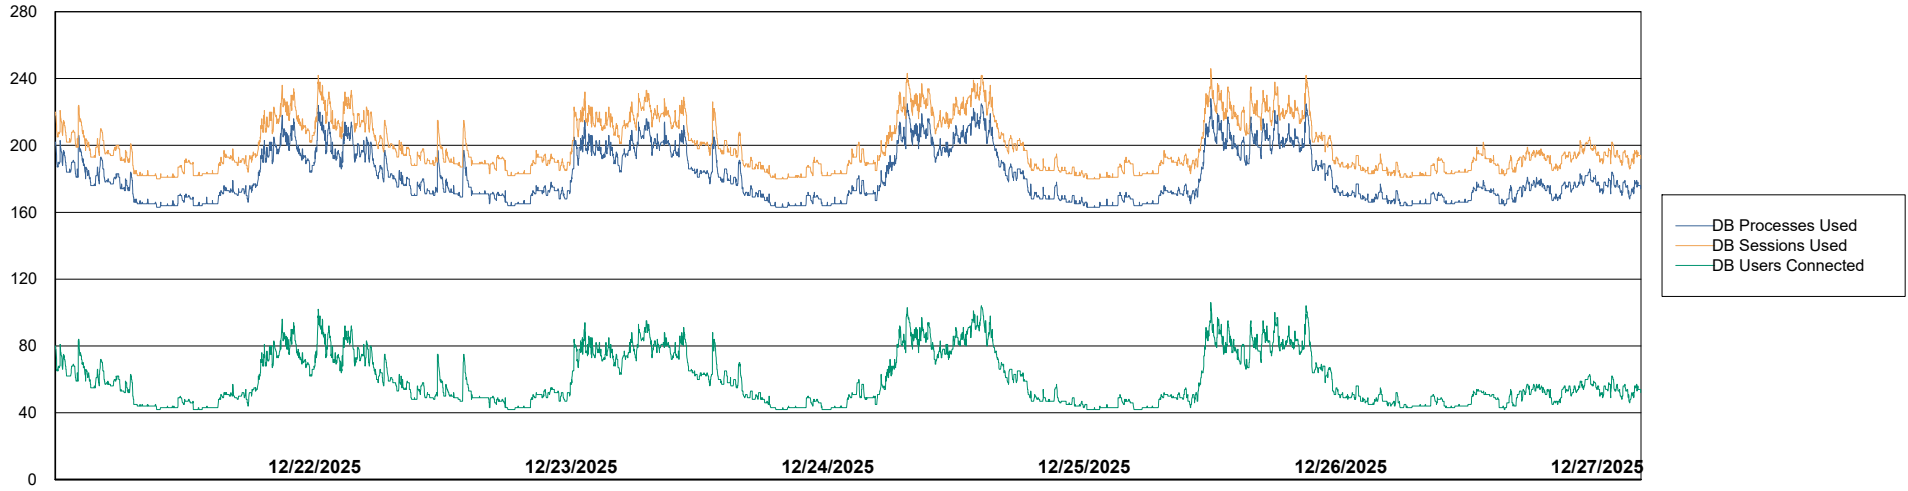

Harddisk Usage LSS_CHINA_PRD_liazcnVMPABSDB2

	Free disk space on C: (%)	Total disk space on C: (Gb)	Used disk space on C: (Gb)	Free disk space on D: (%)	Total disk space on D: (Gb)	Used disk space on D: (Gb)	Free disk space on E: (%)	Total disk space on E: (Gb)	Used disk space on E: (Gb)	Free disk space on F: (%)
12/27/2025	80	149	30	78	100	22	59	1,500	613	94
12/26/2025	80	149	30	78	100	22	59	1,500	613	94
12/25/2025	80	149	30	78	100	22	59	1,500	613	94
12/24/2025	80	149	30	78	100	22	59	1,500	613	94
12/23/2025	80	149	30	78	100	22	59	1,500	613	94
12/22/2025	80	149	30	78	100	22	59	1,500	613	94
12/21/2025	80	149	30	78	100	22	59	1,500	613	94

Weekly SLA Customer Report

Customer LSS_CHINA_Production
Database ID 202

Database Performance LSS_CHINA_PRD_liazcnVMPABSDB1_ABS1

Weekly SLA Customer Report

Customer LSS_CHINA_Production
Database ID 202

Database Performance LSS_CHINA_PRD_liazcnVMPABSDB2_HSBABS1