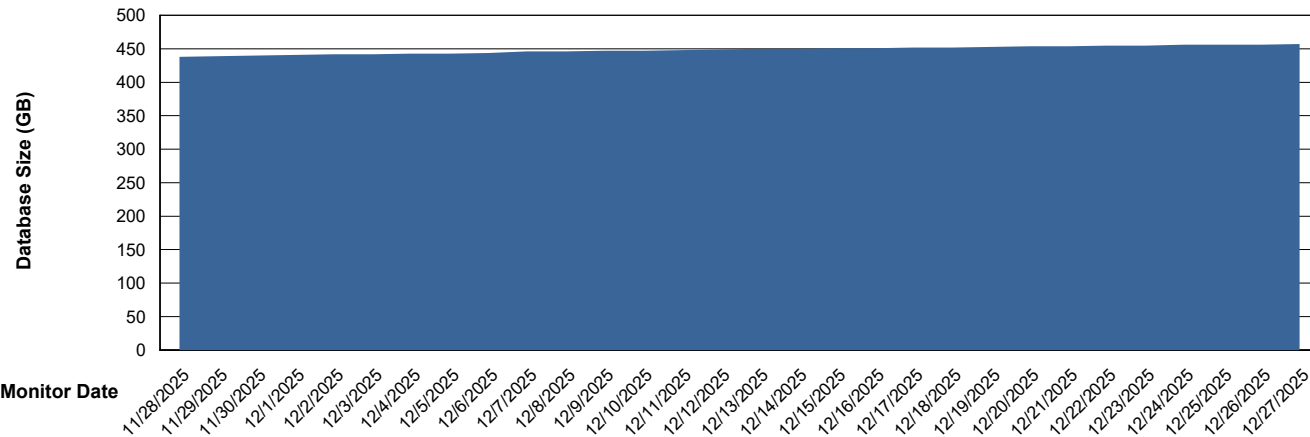

DB Processes Max 1,000
DB Processes Max 4
DB Processes Max 0

Weekly SLA Customer Report

Customer LSS_CHINA_Production
 Database ID 202

DATABASE SIZE LSS_CHINA_PRD_liazcnVMPABSDB1_ABS1

Database growth over last month