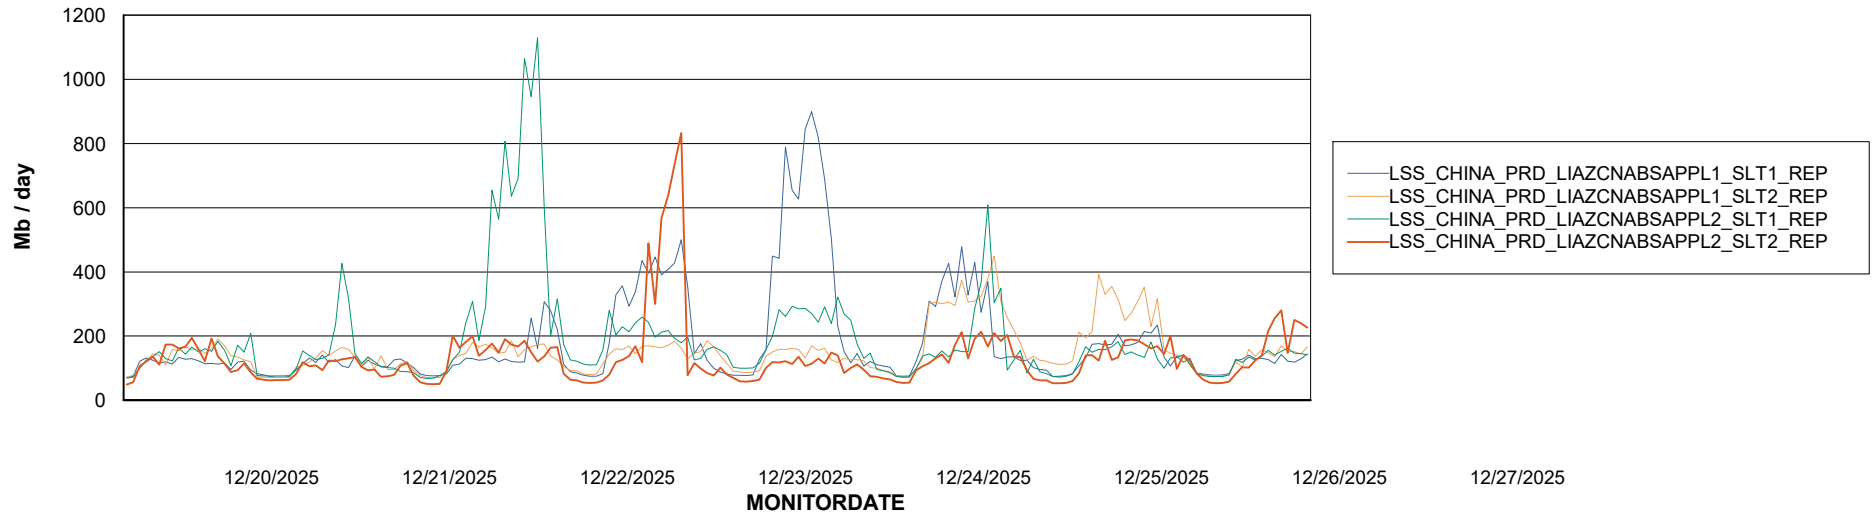

ABSSolute Application ReportServer Services

Avg memory used per ReportServer Service