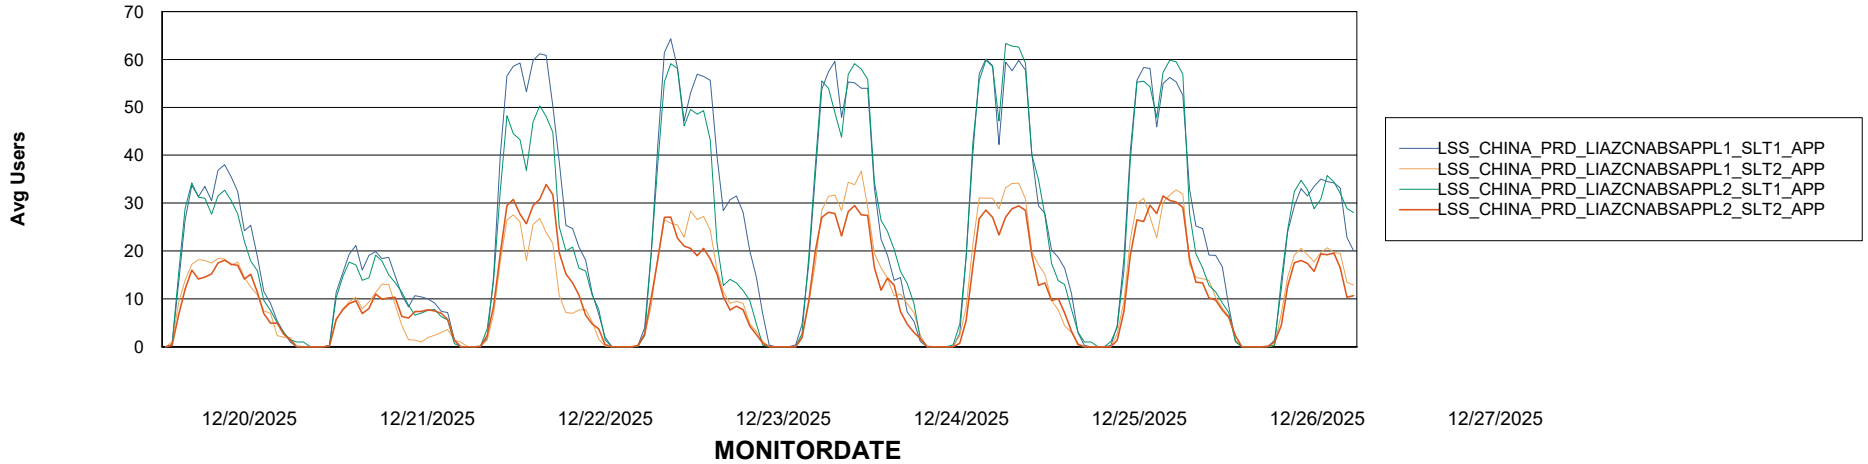

Weekly SLA Customer Report

Customer LSS_CHINA_Production
Database ID 202

ABSSolute Application Server Services

Avg memory used per ABS Server Service

Avg users per day per ABS server

Weekly SLA Customer Report