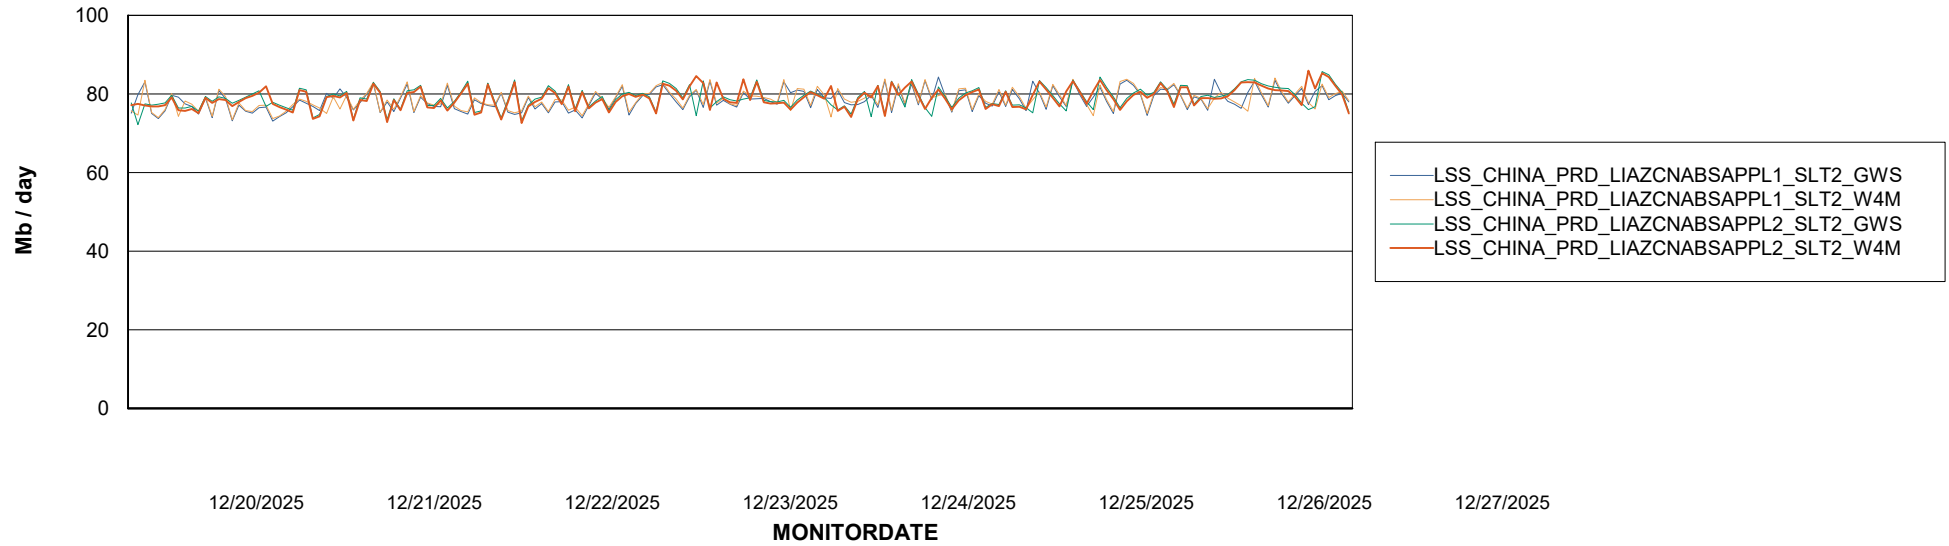

ABSSolute Web Component Services

Avg memory used per ABS Web component